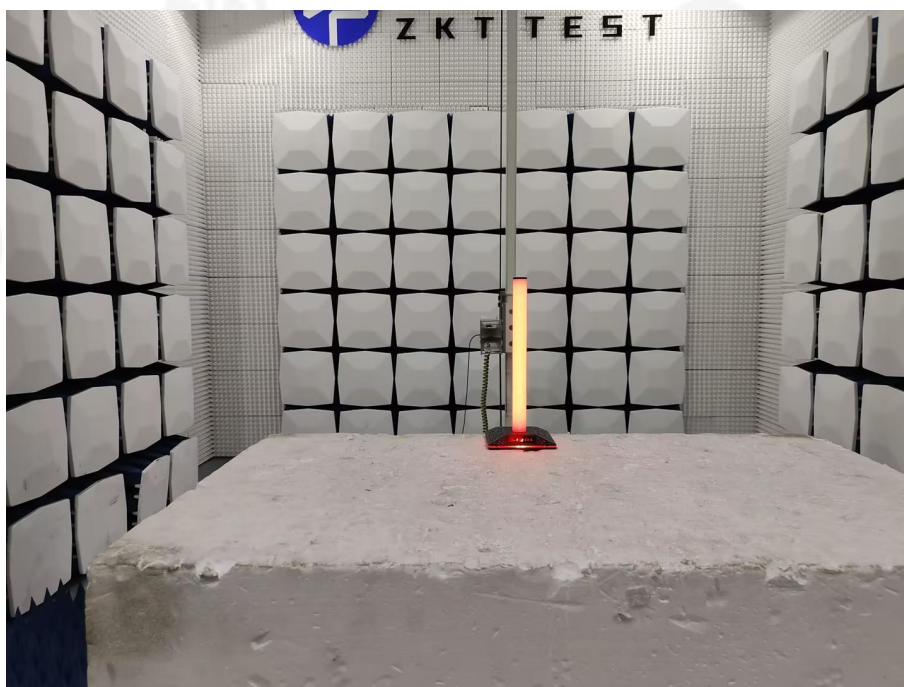

FCC ID:2BDV5-5050RGB03

EUT TEST PHOTOS

***** END OF REPORT *****