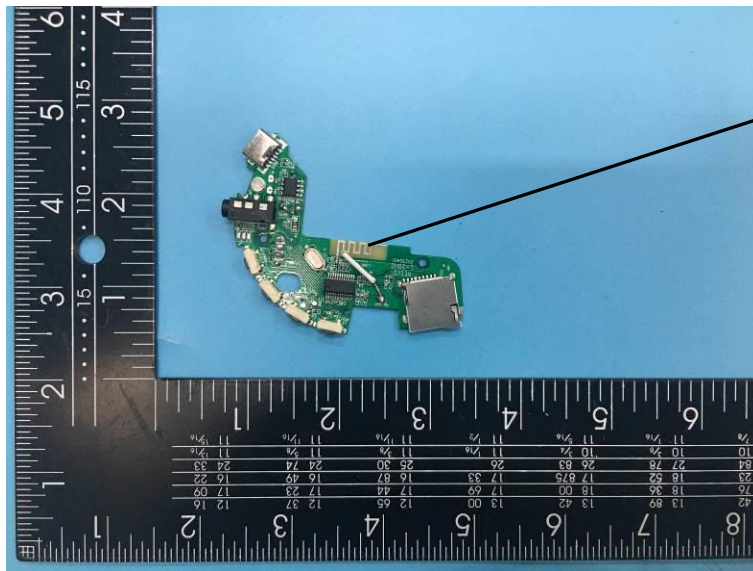

Internal Photos of the EUT

BT PCB Antenna