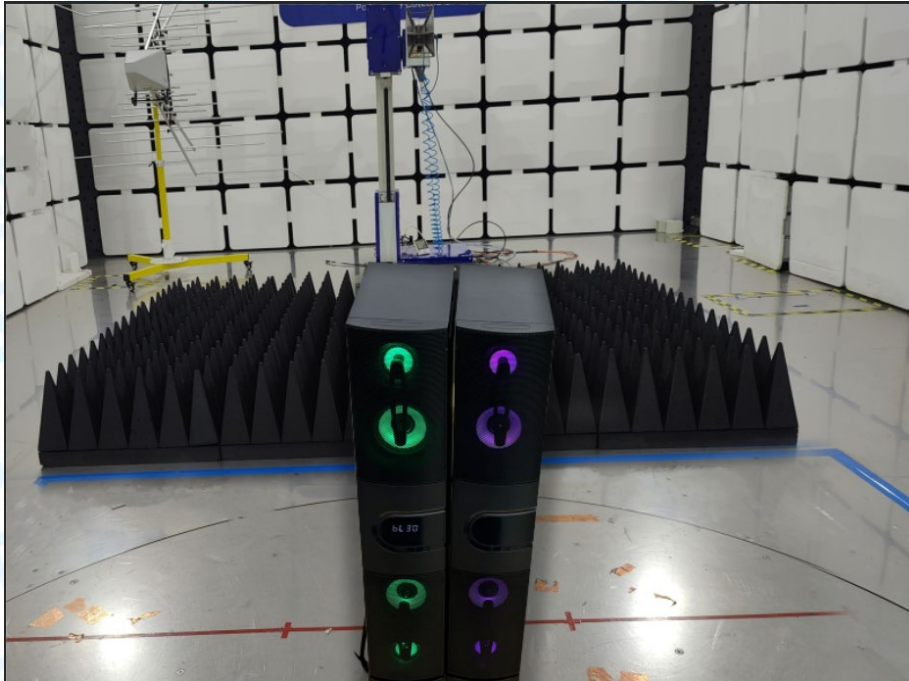

Appendix V EUT Test Photographs

Photo of Setup for Conducted Emission(AC POWER)

Photo of Setup for Radiated Emission (30MHz~1GHz)

Photo of Setup for Radiated Emission (Above 1 GHz)

-----END OF REPORT-----