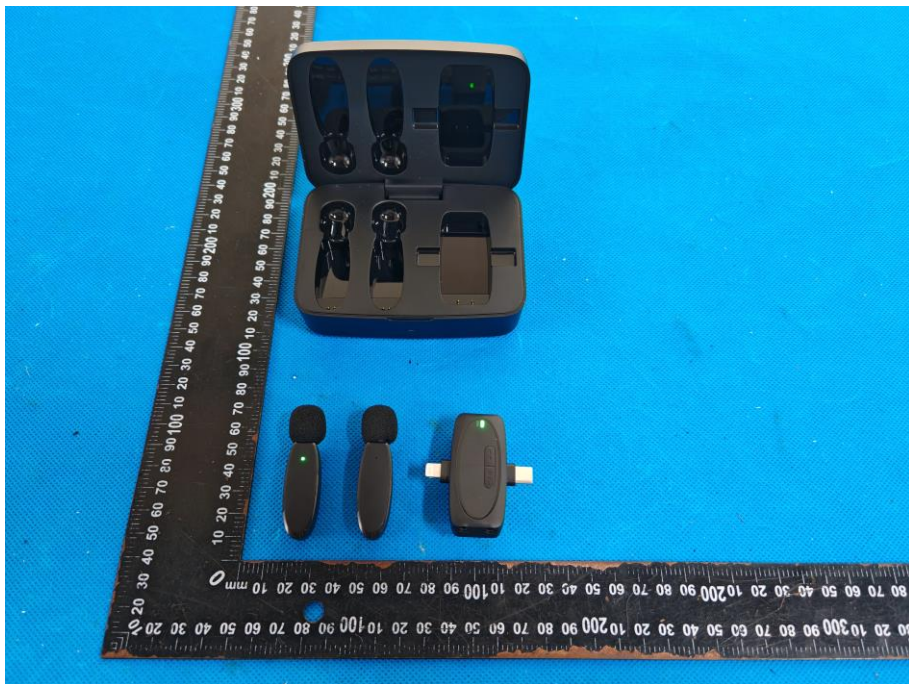

EUT PHOTO(External Photos)

Shenzhen DL Testing Technology Co., Ltd.

Shenzhen DL Testing Technology Co., Ltd.

***** END OF REPORT *****