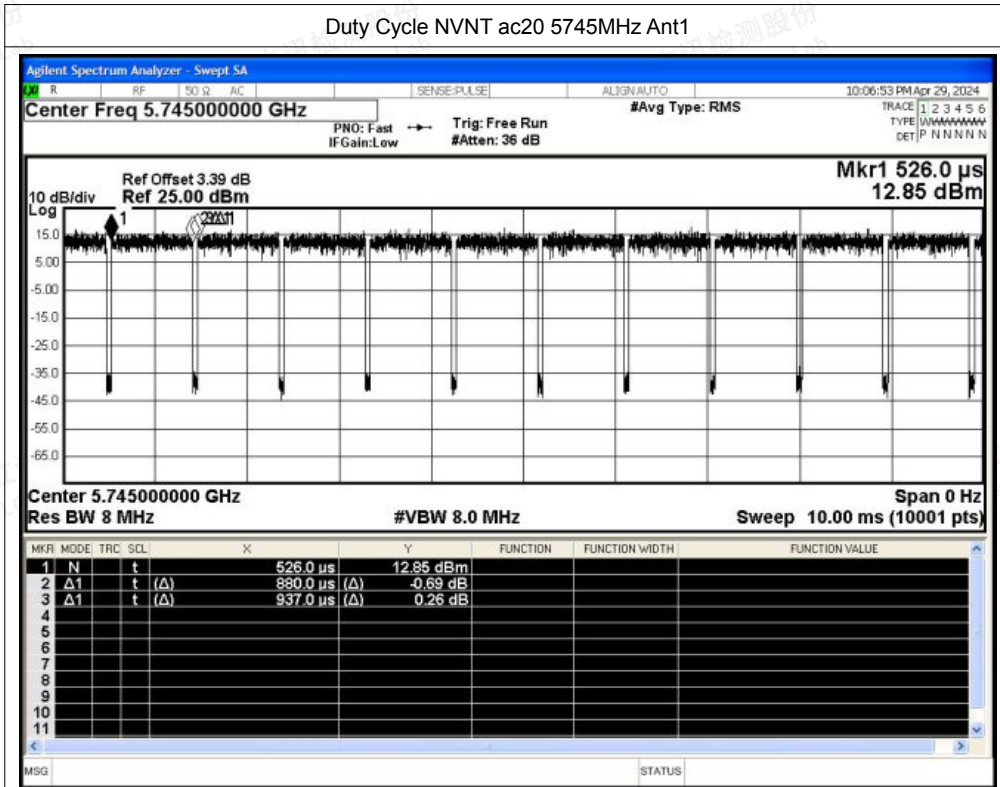

Duty Cycle NVNT ac20 5785MHz Ant1

Duty Cycle NVNT ac20 5825MHz Ant1

Duty Cycle NVNT ac40 5755MHz Ant1

Duty Cycle NVNT ac40 5795MHz Ant1

Duty Cycle NVNT ac80 5775MHz Ant1