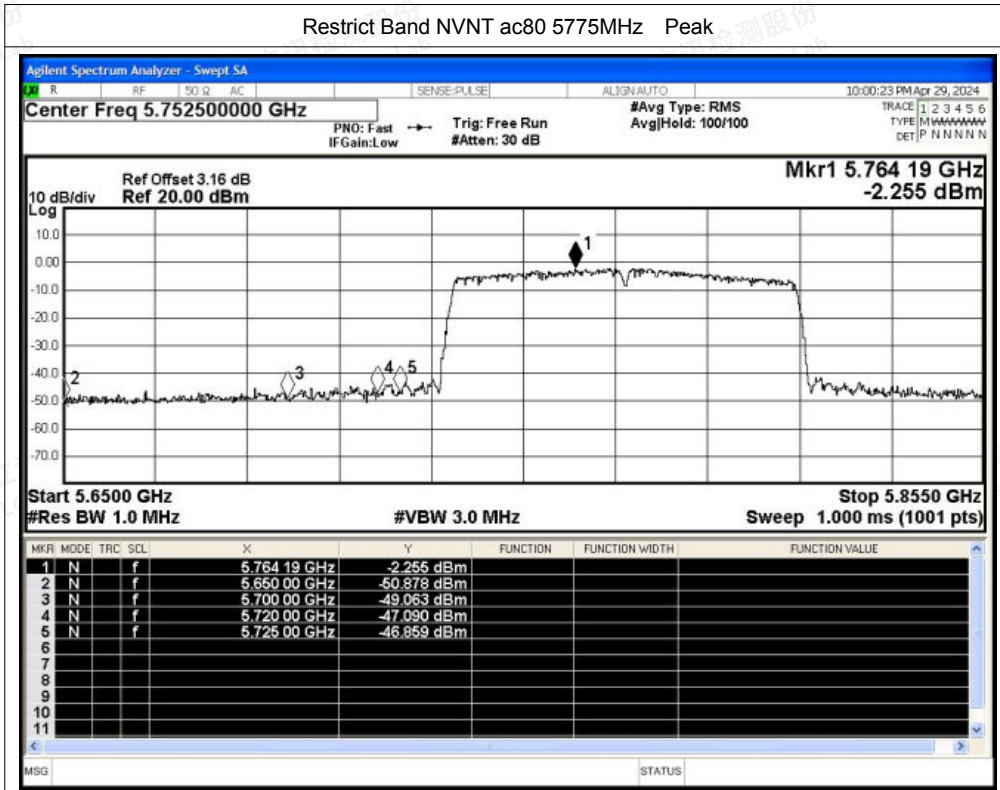

Restrict Band NVNT ac80 5775MHz Peak

Restrict Band NVNT ac80 5775MHz Average

Shenzhen LCS Compliance Testing Laboratory Ltd.

Add: 101, 201 Bldg A & 301 Bldg C, Juji Industrial Park Yabianxueziwei, Shajing Street, Baoan District, Shenzhen, 518000, China