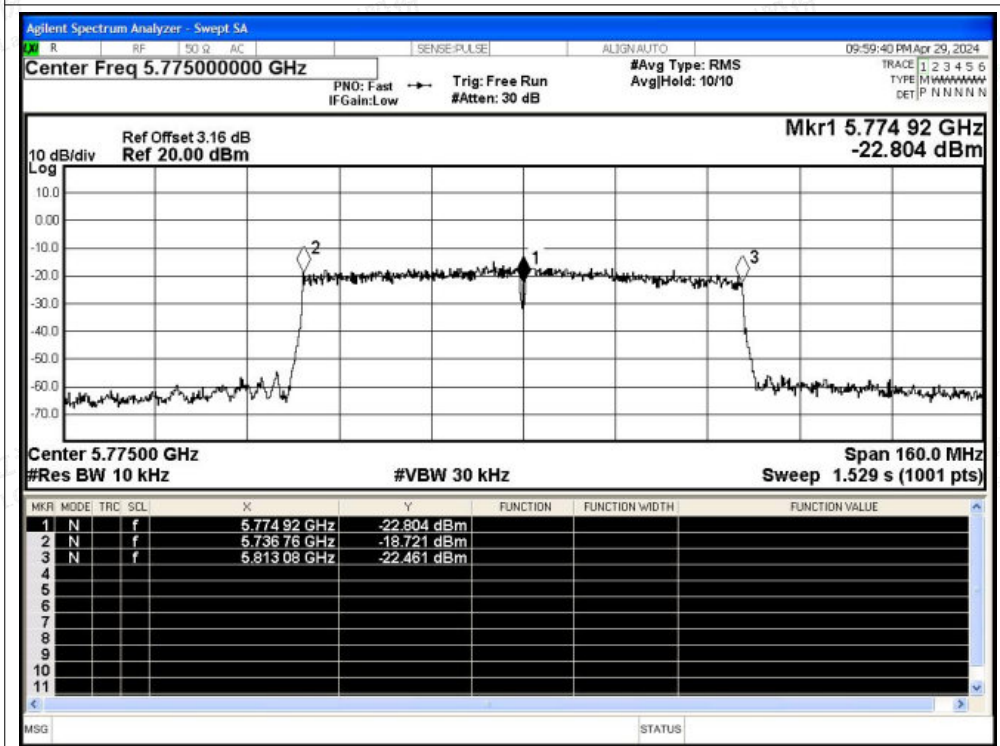

Freq. Stability NVNT ac80 5775MHz Ant1