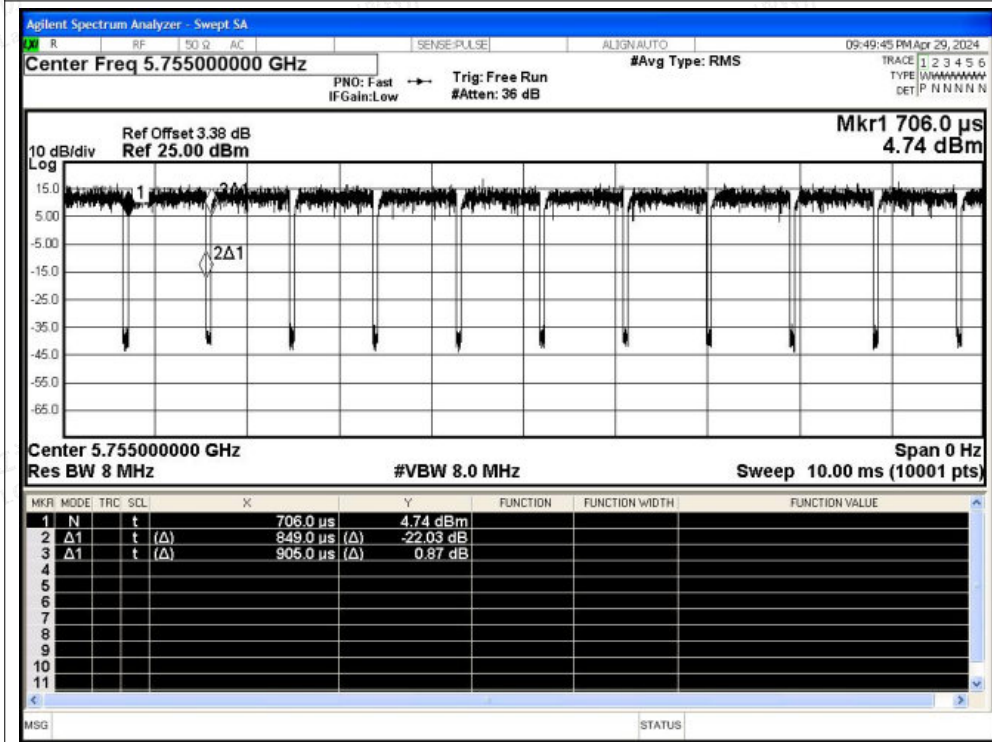

Duty Cycle NVNT ac20 5785MHz Ant1

Duty Cycle NVNT ac20 5825MHz Ant1

Duty Cycle NVNT ac40 5755MHz Ant1

Duty Cycle NVNT ac40 5795MHz Ant1

Duty Cycle NVNT ac80 5775MHz Ant1