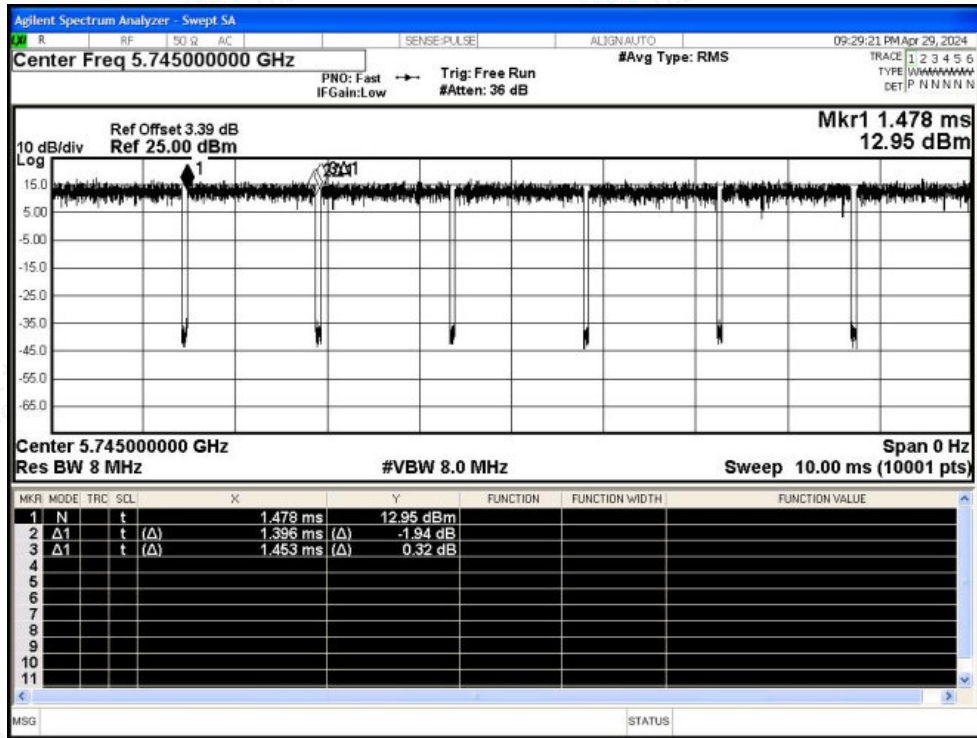

Scan code to check authenticity

Test Graphs

Duty Cycle NVNT a 5745MHz Ant1

Duty Cycle NVNT a 5785MHz Ant1

Shenzhen LCS Compliance Testing Laboratory Ltd.

Add: 101, 201 Bldg A & 301 Bldg C, Juji Industrial Park Yabianxueziwei, Shajing Street, Baoan District, Shenzhen, 518000, China