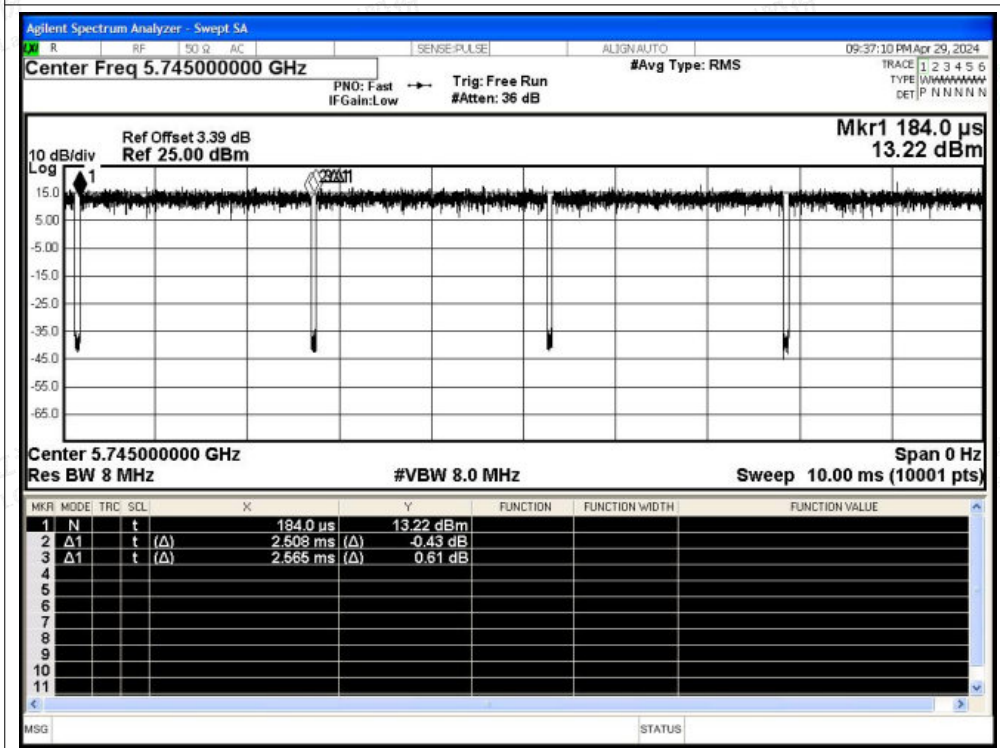

Tel: +(86) 0755-82591330 | E-mail: webmaster@lcs-cert.com | Web: www.lcs-cert.com

Scan code to check authenticity

Duty Cycle NVNT a 5825MHz Ant1

Duty Cycle NVNT n20 5745MHz Ant1

Shenzhen LCS Compliance Testing Laboratory Ltd.