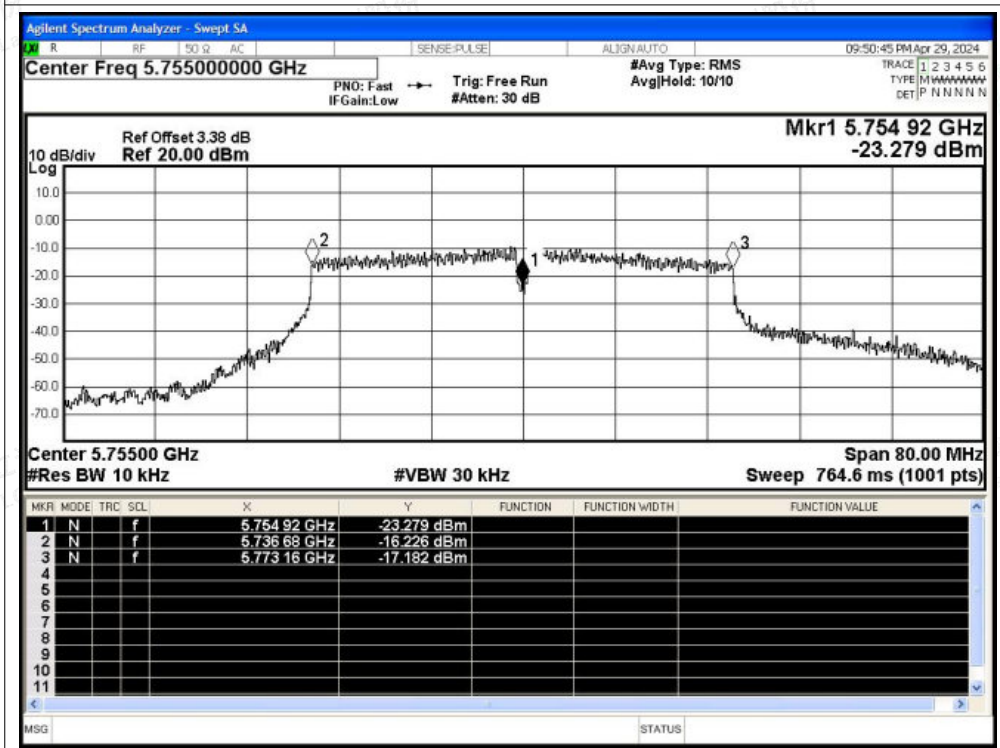

Freq. Stability NVNT ac40 5755MHz Ant1