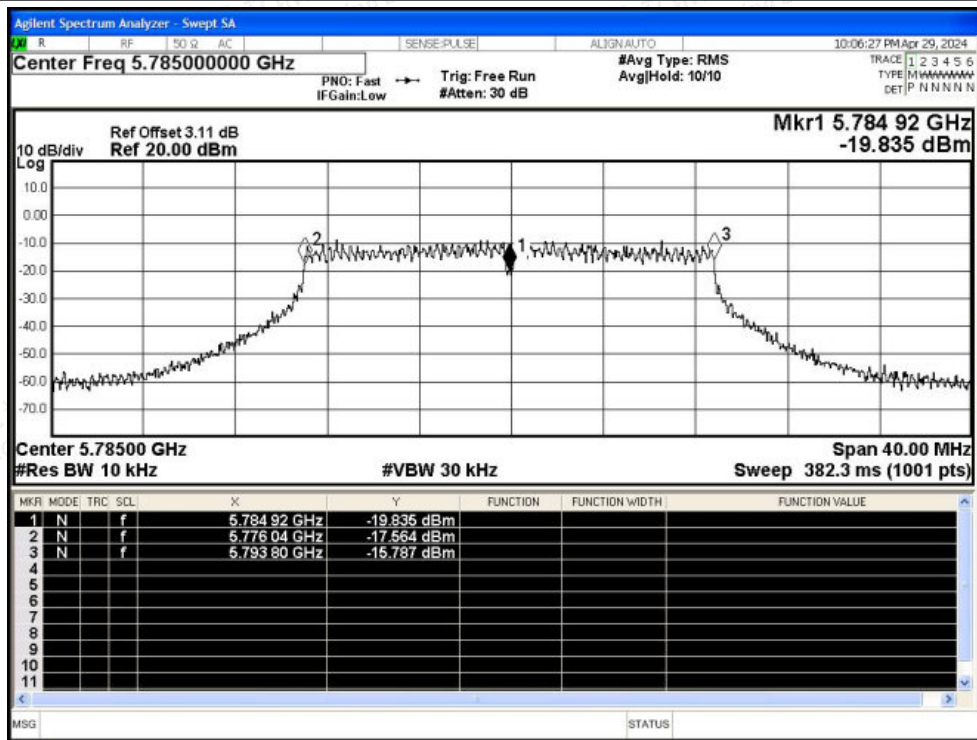

Freq. Stability NVNT ac20 5785MHz Ant1

Shenzhen LCS Compliance Testing Laboratory Ltd.

Add: 101, 201 Bldg A & 301 Bldg C, Juji Industrial Park Yabianxueziwei, Shajing Street, Baoan District, Shenzhen, 518000, China

Tel: +(86) 0755-82591330 | E-mail: webmaster@lcs-cert.com | Web: www.lcs-cert.com

Scan code to check authenticity