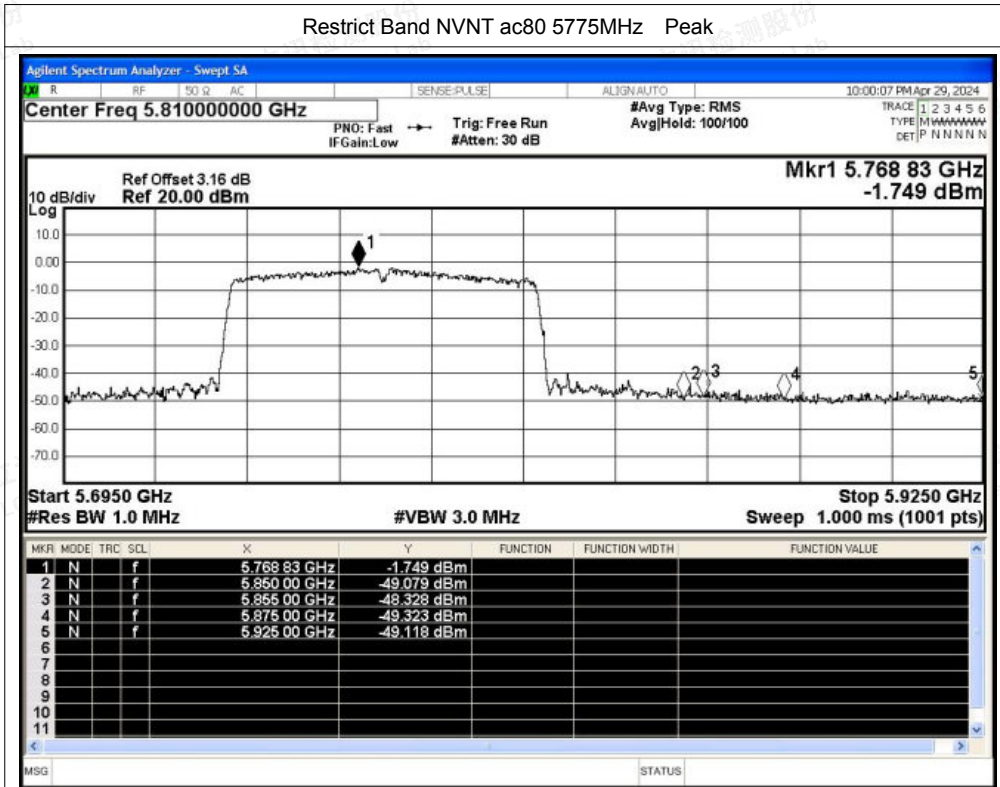

Restrict Band NVNT ac80 5775MHz Peak