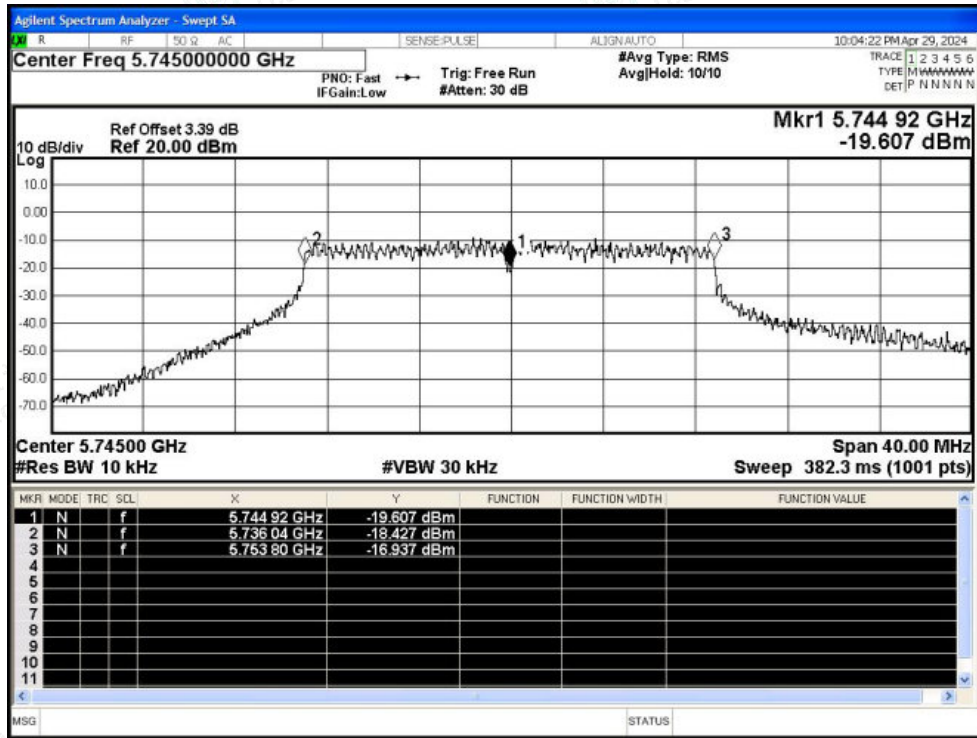

Test Graphs

Freq. Stability NVNT ac20 5745MHz Ant1