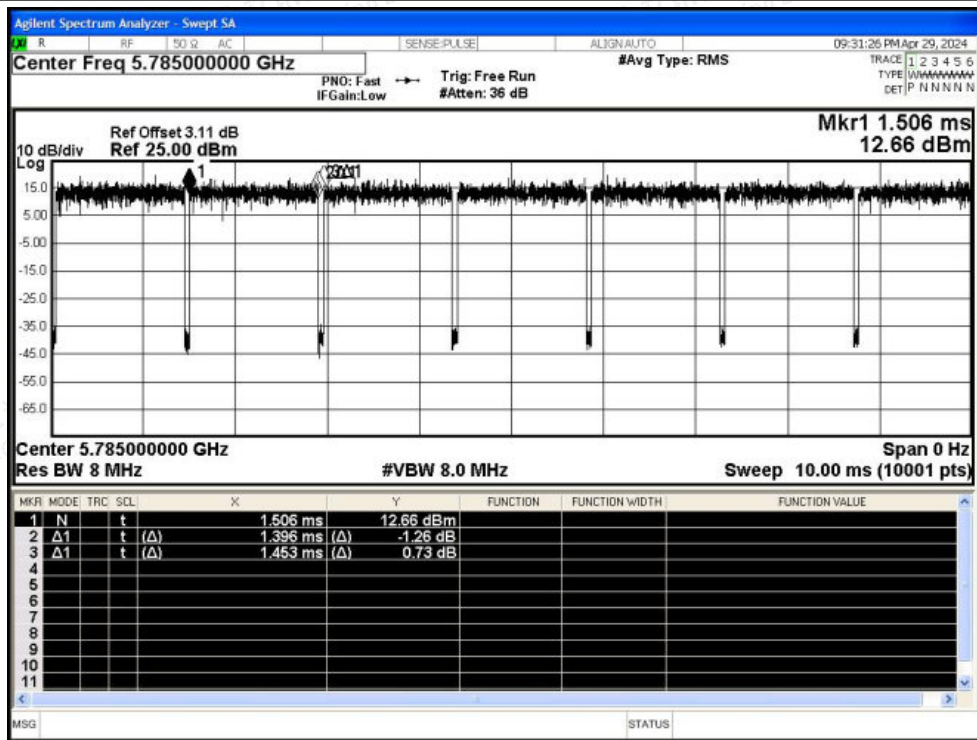

Scan code to check authenticity

Test Graphs

Duty Cycle NVNT a 5745MHz Ant1

Duty Cycle NVNT a 5785MHz Ant1

Shenzhen LCS Compliance Testing Laboratory Ltd.

Add: 101, 201 Bldg A & 301 Bldg C, Juji Industrial Park Yabianxueziwei, Shajing Street, Baoan District, Shenzhen, 518000, China