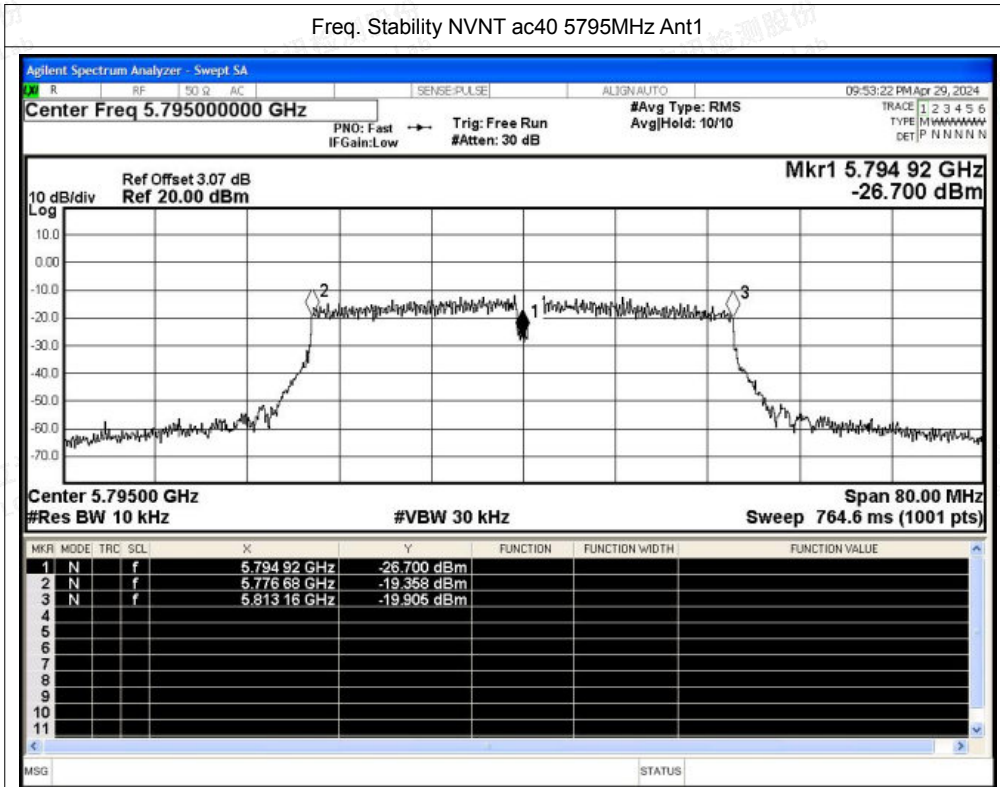

Freq. Stability NVNT ac80 5775MHz Ant1