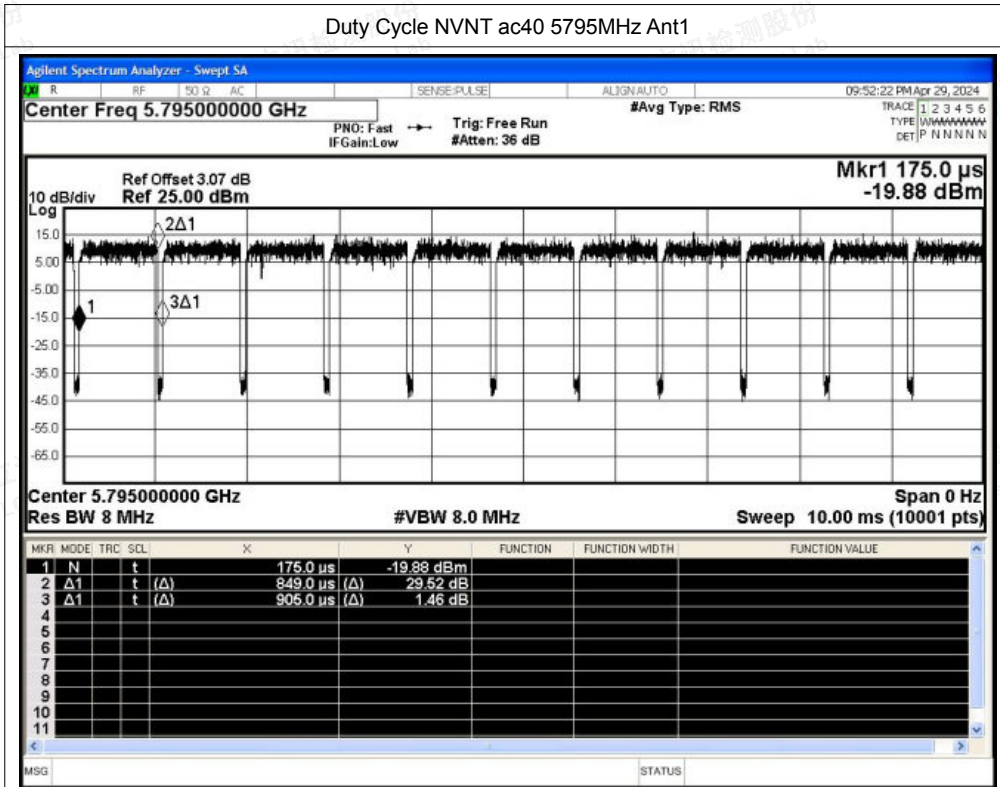

Duty Cycle NVNT ac20 5785MHz Ant1

Duty Cycle NVNT ac20 5825MHz Ant1

Duty Cycle NVNT ac40 5755MHz Ant1

Duty Cycle NVNT ac40 5795MHz Ant1

Duty Cycle NVNT ac80 5775MHz Ant1