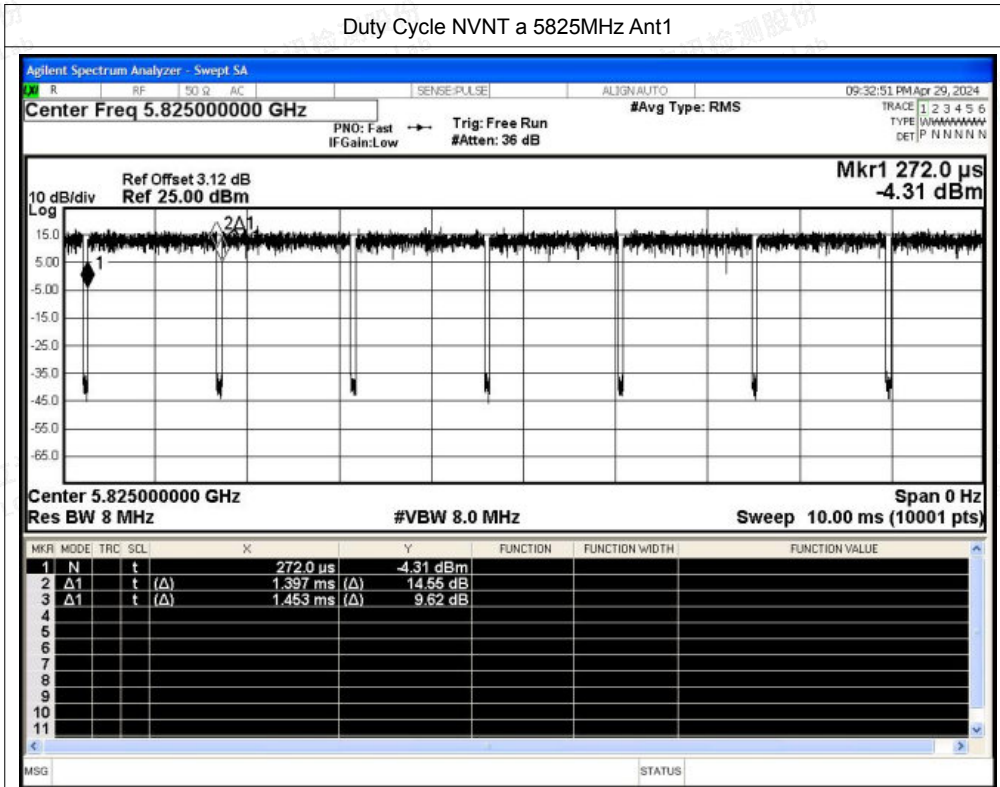

Duty Cycle NVNT a 5825MHz Ant1