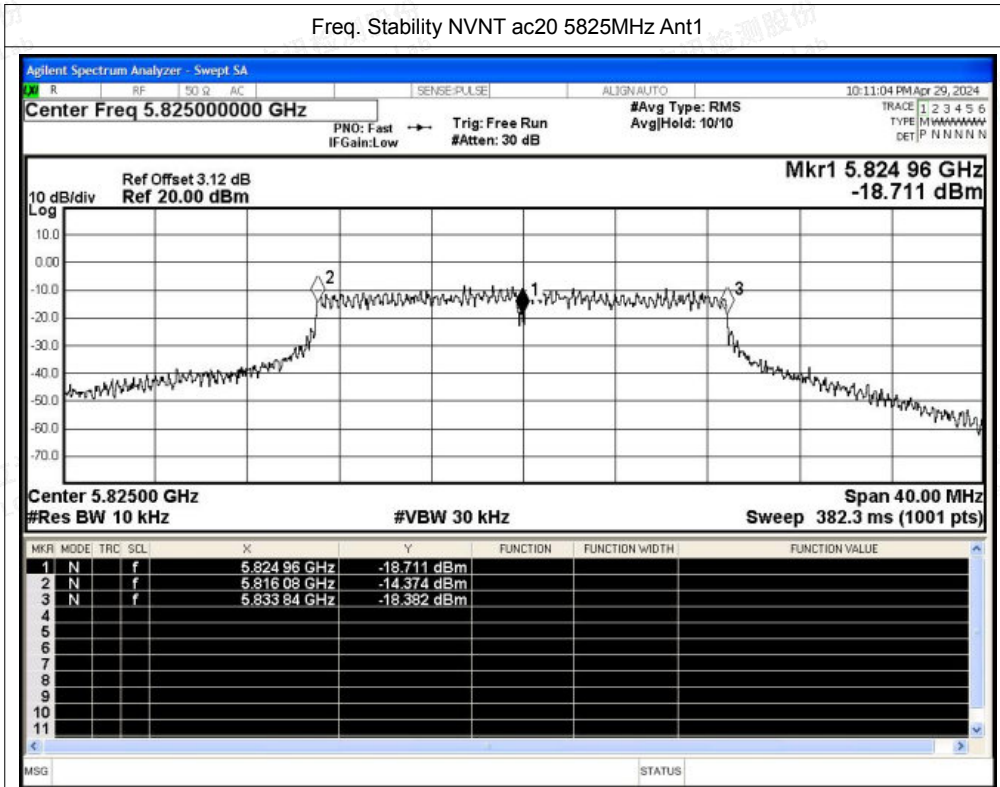

Freq. Stability NVNT ac20 5825MHz Ant1