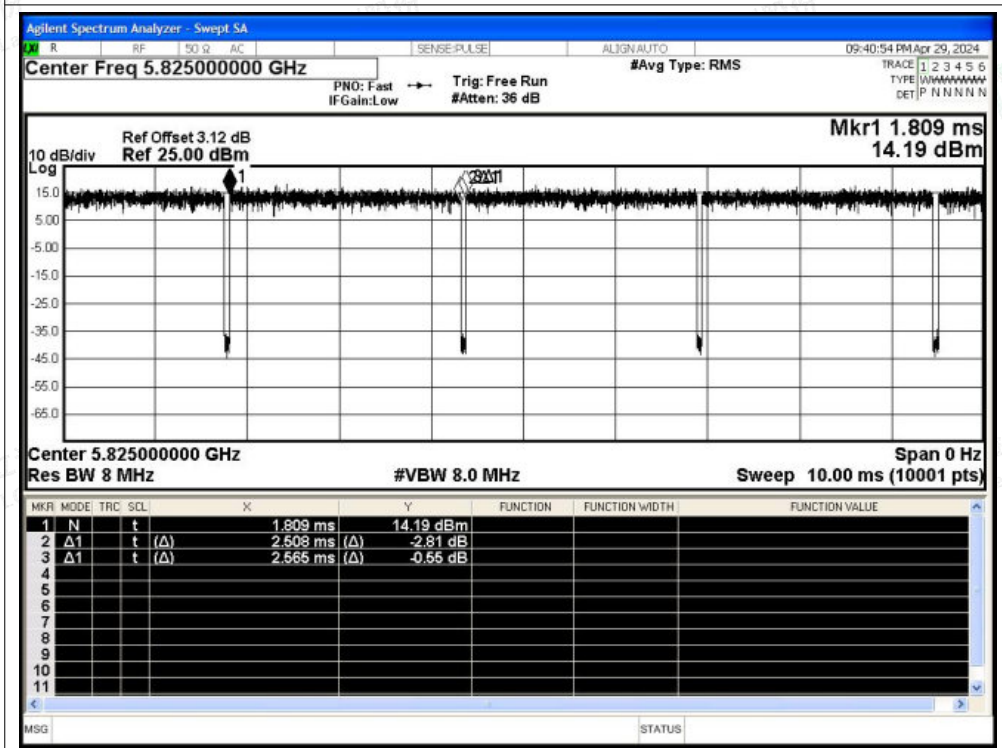

Scan code to check authenticity

Duty Cycle NVNT n20 5785MHz Ant1

Duty Cycle NVNT n20 5825MHz Ant1

Shenzhen LCS Compliance Testing Laboratory Ltd.

Add: 101, 201 Bldg A & 301 Bldg C, Juji Industrial Park Yabianxueziwei, Shajing Street, Baoan District, Shenzhen, 518000, China