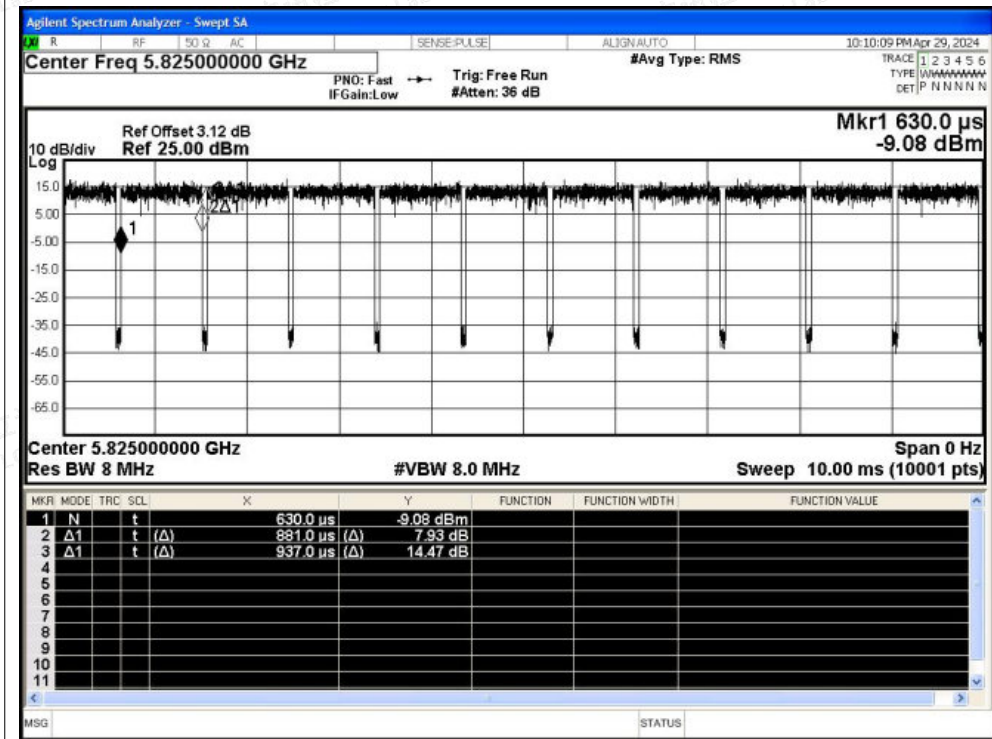

Tel: +(86) 0755-82591330 | E-mail: webmaster@lcs-cert.com | Web: www.lcs-cert.com

Scan code to check authenticity

Duty Cycle NVNT n40 5755MHz Ant1

Duty Cycle NVNT n40 5795MHz Ant1

Duty Cycle NVNT ac20 5745MHz Ant1

Duty Cycle NVNT ac20 5785MHz Ant1

Duty Cycle NVNT ac20 5825MHz Ant1

Duty Cycle NVNT ac40 5755MHz Ant1

Duty Cycle NVNT ac40 5795MHz Ant1

Duty Cycle NVNT ac80 5775MHz Ant1