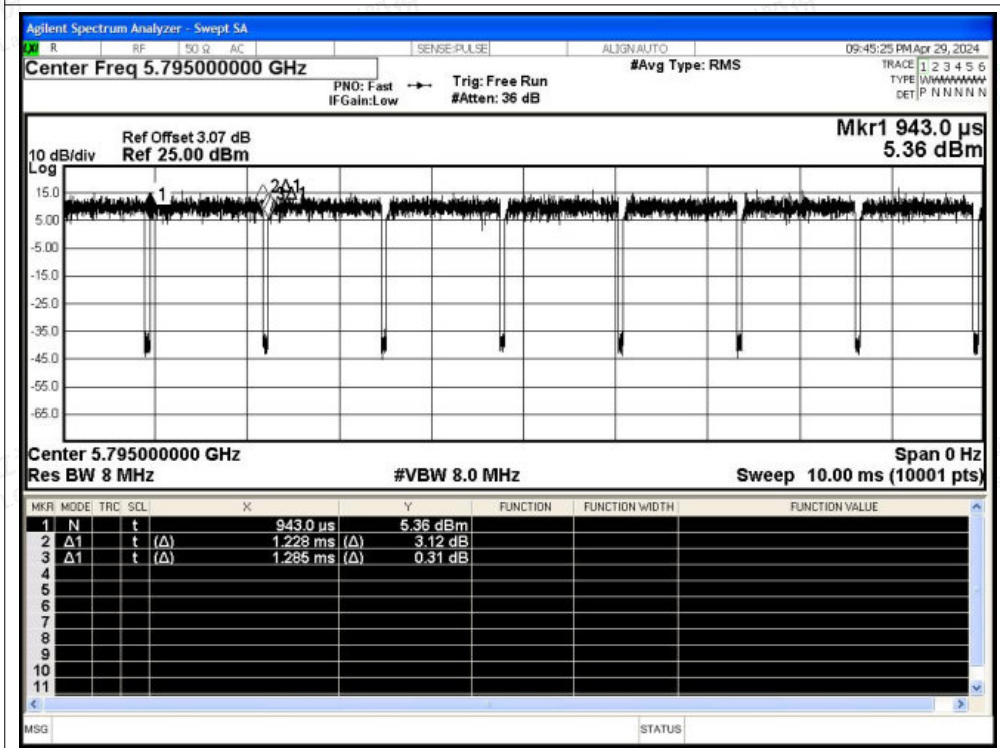

Duty Cycle NVNT n40 5795MHz Ant1