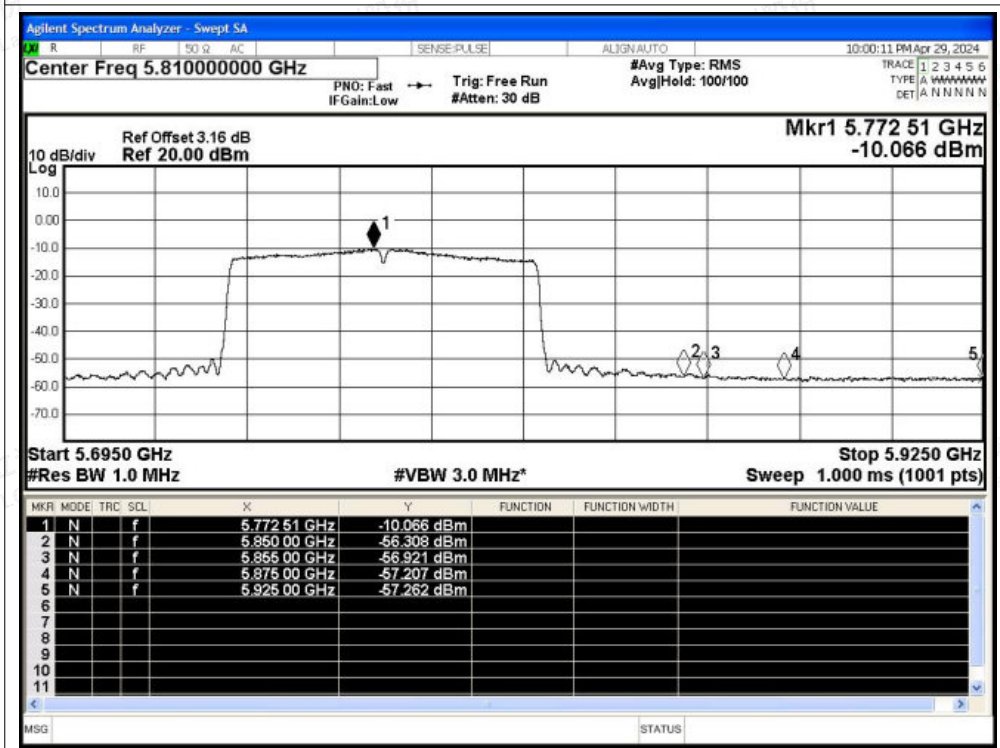

Tel: +(86) 0755-82591330 | E-mail: webmaster@lcs-cert.com | Web: www.lcs-cert.com

Scan code to check authenticity

Restrict Band NVNT ac80 5775MHz Peak

Restrict Band NVNT ac80 5775MHz Average

Shenzhen LCS Compliance Testing Laboratory Ltd.