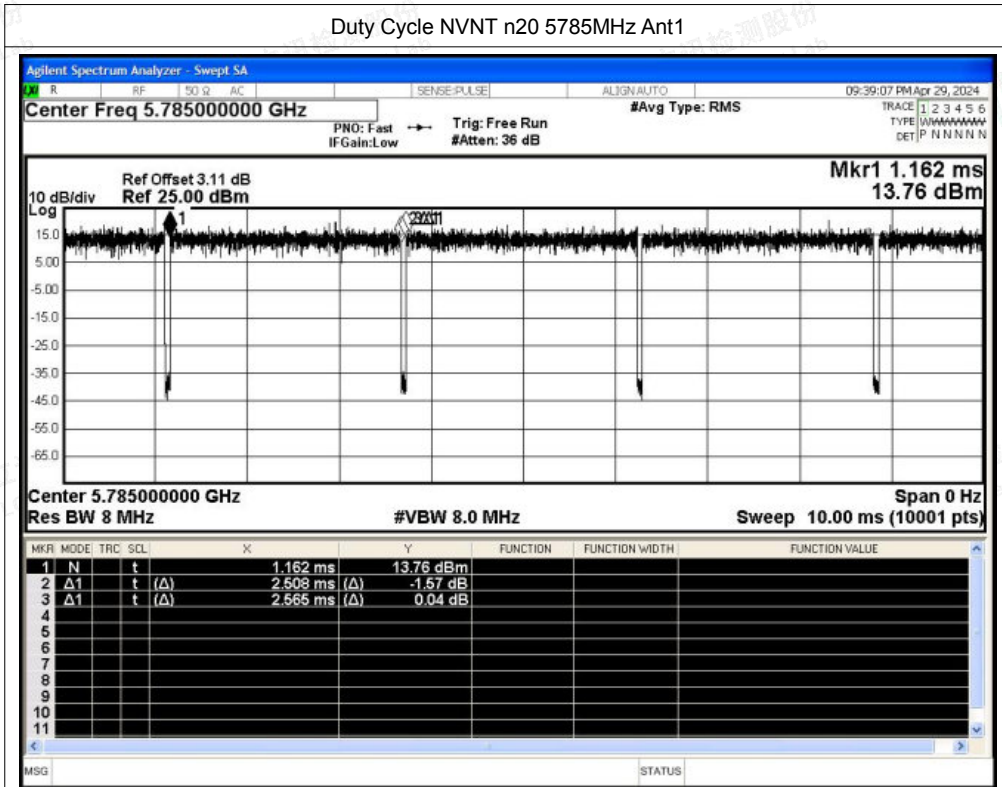

Duty Cycle NVNT n20 5785MHz Ant1