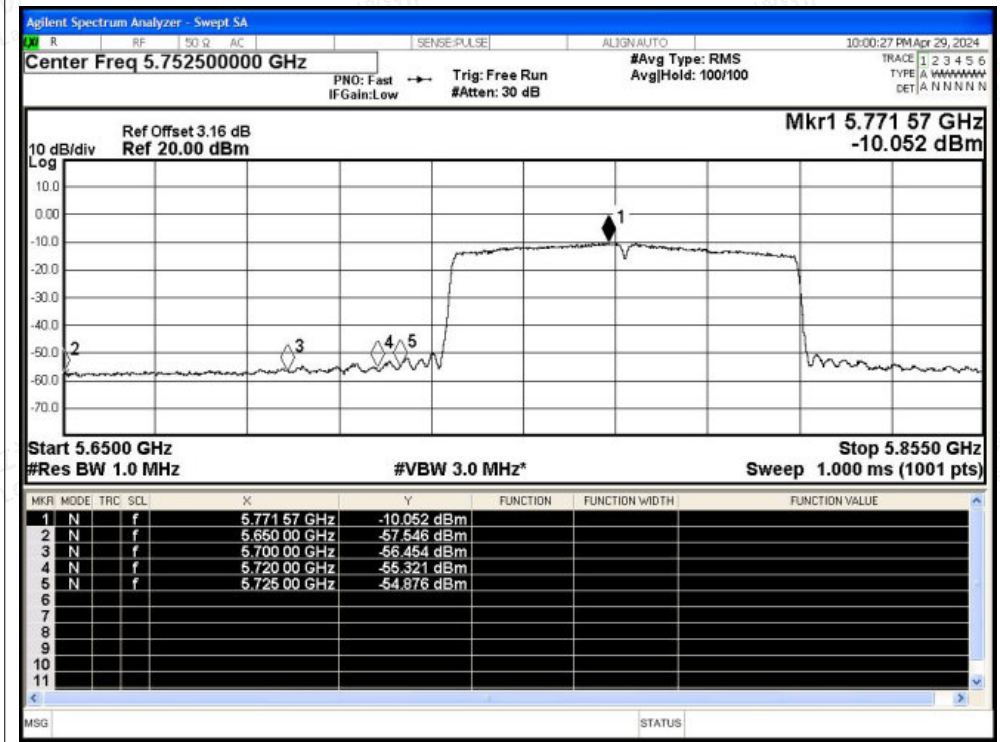

Restrict Band NVNT ac80 5775MHz Peak

Restrict Band NVNT ac80 5775MHz Average

Shenzhen LCS Compliance Testing Laboratory Ltd.

Add: 101, 201 Bldg A & 301 Bldg C, Juji Industrial Park Yabianxueziwei, Shajing Street, Baoan District, Shenzhen, 518000, China