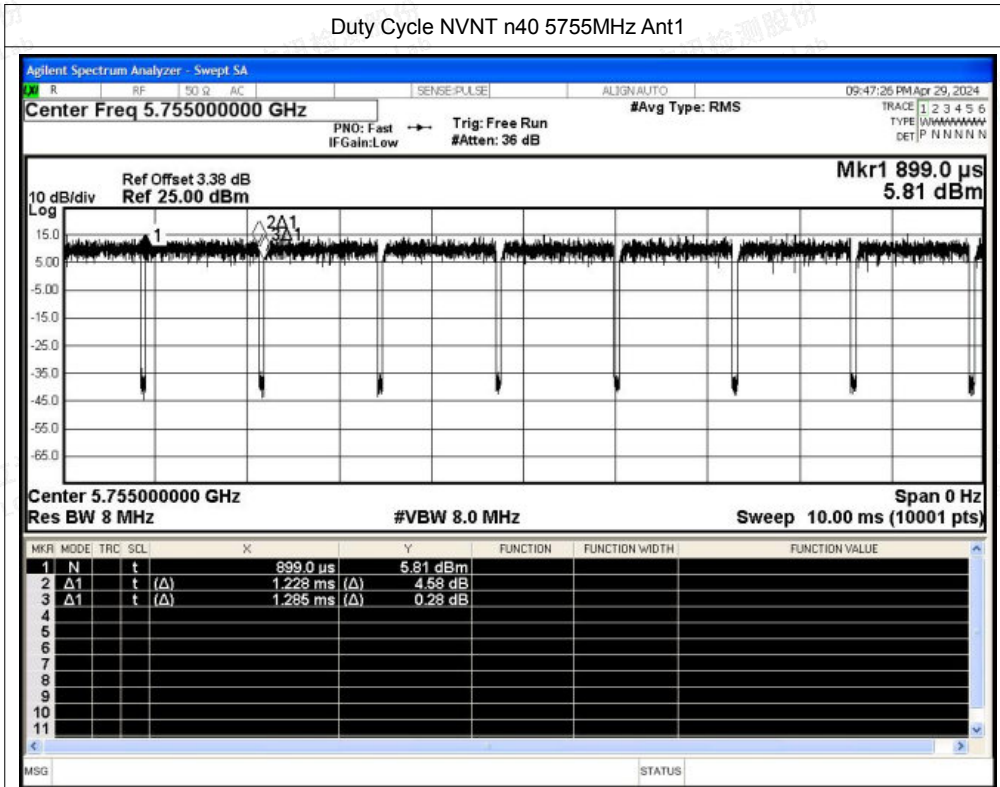

Duty Cycle NVNT n40 5755MHz Ant1