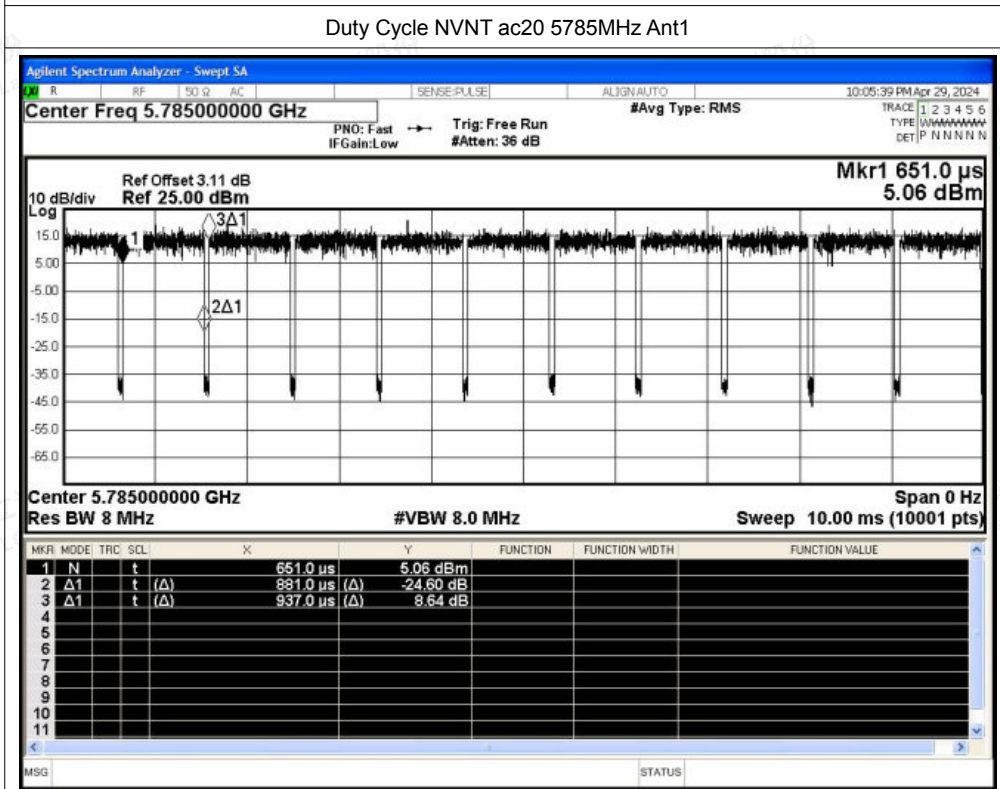

Duty Cycle NVNT ac20 5785MHz Ant1

Duty Cycle NVNT ac20 5825MHz Ant1

Duty Cycle NVNT ac40 5755MHz Ant1

Duty Cycle NVNT ac40 5795MHz Ant1

Duty Cycle NVNT ac80 5775MHz Ant1