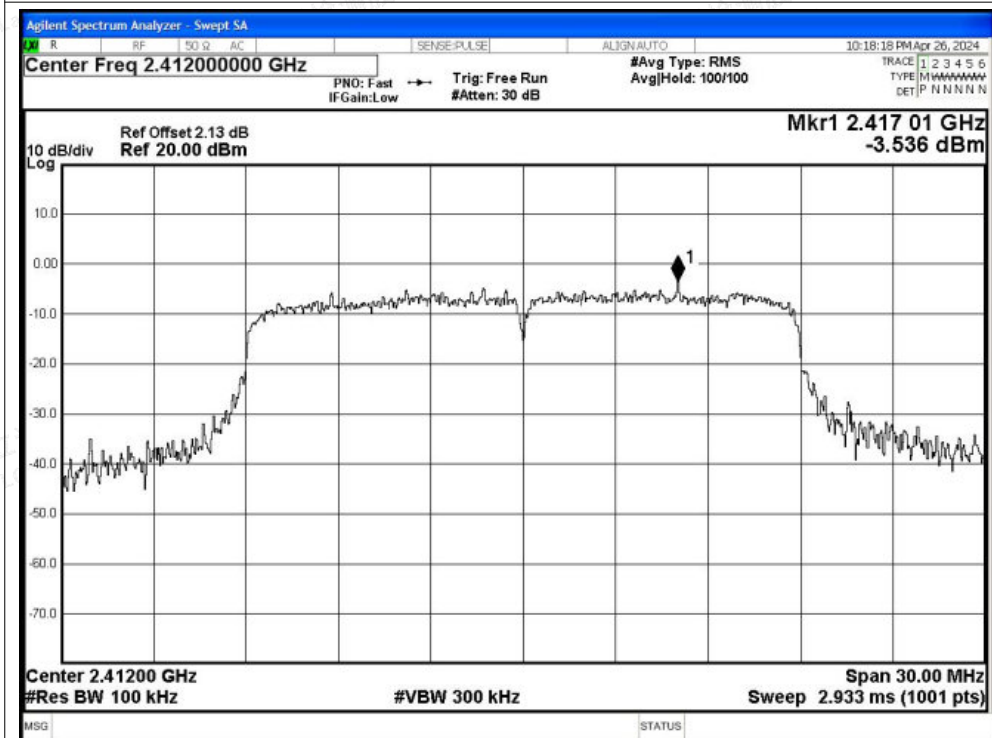

Tx. Spurious NVNT n20 2412MHz Ant1 Ref