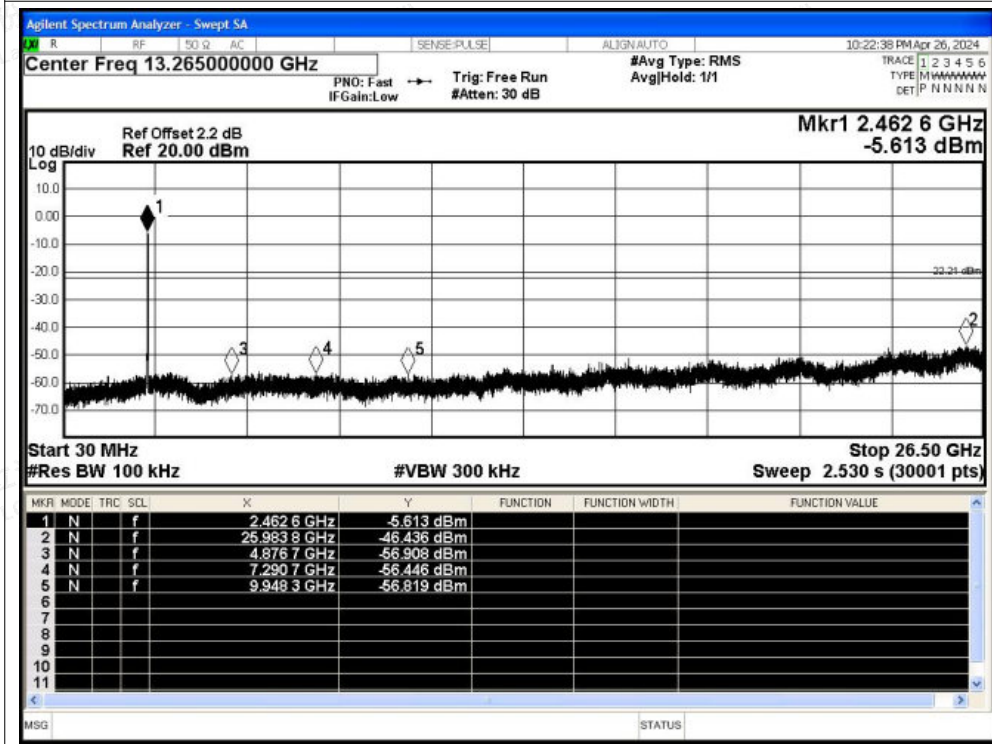

Scan code to check authenticity

Tx. Spurious NVNT n20 2462MHz Ant1 Ref

Tx. Spurious NVNT n20 2462MHz Ant1 Emission

Shenzhen LCS Compliance Testing Laboratory Ltd.

Add: 101, 201 Bldg A & 301 Bldg C, Juji Industrial Park Yabianxueziwei, Shajing Street, Baoan District, Shenzhen, 518000, China