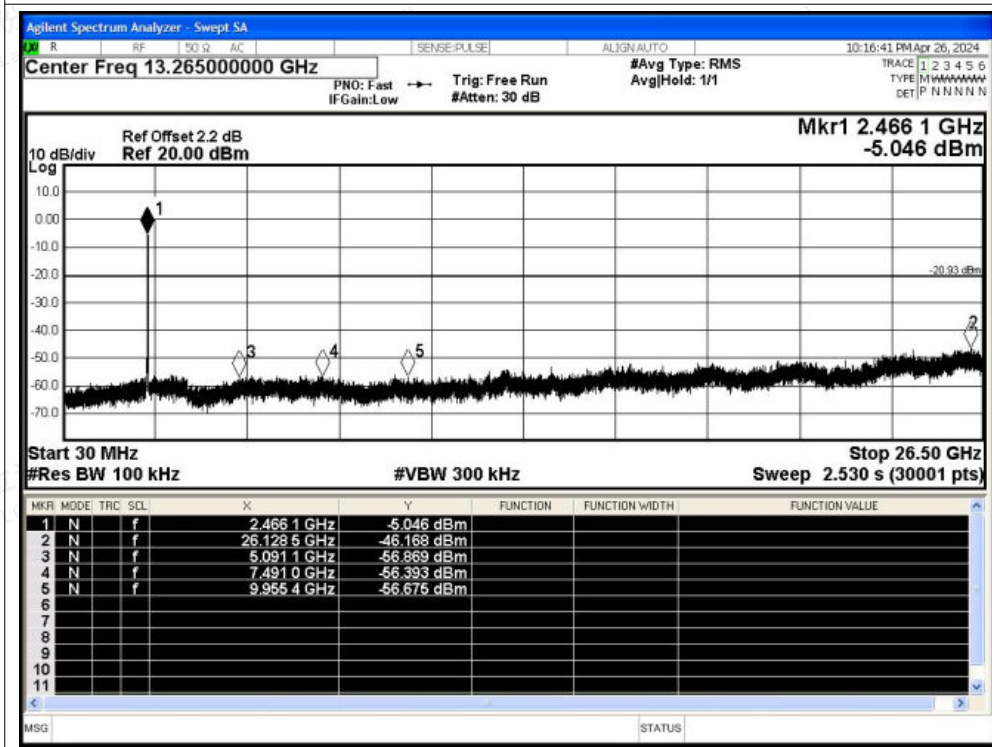

Tx. Spurious NVNT g 2462MHz Ant1 Emission

Shenzhen LCS Compliance Testing Laboratory Ltd.

Add: 101, 201 Bldg A & 301 Bldg C, Juji Industrial Park Yabianxueziwei, Shajing Street, Baoan District, Shenzhen, 518000, China

Tel: +(86) 0755-82591330 | E-mail: webmaster@lcs-cert.com | Web: www.lcs-cert.com

Scan code to check authenticity