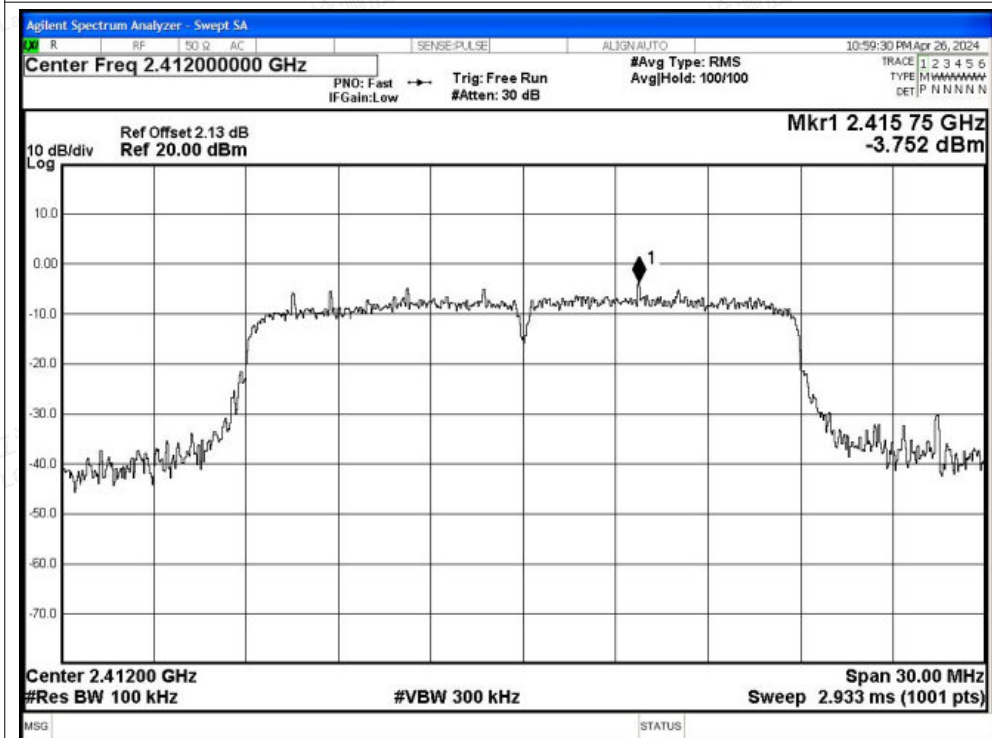

Tel: +(86) 0755-82591330 | E-mail: webmaster@lcs-cert.com | Web: www.lcs-cert.com

Scan code to check authenticity

Band Edge NVNT g 2462MHz Ant2 Ref

Band Edge NVNT g 2462MHz Ant2 Emission

Band Edge NVNT n20 2412MHz Ant2 Ref