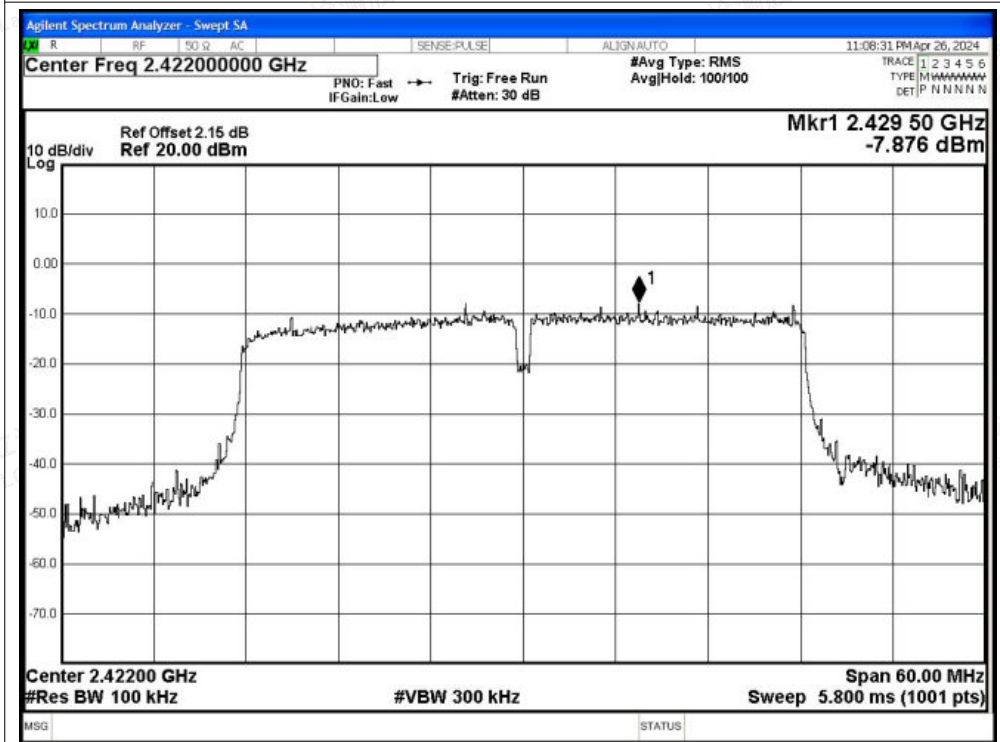

Band Edge NVNT n40 2422MHz Ant2 Ref