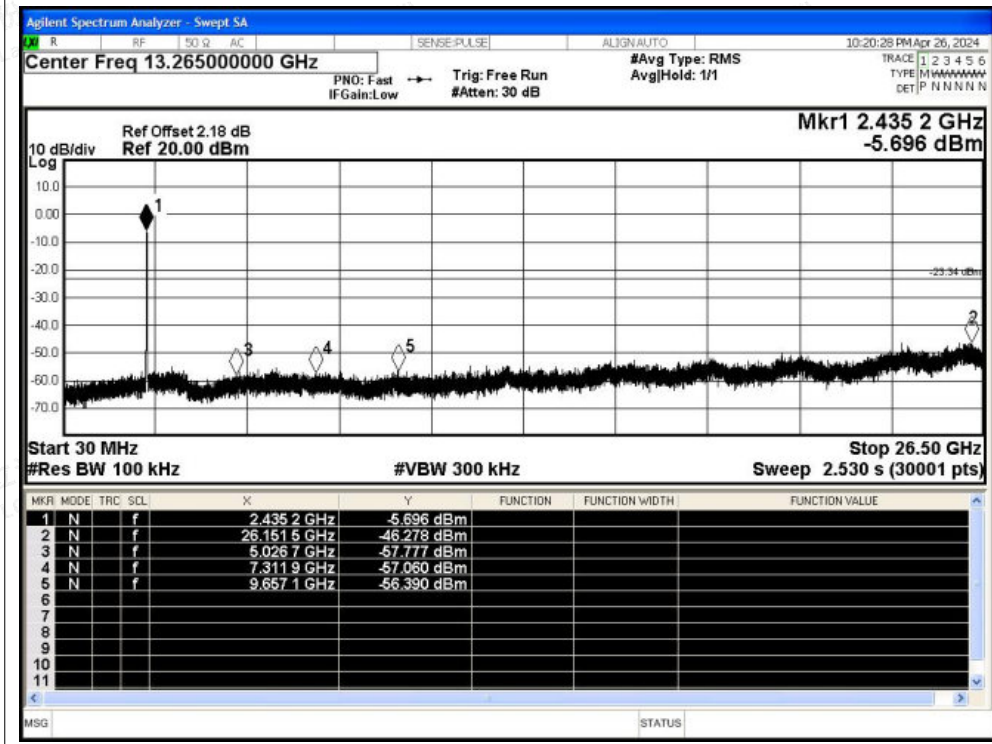

Tel: +(86) 0755-82591330 | E-mail: webmaster@lcs-cert.com | Web: www.lcs-cert.com

Scan code to check authenticity

Tx. Spurious NVNT n20 2437MHz Ant1 Ref

Tx. Spurious NVNT n20 2437MHz Ant1 Emission

Shenzhen LCS Compliance Testing Laboratory Ltd.