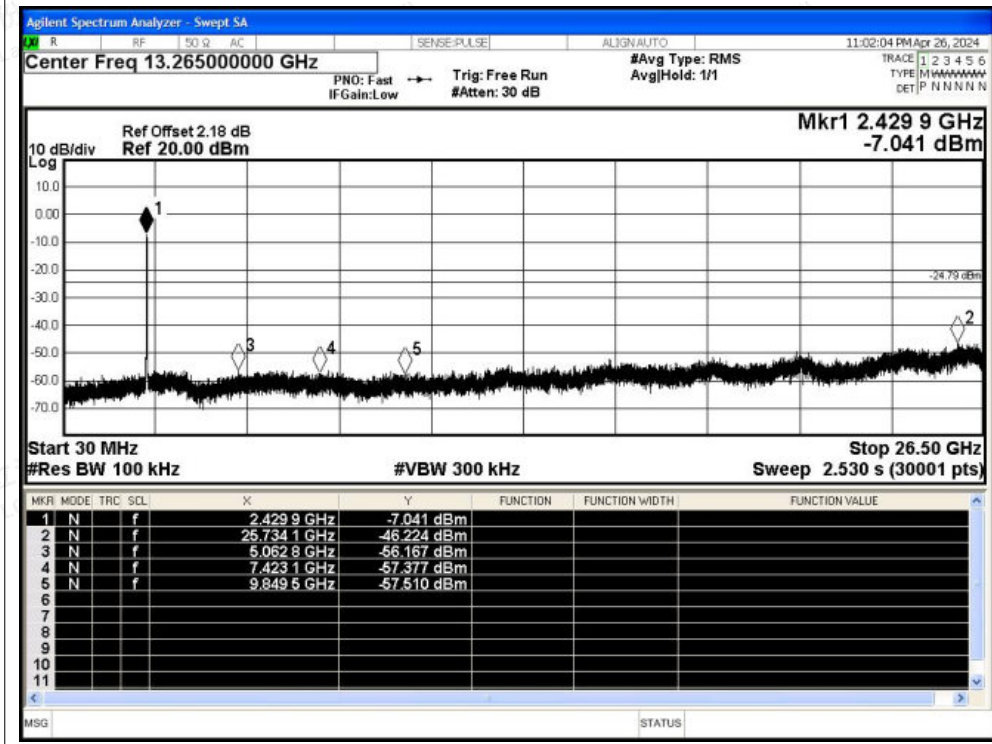

Tx. Spurious NVNT n20 2437MHz Ant2 Emission

Shenzhen LCS Compliance Testing Laboratory Ltd.

Add: 101, 201 Bldg A & 301 Bldg C, Juji Industrial Park Yabianxueziwei, Shajing Street, Baoan District, Shenzhen, 518000, China

Tel: +(86) 0755-82591330 | E-mail: webmaster@lcs-cert.com | Web: www.lcs-cert.com

Scan code to check authenticity