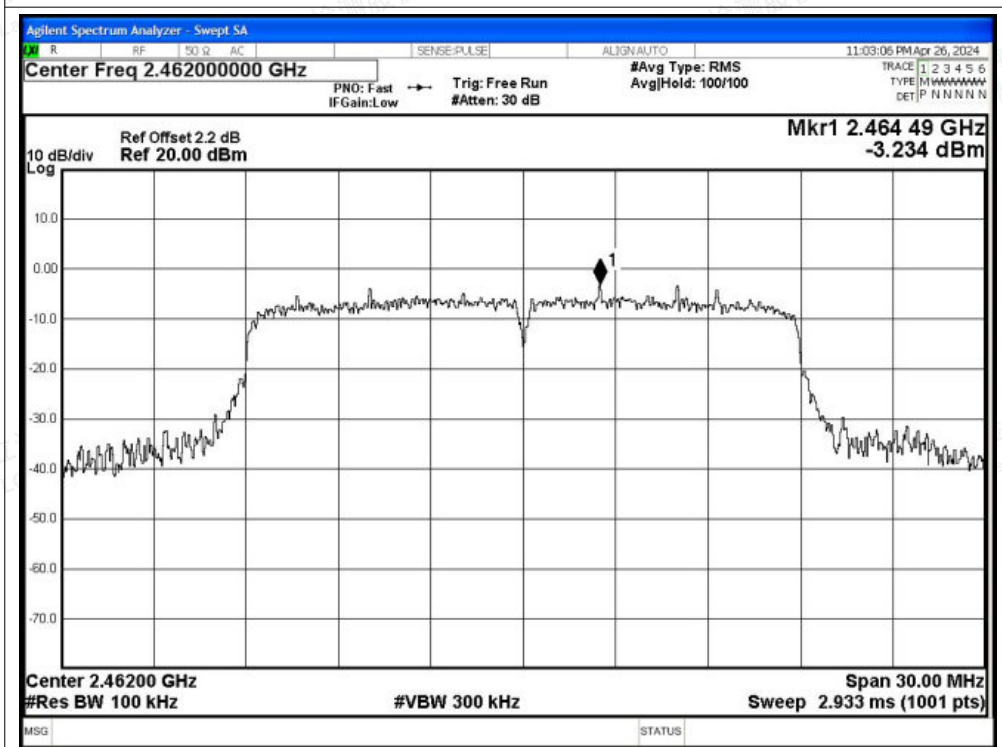

Band Edge NVNT n20 2462MHz Ant2 Ref