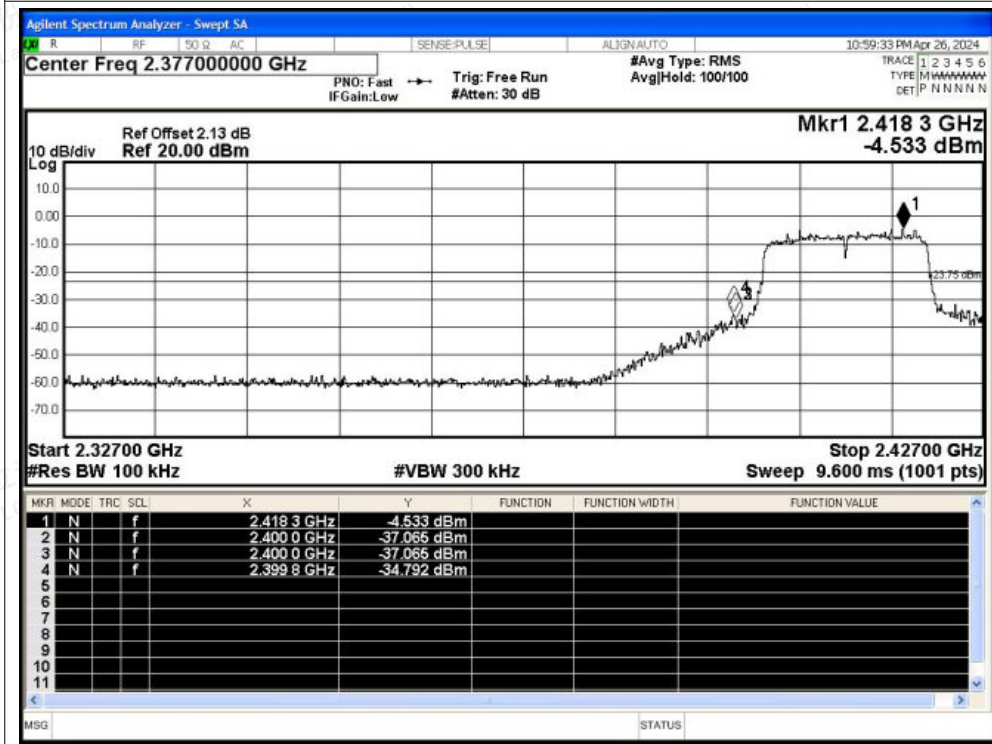

Band Edge NVNT n20 2412MHz Ant2 Emission

Shenzhen LCS Compliance Testing Laboratory Ltd.

Add: 101, 201 Bldg A & 301 Bldg C, Juji Industrial Park Yabianxueziwei, Shajing Street, Baoan District, Shenzhen, 518000, China

Tel: +(86) 0755-82591330 | E-mail: webmaster@lcs-cert.com | Web: www.lcs-cert.com

Scan code to check authenticity