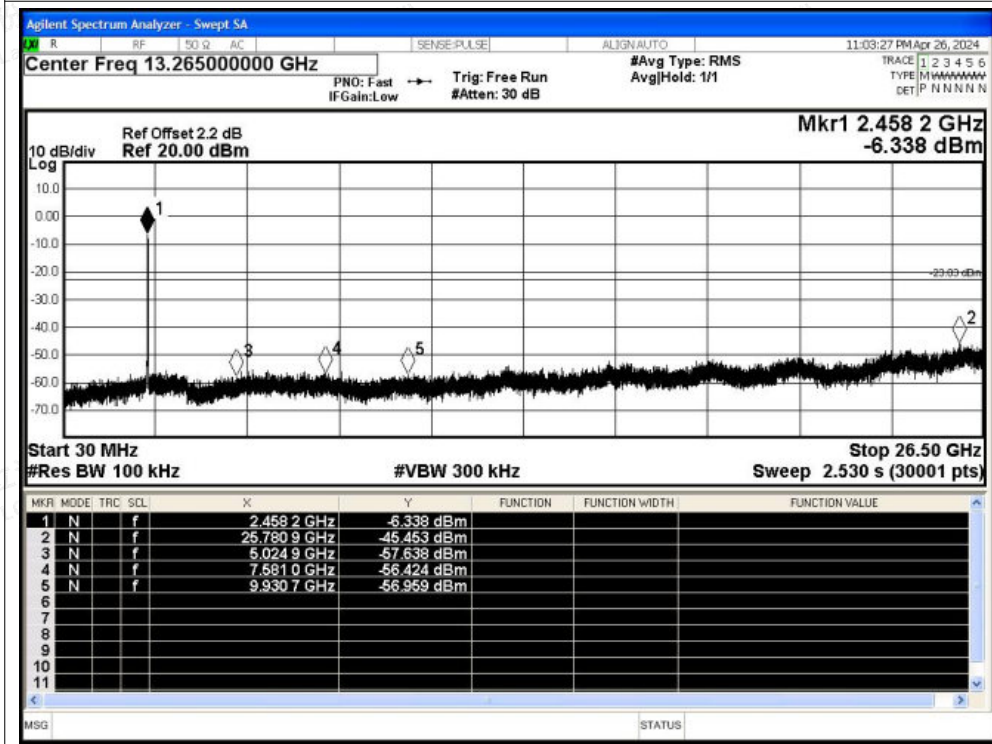

Scan code to check authenticity

Tx. Spurious NVNT n20 2462MHz Ant2 Ref

Tx. Spurious NVNT n20 2462MHz Ant2 Emission

Shenzhen LCS Compliance Testing Laboratory Ltd.

Add: 101, 201 Bldg A & 301 Bldg C, Juji Industrial Park Yabianxueziwei, Shajing Street, Baoan District, Shenzhen, 518000, China