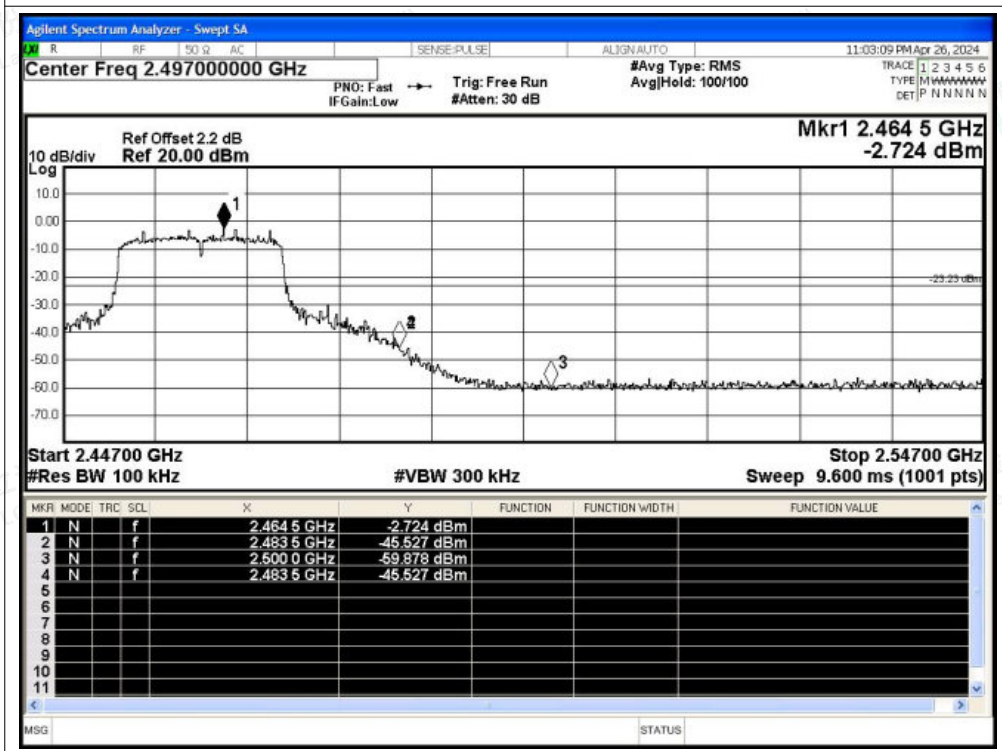

Tel: +(86) 0755-82591330 | E-mail: webmaster@lcs-cert.com | Web: www.lcs-cert.com

Scan code to check authenticity

Band Edge NVNT n20 2462MHz Ant2 Ref

Band Edge NVNT n20 2462MHz Ant2 Emission

Shenzhen LCS Compliance Testing Laboratory Ltd.