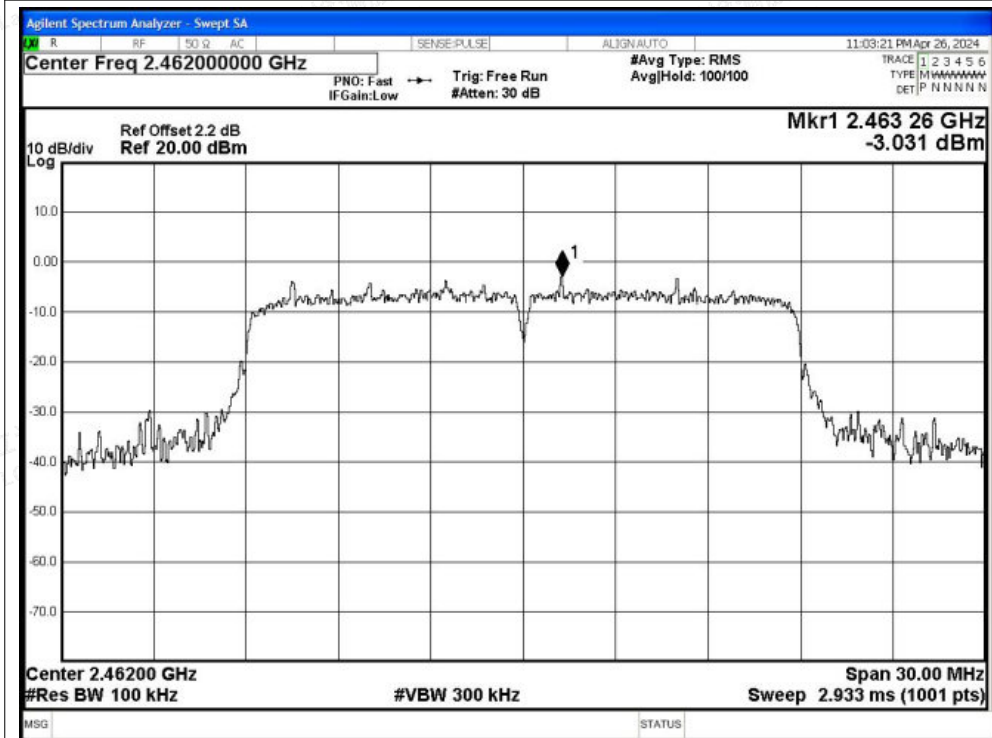

Tx. Spurious NVNT n20 2462MHz Ant2 Ref