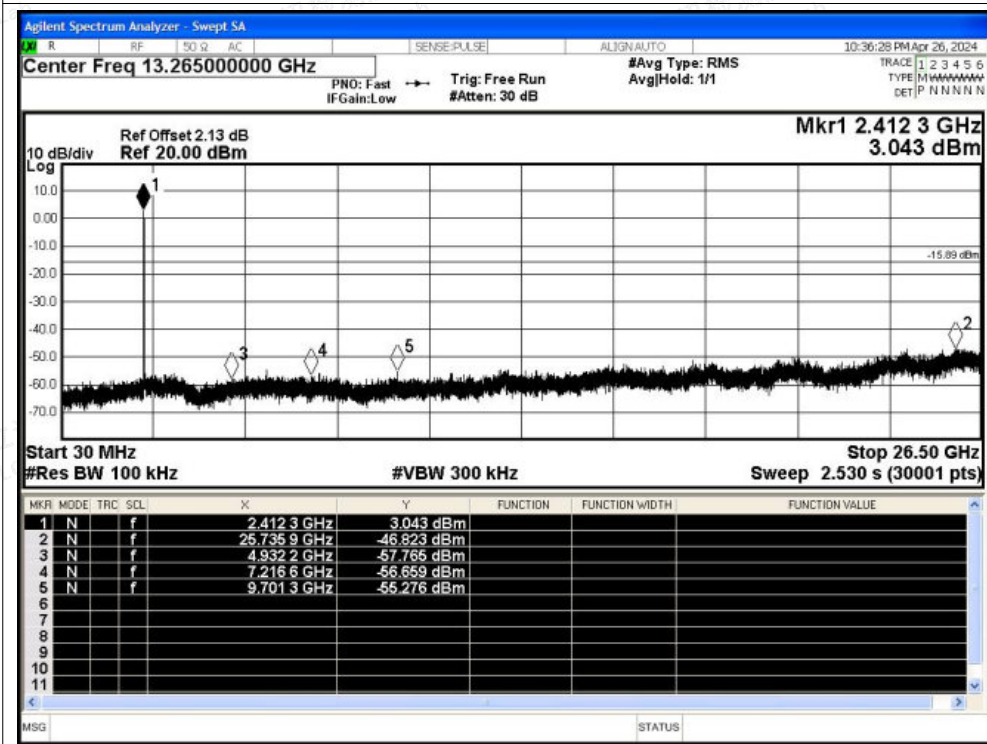

Tx. Spurious NVNT b 2412MHz Ant2 Emission

Shenzhen LCS Compliance Testing Laboratory Ltd.

Add: 101, 201 Bldg A & 301 Bldg C, Juji Industrial Park Yabianxueziwei, Shajing Street, Baoan District, Shenzhen, 518000, China

Tel: +(86) 0755-82591330 | E-mail: webmaster@lcs-cert.com | Web: www.lcs-cert.com

Scan code to check authenticity