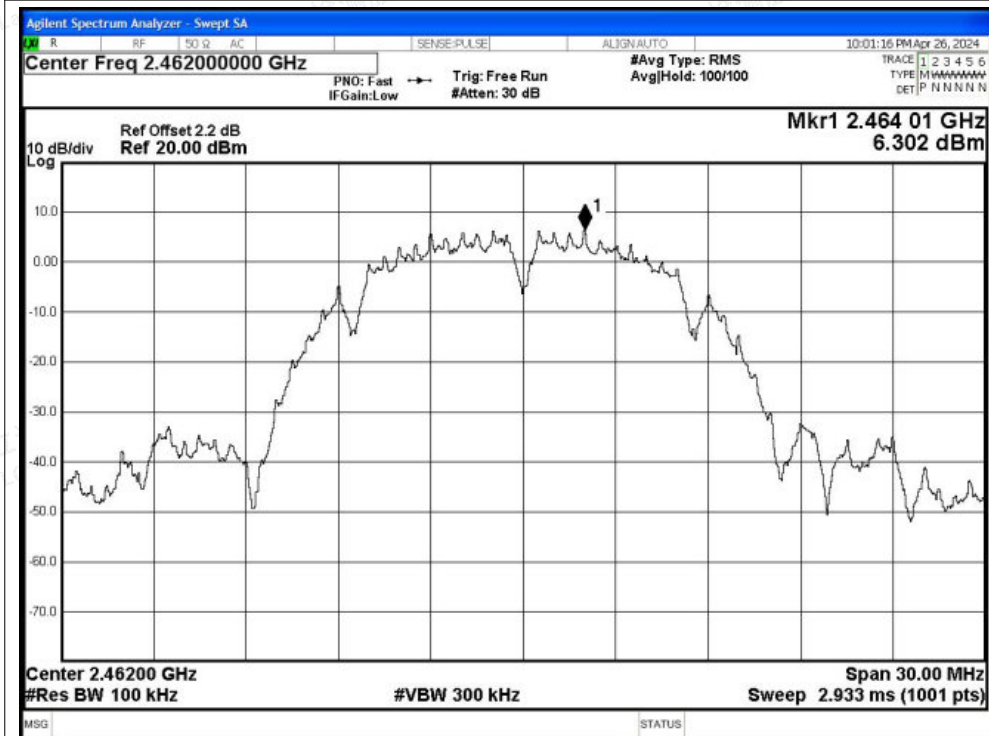

Tx. Spurious NVNT b 2462MHz Ant1 Ref