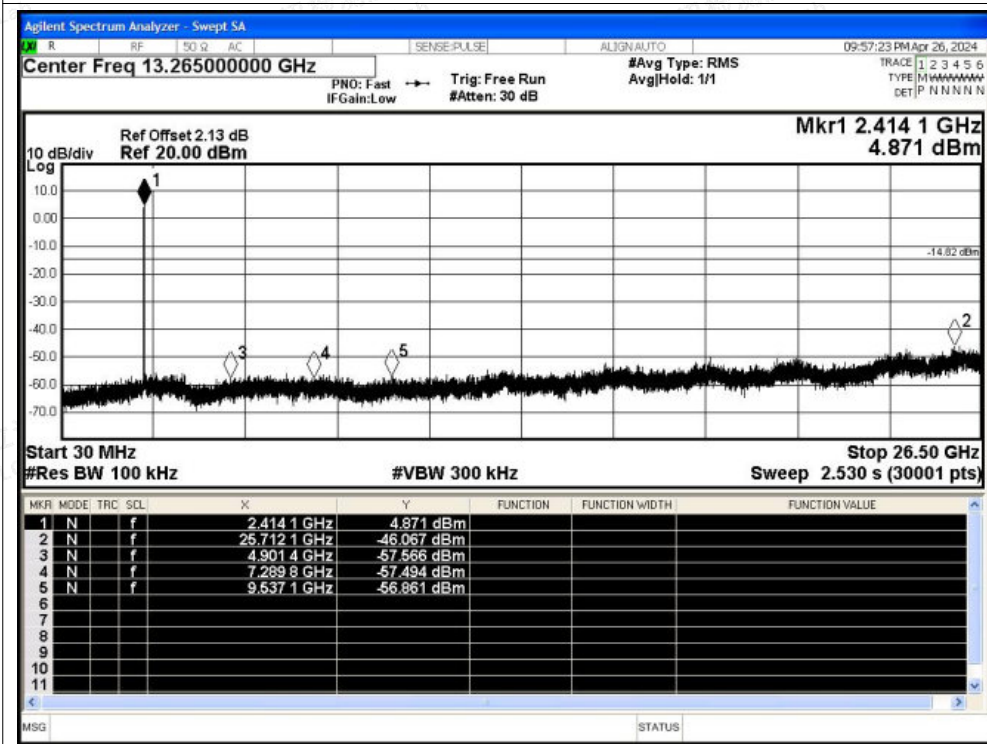

Tx. Spurious NVNT b 2412MHz Ant1 Emission

Shenzhen LCS Compliance Testing Laboratory Ltd.

Add: 101, 201 Bldg A & 301 Bldg C, Juji Industrial Park Yabianxueziwei, Shajing Street, Baoan District, Shenzhen, 518000, China

Tel: +(86) 0755-82591330 | E-mail: webmaster@lcs-cert.com | Web: www.lcs-cert.com

Scan code to check authenticity