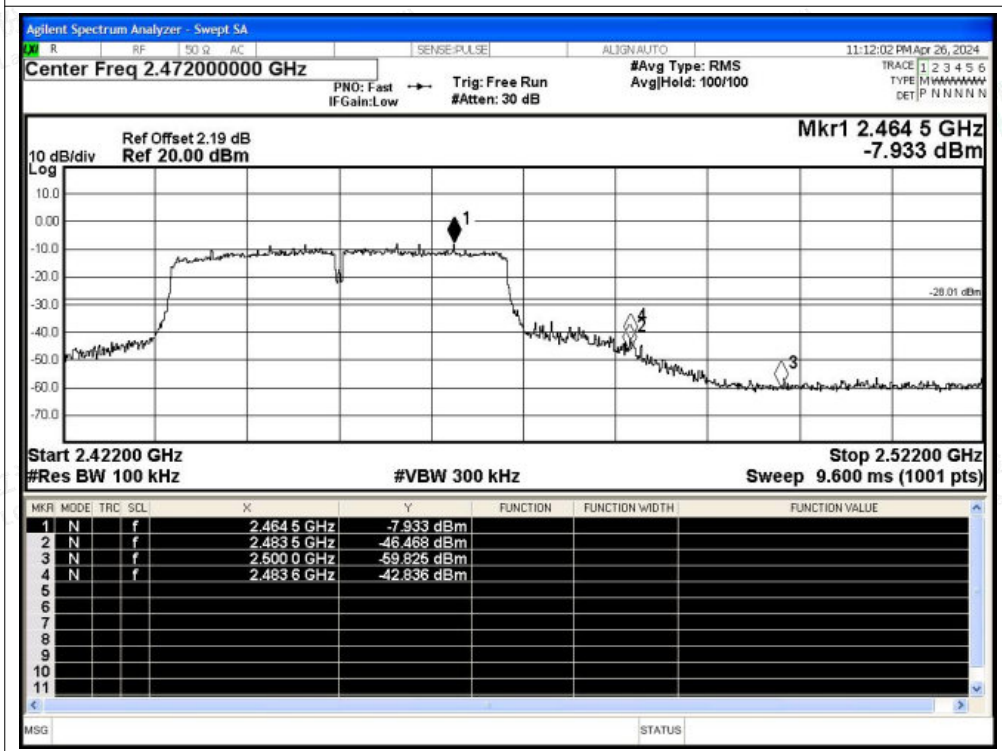

Tel: +(86) 0755-82591330 | E-mail: webmaster@lcs-cert.com | Web: www.lcs-cert.com

Scan code to check authenticity

Band Edge NVNT n40 2452MHz Ant2 Ref

Band Edge NVNT n40 2452MHz Ant2 Emission

Shenzhen LCS Compliance Testing Laboratory Ltd.