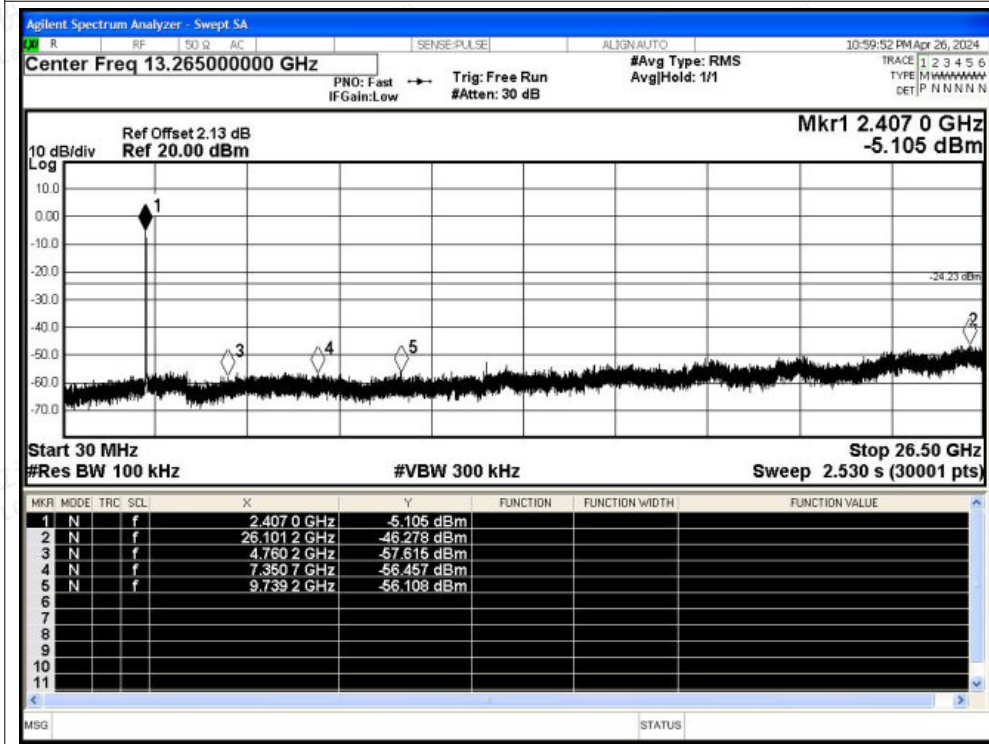

Scan code to check authenticity

Tx. Spurious NVNT n20 2412MHz Ant2 Ref

Tx. Spurious NVNT n20 2412MHz Ant2 Emission

Shenzhen LCS Compliance Testing Laboratory Ltd.

Add: 101, 201 Bldg A & 301 Bldg C, Juji Industrial Park Yabianxueziwei, Shajing Street, Baoan District, Shenzhen, 518000, China