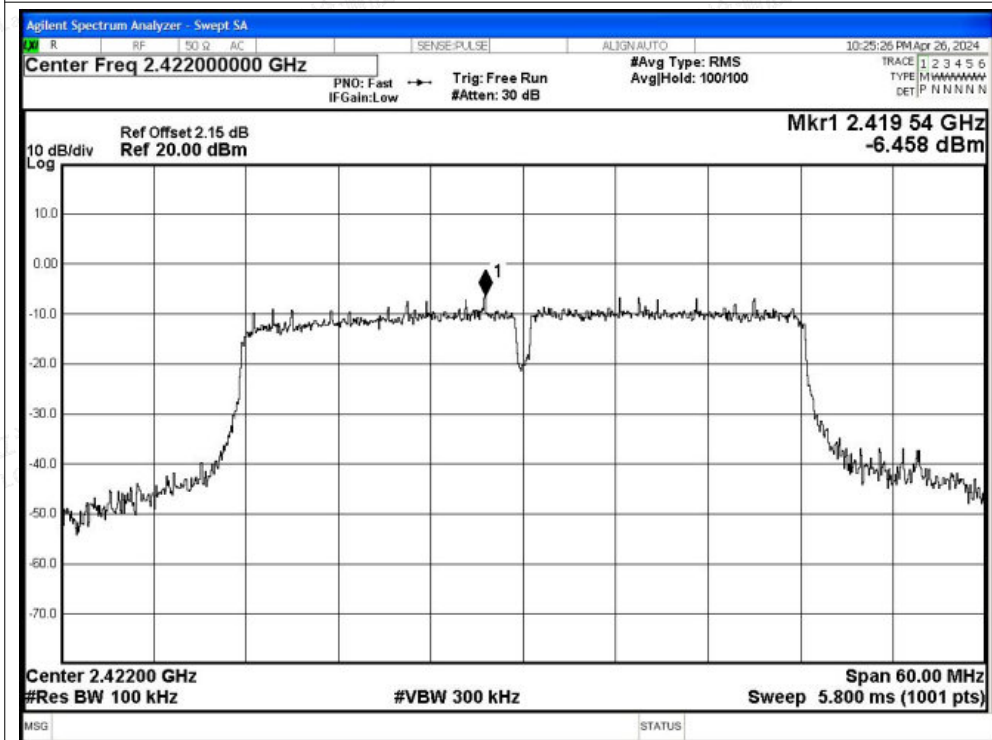

Tx. Spurious NVNT n40 2422MHz Ant1 Ref