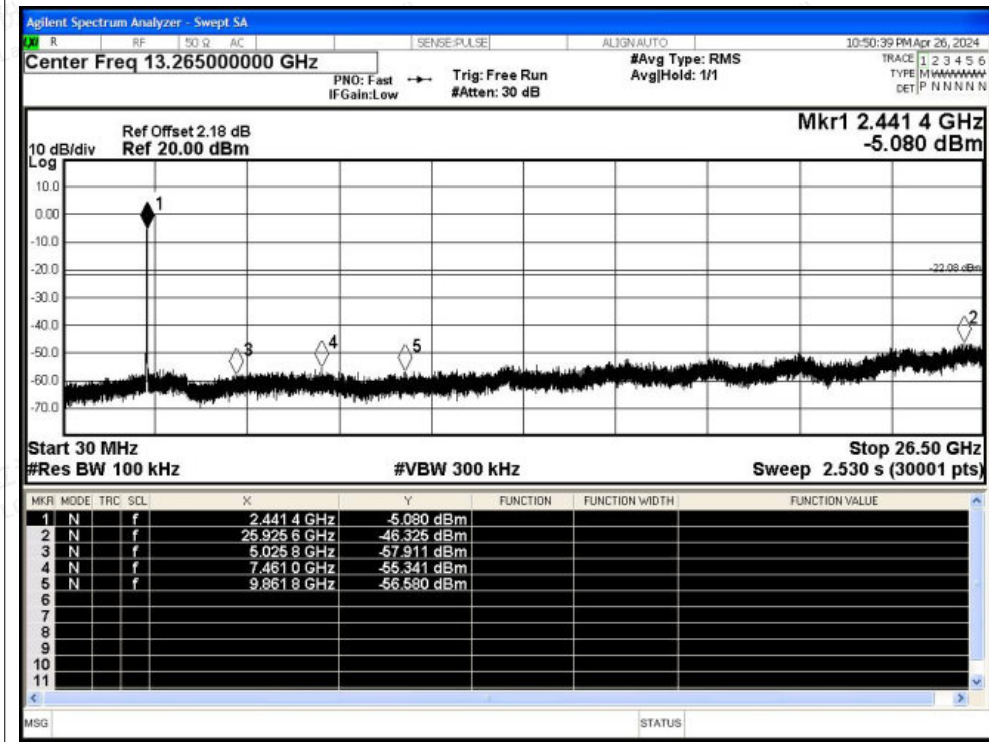

Scan code to check authenticity

Tx. Spurious NVNT g 2437MHz Ant2 Ref

Tx. Spurious NVNT g 2437MHz Ant2 Emission

Shenzhen LCS Compliance Testing Laboratory Ltd.

Add: 101, 201 Bldg A & 301 Bldg C, Juji Industrial Park Yabianxueziwei, Shajing Street, Baoan District, Shenzhen, 518000, China