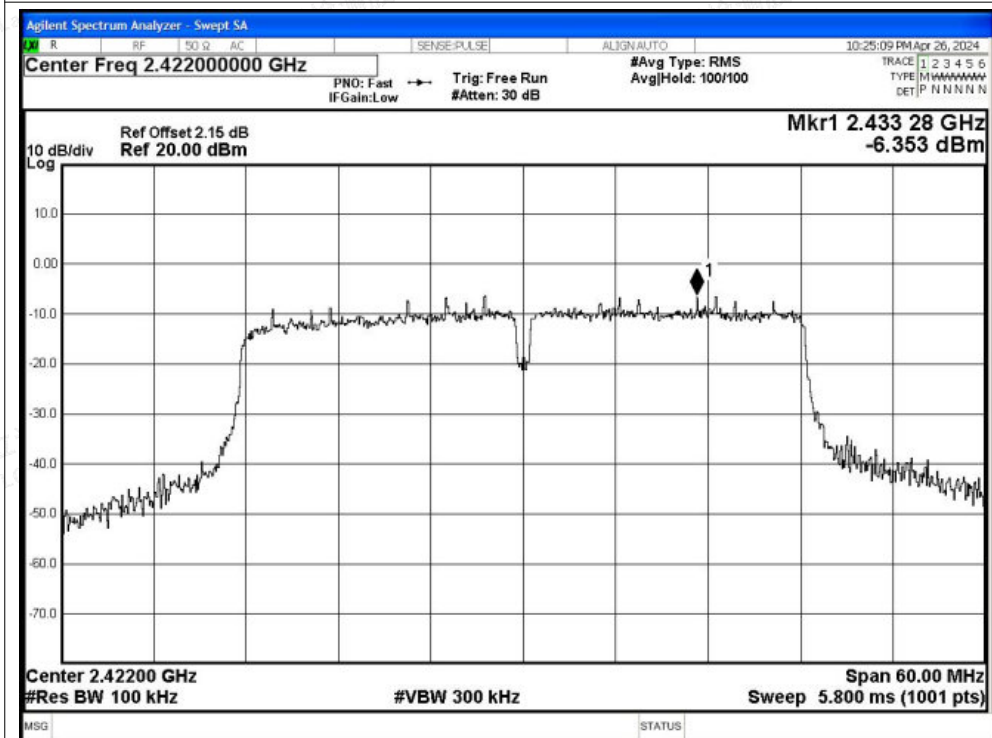

Band Edge NVNT n40 2422MHz Ant1 Ref