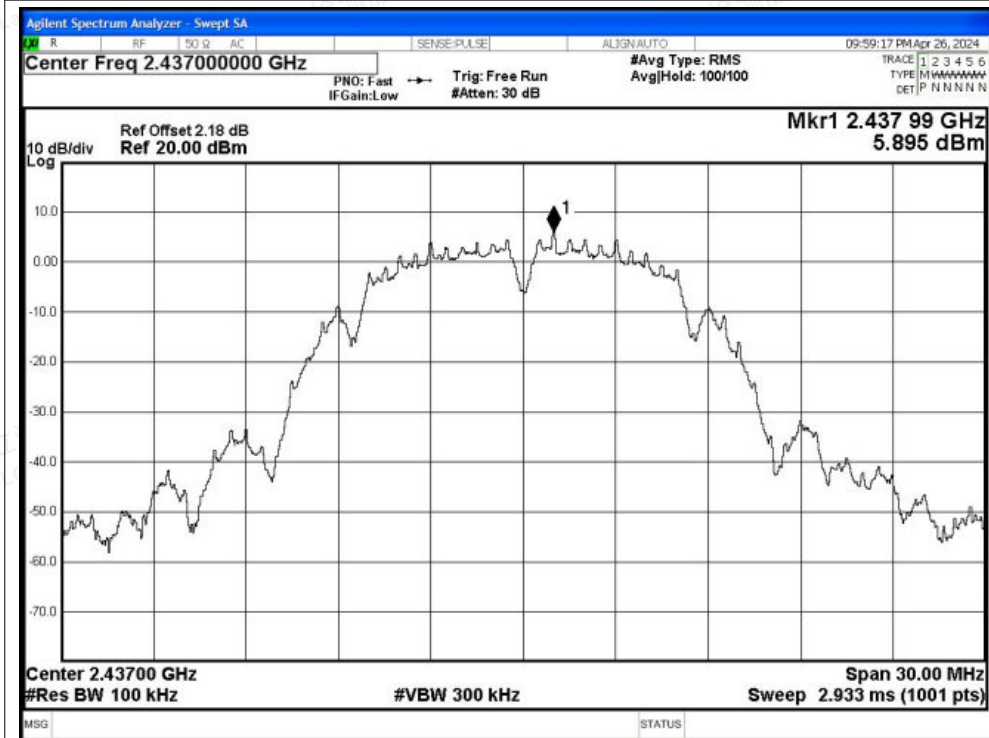

Tx. Spurious NVNT b 2437MHz Ant1 Ref