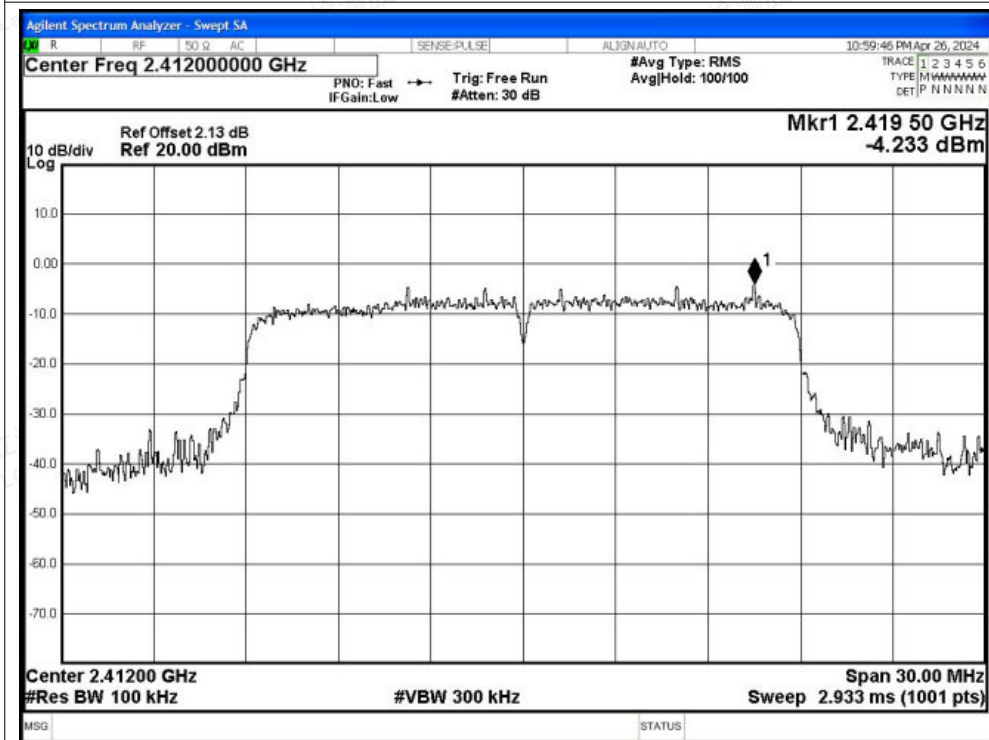

Tx. Spurious NVNT n20 2412MHz Ant2 Ref