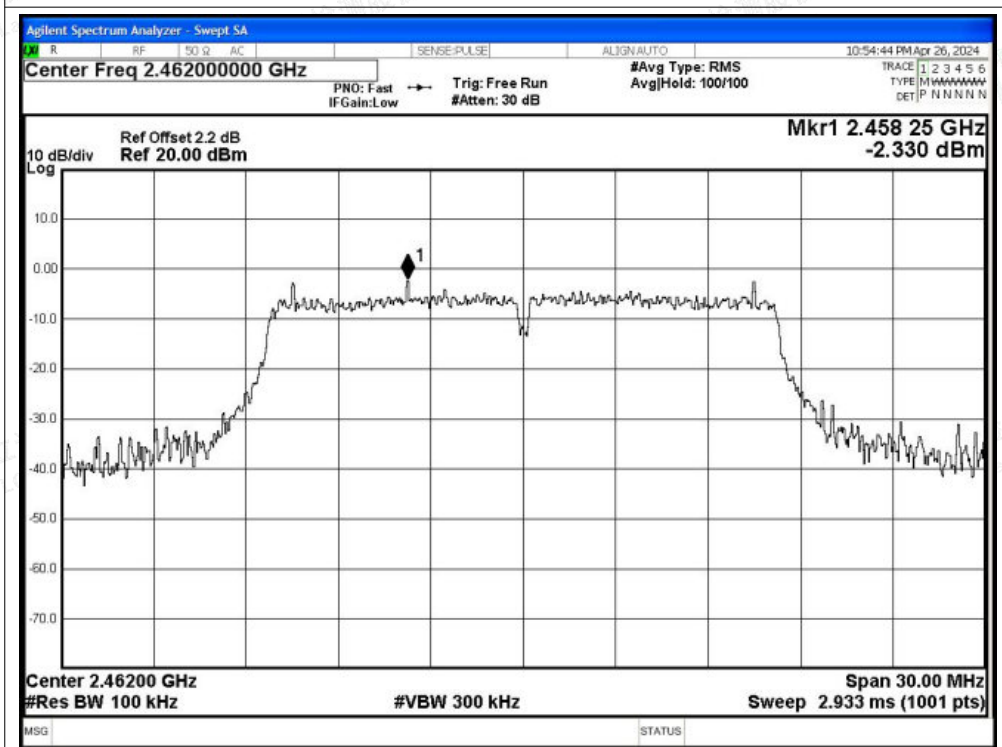

Band Edge NVNT g 2462MHz Ant2 Ref