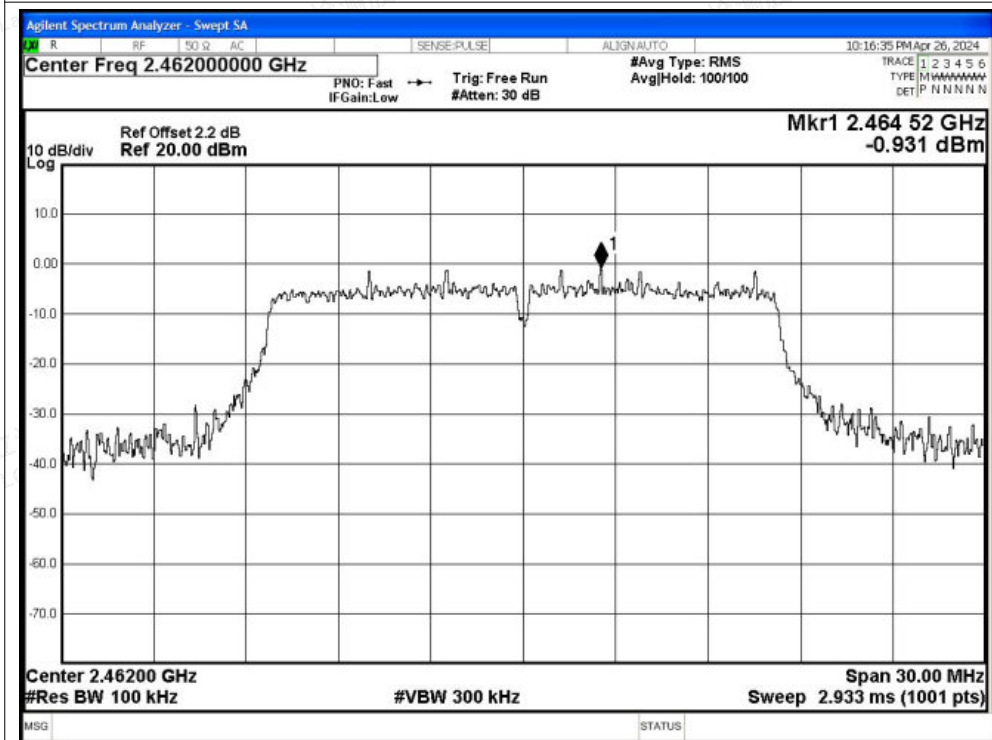

Tx. Spurious NVNT g 2462MHz Ant1 Ref