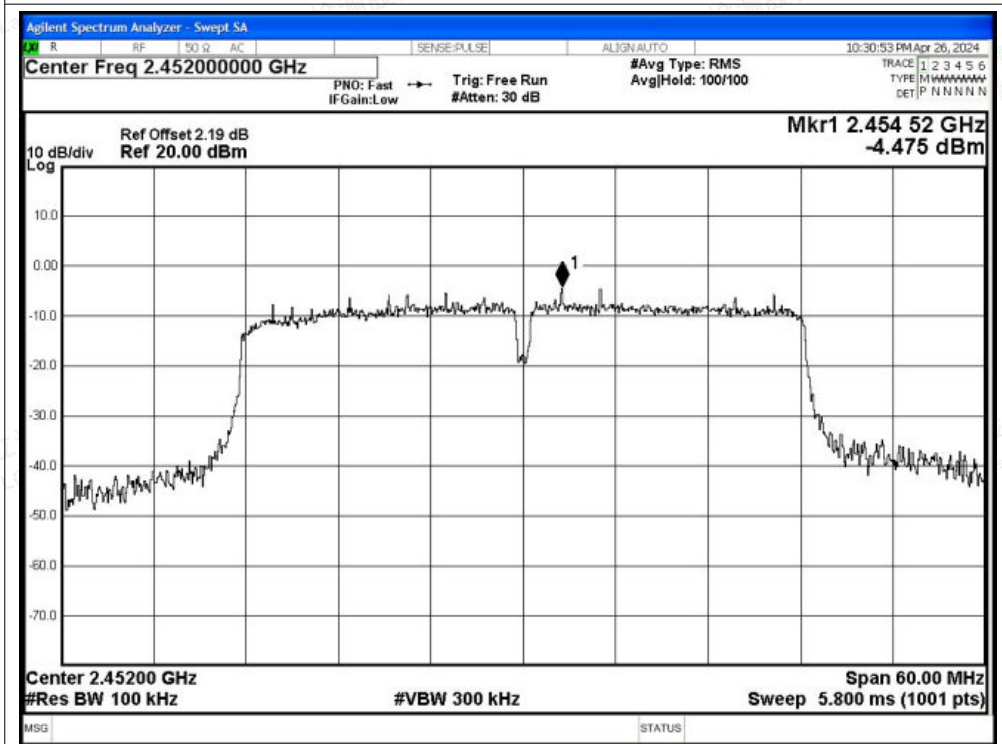

Tx. Spurious NVNT n40 2452MHz Ant1 Ref