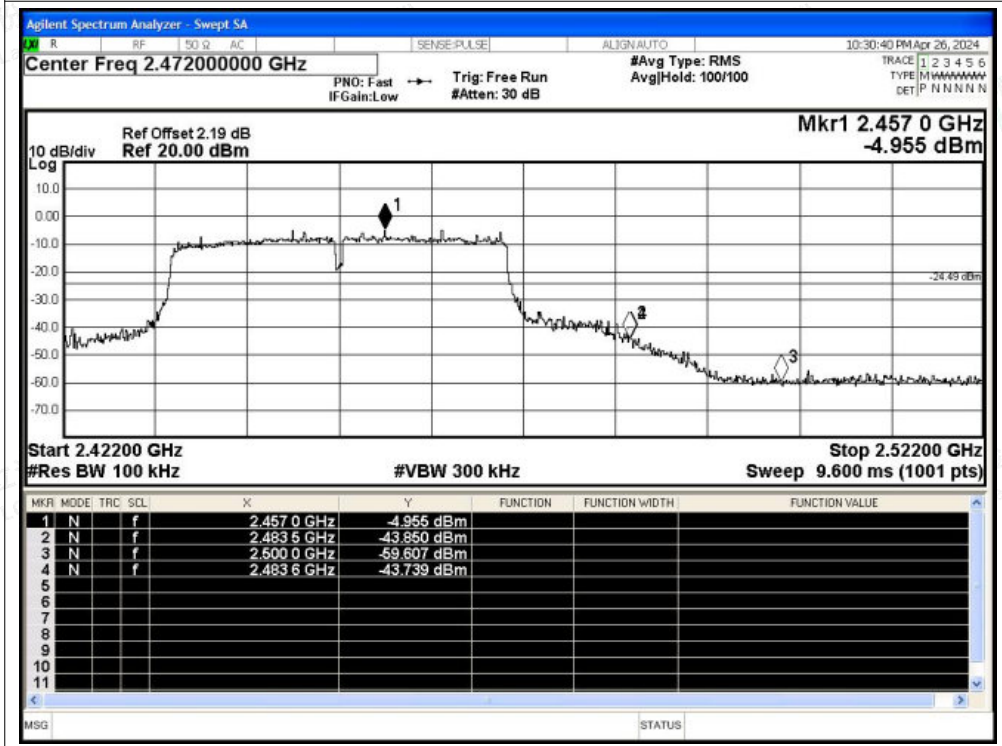

Scan code to check authenticity

Band Edge NVNT n40 2452MHz Ant1 Ref

Band Edge NVNT n40 2452MHz Ant1 Emission

Shenzhen LCS Compliance Testing Laboratory Ltd.

Add: 101, 201 Bldg A & 301 Bldg C, Juji Industrial Park Yabianxueziwei, Shajing Street, Baoan District, Shenzhen, 518000, China