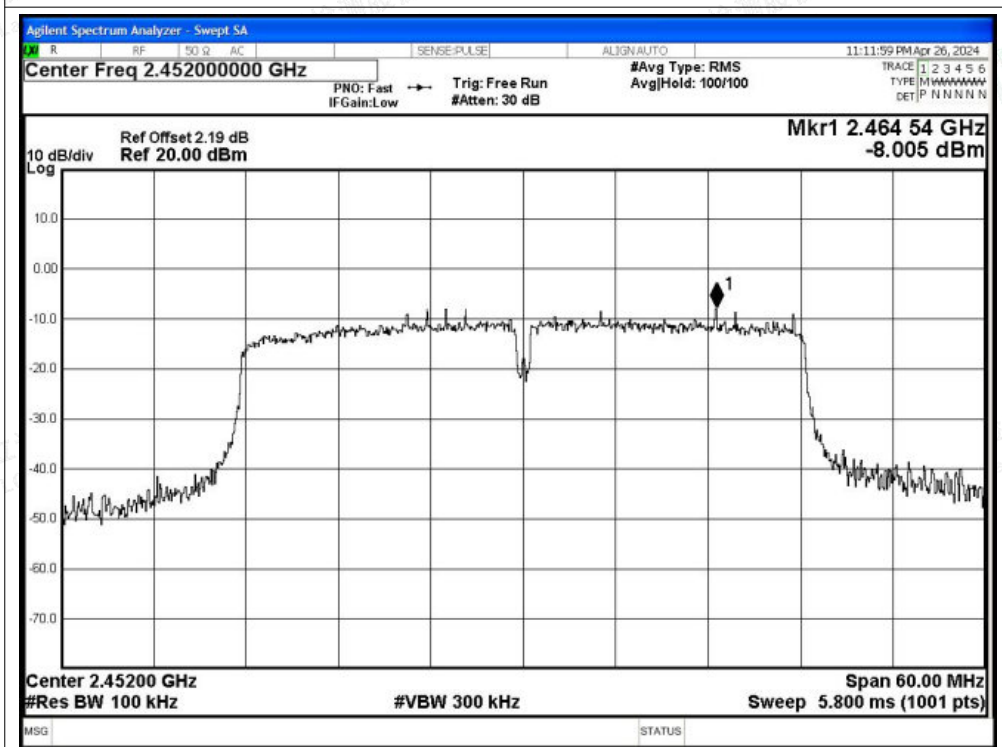

Band Edge NVNT n40 2452MHz Ant2 Ref