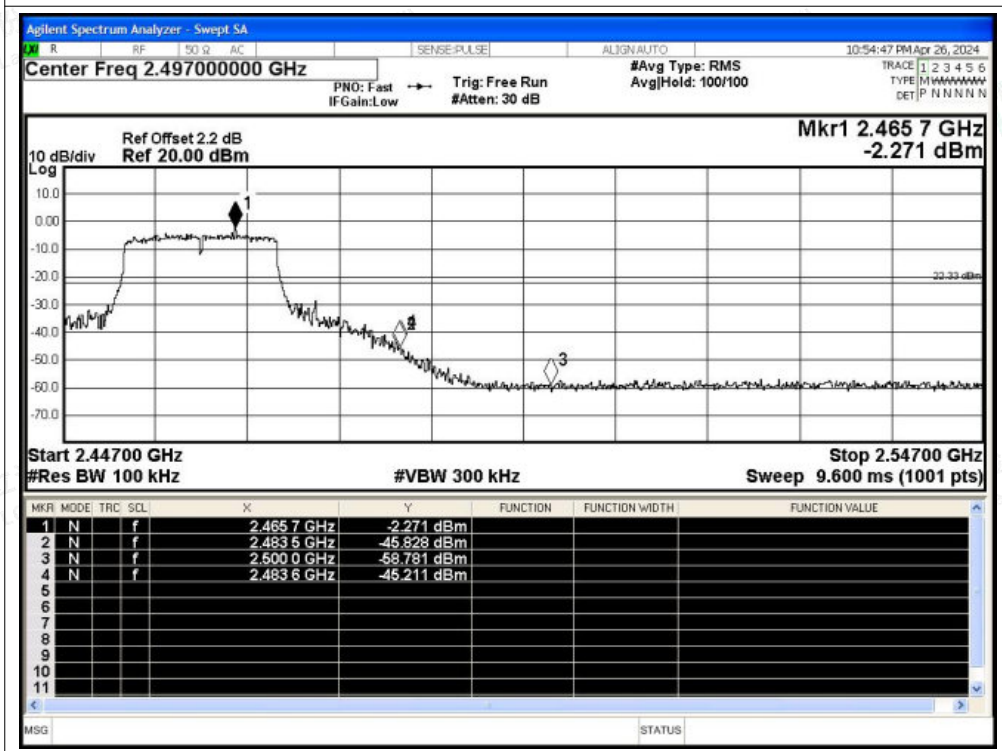

Tel: +(86) 0755-82591330 | E-mail: webmaster@lcs-cert.com | Web: www.lcs-cert.com

Scan code to check authenticity

Band Edge NVNT g 2462MHz Ant2 Ref

Band Edge NVNT g 2462MHz Ant2 Emission

Band Edge NVNT n20 2412MHz Ant2 Ref