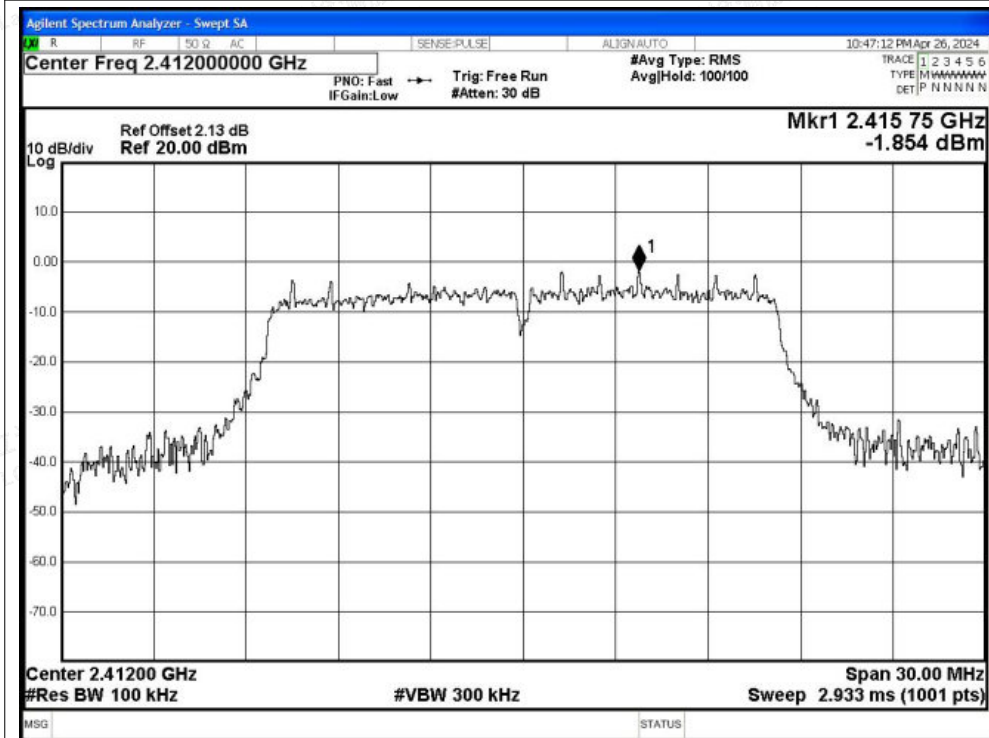

Tx. Spurious NVNT g 2412MHz Ant2 Ref