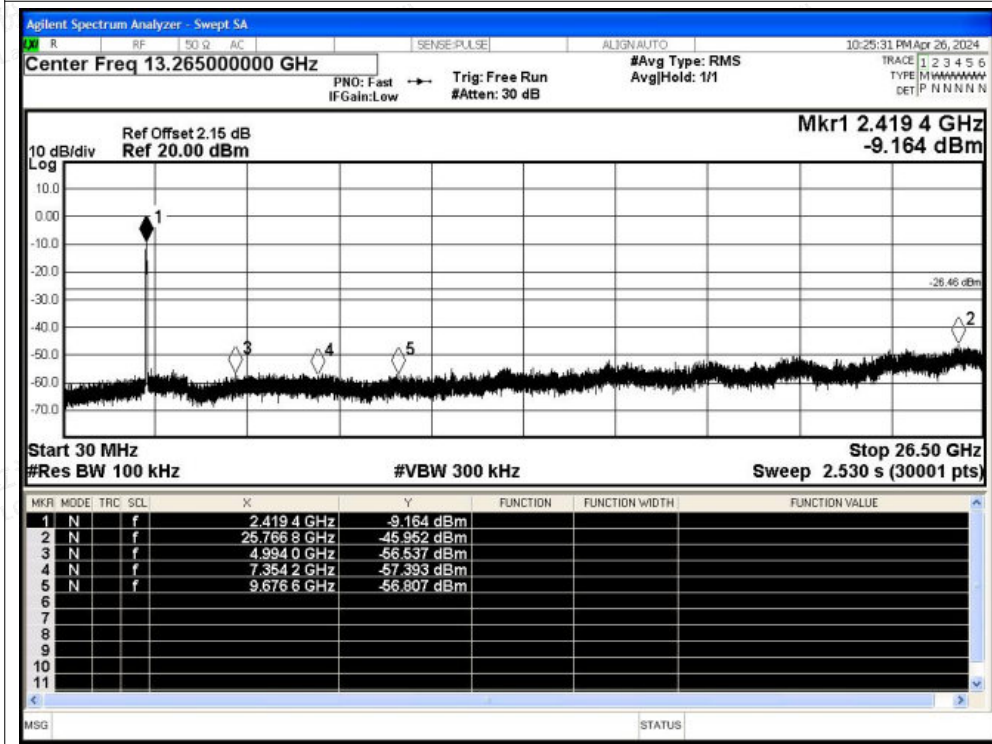

Tx. Spurious NVNT n40 2422MHz Ant1 Emission

Shenzhen LCS Compliance Testing Laboratory Ltd.

Add: 101, 201 Bldg A & 301 Bldg C, Juji Industrial Park Yabianxueziwei, Shajing Street, Baoan District, Shenzhen, 518000, China

Tel: +(86) 0755-82591330 | E-mail: webmaster@lcs-cert.com | Web: www.lcs-cert.com

Scan code to check authenticity