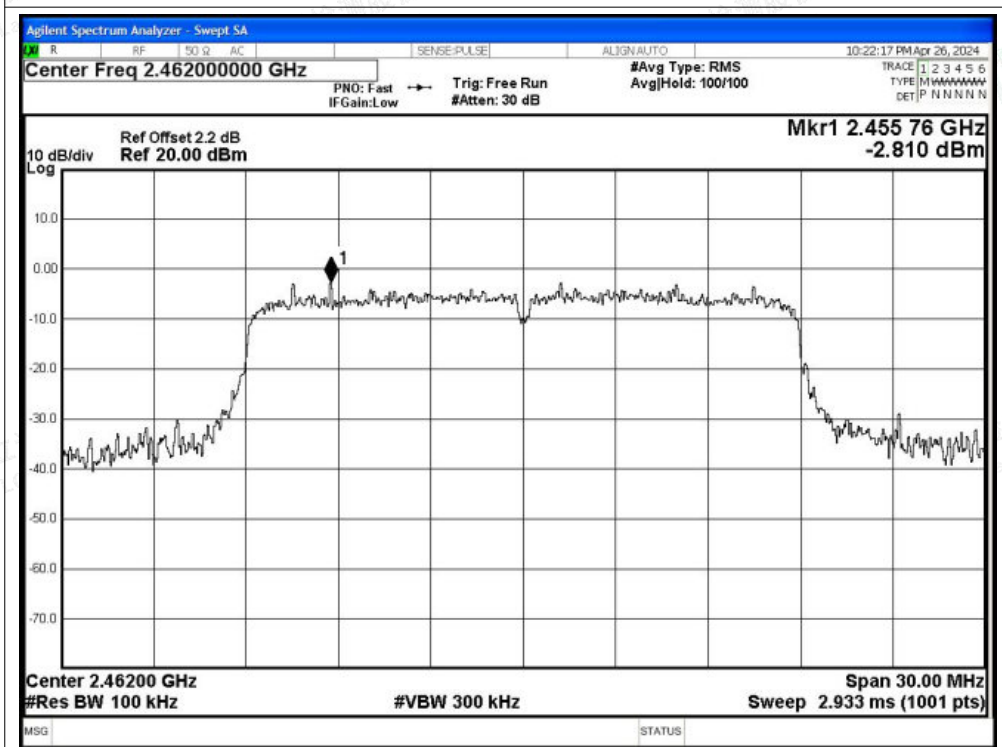

Band Edge NVNT n20 2462MHz Ant1 Ref

Band Edge NVNT n20 2462MHz Ant1 Emission

Shenzhen LCS Compliance Testing Laboratory Ltd.

Add: 101, 201 Bldg A & 301 Bldg C, Juji Industrial Park Yabianxueziwei, Shajing Street, Baoan District, Shenzhen, 518000, China