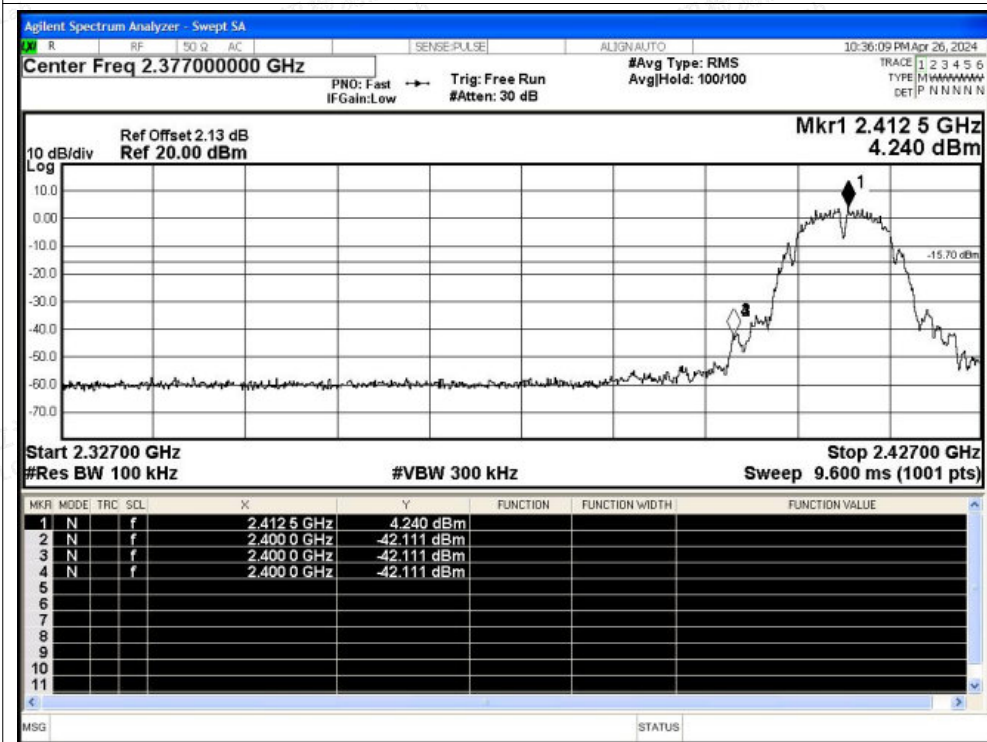

Band Edge NVNT b 2412MHz Ant2 Emission

Shenzhen LCS Compliance Testing Laboratory Ltd.

Add: 101, 201 Bldg A & 301 Bldg C, Juji Industrial Park Yabianxueziwei, Shajing Street, Baoan District, Shenzhen, 518000, China

Tel: +(86) 0755-82591330 | E-mail: webmaster@lcs-cert.com | Web: www.lcs-cert.com

Scan code to check authenticity