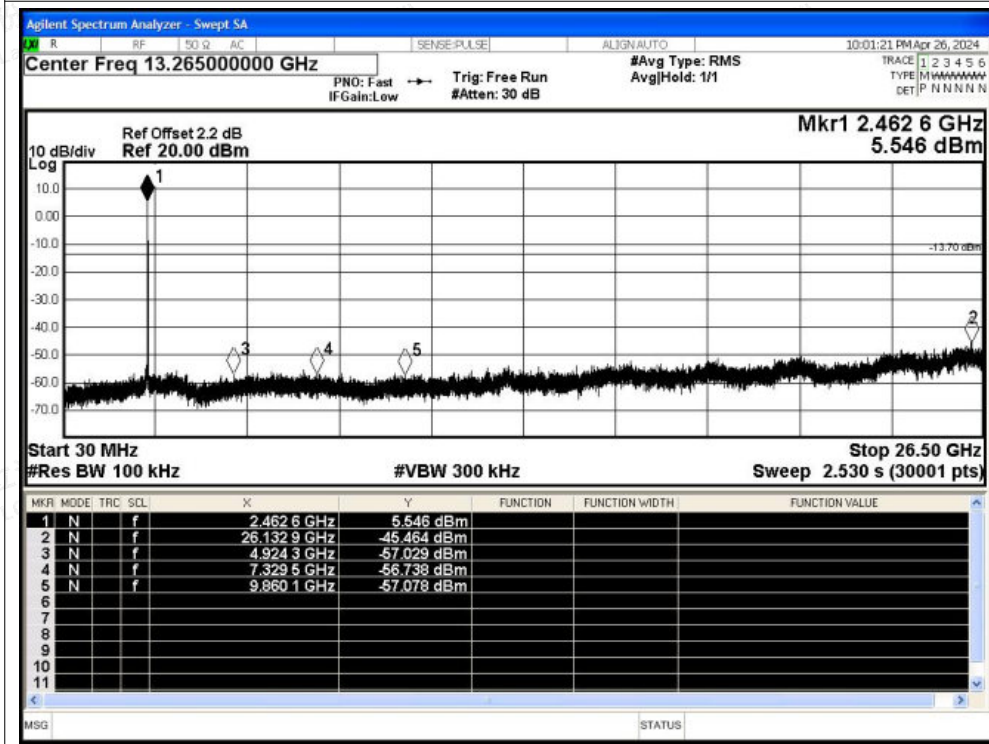

Scan code to check authenticity

Tx. Spurious NVNT b 2462MHz Ant1 Ref

Tx. Spurious NVNT b 2462MHz Ant1 Emission

Tx. Spurious NVNT g 2412MHz Ant1 Ref

Tx. Spurious NVNT g 2412MHz Ant1 Emission

Shenzhen LCS Compliance Testing Laboratory Ltd.