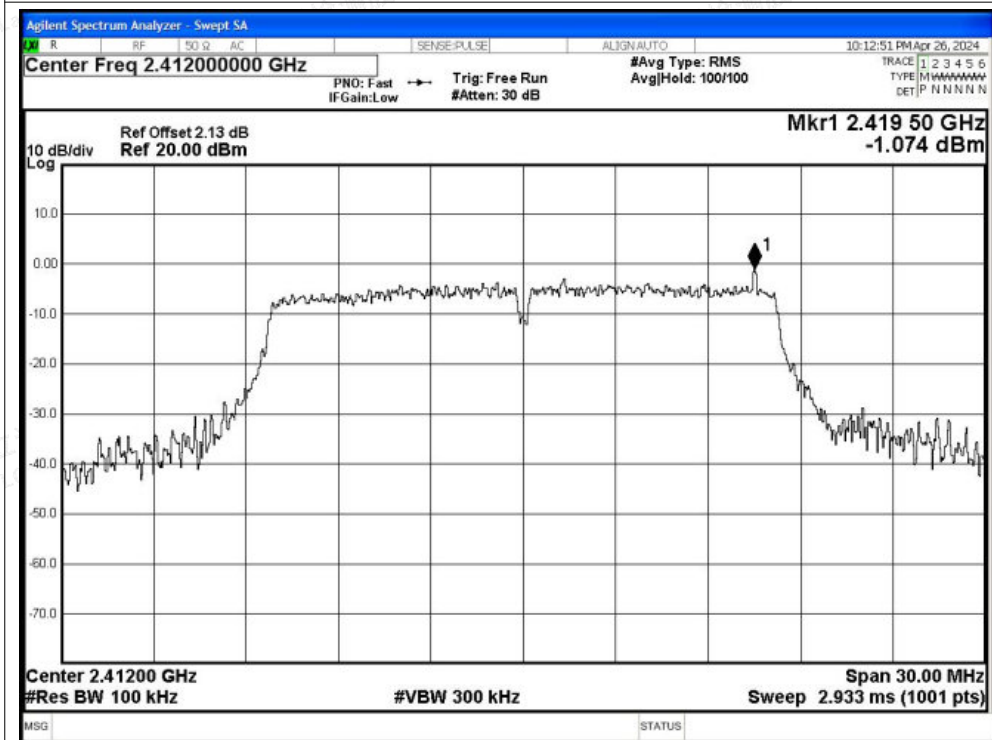

Scan code to check authenticity

Tx. Spurious NVNT b 2462MHz Ant1 Ref

Tx. Spurious NVNT b 2462MHz Ant1 Emission

Tx. Spurious NVNT g 2412MHz Ant1 Ref

Tx. Spurious NVNT g 2412MHz Ant1 Emission

Shenzhen LCS Compliance Testing Laboratory Ltd.