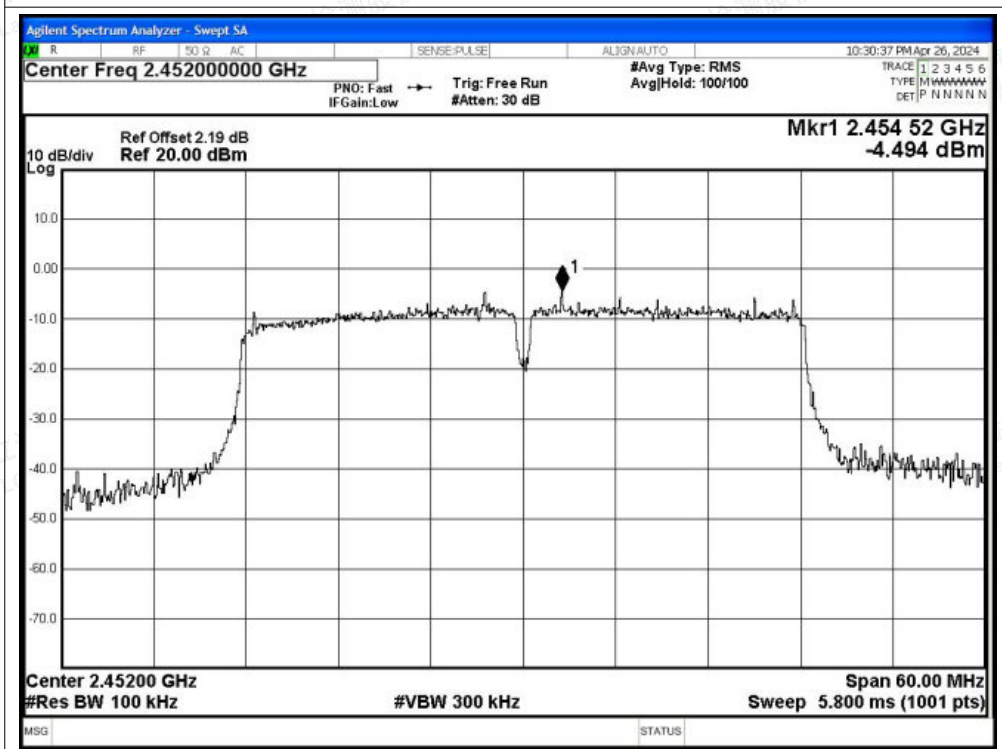

Band Edge NVNT n40 2452MHz Ant1 Ref