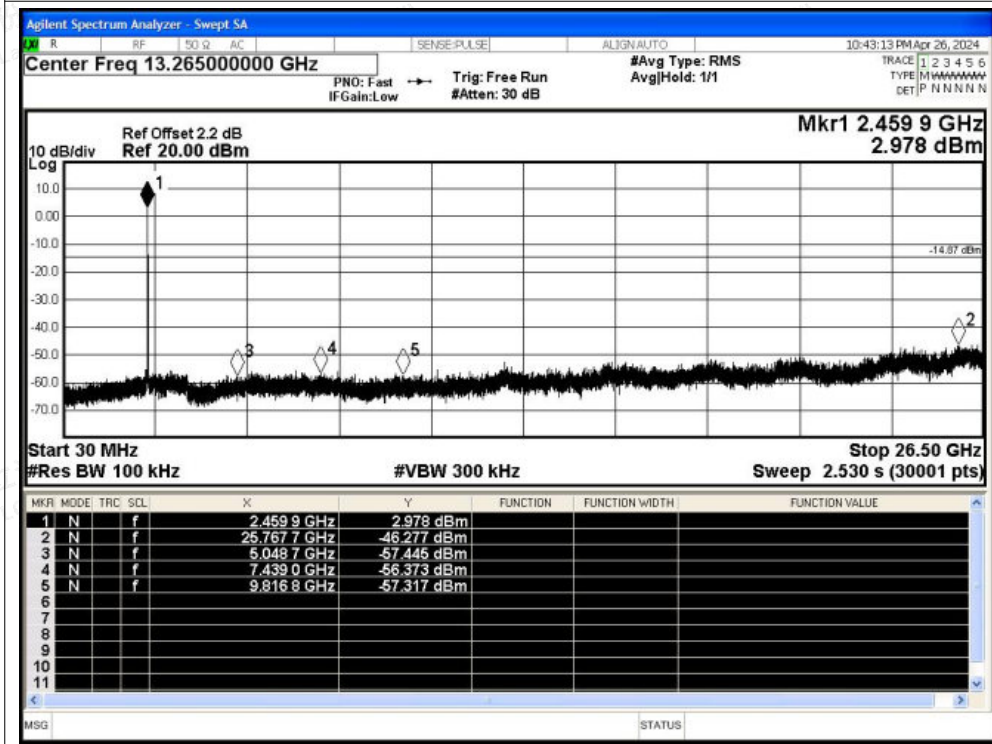

Scan code to check authenticity

Tx. Spurious NVNT b 2462MHz Ant2 Ref

Tx. Spurious NVNT b 2462MHz Ant2 Emission

Shenzhen LCS Compliance Testing Laboratory Ltd.

Add: 101, 201 Bldg A & 301 Bldg C, Juji Industrial Park Yabianxueziwei, Shajing Street, Baoan District, Shenzhen, 518000, China