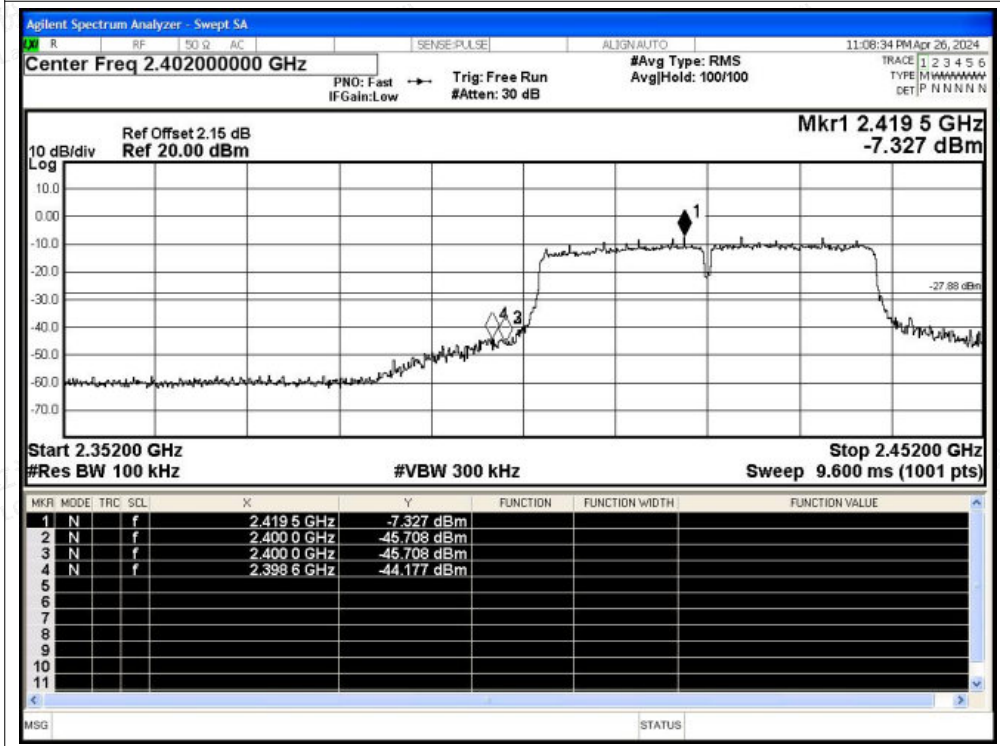

Scan code to check authenticity

Band Edge NVNT n40 2422MHz Ant2 Ref

Band Edge NVNT n40 2422MHz Ant2 Emission

Shenzhen LCS Compliance Testing Laboratory Ltd.

Add: 101, 201 Bldg A & 301 Bldg C, Juji Industrial Park Yabianxueziwei, Shajing Street, Baoan District, Shenzhen, 518000, China