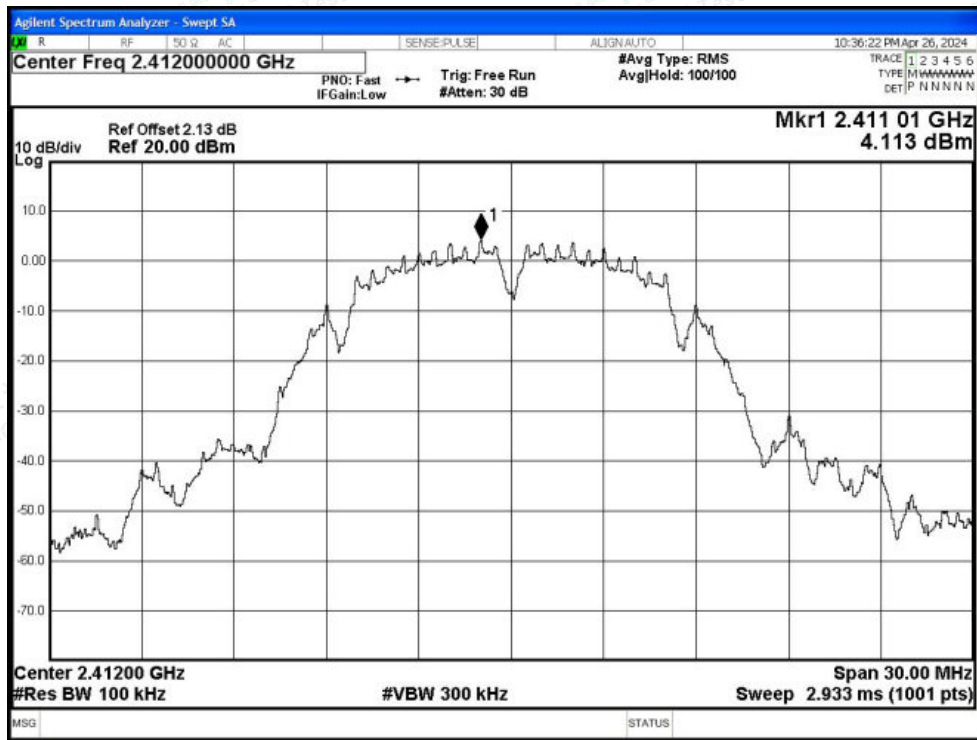

Test Graphs

Tx. Spurious NVNT b 2412MHz Ant2 Ref