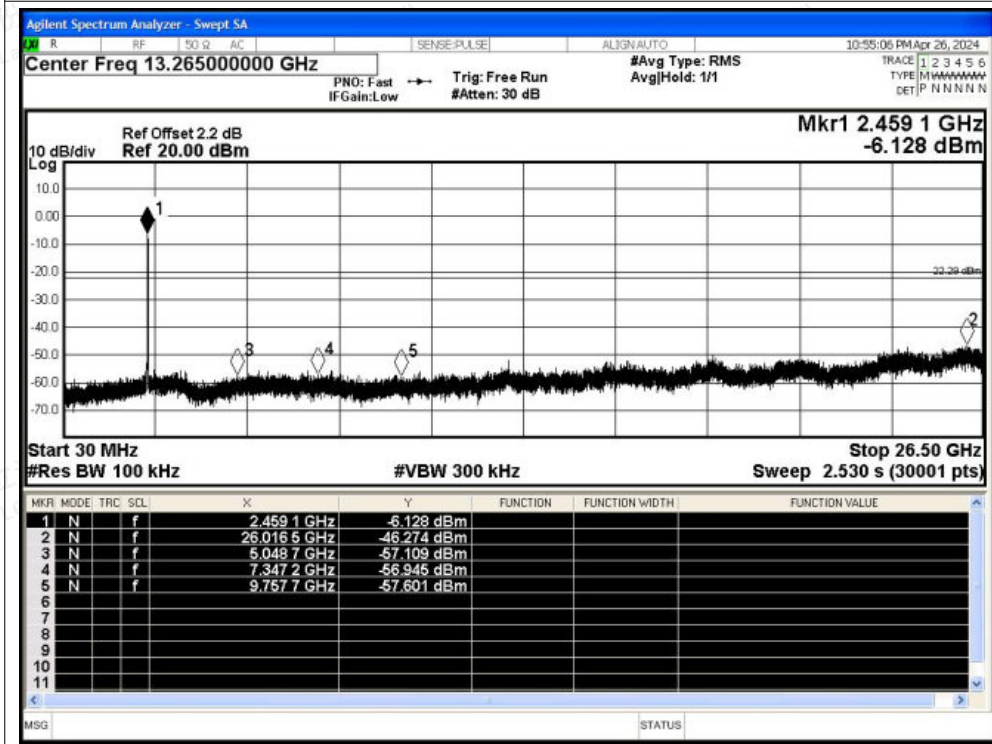

Tx. Spurious NVNT g 2462MHz Ant2 Emission

Shenzhen LCS Compliance Testing Laboratory Ltd.

Add: 101, 201 Bldg A & 301 Bldg C, Juji Industrial Park Yabianxueziwei, Shajing Street, Baoan District, Shenzhen, 518000, China

Tel: +(86) 0755-82591330 | E-mail: webmaster@lcs-cert.com | Web: www.lcs-cert.com

Scan code to check authenticity