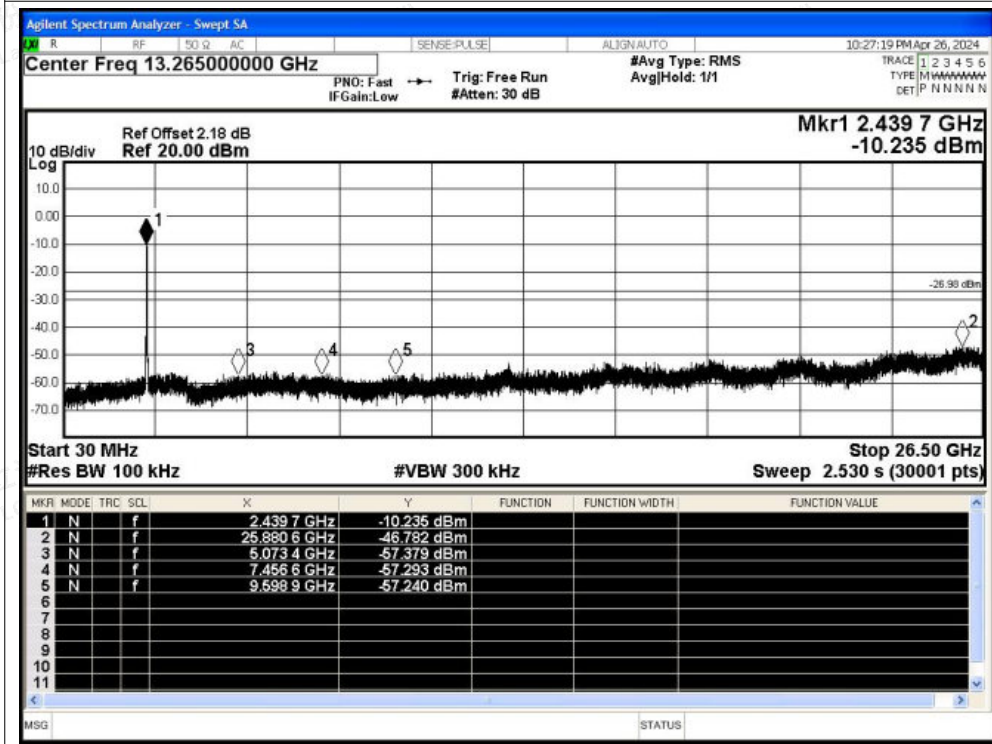

Scan code to check authenticity

Tx. Spurious NVNT n40 2437MHz Ant1 Ref

Tx. Spurious NVNT n40 2437MHz Ant1 Emission

Shenzhen LCS Compliance Testing Laboratory Ltd.

Add: 101, 201 Bldg A & 301 Bldg C, Juji Industrial Park Yabianxueziwei, Shajing Street, Baoan District, Shenzhen, 518000, China