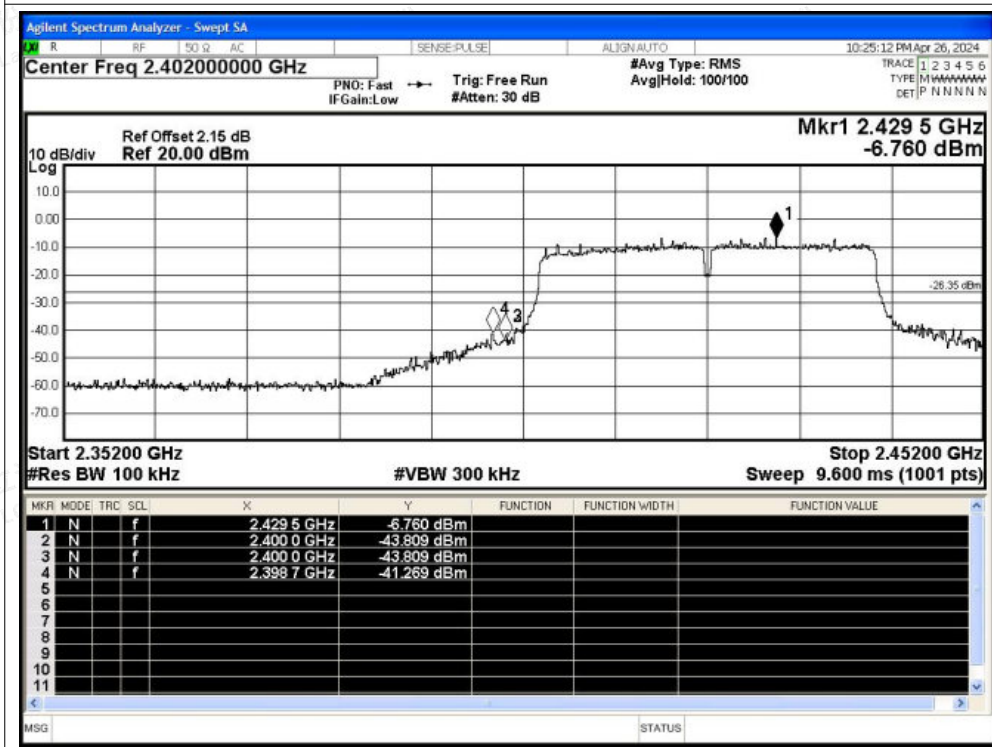

Tel: +(86) 0755-82591330 | E-mail: webmaster@lcs-cert.com | Web: www.lcs-cert.com

Scan code to check authenticity

Band Edge NVNT n40 2422MHz Ant1 Ref

Band Edge NVNT n40 2422MHz Ant1 Emission

Shenzhen LCS Compliance Testing Laboratory Ltd.