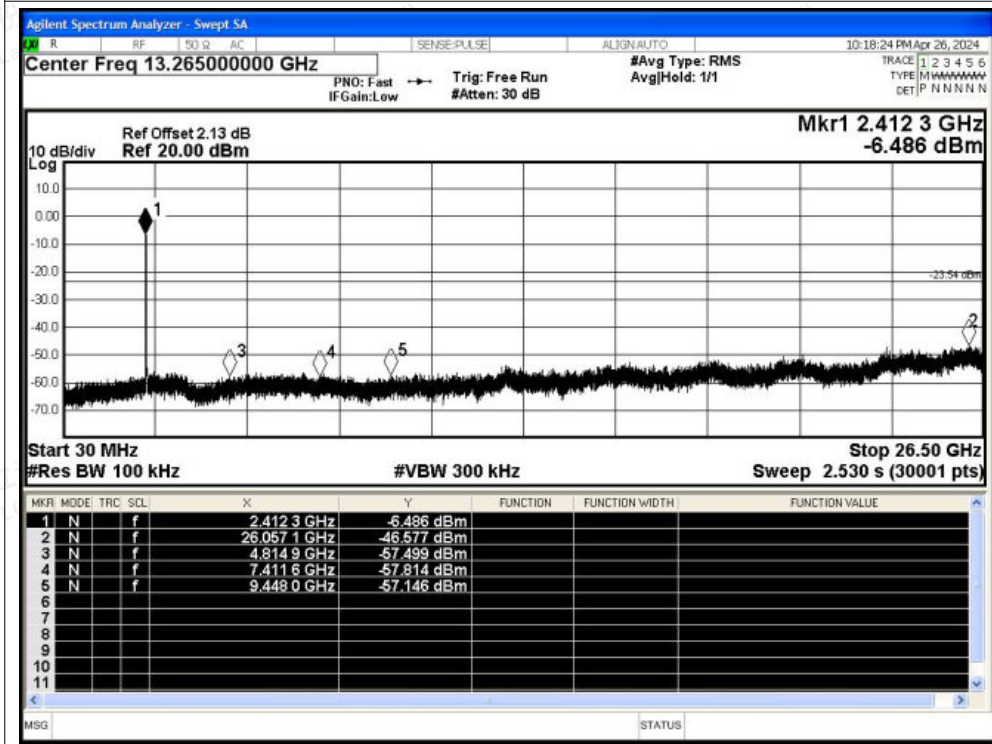

Scan code to check authenticity

Tx. Spurious NVNT n20 2412MHz Ant1 Ref

Tx. Spurious NVNT n20 2412MHz Ant1 Emission

Shenzhen LCS Compliance Testing Laboratory Ltd.

Add: 101, 201 Bldg A & 301 Bldg C, Juji Industrial Park Yabianxueziwei, Shajing Street, Baoan District, Shenzhen, 518000, China