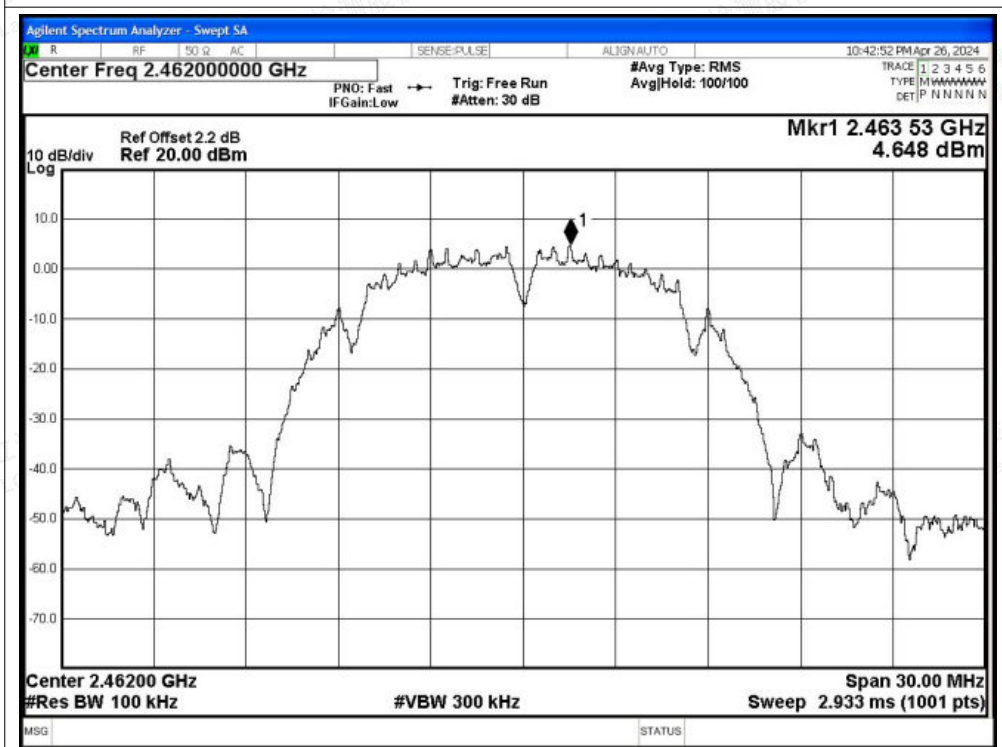

Band Edge NVNT b 2462MHz Ant2 Ref