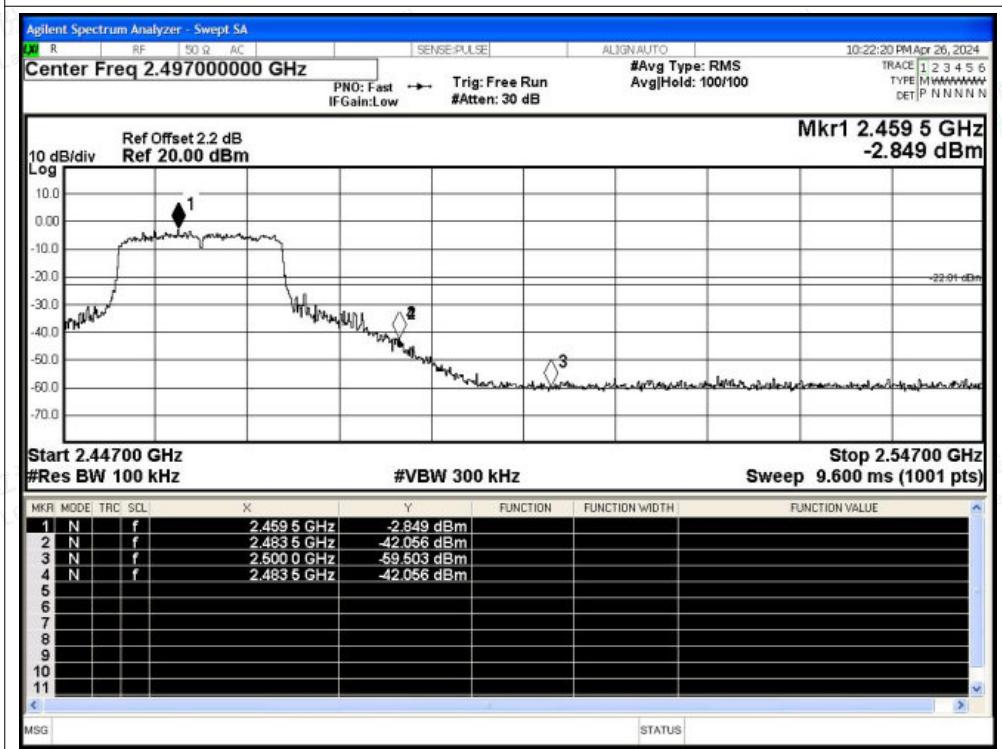

Band Edge NVNT n20 2462MHz Ant1 Ref

Band Edge NVNT n20 2462MHz Ant1 Emission

Shenzhen LCS Compliance Testing Laboratory Ltd.

Add: 101, 201 Bldg A & 301 Bldg C, Juji Industrial Park Yabianxueziwei, Shajing Street, Baoan District, Shenzhen, 518000, China