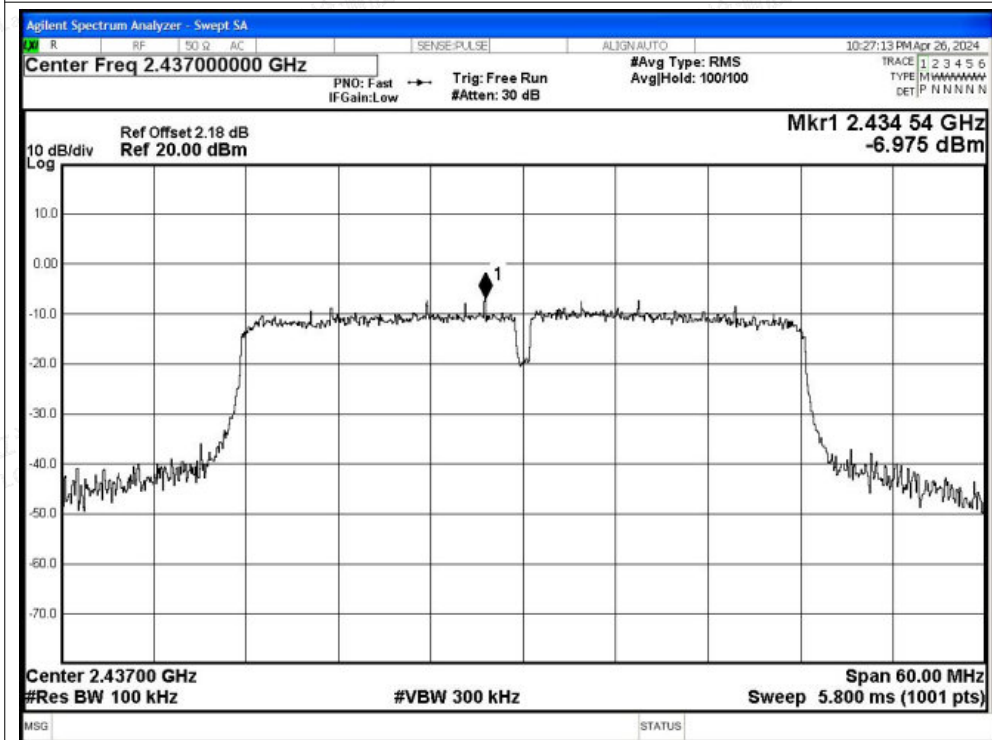

Tx. Spurious NVNT n40 2437MHz Ant1 Ref