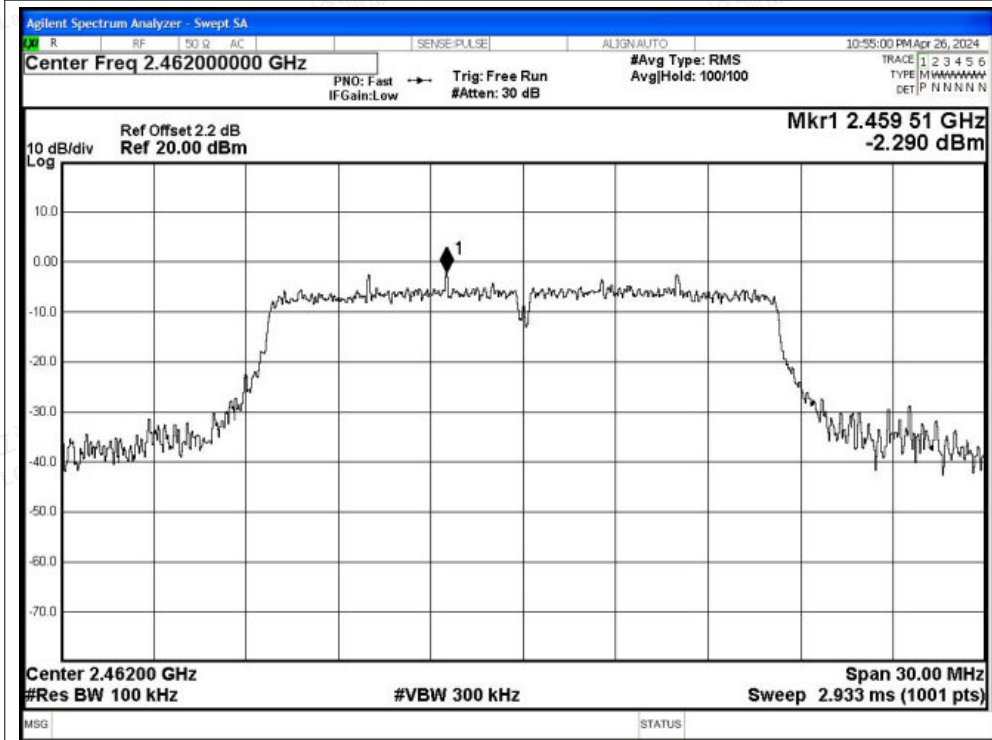

Tx. Spurious NVNT g 2462MHz Ant2 Ref