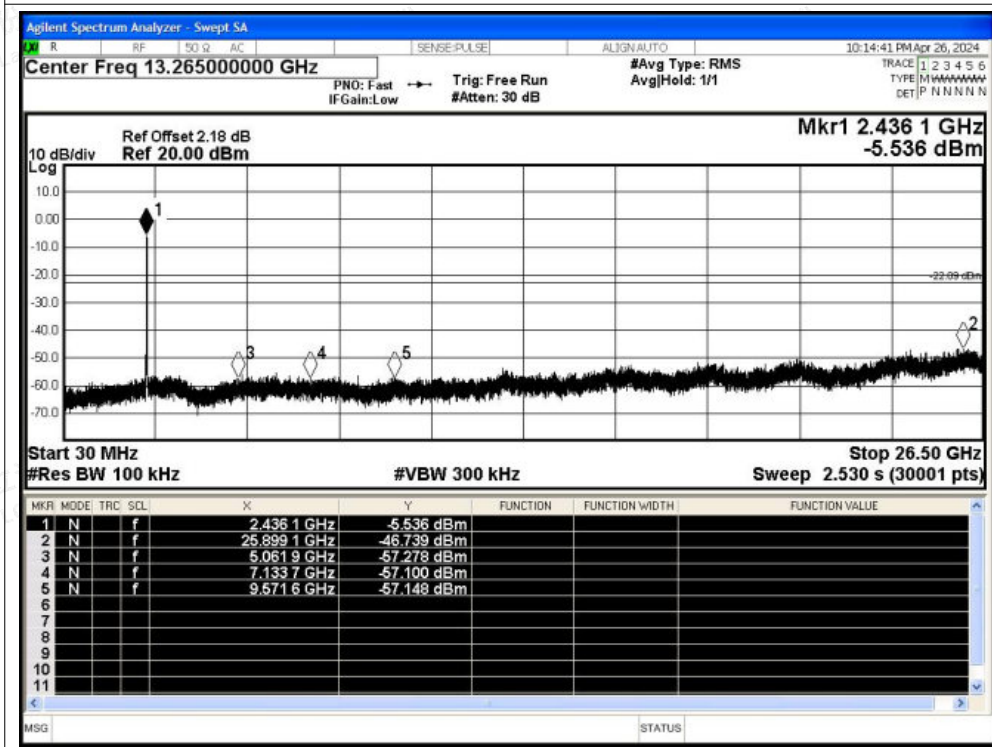

Tx. Spurious NVNT g 2437MHz Ant1 Emission

Shenzhen LCS Compliance Testing Laboratory Ltd.

Add: 101, 201 Bldg A & 301 Bldg C, Juji Industrial Park Yabianxueziwei, Shajing Street, Baoan District, Shenzhen, 518000, China

Tel: +(86) 0755-82591330 | E-mail: webmaster@lcs-cert.com | Web: www.lcs-cert.com

Scan code to check authenticity