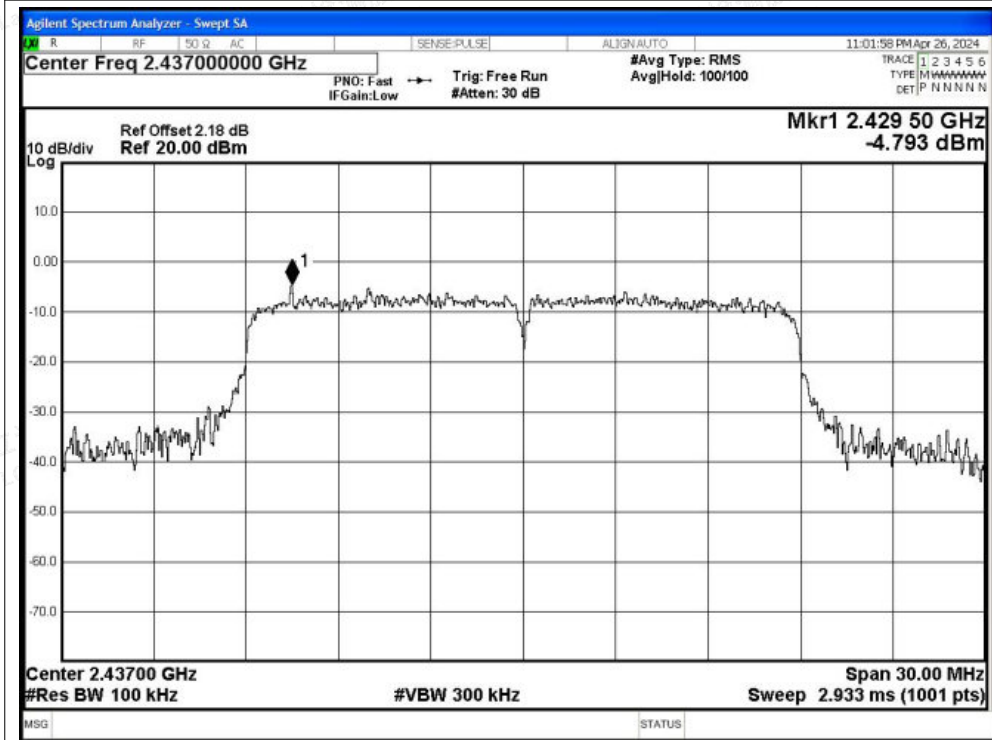

Tx. Spurious NVNT n20 2437MHz Ant2 Ref