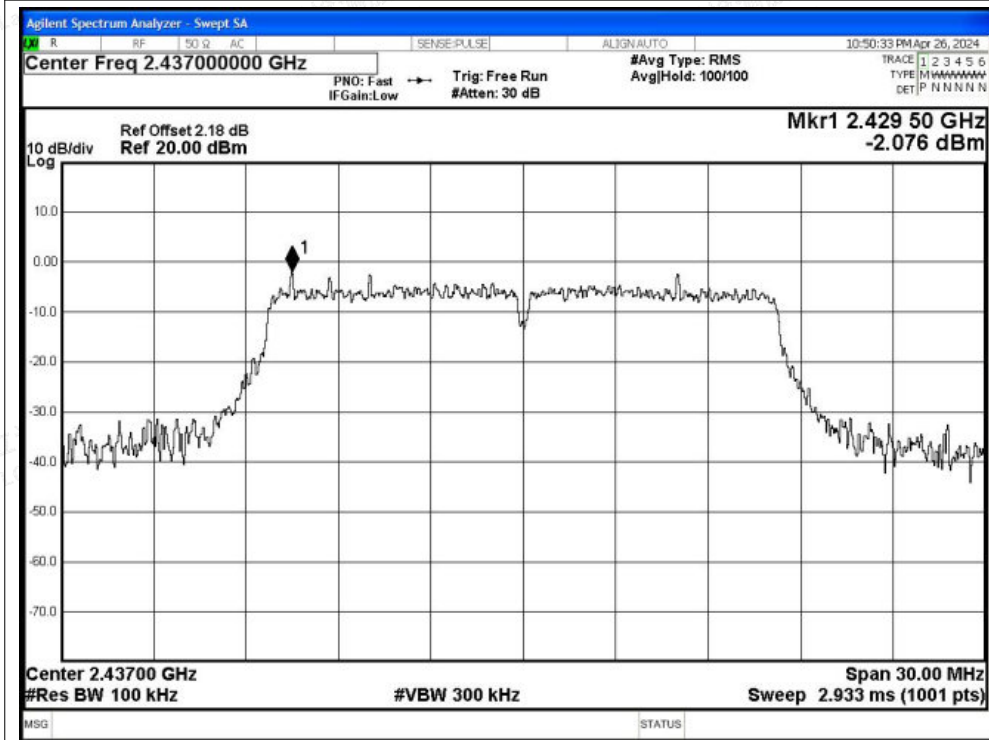

Tx. Spurious NVNT g 2437MHz Ant2 Ref