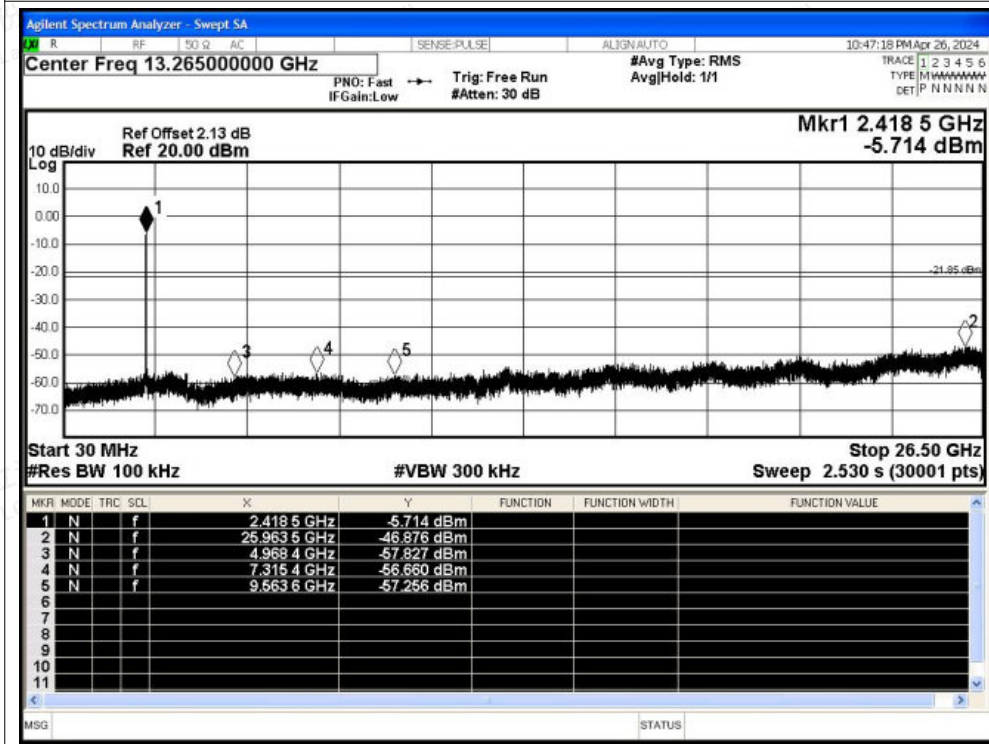

Tx. Spurious NVNT g 2412MHz Ant2 Emission

Shenzhen LCS Compliance Testing Laboratory Ltd.

Add: 101, 201 Bldg A & 301 Bldg C, Juji Industrial Park Yabianxueziwei, Shajing Street, Baoan District, Shenzhen, 518000, China

Tel: +(86) 0755-82591330 | E-mail: webmaster@lcs-cert.com | Web: www.lcs-cert.com

Scan code to check authenticity