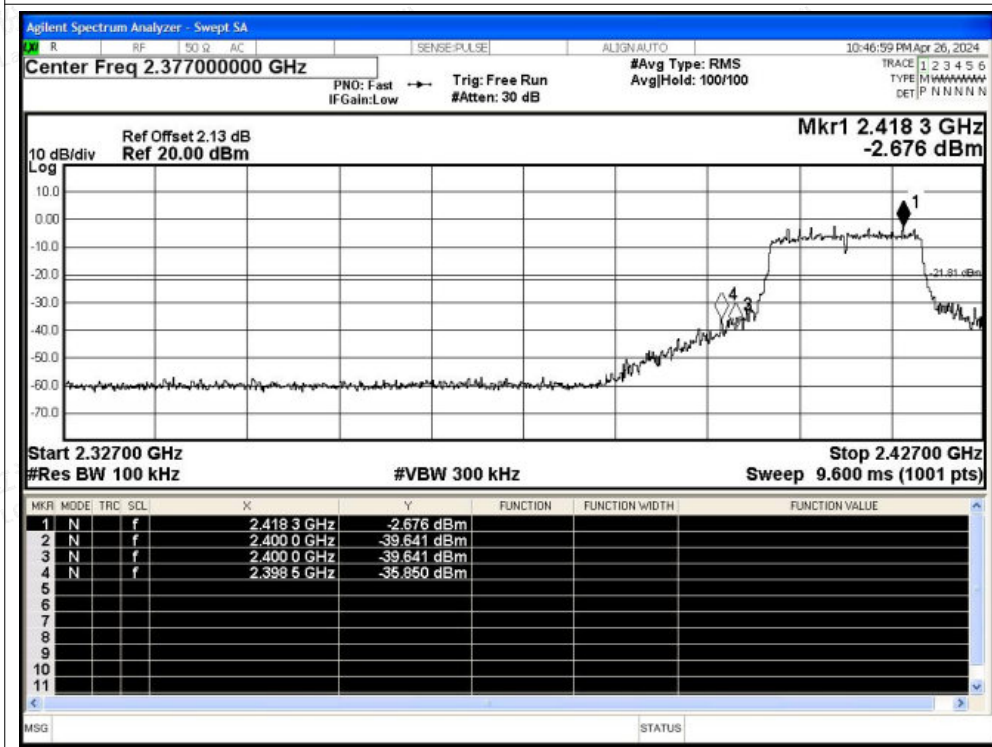

Band Edge NVNT g 2412MHz Ant2 Emission

Shenzhen LCS Compliance Testing Laboratory Ltd.

Add: 101, 201 Bldg A & 301 Bldg C, Juji Industrial Park Yabianxueziwei, Shajing Street, Baoan District, Shenzhen, 518000, China

Tel: +(86) 0755-82591330 | E-mail: webmaster@lcs-cert.com | Web: www.lcs-cert.com

Scan code to check authenticity