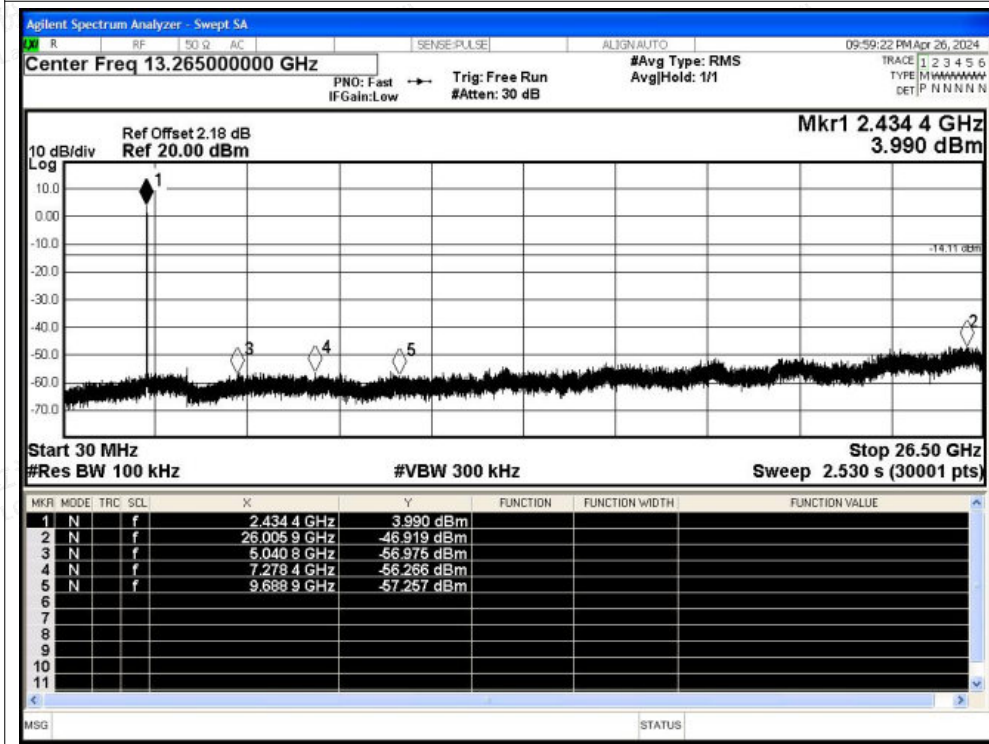

Tx. Spurious NVNT b 2437MHz Ant1 Emission

Shenzhen LCS Compliance Testing Laboratory Ltd.

Add: 101, 201 Bldg A & 301 Bldg C, Juji Industrial Park Yabianxueziwei, Shajing Street, Baoan District, Shenzhen, 518000, China

Tel: +(86) 0755-82591330 | E-mail: webmaster@lcs-cert.com | Web: www.lcs-cert.com

Scan code to check authenticity