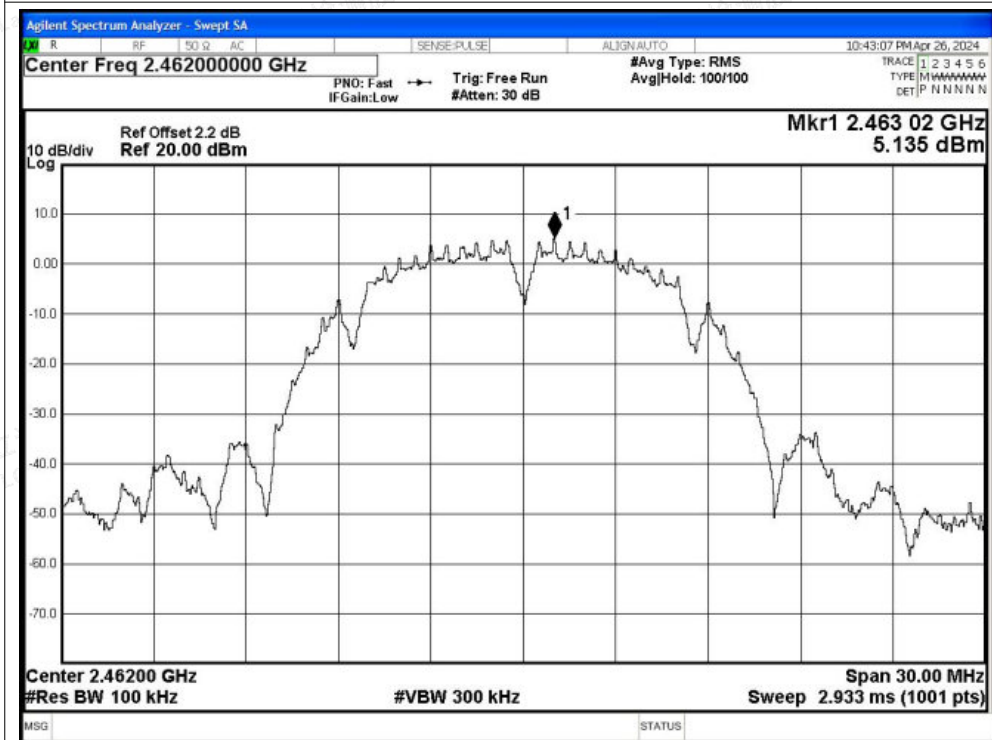

Tx. Spurious NVNT b 2462MHz Ant2 Ref