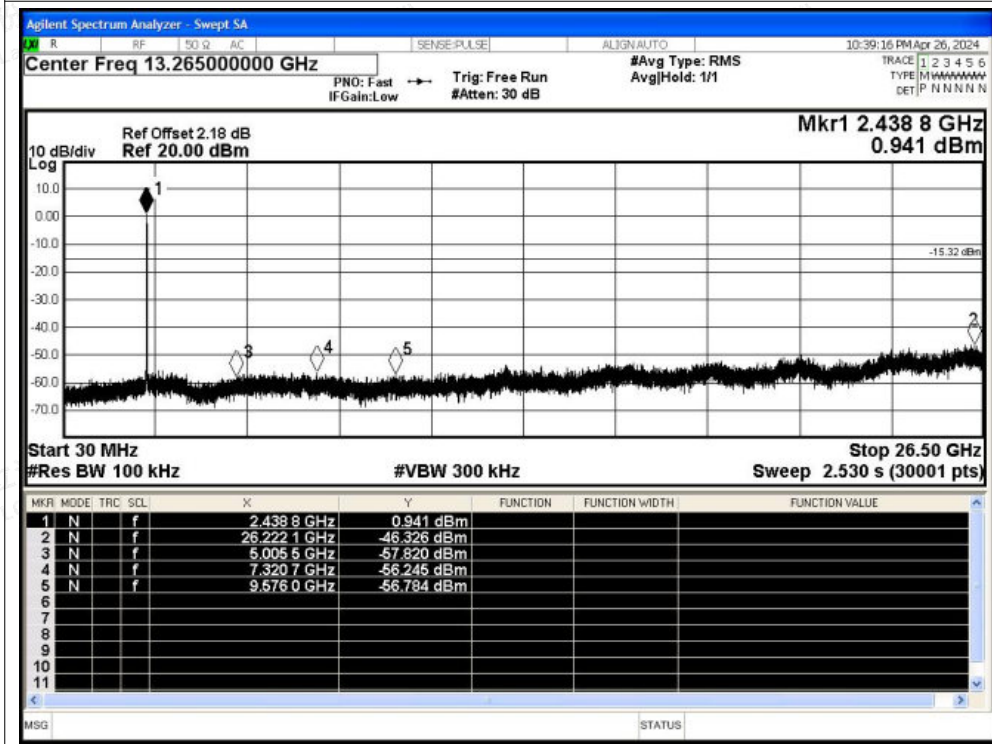

Tx. Spurious NVNT b 2437MHz Ant2 Emission

Shenzhen LCS Compliance Testing Laboratory Ltd.

Add: 101, 201 Bldg A & 301 Bldg C, Juji Industrial Park Yabianxueziwei, Shajing Street, Baoan District, Shenzhen, 518000, China

Tel: +(86) 0755-82591330 | E-mail: webmaster@lcs-cert.com | Web: www.lcs-cert.com

Scan code to check authenticity