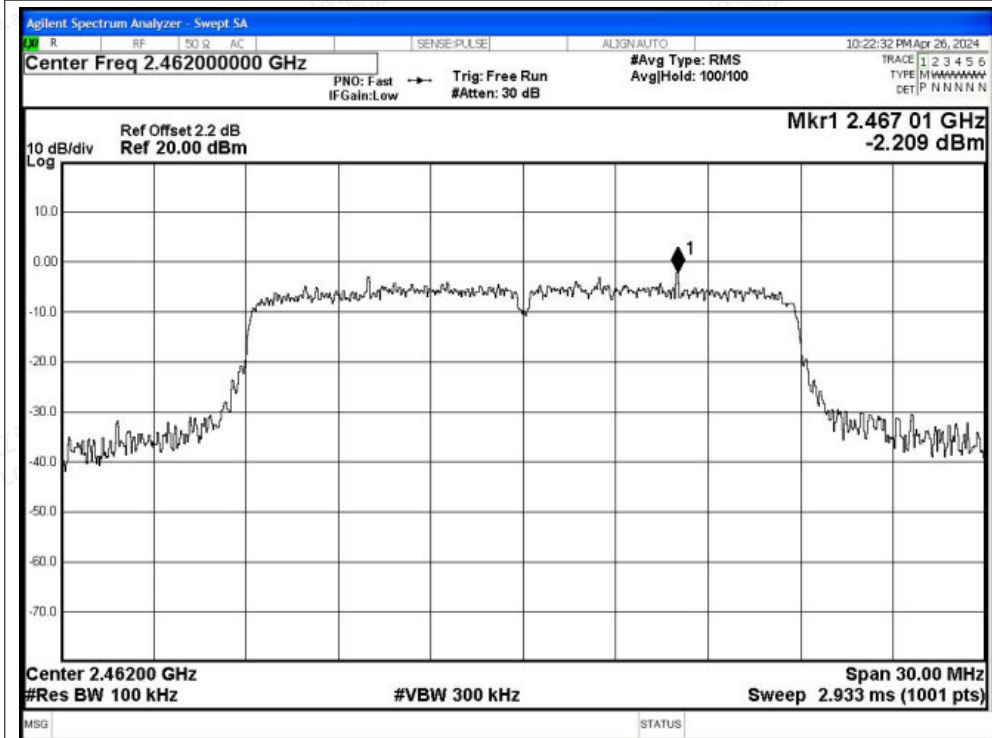

Tx. Spurious NVNT n20 2462MHz Ant1 Ref