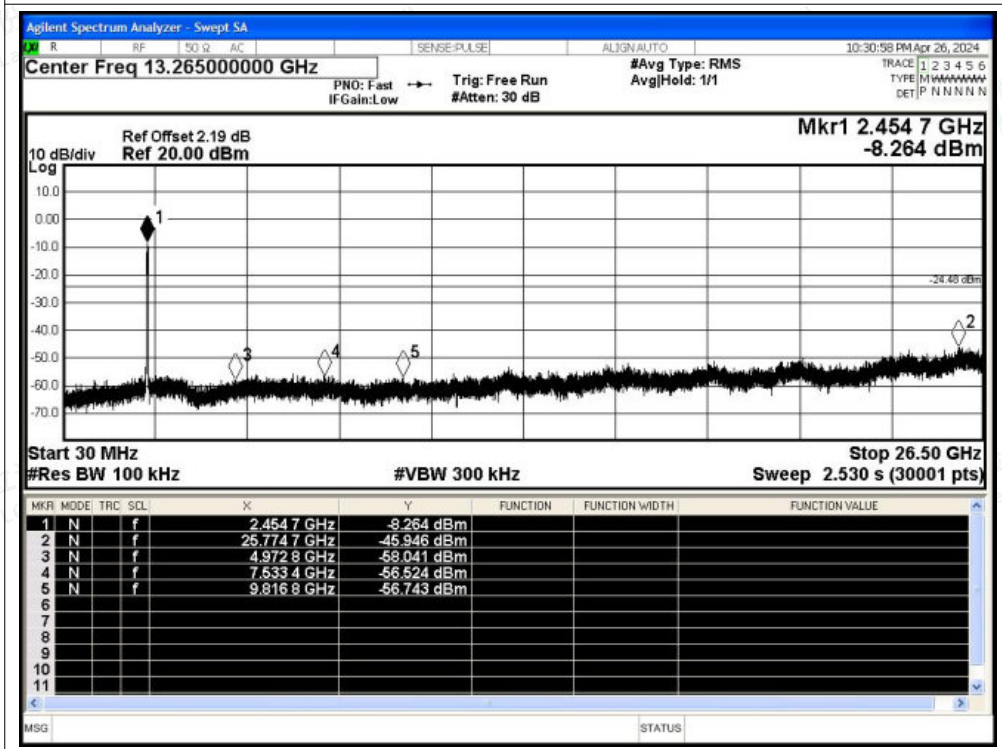

Tel: +(86) 0755-82591330 | E-mail: webmaster@lcs-cert.com | Web: www.lcs-cert.com

Scan code to check authenticity

Tx. Spurious NVNT n40 2452MHz Ant1 Ref

Tx. Spurious NVNT n40 2452MHz Ant1 Emission

Shenzhen LCS Compliance Testing Laboratory Ltd.