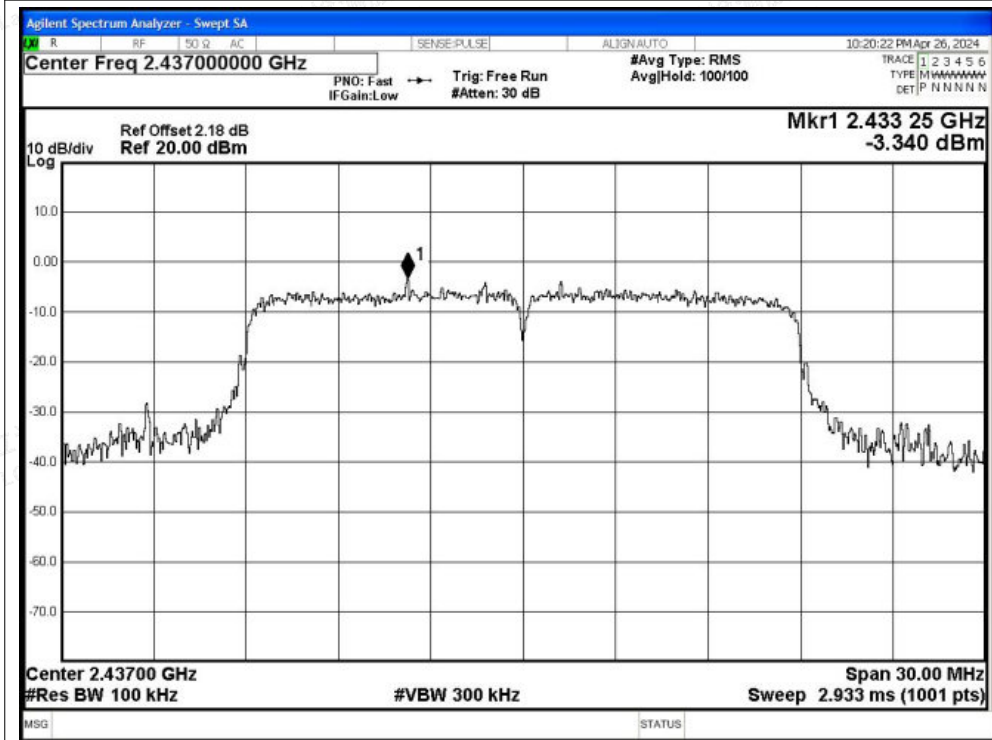

Tx. Spurious NVNT n20 2437MHz Ant1 Ref