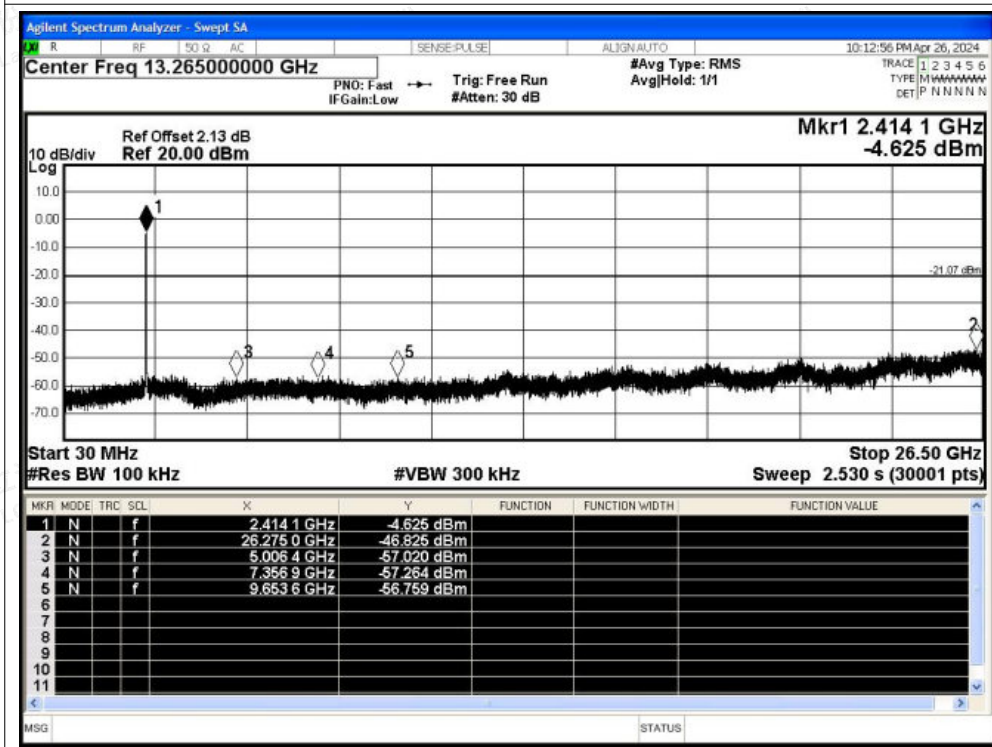

Scan code to check authenticity

Tx. Spurious NVNT b 2462MHz Ant1 Ref

Tx. Spurious NVNT b 2462MHz Ant1 Emission

Tx. Spurious NVNT g 2412MHz Ant1 Ref

Tx. Spurious NVNT g 2412MHz Ant1 Emission

Shenzhen LCS Compliance Testing Laboratory Ltd.