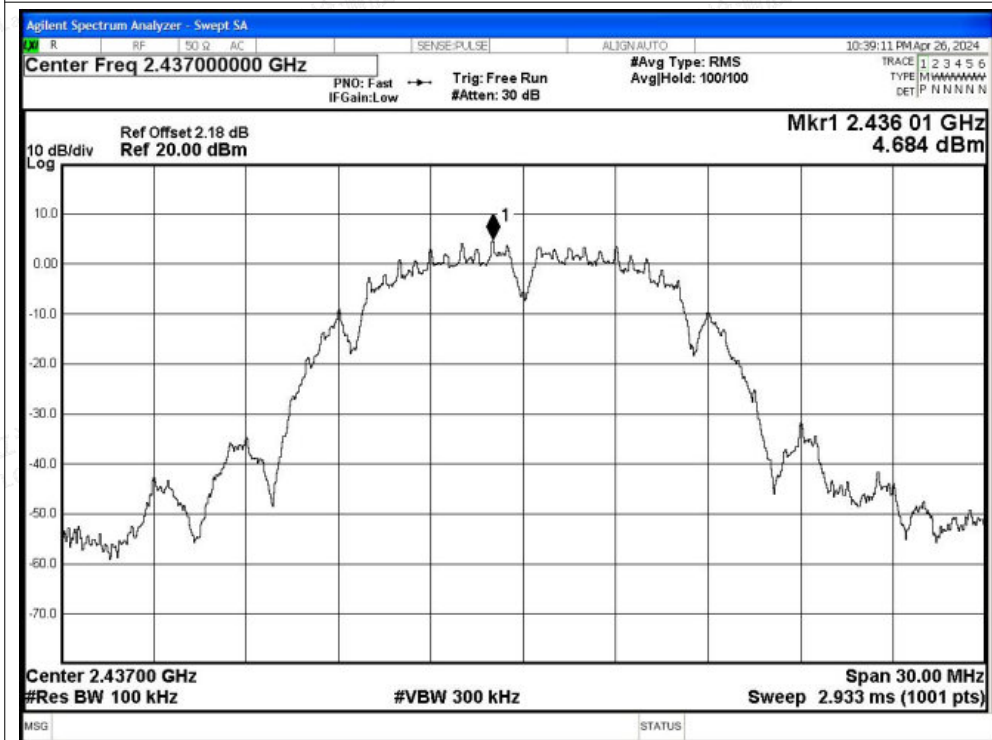

Tx. Spurious NVNT b 2437MHz Ant2 Ref