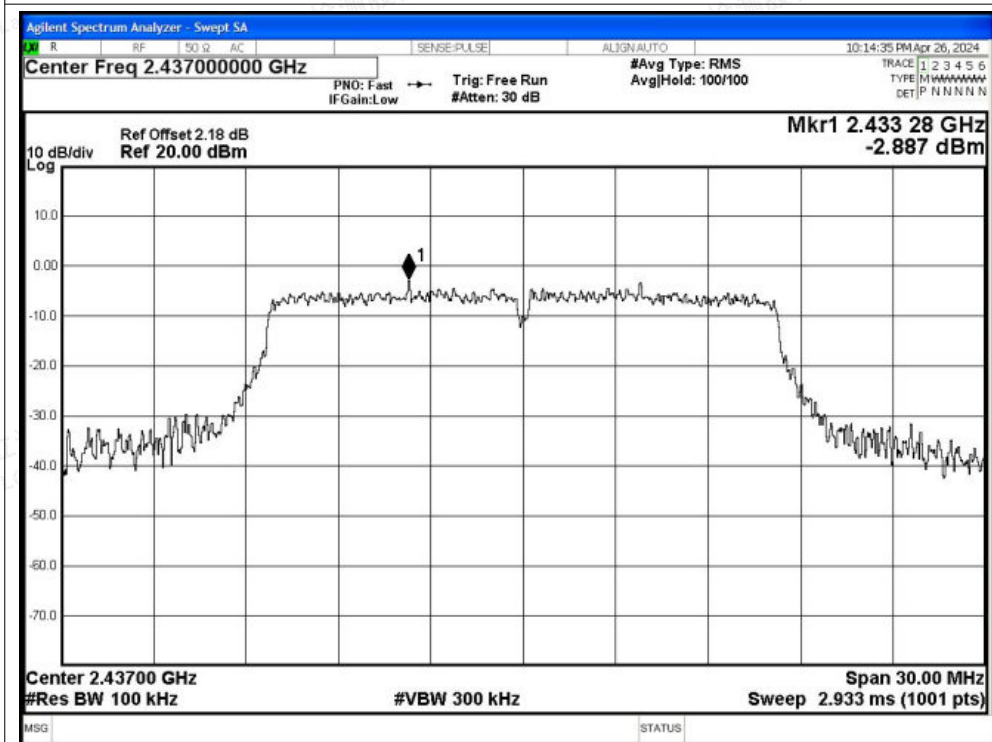

Tx. Spurious NVNT g 2437MHz Ant1 Ref