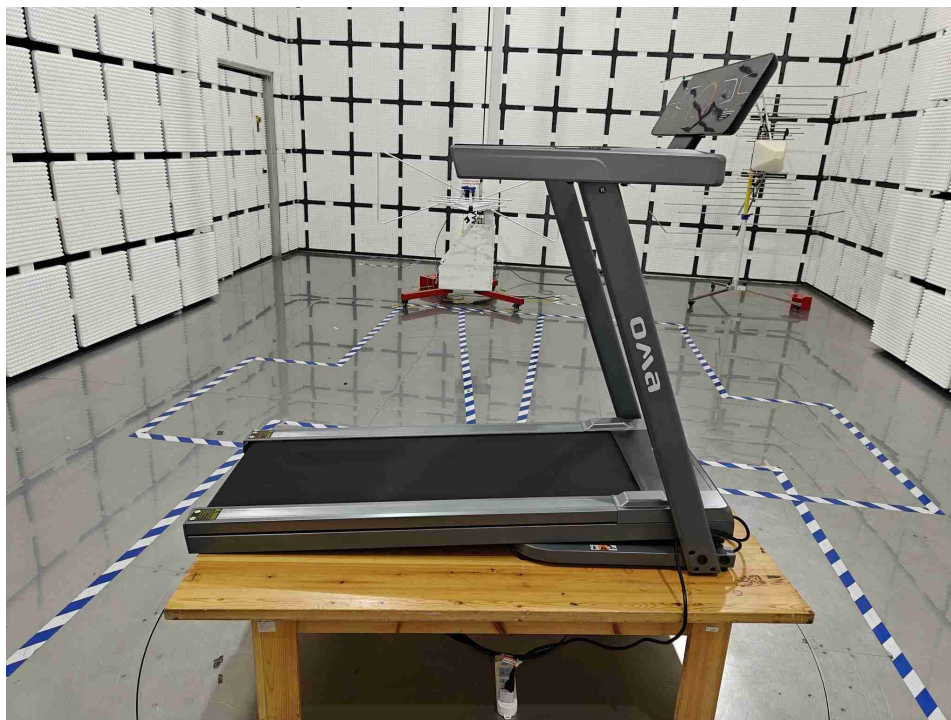

Product Name : Treadmill

Conducted emissions at AC power line (150kHz-30MHz)

Radiated Emissions (30MHz-1GHz)

Radiated Emissions (above 1GHz)