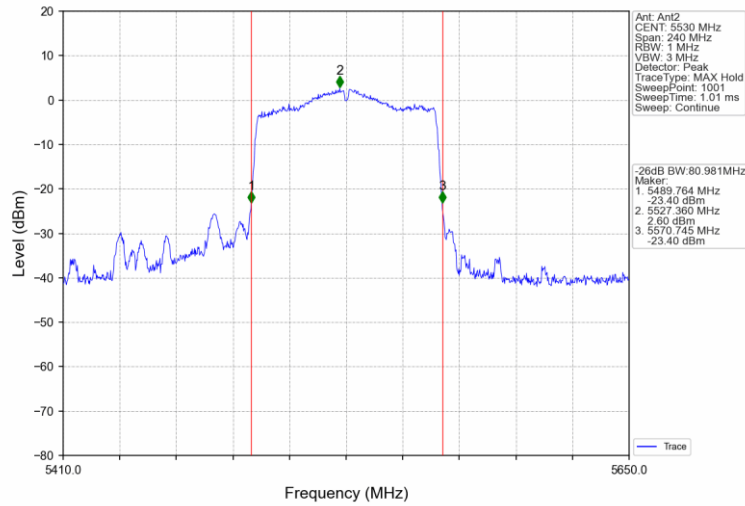

802.11ac(VHT80)\_MCH\_5210MHz\_Ant2\_NTNV

802.11ac(VHT80)\_MCH\_5290MHz\_Ant1\_NTNV

802.11ac(VHT80)\_MCH\_5290MHz\_Ant2\_NTNV

802.11ac(VHT80)\_LCH\_5530MHz\_Ant1\_NTNV

802.11ac(VHT80)\_LCH\_5530MHz\_Ant2\_NTNV

802.11ac(VHT80)\_HCH\_5610MHz\_Ant1\_NTNV

802.11ac(VHT80)\_HCH\_5610MHz\_Ant2\_NTNV

**6dB bandwidth:**

Mode	TX Type	Frequency (MHz)	ANT	6dB Bandwidth (MHz)		Verdict
				Result	Limit	
802.11a	SISO	5745	1	16.325	>=0.5	Pass
			2	16.350	>=0.5	Pass
		5785	1	16.334	>=0.5	Pass
			2	16.326	>=0.5	Pass
		5825	1	16.320	>=0.5	Pass
			2	16.334	>=0.5	Pass
802.11n (HT20)	MIMO	5745	1	17.286	>=0.5	Pass
			2	17.592	>=0.5	Pass
		5785	1	17.344	>=0.5	Pass
			2	17.590	>=0.5	Pass
		5825	1	17.318	>=0.5	Pass
			2	17.582	>=0.5	Pass
802.11n (HT40)	MIMO	5755	1	36.298	>=0.5	Pass
			2	36.365	>=0.5	Pass
		5795	1	35.741	>=0.5	Pass
			2	35.964	>=0.5	Pass
802.11ac (VHT20)	MIMO	5745	1	17.191	>=0.5	Pass
			2	17.586	>=0.5	Pass
		5785	1	17.584	>=0.5	Pass
			2	17.575	>=0.5	Pass
		5825	1	17.139	>=0.5	Pass
			2	17.591	>=0.5	Pass
802.11ac (VHT40)	MIMO	5755	1	35.940	>=0.5	Pass
			2	36.329	>=0.5	Pass
		5795	1	36.045	>=0.5	Pass
			2	36.316	>=0.5	Pass
802.11ac (VHT80)	MIMO	5775	1	75.671	>=0.5	Pass
			2	75.237	>=0.5	Pass