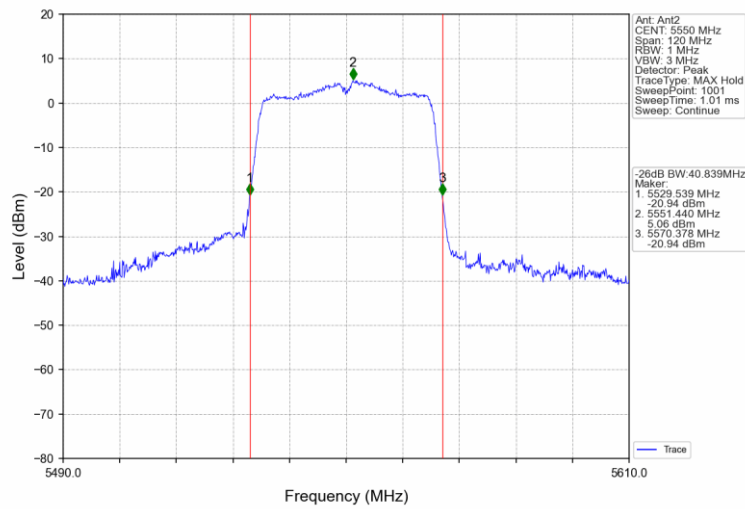

802.11ac(VHT40)_MCH_5550MHz_Ant2_NTNV