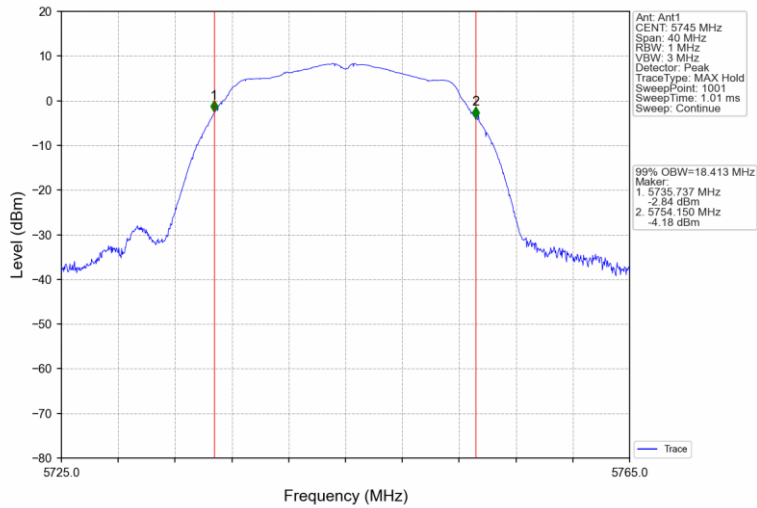

### 99% Bandwidth test Graphs

802.11a\_MCH\_5200MHz\_Ant2\_NTNV

802.11a\_HCH\_5240MHz\_Ant1\_NTNV

802.11a\_HCH\_5240MHz\_Ant2\_NTNV

802.11a\_LCH\_5260MHz\_Ant1\_NTNV

802.11a\_LCH\_5260MHz\_Ant2\_NTNV

802.11a\_MCH\_5300MHz\_Ant1\_NTNV

802.11a\_MCH\_5300MHz\_Ant2\_NTNV

802.11a\_HCH\_5320MHz\_Ant1\_NTNV

802.11a\_HCH\_5320MHz\_Ant2\_NTNV

802.11a\_LCH\_5500MHz\_Ant1\_NTNV

802.11a\_LCH\_5500MHz\_Ant2\_NTNV

802.11a\_MCH\_5580MHz\_Ant1\_NTNV

802.11a\_MCH\_5580MHz\_Ant2\_NTNV

802.11a\_HCH\_5700MHz\_Ant1\_NTNV

802.11a\_HCH\_5700MHz\_Ant2\_NTNV

802.11a\_LCH\_5745MHz\_Ant1\_NTNV

802.11a\_LCH\_5745MHz\_Ant2\_NTNV

802.11a\_MCH\_5785MHz\_Ant1\_NTNV

802.11a\_MCH\_5785MHz\_Ant2\_NTNV

802.11a\_HCH\_5825MHz\_Ant1\_NTNV