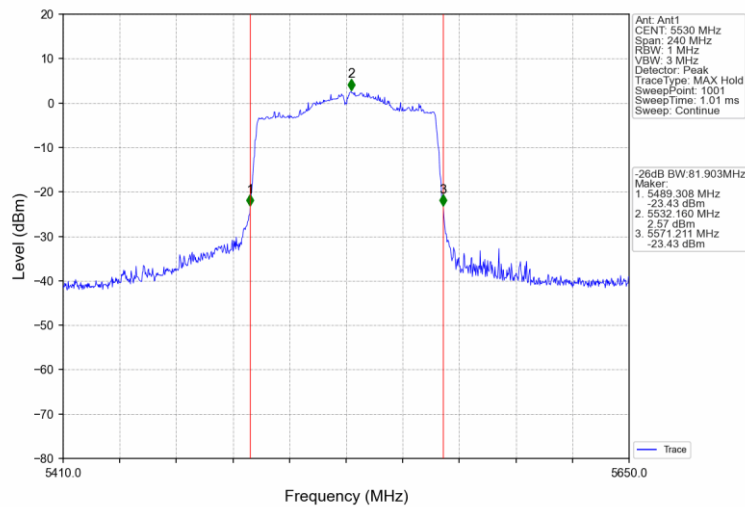

802.11ac(VHT80)\_MCH\_5210MHz\_Ant2\_NTNV

802.11ac(VHT80)\_MCH\_5290MHz\_Ant1\_NTNV

802.11ac(VHT80)\_MCH\_5290MHz\_Ant2\_NTNV

802.11ac(VHT80)\_LCH\_5530MHz\_Ant1\_NTNV

802.11ac(VHT80)\_LCH\_5530MHz\_Ant2\_NTNV

802.11ac(VHT80)\_HCH\_5610MHz\_Ant1\_NTNV

802.11ac(VHT80)\_HCH\_5610MHz\_Ant2\_NTNV

**6dB bandwidth:**

Mode	TX Type	Frequency (MHz)	ANT	6dB Bandwidth (MHz)		Verdict
				Result	Limit	
802.11a	SISO	5745	1	16.325	>=0.5	Pass
			2	16.350	>=0.5	Pass
		5785	1	16.334	>=0.5	Pass
			2	16.326	>=0.5	Pass
		5825	1	16.320	>=0.5	Pass
			2	16.334	>=0.5	Pass
802.11n (HT20)	MIMO	5745	1	17.286	>=0.5	Pass
			2	17.592	>=0.5	Pass
		5785	1	17.344	>=0.5	Pass
			2	17.590	>=0.5	Pass
		5825	1	17.318	>=0.5	Pass
			2	17.582	>=0.5	Pass
802.11n (HT40)	MIMO	5755	1	36.298	>=0.5	Pass
			2	36.365	>=0.5	Pass
		5795	1	35.741	>=0.5	Pass
			2	35.964	>=0.5	Pass
802.11ac (VHT20)	MIMO	5745	1	17.191	>=0.5	Pass
			2	17.586	>=0.5	Pass
		5785	1	17.584	>=0.5	Pass
			2	17.575	>=0.5	Pass
		5825	1	17.139	>=0.5	Pass
			2	17.591	>=0.5	Pass
802.11ac (VHT40)	MIMO	5755	1	35.940	>=0.5	Pass
			2	36.329	>=0.5	Pass
		5795	1	36.045	>=0.5	Pass
			2	36.316	>=0.5	Pass
802.11ac (VHT80)	MIMO	5775	1	75.671	>=0.5	Pass
			2	75.237	>=0.5	Pass