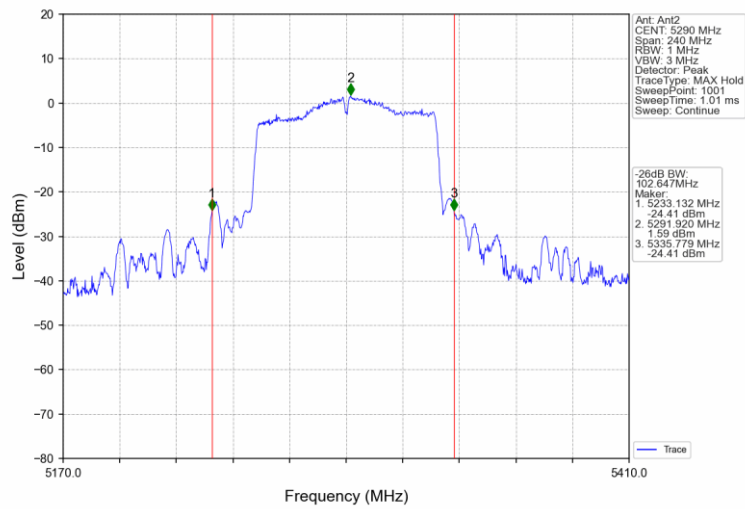

802.11ac(VHT40)\_MCH\_5550MHz\_Ant1\_NTNV

802.11ac(VHT40)\_MCH\_5550MHz\_Ant2\_NTNV

802.11ac(VHT40)\_HCH\_5670MHz\_Ant1\_NTNV

802.11ac(VHT40)\_HCH\_5670MHz\_Ant2\_NTNV

802.11ac(VHT80)\_MCH\_5210MHz\_Ant1\_NTNV

802.11ac(VHT80)\_MCH\_5210MHz\_Ant2\_NTNV

802.11ac(VHT80)\_MCH\_5290MHz\_Ant1\_NTNV

802.11ac(VHT80)\_MCH\_5290MHz\_Ant2\_NTNV

802.11ac(VHT80)\_LCH\_5530MHz\_Ant1\_NTNV

802.11ac(VHT80)\_LCH\_5530MHz\_Ant2\_NTNV

802.11ac(VHT80)\_HCH\_5610MHz\_Ant1\_NTNV

802.11ac(VHT80)\_HCH\_5610MHz\_Ant2\_NTNV

**6dB bandwidth:**

Mode	TX Type	Frequency (MHz)	ANT	6dB Bandwidth (MHz)		Verdict
				Result	Limit	
802.11a	SISO	5745	1	16.325	>=0.5	Pass
			2	16.350	>=0.5	Pass
		5785	1	16.334	>=0.5	Pass
			2	16.326	>=0.5	Pass
		5825	1	16.320	>=0.5	Pass
			2	16.334	>=0.5	Pass
802.11n (HT20)	MIMO	5745	1	17.286	>=0.5	Pass
			2	17.592	>=0.5	Pass
		5785	1	17.344	>=0.5	Pass
			2	17.590	>=0.5	Pass
		5825	1	17.318	>=0.5	Pass
			2	17.582	>=0.5	Pass
802.11n (HT40)	MIMO	5755	1	36.298	>=0.5	Pass
			2	36.365	>=0.5	Pass
		5795	1	35.741	>=0.5	Pass
			2	35.964	>=0.5	Pass
802.11ac (VHT20)	MIMO	5745	1	17.191	>=0.5	Pass
			2	17.586	>=0.5	Pass
		5785	1	17.584	>=0.5	Pass
			2	17.575	>=0.5	Pass
		5825	1	17.139	>=0.5	Pass
			2	17.591	>=0.5	Pass
802.11ac (VHT40)	MIMO	5755	1	35.940	>=0.5	Pass
			2	36.329	>=0.5	Pass
		5795	1	36.045	>=0.5	Pass
			2	36.316	>=0.5	Pass
802.11ac (VHT80)	MIMO	5775	1	75.671	>=0.5	Pass
			2	75.237	>=0.5	Pass