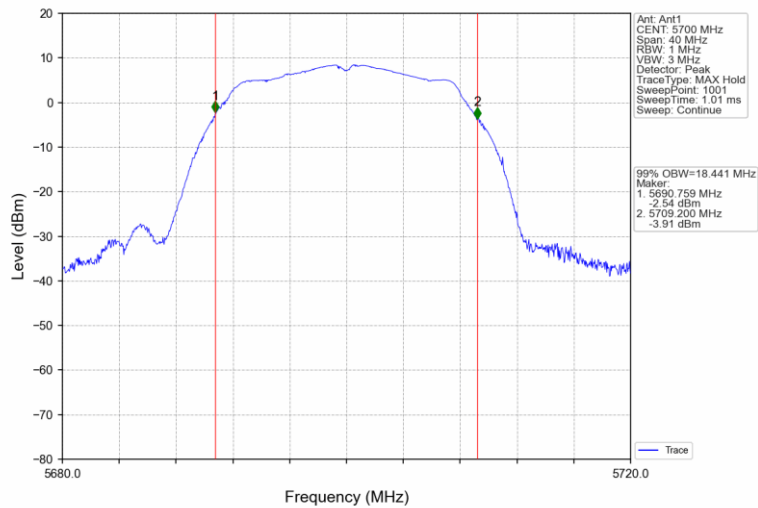

### 99% Bandwidth test Graphs

802.11a\_MCH\_5200MHz\_Ant2\_NTNV

802.11a\_HCH\_5240MHz\_Ant1\_NTNV

802.11a\_HCH\_5240MHz\_Ant2\_NTNV

802.11a\_LCH\_5260MHz\_Ant1\_NTNV

802.11a\_LCH\_5260MHz\_Ant2\_NTNV

802.11a\_MCH\_5300MHz\_Ant1\_NTNV

802.11a\_MCH\_5300MHz\_Ant2\_NTNV

802.11a\_HCH\_5320MHz\_Ant1\_NTNV

802.11a\_HCH\_5320MHz\_Ant2\_NTNV

802.11a\_LCH\_5500MHz\_Ant1\_NTNV

802.11a\_LCH\_5500MHz\_Ant2\_NTNV

802.11a\_MCH\_5580MHz\_Ant1\_NTNV

802.11a\_MCH\_5580MHz\_Ant2\_NTNV

802.11a\_HCH\_5700MHz\_Ant1\_NTNV

802.11a\_HCH\_5700MHz\_Ant2\_NTNV

802.11a\_LCH\_5745MHz\_Ant1\_NTNV

802.11a\_LCH\_5745MHz\_Ant2\_NTNV

802.11a\_MCH\_5785MHz\_Ant1\_NTNV

802.11a\_MCH\_5785MHz\_Ant2\_NTNV

802.11a\_HCH\_5825MHz\_Ant1\_NTNV