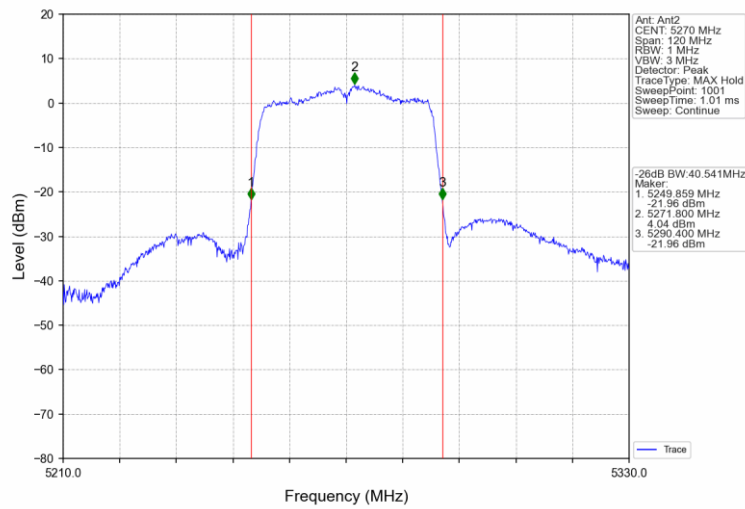

802.11ac(VHT40)\_LCH\_5270MHz\_Ant2\_NTNV

802.11ac(VHT40)\_HCH\_5310MHz\_Ant1\_NTNV

802.11ac(VHT40)\_HCH\_5310MHz\_Ant2\_NTNV

802.11ac(VHT40)\_LCH\_5510MHz\_Ant1\_NTNV

802.11ac(VHT40)\_LCH\_5510MHz\_Ant2\_NTNV