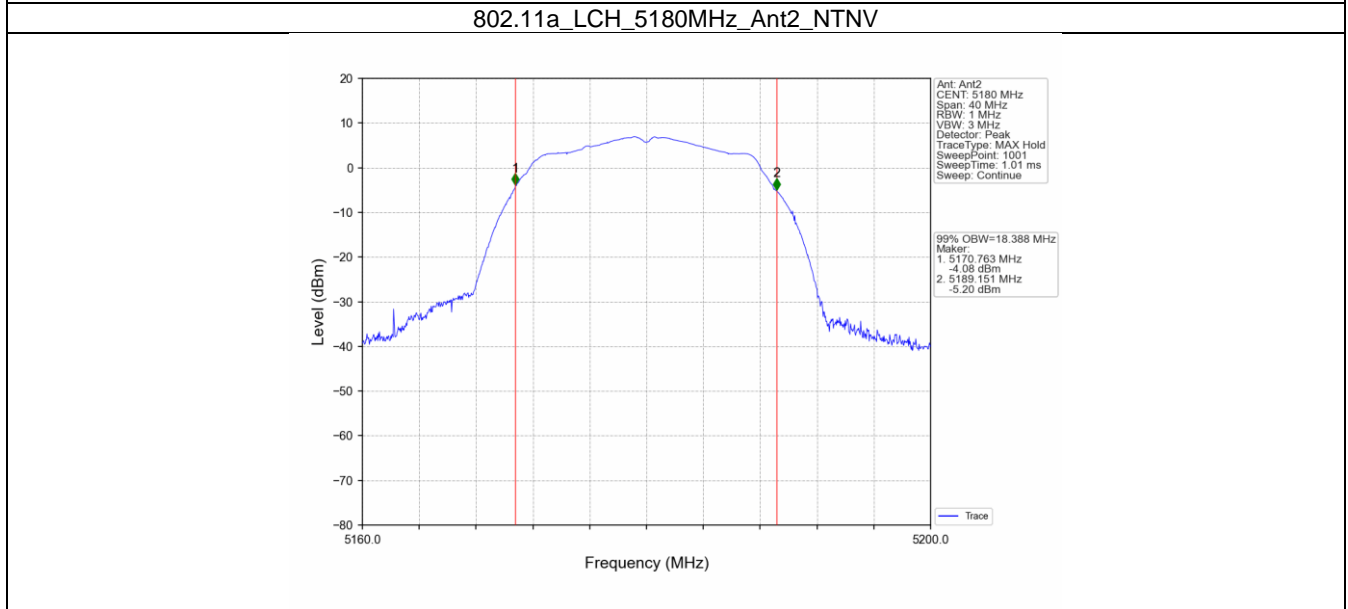

2	37.598	/	Pass
		5670	1	37.734	/	Pass
			2	37.464	/	Pass
		5755	1	37.774	/	Pass
			2	37.480	/	Pass
		5795	1	37.644	/	Pass
			2	37.402	/	Pass
802.11ac (VHT20)	MIMO	5180	1	19.196	/	Pass
			2	18.825	/	Pass
		5200	1	19.125	/	Pass
			2	18.872	/	Pass
		5240	1	19.273	/	Pass
			2	18.910	/	Pass
		5260	1	19.240	/	Pass
			2	18.884	/	Pass
		5300	1	19.427	/	Pass
			2	18.866	/	Pass
		5320	1	19.227	/	Pass
			2	18.891	/	Pass
		5500	1	19.401	/	Pass
			2	18.906	/	Pass
		5580	1	19.353	/	Pass
			2	18.787	/	Pass
		5700	1	19.353	/	Pass
			2	18.855	/	Pass
		5745	1	19.305	/	Pass
			2	18.913	/	Pass
5785	1	19.307	/	Pass		
	2	18.887	/	Pass		
5825	1	19.325	/	Pass		
	2	18.897	/	Pass		
802.11ac (VHT40)	MIMO	5190	1	37.672	/	Pass
			2	37.724	/	Pass
		5230	1	37.609	/	Pass
			2	37.682	/	Pass
		5270	1	37.737	/	Pass
			2	37.725	/	Pass
		5310	1	37.648	/	Pass
			2	37.686	/	Pass
		5510	1	37.792	/	Pass
			2	37.377	/	Pass
		5550	1	37.588	/	Pass
			2	37.565	/	Pass
		5670	1	37.771	/	Pass
			2	37.454	/	Pass
		5755	1	37.689	/	Pass
			2	37.464	/	Pass
5795	1	37.600	/	Pass		
	2	37.531	/	Pass		
802.11ac (VHT80)	MIMO	5210	1	76.121	/	Pass
			2	76.645	/	Pass
		5290	1	76.377	/	Pass
			2	76.554	/	Pass
		5530	1	76.066	/	Pass
			2	75.980	/	Pass
		5610	1	76.230	/	Pass
			2	76.007	/	Pass
		5775	1	76.563	/	Pass
			2	75.857	/	Pass

99% Bandwidth test Graphs