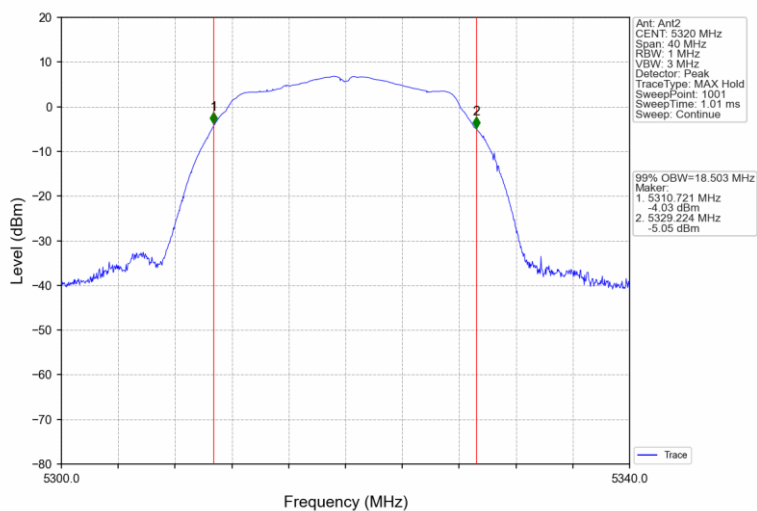

			2	37.598	/	Pass
		5670	1	37.734	/	Pass
			2	37.464	/	Pass
		5755	1	37.774	/	Pass
			2	37.480	/	Pass
		5795	1	37.644	/	Pass
			2	37.402	/	Pass
802.11ac (VHT20)	MIMO	5180	1	19.196	/	Pass
			2	18.825	/	Pass
		5200	1	19.125	/	Pass
			2	18.872	/	Pass
		5240	1	19.273	/	Pass
			2	18.910	/	Pass
		5260	1	19.240	/	Pass
			2	18.884	/	Pass
		5300	1	19.427	/	Pass
			2	18.866	/	Pass
		5320	1	19.227	/	Pass
			2	18.891	/	Pass
		5500	1	19.401	/	Pass
			2	18.906	/	Pass
		5580	1	19.353	/	Pass
			2	18.787	/	Pass
		5700	1	19.353	/	Pass
			2	18.855	/	Pass
		5745	1	19.305	/	Pass
			2	18.913	/	Pass
5785	1	19.307	/	Pass		
	2	18.887	/	Pass		
5825	1	19.325	/	Pass		
	2	18.897	/	Pass		
802.11ac (VHT40)	MIMO	5190	1	37.672	/	Pass
			2	37.724	/	Pass
		5230	1	37.609	/	Pass
			2	37.682	/	Pass
		5270	1	37.737	/	Pass
			2	37.725	/	Pass
		5310	1	37.648	/	Pass
			2	37.686	/	Pass
		5510	1	37.792	/	Pass
			2	37.377	/	Pass
		5550	1	37.588	/	Pass
			2	37.565	/	Pass
		5670	1	37.771	/	Pass
			2	37.454	/	Pass
		5755	1	37.689	/	Pass
			2	37.464	/	Pass
5795	1	37.600	/	Pass		
	2	37.531	/	Pass		
802.11ac (VHT80)	MIMO	5210	1	76.121	/	Pass
			2	76.645	/	Pass
		5290	1	76.377	/	Pass
			2	76.554	/	Pass
		5530	1	76.066	/	Pass
			2	75.980	/	Pass
		5610	1	76.230	/	Pass
			2	76.007	/	Pass
		5775	1	76.563	/	Pass
			2	75.857	/	Pass

### 99% Bandwidth test Graphs

802.11a\_MCH\_5200MHz\_Ant2\_NTNV

802.11a\_HCH\_5240MHz\_Ant1\_NTNV

802.11a\_HCH\_5240MHz\_Ant2\_NTNV

802.11a\_LCH\_5260MHz\_Ant1\_NTNV

802.11a\_LCH\_5260MHz\_Ant2\_NTNV

802.11a\_MCH\_5300MHz\_Ant1\_NTNV

802.11a\_MCH\_5300MHz\_Ant2\_NTNV

802.11a\_HCH\_5320MHz\_Ant1\_NTNV

802.11a\_HCH\_5320MHz\_Ant2\_NTNV

802.11a\_LCH\_5500MHz\_Ant1\_NTNV

802.11a\_LCH\_5500MHz\_Ant2\_NTNV

802.11a\_MCH\_5580MHz\_Ant1\_NTNV

802.11a\_MCH\_5580MHz\_Ant2\_NTNV