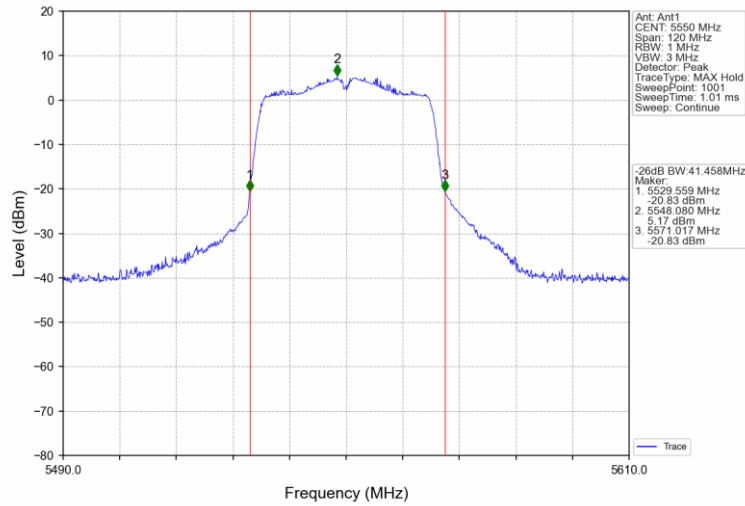

802.11ac(VHT40)_MCH_5550MHz_Ant1_NTNV