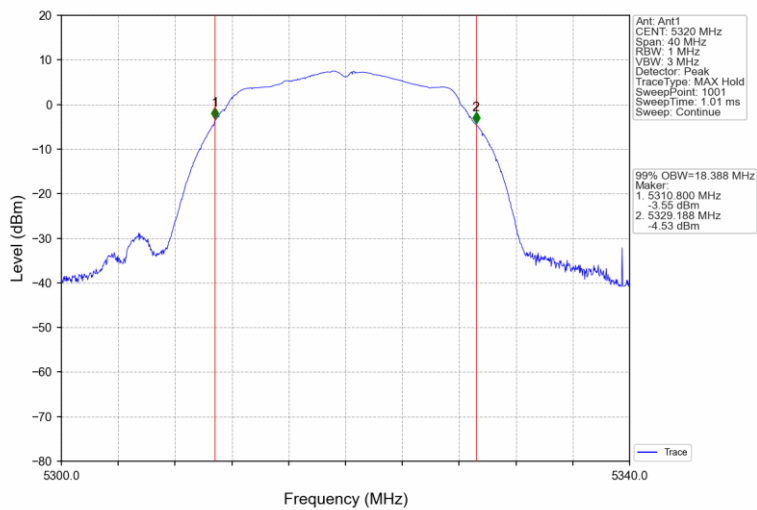

			2	37.598	/	Pass
		5670	1	37.734	/	Pass
			2	37.464	/	Pass
		5755	1	37.774	/	Pass
			2	37.480	/	Pass
		5795	1	37.644	/	Pass
			2	37.402	/	Pass
802.11ac (VHT20)	MIMO	5180	1	19.196	/	Pass
			2	18.825	/	Pass
		5200	1	19.125	/	Pass
			2	18.872	/	Pass
		5240	1	19.273	/	Pass
			2	18.910	/	Pass
		5260	1	19.240	/	Pass
			2	18.884	/	Pass
		5300	1	19.427	/	Pass
			2	18.866	/	Pass
		5320	1	19.227	/	Pass
			2	18.891	/	Pass
		5500	1	19.401	/	Pass
			2	18.906	/	Pass
		5580	1	19.353	/	Pass
			2	18.787	/	Pass
		5700	1	19.353	/	Pass
			2	18.855	/	Pass
		5745	1	19.305	/	Pass
			2	18.913	/	Pass
5785	1	19.307	/	Pass		
	2	18.887	/	Pass		
5825	1	19.325	/	Pass		
	2	18.897	/	Pass		
802.11ac (VHT40)	MIMO	5190	1	37.672	/	Pass
			2	37.724	/	Pass
		5230	1	37.609	/	Pass
			2	37.682	/	Pass
		5270	1	37.737	/	Pass
			2	37.725	/	Pass
		5310	1	37.648	/	Pass
			2	37.686	/	Pass
		5510	1	37.792	/	Pass
			2	37.377	/	Pass
		5550	1	37.588	/	Pass
			2	37.565	/	Pass
		5670	1	37.771	/	Pass
			2	37.454	/	Pass
		5755	1	37.689	/	Pass
			2	37.464	/	Pass
5795	1	37.600	/	Pass		
	2	37.531	/	Pass		
802.11ac (VHT80)	MIMO	5210	1	76.121	/	Pass
			2	76.645	/	Pass
		5290	1	76.377	/	Pass
			2	76.554	/	Pass
		5530	1	76.066	/	Pass
			2	75.980	/	Pass
		5610	1	76.230	/	Pass
			2	76.007	/	Pass
		5775	1	76.563	/	Pass
			2	75.857	/	Pass

### 99% Bandwidth test Graphs

802.11a\_MCH\_5200MHz\_Ant2\_NTNV

802.11a\_HCH\_5240MHz\_Ant1\_NTNV

802.11a\_HCH\_5240MHz\_Ant2\_NTNV

802.11a\_LCH\_5260MHz\_Ant1\_NTNV

802.11a\_LCH\_5260MHz\_Ant2\_NTNV

802.11a\_MCH\_5300MHz\_Ant1\_NTNV

802.11a\_MCH\_5300MHz\_Ant2\_NTNV

802.11a\_HCH\_5320MHz\_Ant1\_NTNV

802.11a\_HCH\_5320MHz\_Ant2\_NTNV

802.11a\_LCH\_5500MHz\_Ant1\_NTNV

802.11a\_LCH\_5500MHz\_Ant2\_NTNV

802.11a\_MCH\_5580MHz\_Ant1\_NTNV

802.11a\_MCH\_5580MHz\_Ant2\_NTNV