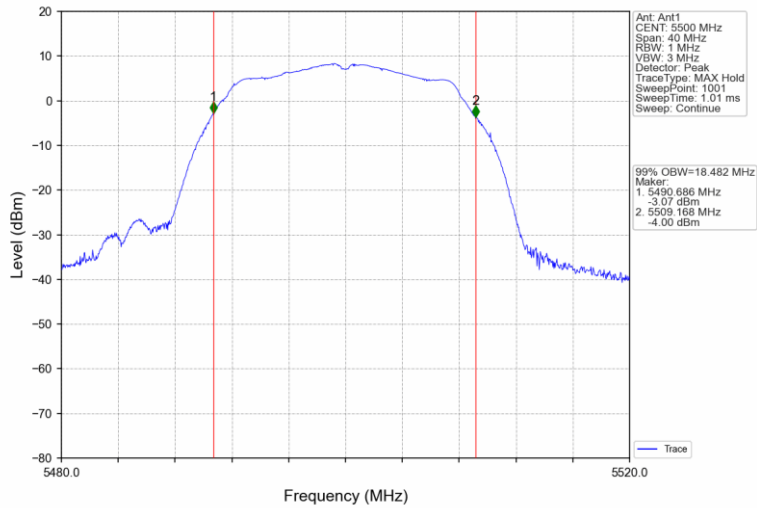

### 99% Bandwidth test Graphs

802.11a\_MCH\_5200MHz\_Ant2\_NTNV

802.11a\_HCH\_5240MHz\_Ant1\_NTNV

802.11a\_HCH\_5240MHz\_Ant2\_NTNV

802.11a\_LCH\_5260MHz\_Ant1\_NTNV

802.11a\_LCH\_5260MHz\_Ant2\_NTNV

802.11a\_MCH\_5300MHz\_Ant1\_NTNV

802.11a\_MCH\_5300MHz\_Ant2\_NTNV

802.11a\_HCH\_5320MHz\_Ant1\_NTNV

802.11a\_HCH\_5320MHz\_Ant2\_NTNV

802.11a\_LCH\_5500MHz\_Ant1\_NTNV

802.11a\_LCH\_5500MHz\_Ant2\_NTNV

802.11a\_MCH\_5580MHz\_Ant1\_NTNV

802.11a\_MCH\_5580MHz\_Ant2\_NTNV

802.11a\_HCH\_5700MHz\_Ant1\_NTNV

802.11a\_HCH\_5700MHz\_Ant2\_NTNV

802.11a\_LCH\_5745MHz\_Ant1\_NTNV

802.11a\_LCH\_5745MHz\_Ant2\_NTNV

802.11a\_MCH\_5785MHz\_Ant1\_NTNV

802.11a\_MCH\_5785MHz\_Ant2\_NTNV

802.11a\_HCH\_5825MHz\_Ant1\_NTNV