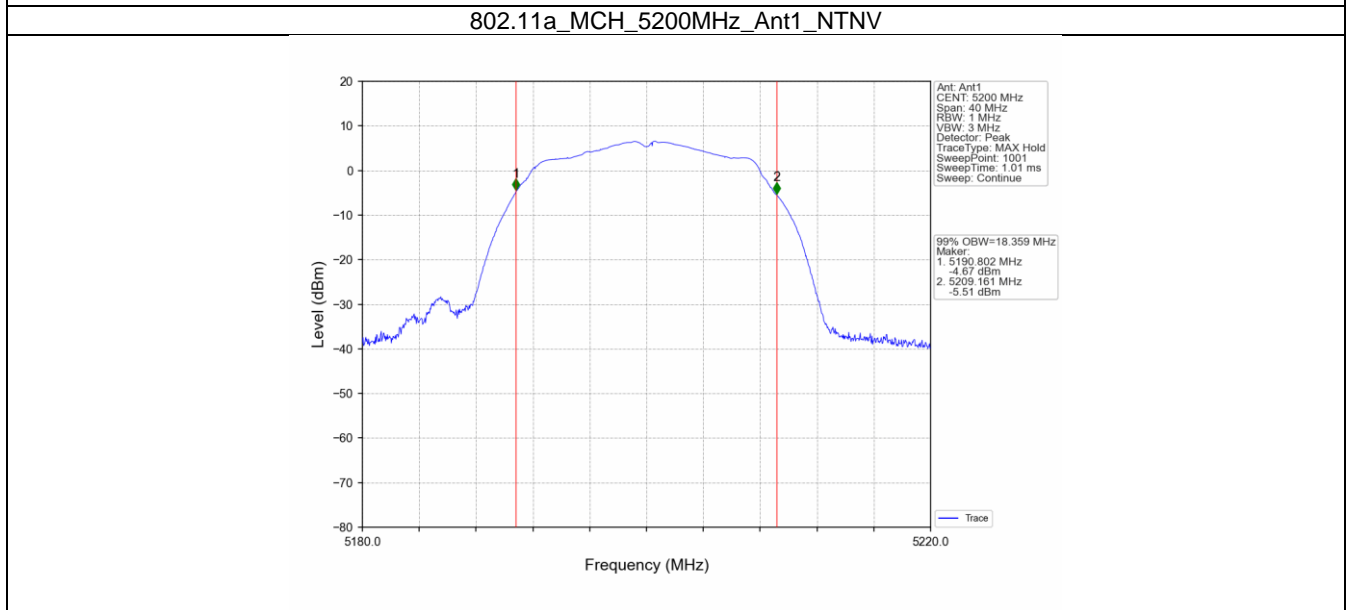

2	37.598	/	Pass
		5670	1	37.734	/	Pass
			2	37.464	/	Pass
		5755	1	37.774	/	Pass
			2	37.480	/	Pass
		5795	1	37.644	/	Pass
			2	37.402	/	Pass
802.11ac (VHT20)	MIMO	5180	1	19.196	/	Pass
			2	18.825	/	Pass
		5200	1	19.125	/	Pass
			2	18.872	/	Pass
		5240	1	19.273	/	Pass
			2	18.910	/	Pass
		5260	1	19.240	/	Pass
			2	18.884	/	Pass
		5300	1	19.427	/	Pass
			2	18.866	/	Pass
		5320	1	19.227	/	Pass
			2	18.891	/	Pass
		5500	1	19.401	/	Pass
			2	18.906	/	Pass
		5580	1	19.353	/	Pass
			2	18.787	/	Pass
		5700	1	19.353	/	Pass
			2	18.855	/	Pass
		5745	1	19.305	/	Pass
			2	18.913	/	Pass
5785	1	19.307	/	Pass		
	2	18.887	/	Pass		
5825	1	19.325	/	Pass		
	2	18.897	/	Pass		
802.11ac (VHT40)	MIMO	5190	1	37.672	/	Pass
			2	37.724	/	Pass
		5230	1	37.609	/	Pass
			2	37.682	/	Pass
		5270	1	37.737	/	Pass
			2	37.725	/	Pass
		5310	1	37.648	/	Pass
			2	37.686	/	Pass
		5510	1	37.792	/	Pass
			2	37.377	/	Pass
		5550	1	37.588	/	Pass
			2	37.565	/	Pass
		5670	1	37.771	/	Pass
			2	37.454	/	Pass
		5755	1	37.689	/	Pass
			2	37.464	/	Pass
5795	1	37.600	/	Pass		
	2	37.531	/	Pass		
802.11ac (VHT80)	MIMO	5210	1	76.121	/	Pass
			2	76.645	/	Pass
		5290	1	76.377	/	Pass
			2	76.554	/	Pass
		5530	1	76.066	/	Pass
			2	75.980	/	Pass
		5610	1	76.230	/	Pass
			2	76.007	/	Pass
		5775	1	76.563	/	Pass
			2	75.857	/	Pass

99% Bandwidth test Graphs