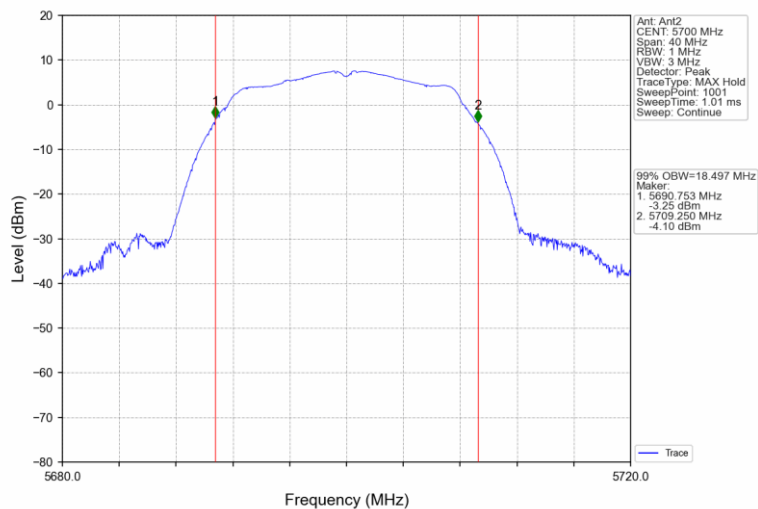

### 99% Bandwidth test Graphs

802.11a\_MCH\_5200MHz\_Ant2\_NTNV

802.11a\_HCH\_5240MHz\_Ant1\_NTNV

802.11a\_HCH\_5240MHz\_Ant2\_NTNV

802.11a\_LCH\_5260MHz\_Ant1\_NTNV

802.11a\_LCH\_5260MHz\_Ant2\_NTNV

802.11a\_MCH\_5300MHz\_Ant1\_NTNV

802.11a\_MCH\_5300MHz\_Ant2\_NTNV

802.11a\_HCH\_5320MHz\_Ant1\_NTNV

802.11a\_HCH\_5320MHz\_Ant2\_NTNV

802.11a\_LCH\_5500MHz\_Ant1\_NTNV

802.11a\_LCH\_5500MHz\_Ant2\_NTNV

802.11a\_MCH\_5580MHz\_Ant1\_NTNV

802.11a\_MCH\_5580MHz\_Ant2\_NTNV

802.11a\_HCH\_5700MHz\_Ant1\_NTNV

802.11a\_HCH\_5700MHz\_Ant2\_NTNV

802.11a\_LCH\_5745MHz\_Ant1\_NTNV

802.11a\_LCH\_5745MHz\_Ant2\_NTNV

802.11a\_MCH\_5785MHz\_Ant1\_NTNV

802.11a\_MCH\_5785MHz\_Ant2\_NTNV

802.11a\_HCH\_5825MHz\_Ant1\_NTNV