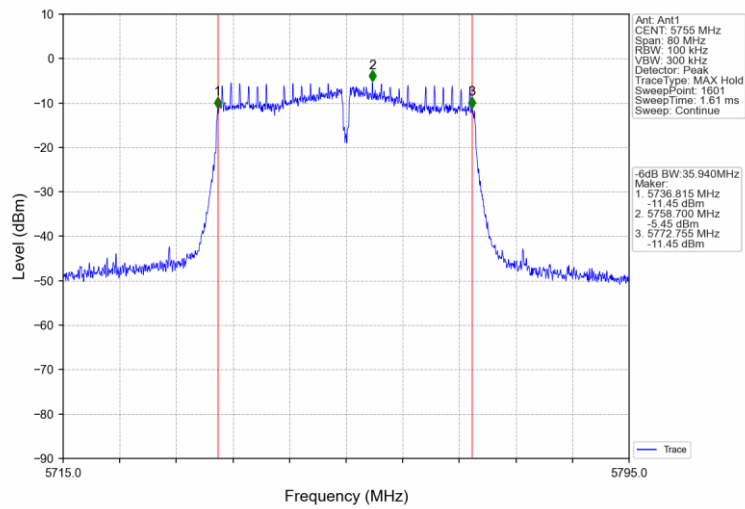

802.11ac(VHT20)\_MCH\_5785MHz\_Ant2\_NTNV

802.11ac(VHT20)\_HCH\_5825MHz\_Ant1\_NTNV

802.11ac(VHT20)\_HCH\_5825MHz\_Ant2\_NTNV

802.11ac(VHT40)\_LCH\_5755MHz\_Ant1\_NTNV

802.11ac(VHT40)\_LCH\_5755MHz\_Ant2\_NTNV

802.11ac(VHT40)\_HCH\_5795MHz\_Ant1\_NTNV

802.11ac(VHT40)\_HCH\_5795MHz\_Ant2\_NTNV

802.11ac(VHT80)\_MCH\_5775MHz\_Ant1\_NTNV

802.11ac(VHT80)\_MCH\_5775MHz\_Ant2\_NTNV

**99% Bandwidth Test Result**

Mode	TX Type	Frequency (MHz)	ANT	99% Occupied Bandwidth (MHz)		Verdict
				Result	Limit	
802.11a	SISO	5180	1	18.500	/	Pass
			2	18.388	/	Pass
		5200	1	18.359	/	Pass
			2	18.410	/	Pass
		5240	1	18.523	/	Pass
			2	18.484	/	Pass
		5260	1	18.366	/	Pass
			2	18.355	/	Pass
		5300	1	18.507	/	Pass
			2	18.416	/	Pass
		5320	1	18.388	/	Pass
			2	18.503	/	Pass
		5500	1	18.482	/	Pass
			2	18.526	/	Pass
		5580	1	18.396	/	Pass
			2	18.361	/	Pass
		5700	1	18.441	/	Pass
			2	18.497	/	Pass
		5745	1	18.413	/	Pass
			2	18.472	/	Pass
5785	1	18.497	/	Pass		
	2	18.456	/	Pass		
5825	1	18.347	/	Pass		
	2	18.473	/	Pass		
802.11n (HT20)	MIMO	5180	1	19.298	/	Pass
			2	18.832	/	Pass
		5200	1	19.089	/	Pass
			2	18.854	/	Pass
		5240	1	19.291	/	Pass
			2	18.930	/	Pass
		5260	1	19.217	/	Pass
			2	18.854	/	Pass
		5300	1	19.381	/	Pass
			2	18.843	/	Pass
		5320	1	19.296	/	Pass
			2	18.846	/	Pass
		5500	1	19.397	/	Pass
			2	18.823	/	Pass
		5580	1	19.316	/	Pass
			2	18.810	/	Pass
		5700	1	19.335	/	Pass
			2	18.909	/	Pass
		5745	1	19.335	/	Pass
			2	18.908	/	Pass
5785	1	19.373	/	Pass		
	2	18.900	/	Pass		
5825	1	19.260	/	Pass		
	2	18.835	/	Pass		
802.11n (HT40)	MIMO	5190	1	37.695	/	Pass
			2	37.649	/	Pass
		5230	1	37.628	/	Pass
			2	37.652	/	Pass
		5270	1	37.795	/	Pass
			2	37.767	/	Pass
		5310	1	37.574	/	Pass
			2	37.722	/	Pass
		5510	1	37.799	/	Pass
			2	37.360	/	Pass
5550	1	37.570	/	Pass		