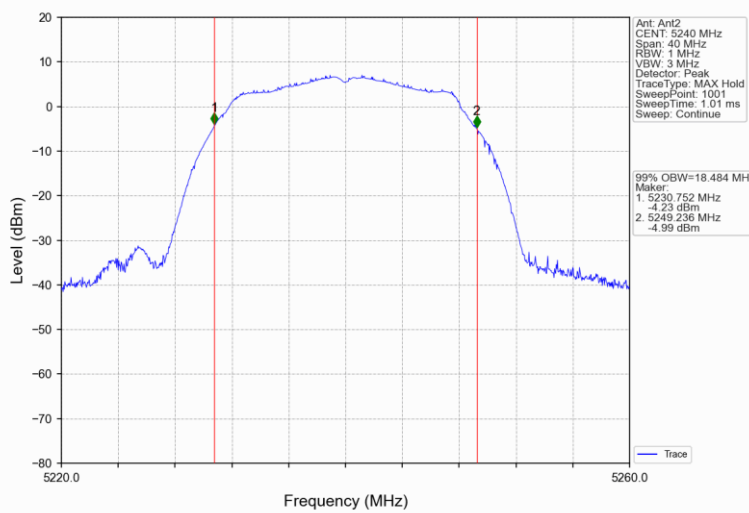

			2	37.598	/	Pass
		5670	1	37.734	/	Pass
			2	37.464	/	Pass
		5755	1	37.774	/	Pass
			2	37.480	/	Pass
		5795	1	37.644	/	Pass
			2	37.402	/	Pass
802.11ac (VHT20)	MIMO	5180	1	19.196	/	Pass
			2	18.825	/	Pass
		5200	1	19.125	/	Pass
			2	18.872	/	Pass
		5240	1	19.273	/	Pass
			2	18.910	/	Pass
		5260	1	19.240	/	Pass
			2	18.884	/	Pass
		5300	1	19.427	/	Pass
			2	18.866	/	Pass
		5320	1	19.227	/	Pass
			2	18.891	/	Pass
		5500	1	19.401	/	Pass
			2	18.906	/	Pass
		5580	1	19.353	/	Pass
			2	18.787	/	Pass
		5700	1	19.353	/	Pass
			2	18.855	/	Pass
		5745	1	19.305	/	Pass
			2	18.913	/	Pass
5785	1	19.307	/	Pass		
	2	18.887	/	Pass		
5825	1	19.325	/	Pass		
	2	18.897	/	Pass		
802.11ac (VHT40)	MIMO	5190	1	37.672	/	Pass
			2	37.724	/	Pass
		5230	1	37.609	/	Pass
			2	37.682	/	Pass
		5270	1	37.737	/	Pass
			2	37.725	/	Pass
		5310	1	37.648	/	Pass
			2	37.686	/	Pass
		5510	1	37.792	/	Pass
			2	37.377	/	Pass
		5550	1	37.588	/	Pass
			2	37.565	/	Pass
		5670	1	37.771	/	Pass
			2	37.454	/	Pass
		5755	1	37.689	/	Pass
			2	37.464	/	Pass
5795	1	37.600	/	Pass		
	2	37.531	/	Pass		
802.11ac (VHT80)	MIMO	5210	1	76.121	/	Pass
			2	76.645	/	Pass
		5290	1	76.377	/	Pass
			2	76.554	/	Pass
		5530	1	76.066	/	Pass
			2	75.980	/	Pass
		5610	1	76.230	/	Pass
			2	76.007	/	Pass
		5775	1	76.563	/	Pass
			2	75.857	/	Pass

### 99% Bandwidth test Graphs

802.11a\_MCH\_5200MHz\_Ant2\_NTNV

802.11a\_HCH\_5240MHz\_Ant1\_NTNV

802.11a\_HCH\_5240MHz\_Ant2\_NTNV

802.11a\_LCH\_5260MHz\_Ant1\_NTNV

802.11a\_LCH\_5260MHz\_Ant2\_NTNV

802.11a\_MCH\_5300MHz\_Ant1\_NTNV

802.11a\_MCH\_5300MHz\_Ant2\_NTNV

802.11a\_HCH\_5320MHz\_Ant1\_NTNV

802.11a\_HCH\_5320MHz\_Ant2\_NTNV

802.11a\_LCH\_5500MHz\_Ant1\_NTNV

802.11a\_LCH\_5500MHz\_Ant2\_NTNV

802.11a\_MCH\_5580MHz\_Ant1\_NTNV

802.11a\_MCH\_5580MHz\_Ant2\_NTNV