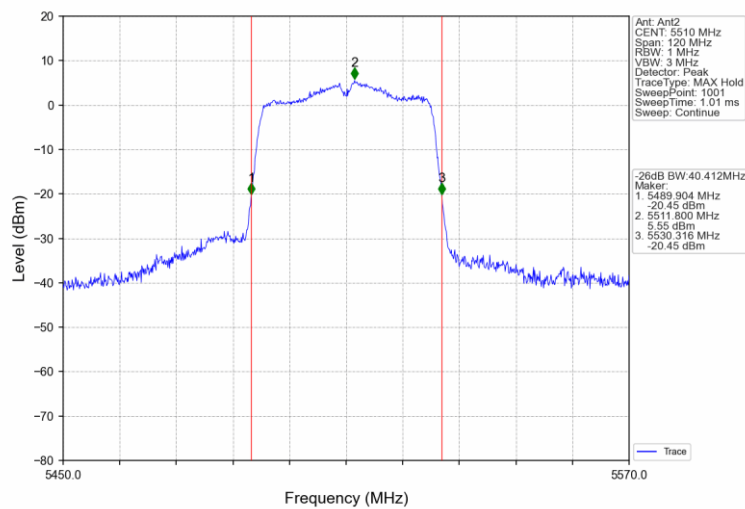

802.11ac(VHT40)\_LCH\_5270MHz\_Ant2\_NTNV

802.11ac(VHT40)\_HCH\_5310MHz\_Ant1\_NTNV

802.11ac(VHT40)\_HCH\_5310MHz\_Ant2\_NTNV

802.11ac(VHT40)\_LCH\_5510MHz\_Ant1\_NTNV

802.11ac(VHT40)\_LCH\_5510MHz\_Ant2\_NTNV