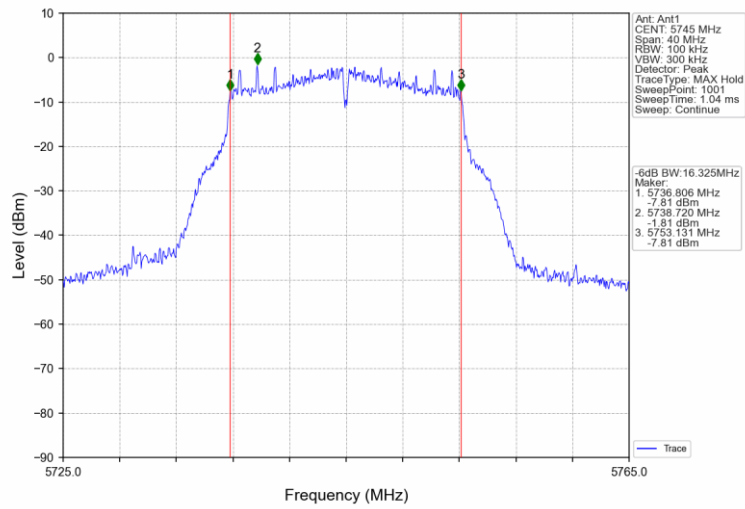

802.11ac(VHT80)\_HCH\_5610MHz\_Ant1\_NTNV

802.11ac(VHT80)\_HCH\_5610MHz\_Ant2\_NTNV

**6dB bandwidth:**

Mode	TX Type	Frequency (MHz)	ANT	6dB Bandwidth (MHz)		Verdict
				Result	Limit	
802.11a	SISO	5745	1	16.325	>=0.5	Pass
			2	16.350	>=0.5	Pass
		5785	1	16.334	>=0.5	Pass
			2	16.326	>=0.5	Pass
		5825	1	16.320	>=0.5	Pass
			2	16.334	>=0.5	Pass
802.11n (HT20)	MIMO	5745	1	17.286	>=0.5	Pass
			2	17.592	>=0.5	Pass
		5785	1	17.344	>=0.5	Pass
			2	17.590	>=0.5	Pass
		5825	1	17.318	>=0.5	Pass
			2	17.582	>=0.5	Pass
802.11n (HT40)	MIMO	5755	1	36.298	>=0.5	Pass
			2	36.365	>=0.5	Pass
		5795	1	35.741	>=0.5	Pass
			2	35.964	>=0.5	Pass
802.11ac (VHT20)	MIMO	5745	1	17.191	>=0.5	Pass
			2	17.586	>=0.5	Pass
		5785	1	17.584	>=0.5	Pass
			2	17.575	>=0.5	Pass
		5825	1	17.139	>=0.5	Pass
			2	17.591	>=0.5	Pass
802.11ac (VHT40)	MIMO	5755	1	35.940	>=0.5	Pass
			2	36.329	>=0.5	Pass
		5795	1	36.045	>=0.5	Pass
			2	36.316	>=0.5	Pass
802.11ac (VHT80)	MIMO	5775	1	75.671	>=0.5	Pass
			2	75.237	>=0.5	Pass

802.11a\_LCH\_5745MHz\_Ant1\_NTNV

802.11a\_LCH\_5745MHz\_Ant2\_NTNV

802.11a\_MCH\_5785MHz\_Ant1\_NTNV

802.11a\_MCH\_5785MHz\_Ant2\_NTNV

802.11a\_HCH\_5825MHz\_Ant1\_NTNV

802.11a\_HCH\_5825MHz\_Ant2\_NTNV

802.11n(HT20)\_LCH\_5745MHz\_Ant1\_NTNV