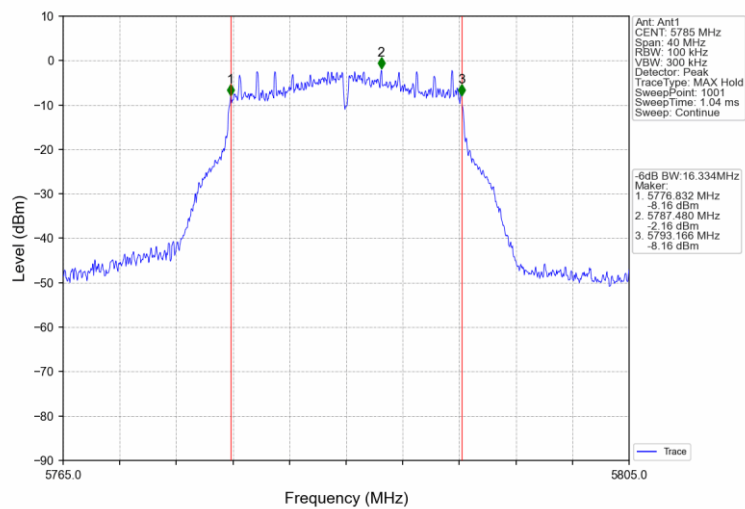

802.11ac(VHT80)\_HCH\_5610MHz\_Ant1\_NTNV

802.11ac(VHT80)\_HCH\_5610MHz\_Ant2\_NTNV

**6dB bandwidth:**

Mode	TX Type	Frequency (MHz)	ANT	6dB Bandwidth (MHz)		Verdict
				Result	Limit	
802.11a	SISO	5745	1	16.325	>=0.5	Pass
			2	16.350	>=0.5	Pass
		5785	1	16.334	>=0.5	Pass
			2	16.326	>=0.5	Pass
		5825	1	16.320	>=0.5	Pass
			2	16.334	>=0.5	Pass
802.11n (HT20)	MIMO	5745	1	17.286	>=0.5	Pass
			2	17.592	>=0.5	Pass
		5785	1	17.344	>=0.5	Pass
			2	17.590	>=0.5	Pass
		5825	1	17.318	>=0.5	Pass
			2	17.582	>=0.5	Pass
802.11n (HT40)	MIMO	5755	1	36.298	>=0.5	Pass
			2	36.365	>=0.5	Pass
		5795	1	35.741	>=0.5	Pass
			2	35.964	>=0.5	Pass
802.11ac (VHT20)	MIMO	5745	1	17.191	>=0.5	Pass
			2	17.586	>=0.5	Pass
		5785	1	17.584	>=0.5	Pass
			2	17.575	>=0.5	Pass
		5825	1	17.139	>=0.5	Pass
			2	17.591	>=0.5	Pass
802.11ac (VHT40)	MIMO	5755	1	35.940	>=0.5	Pass
			2	36.329	>=0.5	Pass
		5795	1	36.045	>=0.5	Pass
			2	36.316	>=0.5	Pass
802.11ac (VHT80)	MIMO	5775	1	75.671	>=0.5	Pass
			2	75.237	>=0.5	Pass

802.11a\_LCH\_5745MHz\_Ant1\_NTNV

802.11a\_LCH\_5745MHz\_Ant2\_NTNV

802.11a\_MCH\_5785MHz\_Ant1\_NTNV

802.11a\_MCH\_5785MHz\_Ant2\_NTNV

802.11a\_HCH\_5825MHz\_Ant1\_NTNV

802.11a\_HCH\_5825MHz\_Ant2\_NTNV

802.11n(HT20)\_LCH\_5745MHz\_Ant1\_NTNV