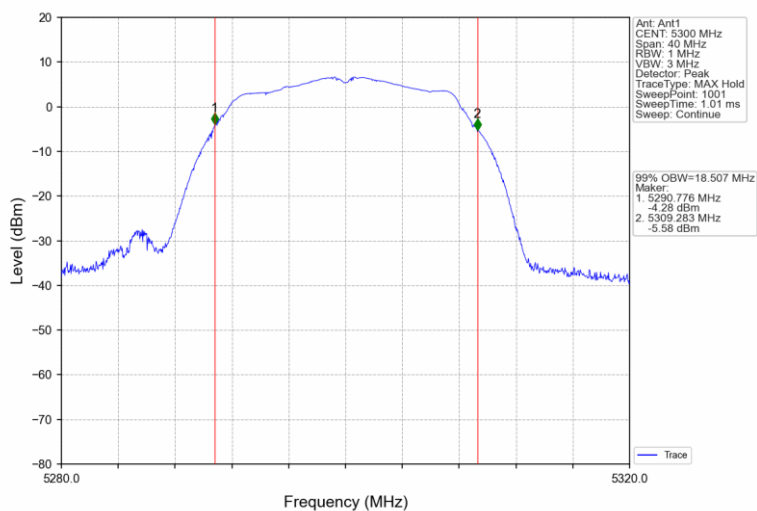

			2	37.598	/	Pass
		5670	1	37.734	/	Pass
			2	37.464	/	Pass
		5755	1	37.774	/	Pass
			2	37.480	/	Pass
		5795	1	37.644	/	Pass
			2	37.402	/	Pass
802.11ac (VHT20)	MIMO	5180	1	19.196	/	Pass
			2	18.825	/	Pass
		5200	1	19.125	/	Pass
			2	18.872	/	Pass
		5240	1	19.273	/	Pass
			2	18.910	/	Pass
		5260	1	19.240	/	Pass
			2	18.884	/	Pass
		5300	1	19.427	/	Pass
			2	18.866	/	Pass
		5320	1	19.227	/	Pass
			2	18.891	/	Pass
		5500	1	19.401	/	Pass
			2	18.906	/	Pass
		5580	1	19.353	/	Pass
			2	18.787	/	Pass
		5700	1	19.353	/	Pass
			2	18.855	/	Pass
		5745	1	19.305	/	Pass
			2	18.913	/	Pass
5785	1	19.307	/	Pass		
	2	18.887	/	Pass		
5825	1	19.325	/	Pass		
	2	18.897	/	Pass		
802.11ac (VHT40)	MIMO	5190	1	37.672	/	Pass
			2	37.724	/	Pass
		5230	1	37.609	/	Pass
			2	37.682	/	Pass
		5270	1	37.737	/	Pass
			2	37.725	/	Pass
		5310	1	37.648	/	Pass
			2	37.686	/	Pass
		5510	1	37.792	/	Pass
			2	37.377	/	Pass
		5550	1	37.588	/	Pass
			2	37.565	/	Pass
		5670	1	37.771	/	Pass
			2	37.454	/	Pass
		5755	1	37.689	/	Pass
			2	37.464	/	Pass
5795	1	37.600	/	Pass		
	2	37.531	/	Pass		
802.11ac (VHT80)	MIMO	5210	1	76.121	/	Pass
			2	76.645	/	Pass
		5290	1	76.377	/	Pass
			2	76.554	/	Pass
		5530	1	76.066	/	Pass
			2	75.980	/	Pass
		5610	1	76.230	/	Pass
			2	76.007	/	Pass
		5775	1	76.563	/	Pass
			2	75.857	/	Pass

### 99% Bandwidth test Graphs

802.11a\_MCH\_5200MHz\_Ant2\_NTNV

802.11a\_HCH\_5240MHz\_Ant1\_NTNV

802.11a\_HCH\_5240MHz\_Ant2\_NTNV

802.11a\_LCH\_5260MHz\_Ant1\_NTNV

802.11a\_LCH\_5260MHz\_Ant2\_NTNV

802.11a\_MCH\_5300MHz\_Ant1\_NTNV

802.11a\_MCH\_5300MHz\_Ant2\_NTNV

802.11a\_HCH\_5320MHz\_Ant1\_NTNV

802.11a\_HCH\_5320MHz\_Ant2\_NTNV

802.11a\_LCH\_5500MHz\_Ant1\_NTNV

802.11a\_LCH\_5500MHz\_Ant2\_NTNV

802.11a\_MCH\_5580MHz\_Ant1\_NTNV

802.11a\_MCH\_5580MHz\_Ant2\_NTNV