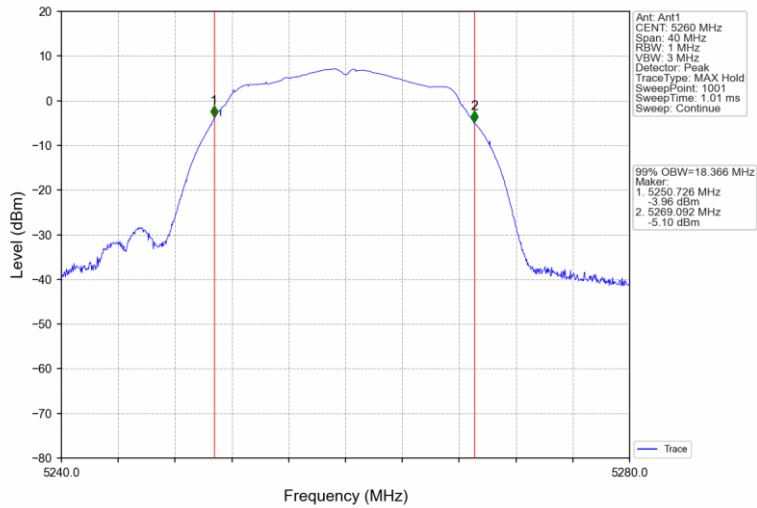

			2	37.598	/	Pass
		5670	1	37.734	/	Pass
			2	37.464	/	Pass
		5755	1	37.774	/	Pass
			2	37.480	/	Pass
		5795	1	37.644	/	Pass
			2	37.402	/	Pass
802.11ac (VHT20)	MIMO	5180	1	19.196	/	Pass
			2	18.825	/	Pass
		5200	1	19.125	/	Pass
			2	18.872	/	Pass
		5240	1	19.273	/	Pass
			2	18.910	/	Pass
		5260	1	19.240	/	Pass
			2	18.884	/	Pass
		5300	1	19.427	/	Pass
			2	18.866	/	Pass
		5320	1	19.227	/	Pass
			2	18.891	/	Pass
		5500	1	19.401	/	Pass
			2	18.906	/	Pass
		5580	1	19.353	/	Pass
			2	18.787	/	Pass
		5700	1	19.353	/	Pass
			2	18.855	/	Pass
		5745	1	19.305	/	Pass
			2	18.913	/	Pass
5785	1	19.307	/	Pass		
	2	18.887	/	Pass		
5825	1	19.325	/	Pass		
	2	18.897	/	Pass		
802.11ac (VHT40)	MIMO	5190	1	37.672	/	Pass
			2	37.724	/	Pass
		5230	1	37.609	/	Pass
			2	37.682	/	Pass
		5270	1	37.737	/	Pass
			2	37.725	/	Pass
		5310	1	37.648	/	Pass
			2	37.686	/	Pass
		5510	1	37.792	/	Pass
			2	37.377	/	Pass
		5550	1	37.588	/	Pass
			2	37.565	/	Pass
		5670	1	37.771	/	Pass
			2	37.454	/	Pass
		5755	1	37.689	/	Pass
			2	37.464	/	Pass
5795	1	37.600	/	Pass		
	2	37.531	/	Pass		
802.11ac (VHT80)	MIMO	5210	1	76.121	/	Pass
			2	76.645	/	Pass
		5290	1	76.377	/	Pass
			2	76.554	/	Pass
		5530	1	76.066	/	Pass
			2	75.980	/	Pass
		5610	1	76.230	/	Pass
			2	76.007	/	Pass
		5775	1	76.563	/	Pass
			2	75.857	/	Pass

### 99% Bandwidth test Graphs

802.11a\_MCH\_5200MHz\_Ant2\_NTNV

802.11a\_HCH\_5240MHz\_Ant1\_NTNV

802.11a\_HCH\_5240MHz\_Ant2\_NTNV

802.11a\_LCH\_5260MHz\_Ant1\_NTNV

802.11a\_LCH\_5260MHz\_Ant2\_NTNV

802.11a\_MCH\_5300MHz\_Ant1\_NTNV

802.11a\_MCH\_5300MHz\_Ant2\_NTNV

802.11a\_HCH\_5320MHz\_Ant1\_NTNV

802.11a\_HCH\_5320MHz\_Ant2\_NTNV

802.11a\_LCH\_5500MHz\_Ant1\_NTNV

802.11a\_LCH\_5500MHz\_Ant2\_NTNV

802.11a\_MCH\_5580MHz\_Ant1\_NTNV

802.11a\_MCH\_5580MHz\_Ant2\_NTNV