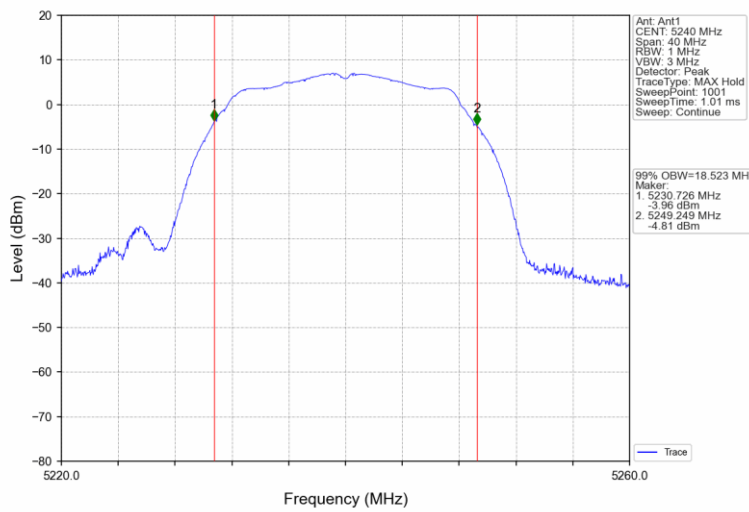

			2	37.598	/	Pass
		5670	1	37.734	/	Pass
			2	37.464	/	Pass
		5755	1	37.774	/	Pass
			2	37.480	/	Pass
		5795	1	37.644	/	Pass
			2	37.402	/	Pass
802.11ac (VHT20)	MIMO	5180	1	19.196	/	Pass
			2	18.825	/	Pass
		5200	1	19.125	/	Pass
			2	18.872	/	Pass
		5240	1	19.273	/	Pass
			2	18.910	/	Pass
		5260	1	19.240	/	Pass
			2	18.884	/	Pass
		5300	1	19.427	/	Pass
			2	18.866	/	Pass
		5320	1	19.227	/	Pass
			2	18.891	/	Pass
		5500	1	19.401	/	Pass
			2	18.906	/	Pass
		5580	1	19.353	/	Pass
			2	18.787	/	Pass
		5700	1	19.353	/	Pass
			2	18.855	/	Pass
		5745	1	19.305	/	Pass
			2	18.913	/	Pass
5785	1	19.307	/	Pass		
	2	18.887	/	Pass		
5825	1	19.325	/	Pass		
	2	18.897	/	Pass		
802.11ac (VHT40)	MIMO	5190	1	37.672	/	Pass
			2	37.724	/	Pass
		5230	1	37.609	/	Pass
			2	37.682	/	Pass
		5270	1	37.737	/	Pass
			2	37.725	/	Pass
		5310	1	37.648	/	Pass
			2	37.686	/	Pass
		5510	1	37.792	/	Pass
			2	37.377	/	Pass
		5550	1	37.588	/	Pass
			2	37.565	/	Pass
		5670	1	37.771	/	Pass
			2	37.454	/	Pass
		5755	1	37.689	/	Pass
			2	37.464	/	Pass
5795	1	37.600	/	Pass		
	2	37.531	/	Pass		
802.11ac (VHT80)	MIMO	5210	1	76.121	/	Pass
			2	76.645	/	Pass
		5290	1	76.377	/	Pass
			2	76.554	/	Pass
		5530	1	76.066	/	Pass
			2	75.980	/	Pass
		5610	1	76.230	/	Pass
			2	76.007	/	Pass
		5775	1	76.563	/	Pass
			2	75.857	/	Pass

### 99% Bandwidth test Graphs

802.11a\_MCH\_5200MHz\_Ant2\_NTNV

802.11a\_HCH\_5240MHz\_Ant1\_NTNV

802.11a\_HCH\_5240MHz\_Ant2\_NTNV

802.11a\_LCH\_5260MHz\_Ant1\_NTNV

802.11a\_LCH\_5260MHz\_Ant2\_NTNV

802.11a\_MCH\_5300MHz\_Ant1\_NTNV