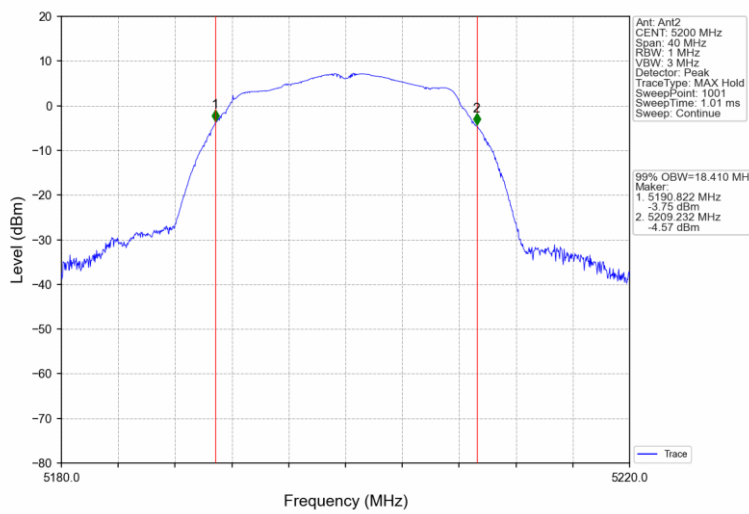

802.11a_MCH_5200MHz_Ant2_NTNV