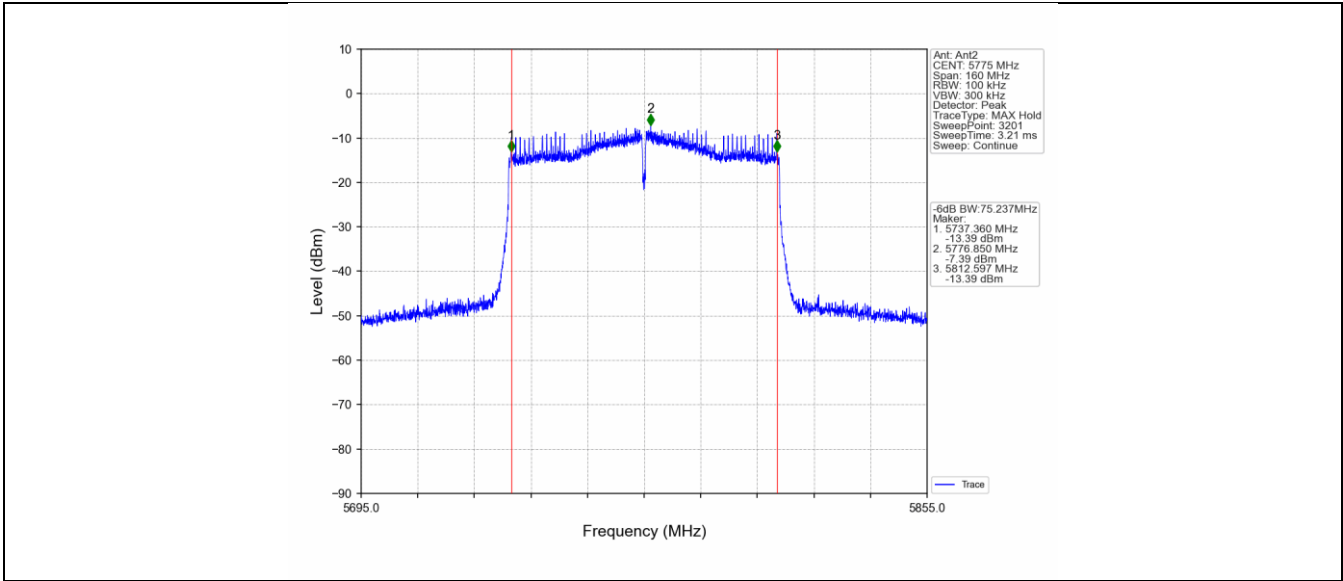

802.11ac(VHT40)\_HCH\_5795MHz\_Ant1\_NTNV

802.11ac(VHT40)\_HCH\_5795MHz\_Ant2\_NTNV

802.11ac(VHT80)\_MCH\_5775MHz\_Ant1\_NTNV

802.11ac(VHT80)\_MCH\_5775MHz\_Ant2\_NTNV

**99% Bandwidth Test Result**

Mode	TX Type	Frequency (MHz)	ANT	99% Occupied Bandwidth (MHz)		Verdict
				Result	Limit	
802.11a	SISO	5180	1	18.500	/	Pass
			2	18.388	/	Pass
		5200	1	18.359	/	Pass
			2	18.410	/	Pass
		5240	1	18.523	/	Pass
			2	18.484	/	Pass
		5260	1	18.366	/	Pass
			2	18.355	/	Pass
		5300	1	18.507	/	Pass
			2	18.416	/	Pass
		5320	1	18.388	/	Pass
			2	18.503	/	Pass
		5500	1	18.482	/	Pass
			2	18.526	/	Pass
		5580	1	18.396	/	Pass
			2	18.361	/	Pass
		5700	1	18.441	/	Pass
			2	18.497	/	Pass
		5745	1	18.413	/	Pass
			2	18.472	/	Pass
5785	1	18.497	/	Pass		
	2	18.456	/	Pass		
5825	1	18.347	/	Pass		
	2	18.473	/	Pass		
802.11n (HT20)	MIMO	5180	1	19.298	/	Pass
			2	18.832	/	Pass
		5200	1	19.089	/	Pass
			2	18.854	/	Pass
		5240	1	19.291	/	Pass
			2	18.930	/	Pass
		5260	1	19.217	/	Pass
			2	18.854	/	Pass
		5300	1	19.381	/	Pass
			2	18.843	/	Pass
		5320	1	19.296	/	Pass
			2	18.846	/	Pass
		5500	1	19.397	/	Pass
			2	18.823	/	Pass
		5580	1	19.316	/	Pass
			2	18.810	/	Pass
		5700	1	19.335	/	Pass
			2	18.909	/	Pass
		5745	1	19.335	/	Pass
			2	18.908	/	Pass
5785	1	19.373	/	Pass		
	2	18.900	/	Pass		
5825	1	19.260	/	Pass		
	2	18.835	/	Pass		
802.11n (HT40)	MIMO	5190	1	37.695	/	Pass
			2	37.649	/	Pass
		5230	1	37.628	/	Pass
			2	37.652	/	Pass
		5270	1	37.795	/	Pass
			2	37.767	/	Pass
		5310	1	37.574	/	Pass
			2	37.722	/	Pass
		5510	1	37.799	/	Pass
			2	37.360	/	Pass
5550	1	37.570	/	Pass		