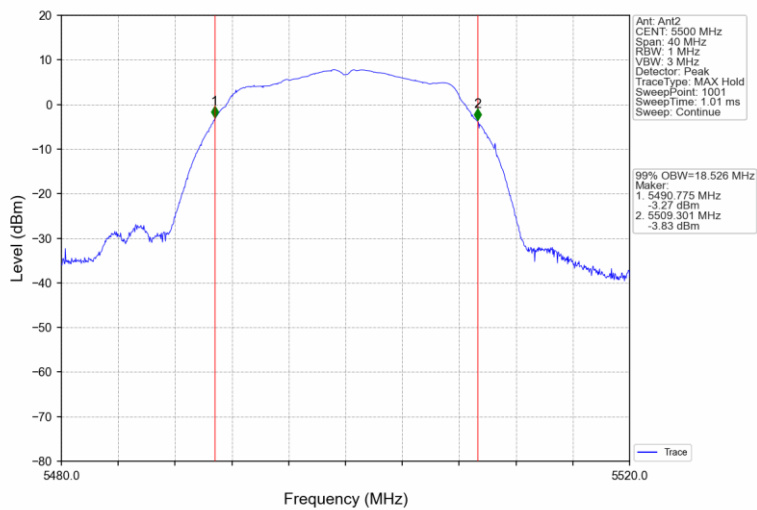

### 99% Bandwidth test Graphs

802.11a\_MCH\_5200MHz\_Ant2\_NTNV

802.11a\_HCH\_5240MHz\_Ant1\_NTNV

802.11a\_HCH\_5240MHz\_Ant2\_NTNV

802.11a\_LCH\_5260MHz\_Ant1\_NTNV

802.11a\_LCH\_5260MHz\_Ant2\_NTNV

802.11a\_MCH\_5300MHz\_Ant1\_NTNV

802.11a\_MCH\_5300MHz\_Ant2\_NTNV

802.11a\_HCH\_5320MHz\_Ant1\_NTNV

802.11a\_HCH\_5320MHz\_Ant2\_NTNV

802.11a\_LCH\_5500MHz\_Ant1\_NTNV

802.11a\_LCH\_5500MHz\_Ant2\_NTNV

802.11a\_MCH\_5580MHz\_Ant1\_NTNV

802.11a\_MCH\_5580MHz\_Ant2\_NTNV

802.11a\_HCH\_5700MHz\_Ant1\_NTNV

802.11a\_HCH\_5700MHz\_Ant2\_NTNV

802.11a\_LCH\_5745MHz\_Ant1\_NTNV

802.11a\_LCH\_5745MHz\_Ant2\_NTNV

802.11a\_MCH\_5785MHz\_Ant1\_NTNV

802.11a\_MCH\_5785MHz\_Ant2\_NTNV

802.11a\_HCH\_5825MHz\_Ant1\_NTNV