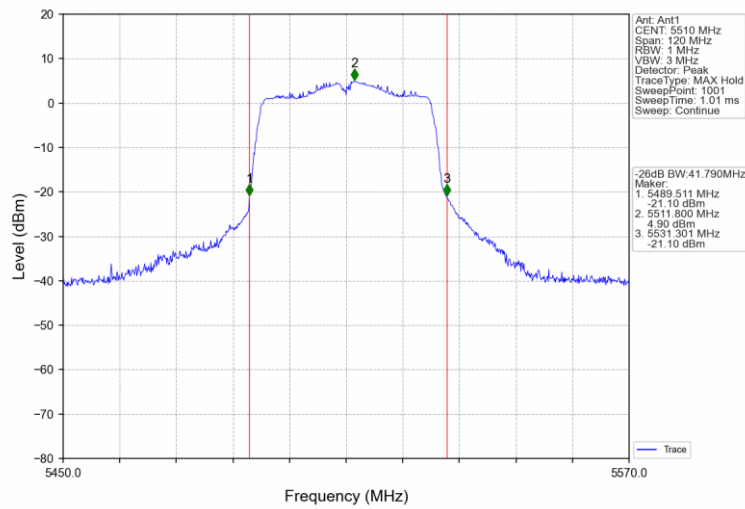

802.11ac(VHT40)\_LCH\_5270MHz\_Ant2\_NTNV

802.11ac(VHT40)\_HCH\_5310MHz\_Ant1\_NTNV

802.11ac(VHT40)\_HCH\_5310MHz\_Ant2\_NTNV

802.11ac(VHT40)\_LCH\_5510MHz\_Ant1\_NTNV

802.11ac(VHT40)\_LCH\_5510MHz\_Ant2\_NTNV