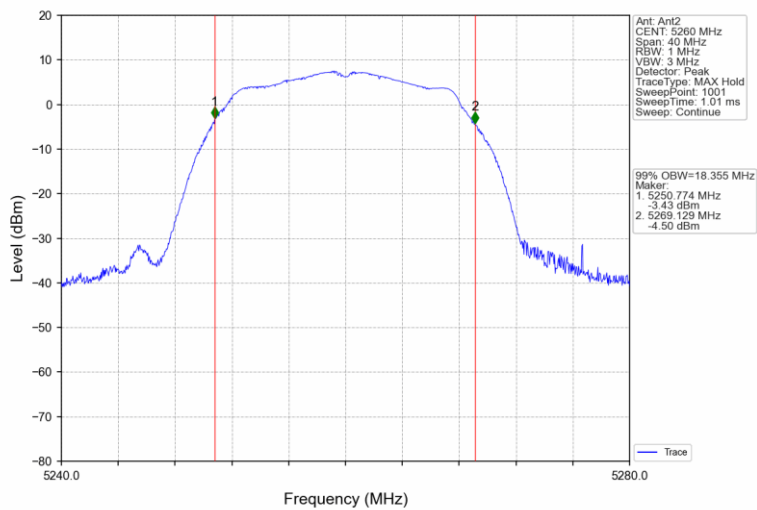

			2	37.598	/	Pass
		5670	1	37.734	/	Pass
			2	37.464	/	Pass
		5755	1	37.774	/	Pass
			2	37.480	/	Pass
		5795	1	37.644	/	Pass
			2	37.402	/	Pass
802.11ac (VHT20)	MIMO	5180	1	19.196	/	Pass
			2	18.825	/	Pass
		5200	1	19.125	/	Pass
			2	18.872	/	Pass
		5240	1	19.273	/	Pass
			2	18.910	/	Pass
		5260	1	19.240	/	Pass
			2	18.884	/	Pass
		5300	1	19.427	/	Pass
			2	18.866	/	Pass
		5320	1	19.227	/	Pass
			2	18.891	/	Pass
		5500	1	19.401	/	Pass
			2	18.906	/	Pass
		5580	1	19.353	/	Pass
			2	18.787	/	Pass
		5700	1	19.353	/	Pass
			2	18.855	/	Pass
		5745	1	19.305	/	Pass
			2	18.913	/	Pass
5785	1	19.307	/	Pass		
	2	18.887	/	Pass		
5825	1	19.325	/	Pass		
	2	18.897	/	Pass		
802.11ac (VHT40)	MIMO	5190	1	37.672	/	Pass
			2	37.724	/	Pass
		5230	1	37.609	/	Pass
			2	37.682	/	Pass
		5270	1	37.737	/	Pass
			2	37.725	/	Pass
		5310	1	37.648	/	Pass
			2	37.686	/	Pass
		5510	1	37.792	/	Pass
			2	37.377	/	Pass
		5550	1	37.588	/	Pass
			2	37.565	/	Pass
		5670	1	37.771	/	Pass
			2	37.454	/	Pass
		5755	1	37.689	/	Pass
			2	37.464	/	Pass
5795	1	37.600	/	Pass		
	2	37.531	/	Pass		
802.11ac (VHT80)	MIMO	5210	1	76.121	/	Pass
			2	76.645	/	Pass
		5290	1	76.377	/	Pass
			2	76.554	/	Pass
		5530	1	76.066	/	Pass
			2	75.980	/	Pass
		5610	1	76.230	/	Pass
			2	76.007	/	Pass
		5775	1	76.563	/	Pass
			2	75.857	/	Pass

### 99% Bandwidth test Graphs

802.11a\_MCH\_5200MHz\_Ant2\_NTNV

802.11a\_HCH\_5240MHz\_Ant1\_NTNV

802.11a\_HCH\_5240MHz\_Ant2\_NTNV

802.11a\_LCH\_5260MHz\_Ant1\_NTNV

802.11a\_LCH\_5260MHz\_Ant2\_NTNV

802.11a\_MCH\_5300MHz\_Ant1\_NTNV

802.11a\_MCH\_5300MHz\_Ant2\_NTNV

802.11a\_HCH\_5320MHz\_Ant1\_NTNV

802.11a\_HCH\_5320MHz\_Ant2\_NTNV

802.11a\_LCH\_5500MHz\_Ant1\_NTNV

802.11a\_LCH\_5500MHz\_Ant2\_NTNV

802.11a\_MCH\_5580MHz\_Ant1\_NTNV

802.11a\_MCH\_5580MHz\_Ant2\_NTNV