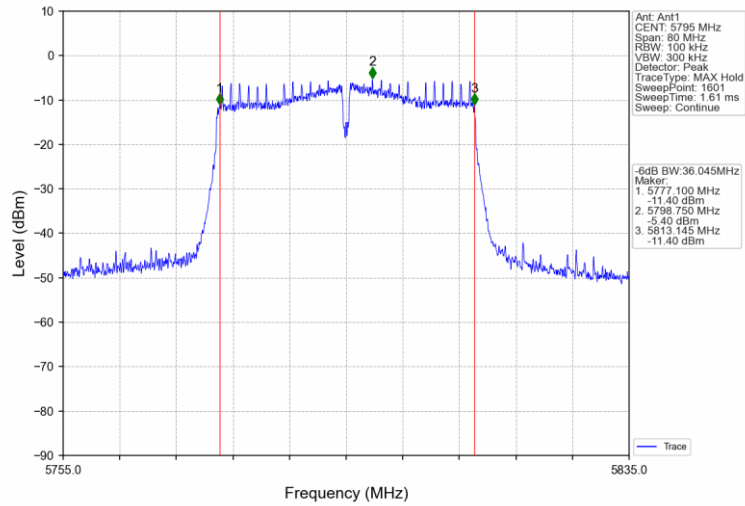

802.11ac(VHT20)\_MCH\_5785MHz\_Ant2\_NTNV

802.11ac(VHT20)\_HCH\_5825MHz\_Ant1\_NTNV

802.11ac(VHT20)\_HCH\_5825MHz\_Ant2\_NTNV

802.11ac(VHT40)\_LCH\_5755MHz\_Ant1\_NTNV

802.11ac(VHT40)\_LCH\_5755MHz\_Ant2\_NTNV

802.11ac(VHT40)\_HCH\_5795MHz\_Ant1\_NTNV

802.11ac(VHT40)\_HCH\_5795MHz\_Ant2\_NTNV

802.11ac(VHT80)\_MCH\_5775MHz\_Ant1\_NTNV

802.11ac(VHT80)\_MCH\_5775MHz\_Ant2\_NTNV

**99% Bandwidth Test Result**

Mode	TX Type	Frequency (MHz)	ANT	99% Occupied Bandwidth (MHz)		Verdict
				Result	Limit	
802.11a	SISO	5180	1	18.500	/	Pass
			2	18.388	/	Pass
		5200	1	18.359	/	Pass
			2	18.410	/	Pass
		5240	1	18.523	/	Pass
			2	18.484	/	Pass
		5260	1	18.366	/	Pass
			2	18.355	/	Pass
		5300	1	18.507	/	Pass
			2	18.416	/	Pass
		5320	1	18.388	/	Pass
			2	18.503	/	Pass
		5500	1	18.482	/	Pass
			2	18.526	/	Pass
		5580	1	18.396	/	Pass
			2	18.361	/	Pass
		5700	1	18.441	/	Pass
			2	18.497	/	Pass
		5745	1	18.413	/	Pass
			2	18.472	/	Pass
5785	1	18.497	/	Pass		
	2	18.456	/	Pass		
5825	1	18.347	/	Pass		
	2	18.473	/	Pass		
802.11n (HT20)	MIMO	5180	1	19.298	/	Pass
			2	18.832	/	Pass
		5200	1	19.089	/	Pass
			2	18.854	/	Pass
		5240	1	19.291	/	Pass
			2	18.930	/	Pass
		5260	1	19.217	/	Pass
			2	18.854	/	Pass
		5300	1	19.381	/	Pass
			2	18.843	/	Pass
		5320	1	19.296	/	Pass
			2	18.846	/	Pass
		5500	1	19.397	/	Pass
			2	18.823	/	Pass
		5580	1	19.316	/	Pass
			2	18.810	/	Pass
		5700	1	19.335	/	Pass
			2	18.909	/	Pass
		5745	1	19.335	/	Pass
			2	18.908	/	Pass
5785	1	19.373	/	Pass		
	2	18.900	/	Pass		
5825	1	19.260	/	Pass		
	2	18.835	/	Pass		
802.11n (HT40)	MIMO	5190	1	37.695	/	Pass
			2	37.649	/	Pass
		5230	1	37.628	/	Pass
			2	37.652	/	Pass
		5270	1	37.795	/	Pass
			2	37.767	/	Pass
		5310	1	37.574	/	Pass
			2	37.722	/	Pass
		5510	1	37.799	/	Pass
			2	37.360	/	Pass
5550	1	37.570	/	Pass		