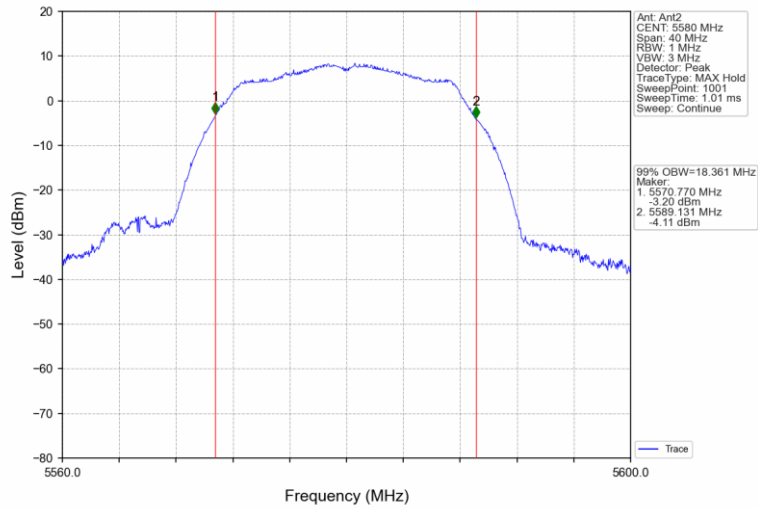

### 99% Bandwidth test Graphs

802.11a\_MCH\_5200MHz\_Ant2\_NTNV

802.11a\_HCH\_5240MHz\_Ant1\_NTNV

802.11a\_HCH\_5240MHz\_Ant2\_NTNV

802.11a\_LCH\_5260MHz\_Ant1\_NTNV

802.11a\_LCH\_5260MHz\_Ant2\_NTNV

802.11a\_MCH\_5300MHz\_Ant1\_NTNV

802.11a\_MCH\_5300MHz\_Ant2\_NTNV

802.11a\_HCH\_5320MHz\_Ant1\_NTNV

802.11a\_HCH\_5320MHz\_Ant2\_NTNV

802.11a\_LCH\_5500MHz\_Ant1\_NTNV

802.11a\_LCH\_5500MHz\_Ant2\_NTNV

802.11a\_MCH\_5580MHz\_Ant1\_NTNV

802.11a\_MCH\_5580MHz\_Ant2\_NTNV

802.11a\_HCH\_5700MHz\_Ant1\_NTNV

802.11a\_HCH\_5700MHz\_Ant2\_NTNV

802.11a\_LCH\_5745MHz\_Ant1\_NTNV

802.11a\_LCH\_5745MHz\_Ant2\_NTNV

802.11a\_MCH\_5785MHz\_Ant1\_NTNV

802.11a\_MCH\_5785MHz\_Ant2\_NTNV

802.11a\_HCH\_5825MHz\_Ant1\_NTNV