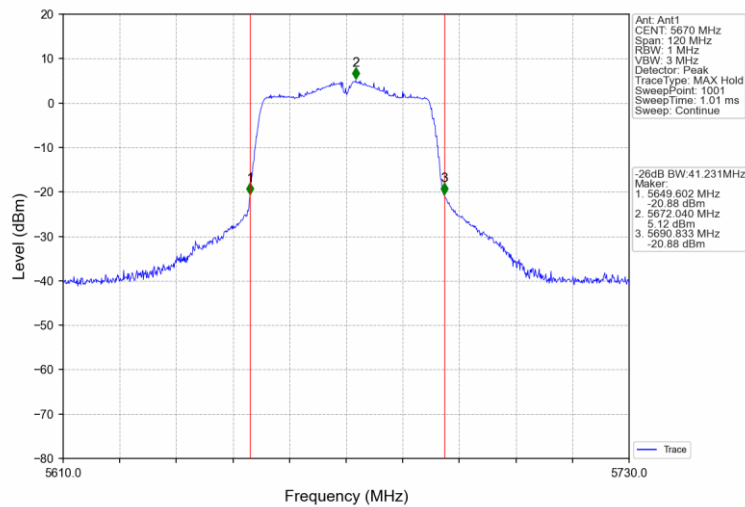

802.11ac(VHT40)_HCH_5670MHz_Ant1_NTNV