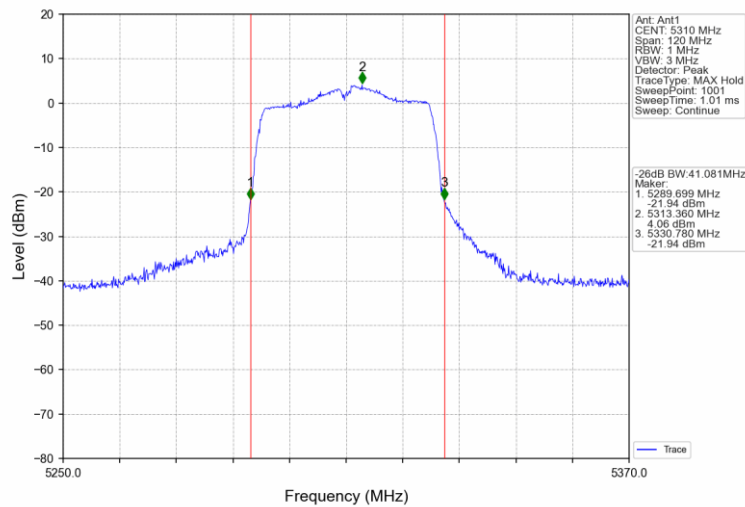

802.11ac(VHT40)\_LCH\_5270MHz\_Ant2\_NTNV

802.11ac(VHT40)\_HCH\_5310MHz\_Ant1\_NTNV

802.11ac(VHT40)\_HCH\_5310MHz\_Ant2\_NTNV

802.11ac(VHT40)\_LCH\_5510MHz\_Ant1\_NTNV

802.11ac(VHT40)\_LCH\_5510MHz\_Ant2\_NTNV