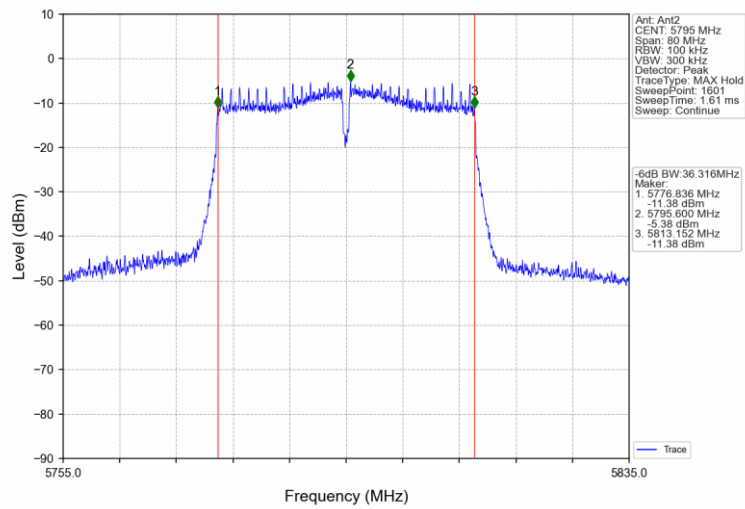

802.11ac(VHT20)\_MCH\_5785MHz\_Ant2\_NTNV

802.11ac(VHT20)\_HCH\_5825MHz\_Ant1\_NTNV

802.11ac(VHT20)\_HCH\_5825MHz\_Ant2\_NTNV

802.11ac(VHT40)\_LCH\_5755MHz\_Ant1\_NTNV

802.11ac(VHT40)\_LCH\_5755MHz\_Ant2\_NTNV

802.11ac(VHT40)\_HCH\_5795MHz\_Ant1\_NTNV

802.11ac(VHT40)\_HCH\_5795MHz\_Ant2\_NTNV

802.11ac(VHT80)\_MCH\_5775MHz\_Ant1\_NTNV

802.11ac(VHT80)\_MCH\_5775MHz\_Ant2\_NTNV

**99% Bandwidth Test Result**

Mode	TX Type	Frequency (MHz)	ANT	99% Occupied Bandwidth (MHz)		Verdict
				Result	Limit	
802.11a	SISO	5180	1	18.500	/	Pass
			2	18.388	/	Pass
		5200	1	18.359	/	Pass
			2	18.410	/	Pass
		5240	1	18.523	/	Pass
			2	18.484	/	Pass
		5260	1	18.366	/	Pass
			2	18.355	/	Pass
		5300	1	18.507	/	Pass
			2	18.416	/	Pass
		5320	1	18.388	/	Pass
			2	18.503	/	Pass
		5500	1	18.482	/	Pass
			2	18.526	/	Pass
		5580	1	18.396	/	Pass
			2	18.361	/	Pass
		5700	1	18.441	/	Pass
			2	18.497	/	Pass
		5745	1	18.413	/	Pass
			2	18.472	/	Pass
5785	1	18.497	/	Pass		
	2	18.456	/	Pass		
5825	1	18.347	/	Pass		
	2	18.473	/	Pass		
802.11n (HT20)	MIMO	5180	1	19.298	/	Pass
			2	18.832	/	Pass
		5200	1	19.089	/	Pass
			2	18.854	/	Pass
		5240	1	19.291	/	Pass
			2	18.930	/	Pass
		5260	1	19.217	/	Pass
			2	18.854	/	Pass
		5300	1	19.381	/	Pass
			2	18.843	/	Pass
		5320	1	19.296	/	Pass
			2	18.846	/	Pass
		5500	1	19.397	/	Pass
			2	18.823	/	Pass
		5580	1	19.316	/	Pass
			2	18.810	/	Pass
		5700	1	19.335	/	Pass
			2	18.909	/	Pass
		5745	1	19.335	/	Pass
			2	18.908	/	Pass
5785	1	19.373	/	Pass		
	2	18.900	/	Pass		
5825	1	19.260	/	Pass		
	2	18.835	/	Pass		
802.11n (HT40)	MIMO	5190	1	37.695	/	Pass
			2	37.649	/	Pass
		5230	1	37.628	/	Pass
			2	37.652	/	Pass
		5270	1	37.795	/	Pass
			2	37.767	/	Pass
		5310	1	37.574	/	Pass
			2	37.722	/	Pass
		5510	1	37.799	/	Pass
			2	37.360	/	Pass
5550	1	37.570	/	Pass		