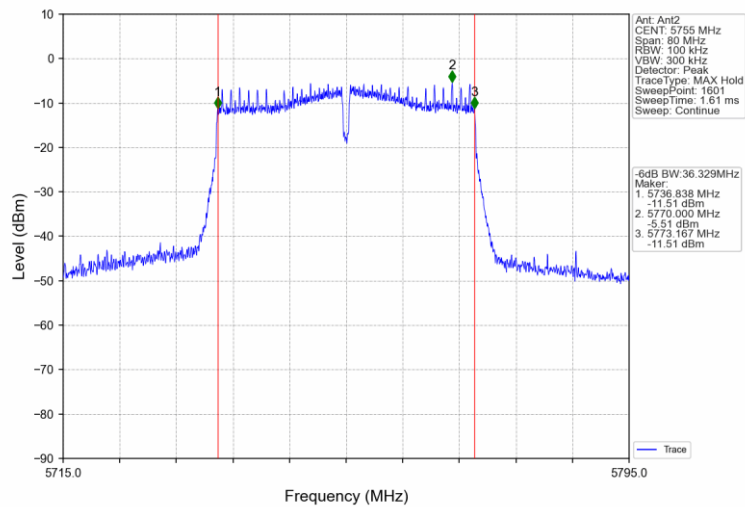

802.11ac(VHT20)\_MCH\_5785MHz\_Ant2\_NTNV

802.11ac(VHT20)\_HCH\_5825MHz\_Ant1\_NTNV

802.11ac(VHT20)\_HCH\_5825MHz\_Ant2\_NTNV

802.11ac(VHT40)\_LCH\_5755MHz\_Ant1\_NTNV

802.11ac(VHT40)\_LCH\_5755MHz\_Ant2\_NTNV

802.11ac(VHT40)\_HCH\_5795MHz\_Ant1\_NTNV

802.11ac(VHT40)\_HCH\_5795MHz\_Ant2\_NTNV

802.11ac(VHT80)\_MCH\_5775MHz\_Ant1\_NTNV

802.11ac(VHT80)\_MCH\_5775MHz\_Ant2\_NTNV

**99% Bandwidth Test Result**

Mode	TX Type	Frequency (MHz)	ANT	99% Occupied Bandwidth (MHz)		Verdict
				Result	Limit	
802.11a	SISO	5180	1	18.500	/	Pass
			2	18.388	/	Pass
		5200	1	18.359	/	Pass
			2	18.410	/	Pass
		5240	1	18.523	/	Pass
			2	18.484	/	Pass
		5260	1	18.366	/	Pass
			2	18.355	/	Pass
		5300	1	18.507	/	Pass
			2	18.416	/	Pass
		5320	1	18.388	/	Pass
			2	18.503	/	Pass
		5500	1	18.482	/	Pass
			2	18.526	/	Pass
		5580	1	18.396	/	Pass
			2	18.361	/	Pass
		5700	1	18.441	/	Pass
			2	18.497	/	Pass
		5745	1	18.413	/	Pass
			2	18.472	/	Pass
5785	1	18.497	/	Pass		
	2	18.456	/	Pass		
5825	1	18.347	/	Pass		
	2	18.473	/	Pass		
802.11n (HT20)	MIMO	5180	1	19.298	/	Pass
			2	18.832	/	Pass
		5200	1	19.089	/	Pass
			2	18.854	/	Pass
		5240	1	19.291	/	Pass
			2	18.930	/	Pass
		5260	1	19.217	/	Pass
			2	18.854	/	Pass
		5300	1	19.381	/	Pass
			2	18.843	/	Pass
		5320	1	19.296	/	Pass
			2	18.846	/	Pass
		5500	1	19.397	/	Pass
			2	18.823	/	Pass
		5580	1	19.316	/	Pass
			2	18.810	/	Pass
		5700	1	19.335	/	Pass
			2	18.909	/	Pass
		5745	1	19.335	/	Pass
			2	18.908	/	Pass
5785	1	19.373	/	Pass		
	2	18.900	/	Pass		
5825	1	19.260	/	Pass		
	2	18.835	/	Pass		
802.11n (HT40)	MIMO	5190	1	37.695	/	Pass
			2	37.649	/	Pass
		5230	1	37.628	/	Pass
			2	37.652	/	Pass
		5270	1	37.795	/	Pass
			2	37.767	/	Pass
		5310	1	37.574	/	Pass
			2	37.722	/	Pass
		5510	1	37.799	/	Pass
			2	37.360	/	Pass
5550	1	37.570	/	Pass		