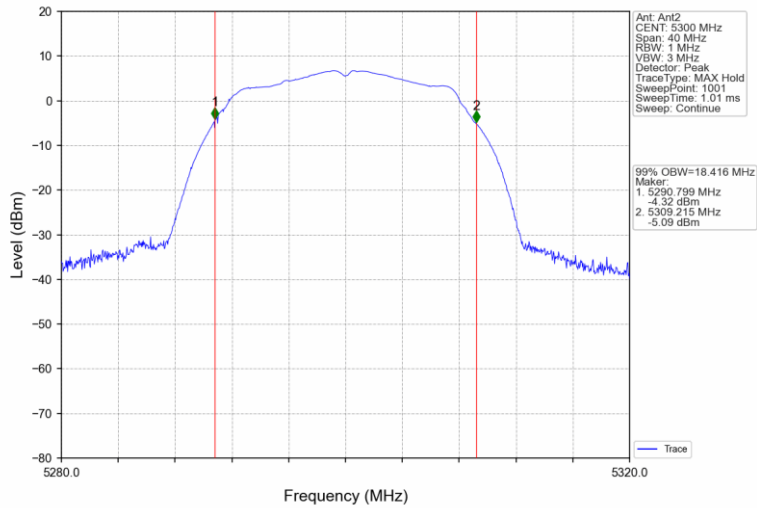

			2	37.598	/	Pass
		5670	1	37.734	/	Pass
			2	37.464	/	Pass
		5755	1	37.774	/	Pass
			2	37.480	/	Pass
		5795	1	37.644	/	Pass
			2	37.402	/	Pass
802.11ac (VHT20)	MIMO	5180	1	19.196	/	Pass
			2	18.825	/	Pass
		5200	1	19.125	/	Pass
			2	18.872	/	Pass
		5240	1	19.273	/	Pass
			2	18.910	/	Pass
		5260	1	19.240	/	Pass
			2	18.884	/	Pass
		5300	1	19.427	/	Pass
			2	18.866	/	Pass
		5320	1	19.227	/	Pass
			2	18.891	/	Pass
		5500	1	19.401	/	Pass
			2	18.906	/	Pass
		5580	1	19.353	/	Pass
			2	18.787	/	Pass
		5700	1	19.353	/	Pass
			2	18.855	/	Pass
		5745	1	19.305	/	Pass
			2	18.913	/	Pass
5785	1	19.307	/	Pass		
	2	18.887	/	Pass		
5825	1	19.325	/	Pass		
	2	18.897	/	Pass		
802.11ac (VHT40)	MIMO	5190	1	37.672	/	Pass
			2	37.724	/	Pass
		5230	1	37.609	/	Pass
			2	37.682	/	Pass
		5270	1	37.737	/	Pass
			2	37.725	/	Pass
		5310	1	37.648	/	Pass
			2	37.686	/	Pass
		5510	1	37.792	/	Pass
			2	37.377	/	Pass
		5550	1	37.588	/	Pass
			2	37.565	/	Pass
		5670	1	37.771	/	Pass
			2	37.454	/	Pass
		5755	1	37.689	/	Pass
			2	37.464	/	Pass
5795	1	37.600	/	Pass		
	2	37.531	/	Pass		
802.11ac (VHT80)	MIMO	5210	1	76.121	/	Pass
			2	76.645	/	Pass
		5290	1	76.377	/	Pass
			2	76.554	/	Pass
		5530	1	76.066	/	Pass
			2	75.980	/	Pass
		5610	1	76.230	/	Pass
			2	76.007	/	Pass
		5775	1	76.563	/	Pass
			2	75.857	/	Pass

### 99% Bandwidth test Graphs

802.11a\_MCH\_5200MHz\_Ant2\_NTNV

802.11a\_HCH\_5240MHz\_Ant1\_NTNV

802.11a\_HCH\_5240MHz\_Ant2\_NTNV

802.11a\_LCH\_5260MHz\_Ant1\_NTNV

802.11a\_LCH\_5260MHz\_Ant2\_NTNV

802.11a\_MCH\_5300MHz\_Ant1\_NTNV

802.11a\_MCH\_5300MHz\_Ant2\_NTNV

802.11a\_HCH\_5320MHz\_Ant1\_NTNV

802.11a\_HCH\_5320MHz\_Ant2\_NTNV

802.11a\_LCH\_5500MHz\_Ant1\_NTNV

802.11a\_LCH\_5500MHz\_Ant2\_NTNV

802.11a\_MCH\_5580MHz\_Ant1\_NTNV

802.11a\_MCH\_5580MHz\_Ant2\_NTNV