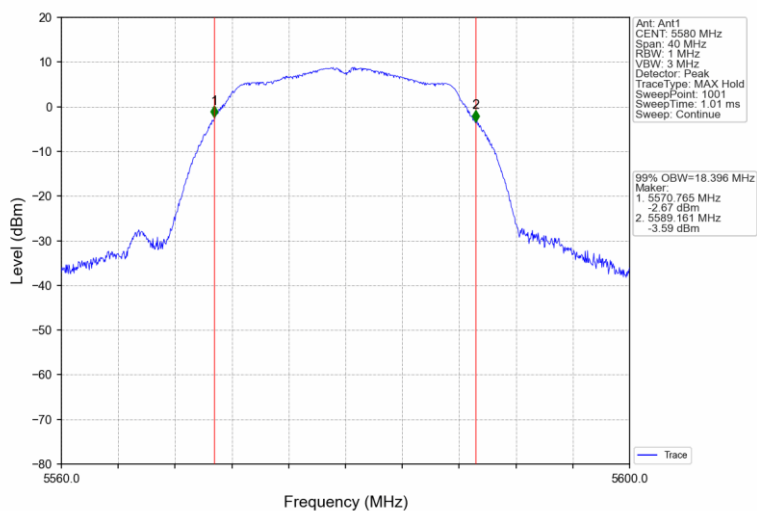

### 99% Bandwidth test Graphs

802.11a\_MCH\_5200MHz\_Ant2\_NTNV

802.11a\_HCH\_5240MHz\_Ant1\_NTNV

802.11a\_HCH\_5240MHz\_Ant2\_NTNV

802.11a\_LCH\_5260MHz\_Ant1\_NTNV

802.11a\_LCH\_5260MHz\_Ant2\_NTNV

802.11a\_MCH\_5300MHz\_Ant1\_NTNV

802.11a\_MCH\_5300MHz\_Ant2\_NTNV

802.11a\_HCH\_5320MHz\_Ant1\_NTNV

802.11a\_HCH\_5320MHz\_Ant2\_NTNV

802.11a\_LCH\_5500MHz\_Ant1\_NTNV

802.11a\_LCH\_5500MHz\_Ant2\_NTNV

802.11a\_MCH\_5580MHz\_Ant1\_NTNV

802.11a\_MCH\_5580MHz\_Ant2\_NTNV

802.11a\_HCH\_5700MHz\_Ant1\_NTNV

802.11a\_HCH\_5700MHz\_Ant2\_NTNV

802.11a\_LCH\_5745MHz\_Ant1\_NTNV

802.11a\_LCH\_5745MHz\_Ant2\_NTNV

802.11a\_MCH\_5785MHz\_Ant1\_NTNV

802.11a\_MCH\_5785MHz\_Ant2\_NTNV

802.11a\_HCH\_5825MHz\_Ant1\_NTNV