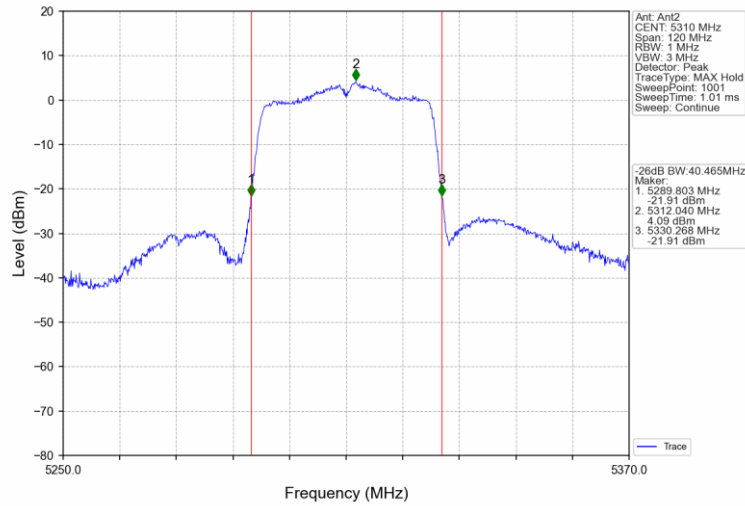

802.11ac(VHT40)\_LCH\_5270MHz\_Ant2\_NTNV

802.11ac(VHT40)\_HCH\_5310MHz\_Ant1\_NTNV

802.11ac(VHT40)\_HCH\_5310MHz\_Ant2\_NTNV

802.11ac(VHT40)\_LCH\_5510MHz\_Ant1\_NTNV

802.11ac(VHT40)\_LCH\_5510MHz\_Ant2\_NTNV