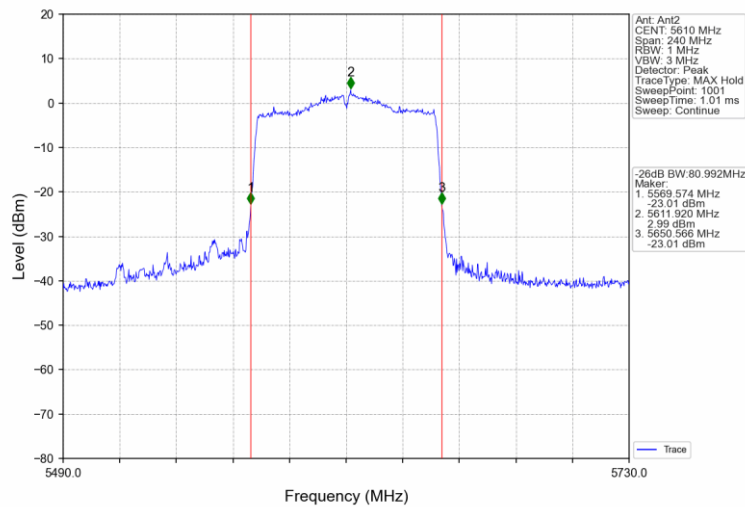

802.11ac(VHT80)\_MCH\_5210MHz\_Ant2\_NTNV

802.11ac(VHT80)\_MCH\_5290MHz\_Ant1\_NTNV

802.11ac(VHT80)\_MCH\_5290MHz\_Ant2\_NTNV

802.11ac(VHT80)\_LCH\_5530MHz\_Ant1\_NTNV

802.11ac(VHT80)\_LCH\_5530MHz\_Ant2\_NTNV

802.11ac(VHT80)\_HCH\_5610MHz\_Ant1\_NTNV

802.11ac(VHT80)\_HCH\_5610MHz\_Ant2\_NTNV

**6dB bandwidth:**

Mode	TX Type	Frequency (MHz)	ANT	6dB Bandwidth (MHz)		Verdict
				Result	Limit	
802.11a	SISO	5745	1	16.325	>=0.5	Pass
			2	16.350	>=0.5	Pass
		5785	1	16.334	>=0.5	Pass
			2	16.326	>=0.5	Pass
		5825	1	16.320	>=0.5	Pass
			2	16.334	>=0.5	Pass
802.11n (HT20)	MIMO	5745	1	17.286	>=0.5	Pass
			2	17.592	>=0.5	Pass
		5785	1	17.344	>=0.5	Pass
			2	17.590	>=0.5	Pass
		5825	1	17.318	>=0.5	Pass
			2	17.582	>=0.5	Pass
802.11n (HT40)	MIMO	5755	1	36.298	>=0.5	Pass
			2	36.365	>=0.5	Pass
		5795	1	35.741	>=0.5	Pass
			2	35.964	>=0.5	Pass
802.11ac (VHT20)	MIMO	5745	1	17.191	>=0.5	Pass
			2	17.586	>=0.5	Pass
		5785	1	17.584	>=0.5	Pass
			2	17.575	>=0.5	Pass
		5825	1	17.139	>=0.5	Pass
			2	17.591	>=0.5	Pass
802.11ac (VHT40)	MIMO	5755	1	35.940	>=0.5	Pass
			2	36.329	>=0.5	Pass
		5795	1	36.045	>=0.5	Pass
			2	36.316	>=0.5	Pass
802.11ac (VHT80)	MIMO	5775	1	75.671	>=0.5	Pass
			2	75.237	>=0.5	Pass