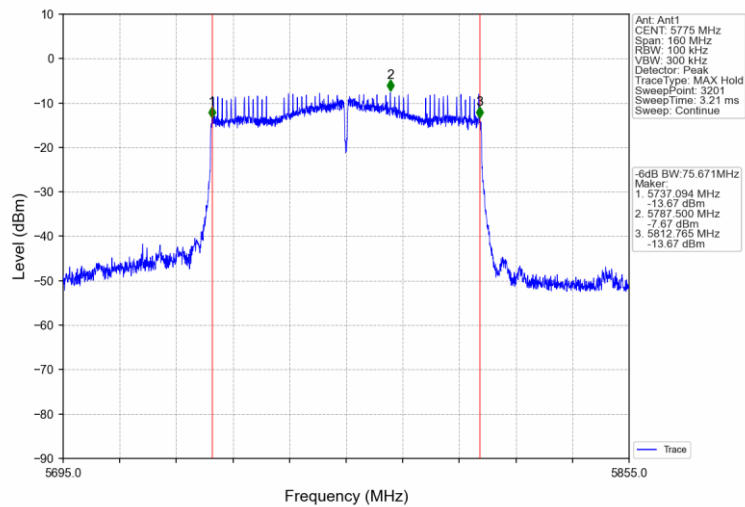

802.11ac(VHT20)\_MCH\_5785MHz\_Ant2\_NTNV

802.11ac(VHT20)\_HCH\_5825MHz\_Ant1\_NTNV

802.11ac(VHT20)\_HCH\_5825MHz\_Ant2\_NTNV

802.11ac(VHT40)\_LCH\_5755MHz\_Ant1\_NTNV

802.11ac(VHT40)\_LCH\_5755MHz\_Ant2\_NTNV

802.11ac(VHT40)\_HCH\_5795MHz\_Ant1\_NTNV

802.11ac(VHT40)\_HCH\_5795MHz\_Ant2\_NTNV

802.11ac(VHT80)\_MCH\_5775MHz\_Ant1\_NTNV

802.11ac(VHT80)\_MCH\_5775MHz\_Ant2\_NTNV

**99% Bandwidth Test Result**

Mode	TX Type	Frequency (MHz)	ANT	99% Occupied Bandwidth (MHz)		Verdict
				Result	Limit	
802.11a	SISO	5180	1	18.500	/	Pass
			2	18.388	/	Pass
		5200	1	18.359	/	Pass
			2	18.410	/	Pass
		5240	1	18.523	/	Pass
			2	18.484	/	Pass
		5260	1	18.366	/	Pass
			2	18.355	/	Pass
		5300	1	18.507	/	Pass
			2	18.416	/	Pass
		5320	1	18.388	/	Pass
			2	18.503	/	Pass
		5500	1	18.482	/	Pass
			2	18.526	/	Pass
		5580	1	18.396	/	Pass
			2	18.361	/	Pass
		5700	1	18.441	/	Pass
			2	18.497	/	Pass
		5745	1	18.413	/	Pass
			2	18.472	/	Pass
5785	1	18.497	/	Pass		
	2	18.456	/	Pass		
5825	1	18.347	/	Pass		
	2	18.473	/	Pass		
802.11n (HT20)	MIMO	5180	1	19.298	/	Pass
			2	18.832	/	Pass
		5200	1	19.089	/	Pass
			2	18.854	/	Pass
		5240	1	19.291	/	Pass
			2	18.930	/	Pass
		5260	1	19.217	/	Pass
			2	18.854	/	Pass
		5300	1	19.381	/	Pass
			2	18.843	/	Pass
		5320	1	19.296	/	Pass
			2	18.846	/	Pass
		5500	1	19.397	/	Pass
			2	18.823	/	Pass
		5580	1	19.316	/	Pass
			2	18.810	/	Pass
		5700	1	19.335	/	Pass
			2	18.909	/	Pass
		5745	1	19.335	/	Pass
			2	18.908	/	Pass
5785	1	19.373	/	Pass		
	2	18.900	/	Pass		
5825	1	19.260	/	Pass		
	2	18.835	/	Pass		
802.11n (HT40)	MIMO	5190	1	37.695	/	Pass
			2	37.649	/	Pass
		5230	1	37.628	/	Pass
			2	37.652	/	Pass
		5270	1	37.795	/	Pass
			2	37.767	/	Pass
		5310	1	37.574	/	Pass
			2	37.722	/	Pass
		5510	1	37.799	/	Pass
			2	37.360	/	Pass
5550	1	37.570	/	Pass		