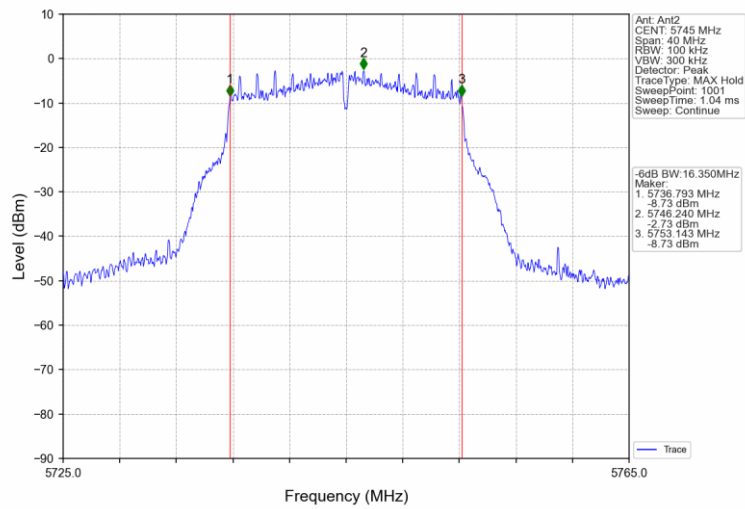

802.11ac(VHT80)\_HCH\_5610MHz\_Ant1\_NTNV

802.11ac(VHT80)\_HCH\_5610MHz\_Ant2\_NTNV

**6dB bandwidth:**

Mode	TX Type	Frequency (MHz)	ANT	6dB Bandwidth (MHz)		Verdict
				Result	Limit	
802.11a	SISO	5745	1	16.325	>=0.5	Pass
			2	16.350	>=0.5	Pass
		5785	1	16.334	>=0.5	Pass
			2	16.326	>=0.5	Pass
		5825	1	16.320	>=0.5	Pass
			2	16.334	>=0.5	Pass
802.11n (HT20)	MIMO	5745	1	17.286	>=0.5	Pass
			2	17.592	>=0.5	Pass
		5785	1	17.344	>=0.5	Pass
			2	17.590	>=0.5	Pass
		5825	1	17.318	>=0.5	Pass
			2	17.582	>=0.5	Pass
802.11n (HT40)	MIMO	5755	1	36.298	>=0.5	Pass
			2	36.365	>=0.5	Pass
		5795	1	35.741	>=0.5	Pass
			2	35.964	>=0.5	Pass
802.11ac (VHT20)	MIMO	5745	1	17.191	>=0.5	Pass
			2	17.586	>=0.5	Pass
		5785	1	17.584	>=0.5	Pass
			2	17.575	>=0.5	Pass
		5825	1	17.139	>=0.5	Pass
			2	17.591	>=0.5	Pass
802.11ac (VHT40)	MIMO	5755	1	35.940	>=0.5	Pass
			2	36.329	>=0.5	Pass
		5795	1	36.045	>=0.5	Pass
			2	36.316	>=0.5	Pass
802.11ac (VHT80)	MIMO	5775	1	75.671	>=0.5	Pass
			2	75.237	>=0.5	Pass

802.11a\_LCH\_5745MHz\_Ant1\_NTNV

802.11a\_LCH\_5745MHz\_Ant2\_NTNV

802.11a\_MCH\_5785MHz\_Ant1\_NTNV

802.11a\_MCH\_5785MHz\_Ant2\_NTNV

802.11a\_HCH\_5825MHz\_Ant1\_NTNV

802.11a\_HCH\_5825MHz\_Ant2\_NTNV

802.11n(HT20)\_LCH\_5745MHz\_Ant1\_NTNV