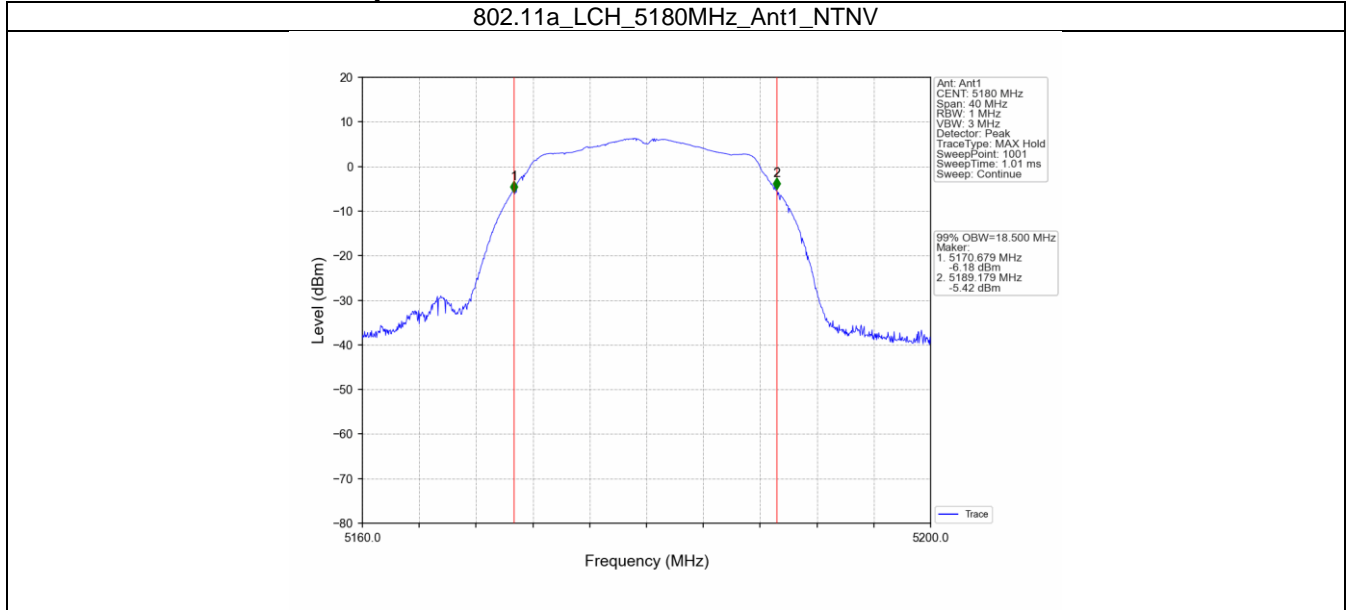

2	37.598	/	Pass
		5670	1	37.734	/	Pass
			2	37.464	/	Pass
		5755	1	37.774	/	Pass
			2	37.480	/	Pass
		5795	1	37.644	/	Pass
			2	37.402	/	Pass
802.11ac (VHT20)	MIMO	5180	1	19.196	/	Pass
			2	18.825	/	Pass
		5200	1	19.125	/	Pass
			2	18.872	/	Pass
		5240	1	19.273	/	Pass
			2	18.910	/	Pass
		5260	1	19.240	/	Pass
			2	18.884	/	Pass
		5300	1	19.427	/	Pass
			2	18.866	/	Pass
		5320	1	19.227	/	Pass
			2	18.891	/	Pass
		5500	1	19.401	/	Pass
			2	18.906	/	Pass
		5580	1	19.353	/	Pass
			2	18.787	/	Pass
		5700	1	19.353	/	Pass
			2	18.855	/	Pass
		5745	1	19.305	/	Pass
			2	18.913	/	Pass
5785	1	19.307	/	Pass		
	2	18.887	/	Pass		
5825	1	19.325	/	Pass		
	2	18.897	/	Pass		
802.11ac (VHT40)	MIMO	5190	1	37.672	/	Pass
			2	37.724	/	Pass
		5230	1	37.609	/	Pass
			2	37.682	/	Pass
		5270	1	37.737	/	Pass
			2	37.725	/	Pass
		5310	1	37.648	/	Pass
			2	37.686	/	Pass
		5510	1	37.792	/	Pass
			2	37.377	/	Pass
		5550	1	37.588	/	Pass
			2	37.565	/	Pass
		5670	1	37.771	/	Pass
			2	37.454	/	Pass
		5755	1	37.689	/	Pass
			2	37.464	/	Pass
5795	1	37.600	/	Pass		
	2	37.531	/	Pass		
802.11ac (VHT80)	MIMO	5210	1	76.121	/	Pass
			2	76.645	/	Pass
		5290	1	76.377	/	Pass
			2	76.554	/	Pass
		5530	1	76.066	/	Pass
			2	75.980	/	Pass
		5610	1	76.230	/	Pass
			2	76.007	/	Pass
		5775	1	76.563	/	Pass
			2	75.857	/	Pass

99% Bandwidth test Graphs