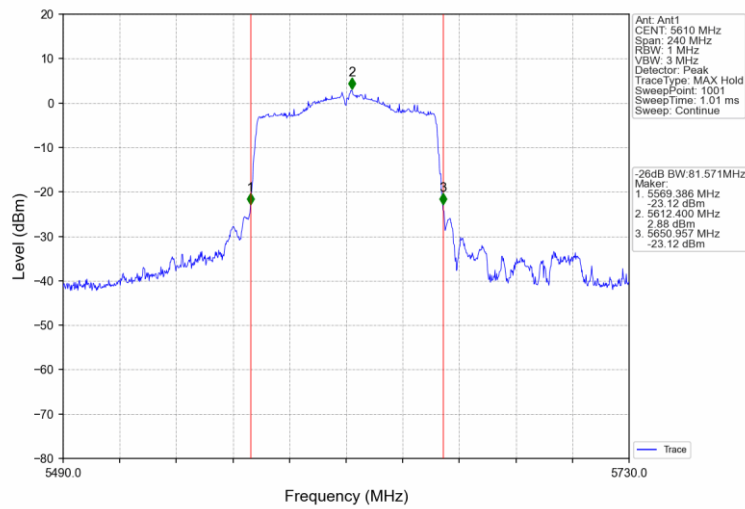

802.11ac(VHT80)\_MCH\_5210MHz\_Ant2\_NTNV

802.11ac(VHT80)\_MCH\_5290MHz\_Ant1\_NTNV

802.11ac(VHT80)\_MCH\_5290MHz\_Ant2\_NTNV

802.11ac(VHT80)\_LCH\_5530MHz\_Ant1\_NTNV

802.11ac(VHT80)\_LCH\_5530MHz\_Ant2\_NTNV

802.11ac(VHT80)\_HCH\_5610MHz\_Ant1\_NTNV

802.11ac(VHT80)\_HCH\_5610MHz\_Ant2\_NTNV

**6dB bandwidth:**

Mode	TX Type	Frequency (MHz)	ANT	6dB Bandwidth (MHz)		Verdict
				Result	Limit	
802.11a	SISO	5745	1	16.325	>=0.5	Pass
			2	16.350	>=0.5	Pass
		5785	1	16.334	>=0.5	Pass
			2	16.326	>=0.5	Pass
		5825	1	16.320	>=0.5	Pass
			2	16.334	>=0.5	Pass
802.11n (HT20)	MIMO	5745	1	17.286	>=0.5	Pass
			2	17.592	>=0.5	Pass
		5785	1	17.344	>=0.5	Pass
			2	17.590	>=0.5	Pass
		5825	1	17.318	>=0.5	Pass
			2	17.582	>=0.5	Pass
802.11n (HT40)	MIMO	5755	1	36.298	>=0.5	Pass
			2	36.365	>=0.5	Pass
		5795	1	35.741	>=0.5	Pass
			2	35.964	>=0.5	Pass
802.11ac (VHT20)	MIMO	5745	1	17.191	>=0.5	Pass
			2	17.586	>=0.5	Pass
		5785	1	17.584	>=0.5	Pass
			2	17.575	>=0.5	Pass
		5825	1	17.139	>=0.5	Pass
			2	17.591	>=0.5	Pass
802.11ac (VHT40)	MIMO	5755	1	35.940	>=0.5	Pass
			2	36.329	>=0.5	Pass
		5795	1	36.045	>=0.5	Pass
			2	36.316	>=0.5	Pass
802.11ac (VHT80)	MIMO	5775	1	75.671	>=0.5	Pass
			2	75.237	>=0.5	Pass