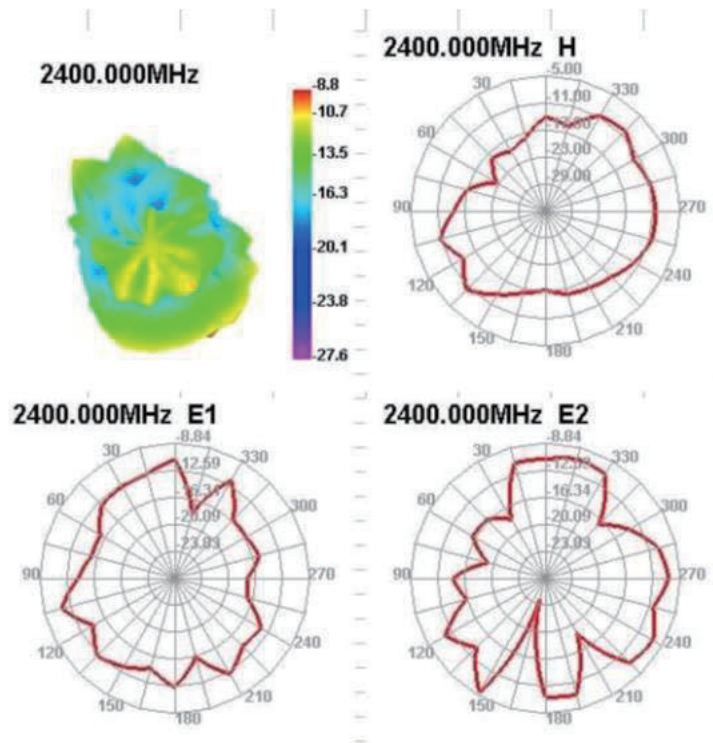

2. Test Result

2.3 GAIN & Efficiency

Frequency(MHz)	Efficiency (%)	Average GAIN(dB)	Peak GAIN (dBi)
2400	4.33	-13.64	-8.84
2450	5.26	-12.79	-6.67
2500	5.96	-12.25	-6.17

2. Test Result

2.4 3D DATE