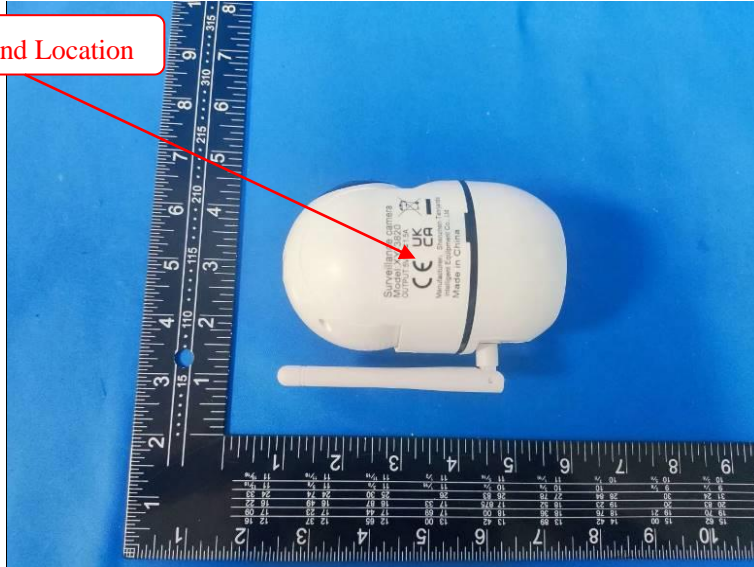

## Label and Location

FCC ID: 2BDQV-XM-3820

Size: L: 3.0cm\*W: 2.0cm

Label and Location

Label and Location

Label and Location