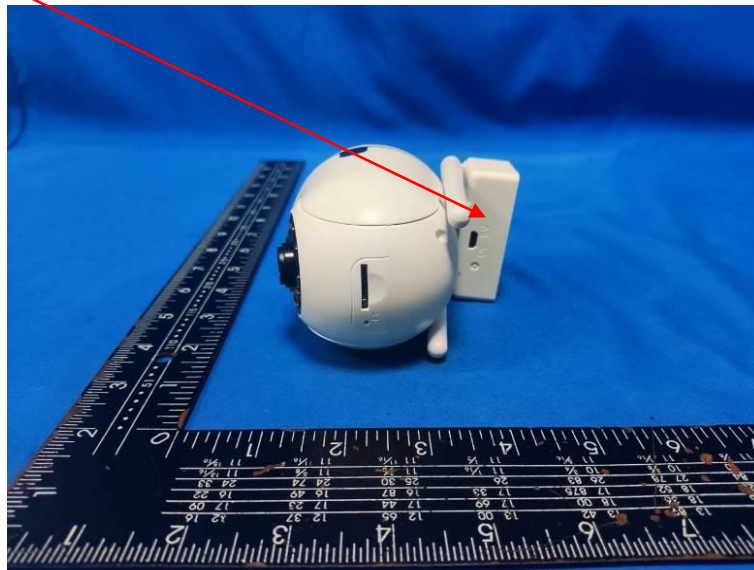

## Label and Location

FCC ID: 2BDQV-XM-3820

Size: L: 3.0cm\*W: 2.0cm

Label and Location

Label and Location

Label and Location