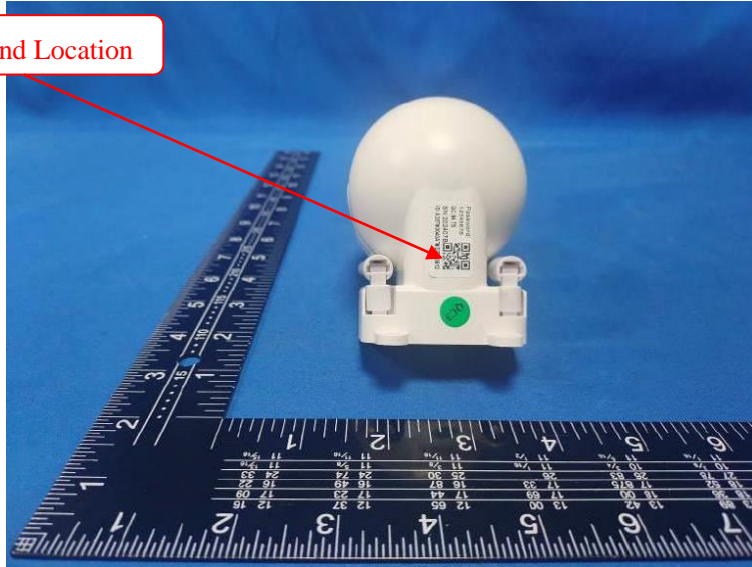

Label and Location

FCC ID: 2BDQV-AK-3820

Size: L: 3.0cm*W: 2.0cm

Label and Location

Label and Location

Label and Location