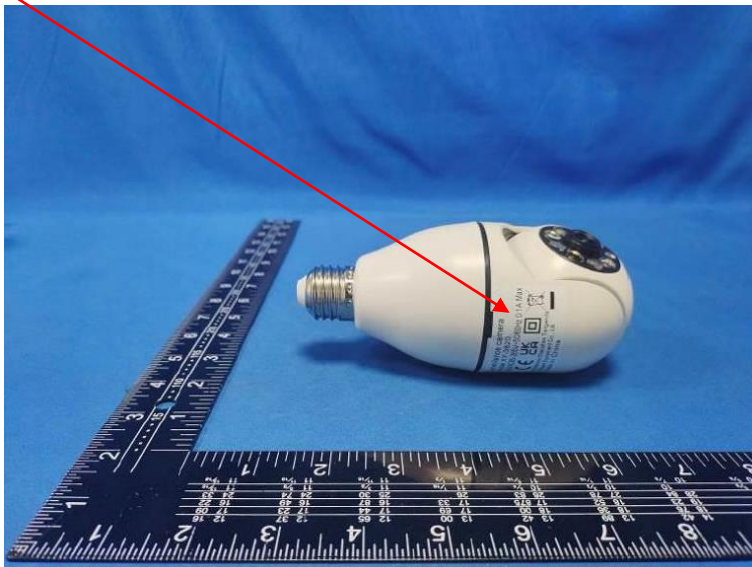

Label and Location

FCC ID: 2BDQV-AK-3820

Size: L: 3.0cm*W: 2.0cm

Label and Location

Label and Location

Label and Location