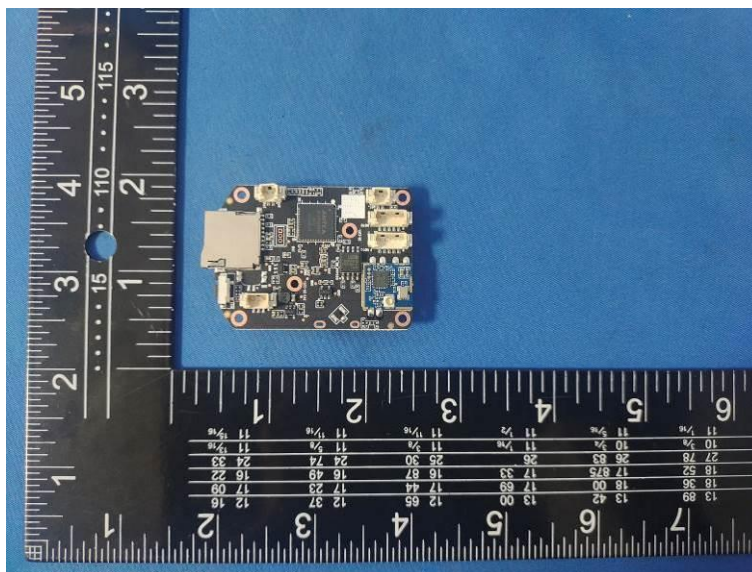

Internal Photos of the EUT

AK-3820, AK-3120SZ, AK-3120SZ-H, AK-1920, AK-A120,
AK-3120SZ-WIFI, SQ-3120SZ-WIFI, AK-3120SZ-H-WIF

ANT

AK-3120S-DP, AK-3120S-DP-H, AK-3320S-DP,
AK-3120S-DP-WIFI, SQ-3120S-DP-WIFI

ANT

AK-3120, AK-3820S, AK-3920, AK-5020, AK-5220, AK-5320,
AK-6020, AK-6220, AK-7220, AK-6220-WIF, AK-7320

ANT