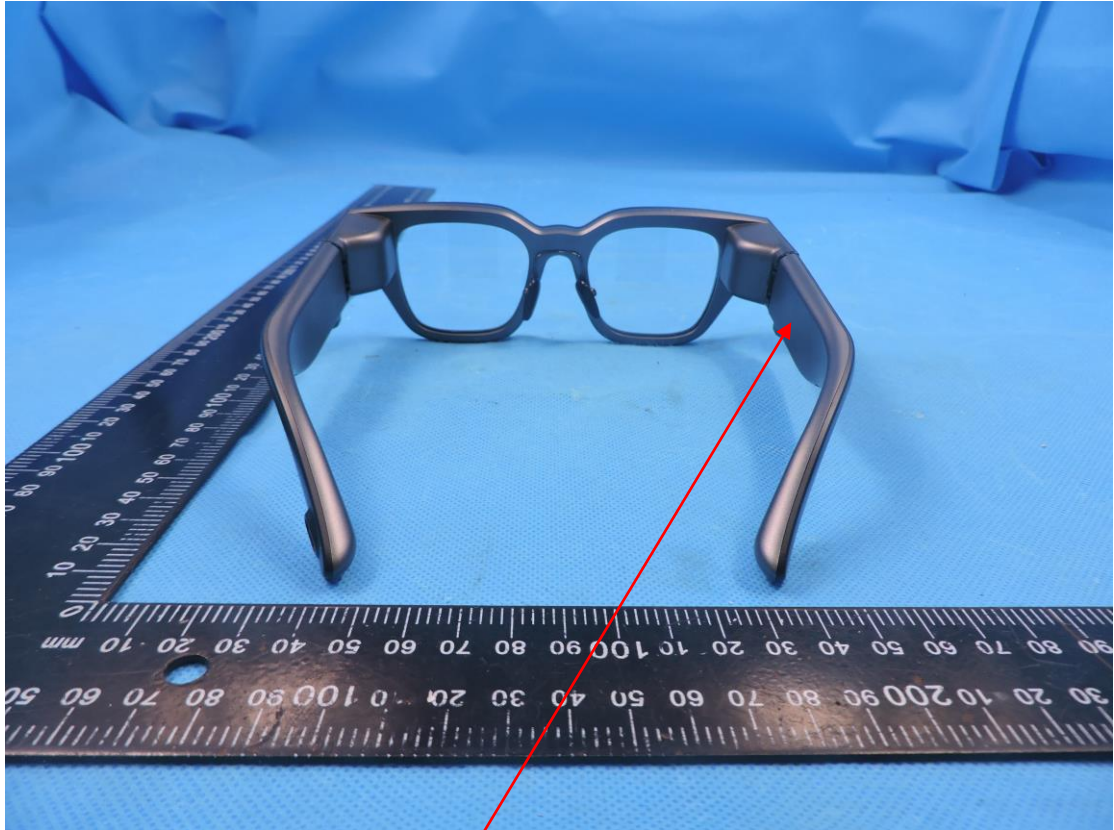

FCC Label

iTour Air

Model name: ITOUR25

FCC ID: 2BDOWITOURAIRAR01

W: 20mm

L: 40mm