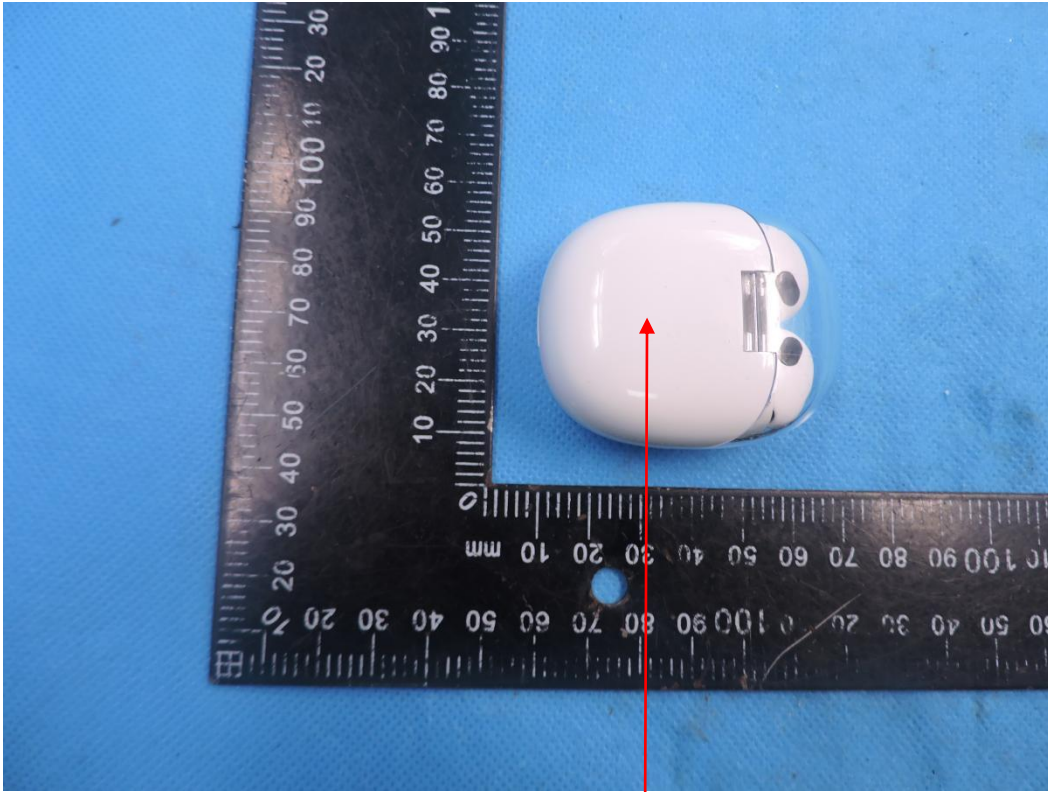

FCC Label

iTour Buds

Model name: iTour 22Pro

FCC ID: 2BDOW-ITOUR22PRO

40mm*30mm