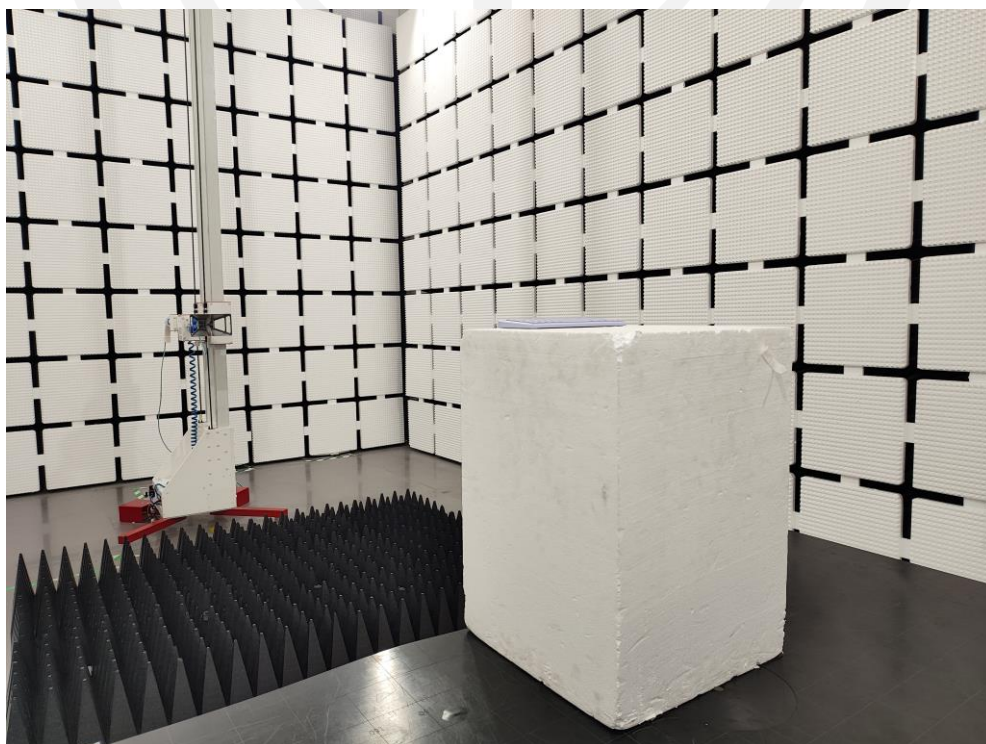

Appendix I Test Setup Photo

FCC ID: 2BDOP-SWMC2000

Spurious Radiation Emissions Test (<1G)

Spurious Radiation Emissions Test (>1G)

-----End-----