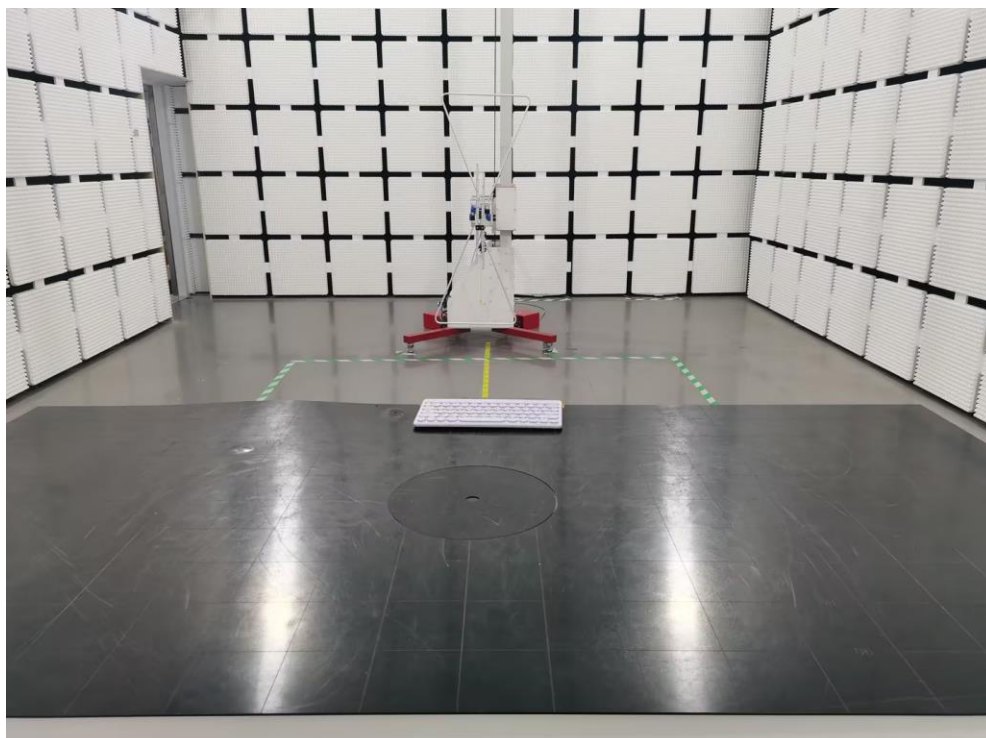

Appendix I Test Setup Photo

FCC ID: 2BDOP-SWMC2000

Spurious Radiation Emissions Test (<1G)

Spurious Radiation Emissions Test (>1G)

-----End-----