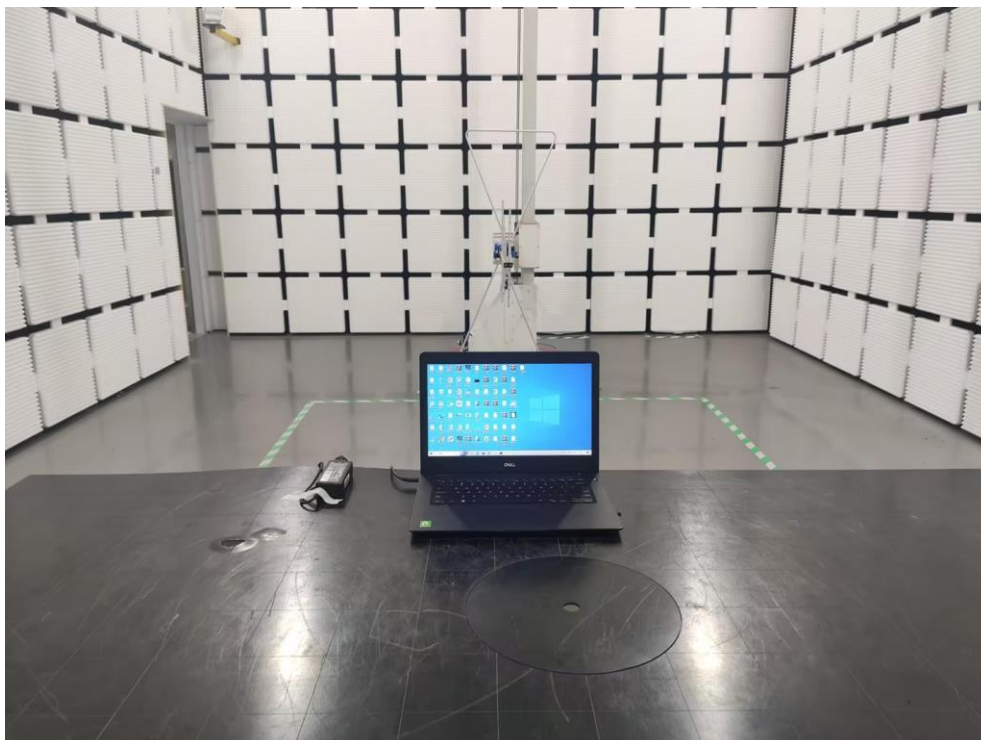

Appendix I Test Setup Photo

FCC ID: 2BDOP-LW-YZW24

Spurious Radiation Emissions Test (<1G)

Spurious Radiation Emissions Test (>1G)

Conducted emission
-----End-----