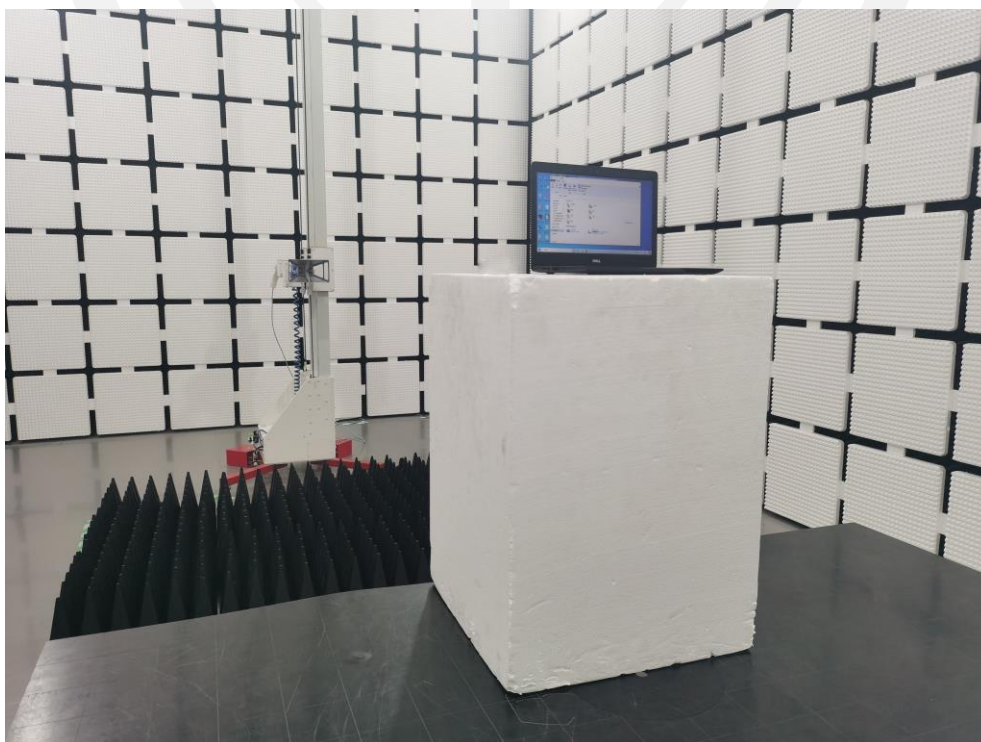

Appendix I Test Setup Photo

FCC ID: 2BDOP-LW-YZW24

Spurious Radiation Emissions Test (<1G)

Spurious Radiation Emissions Test (>1G)

Conducted emission
-----End-----