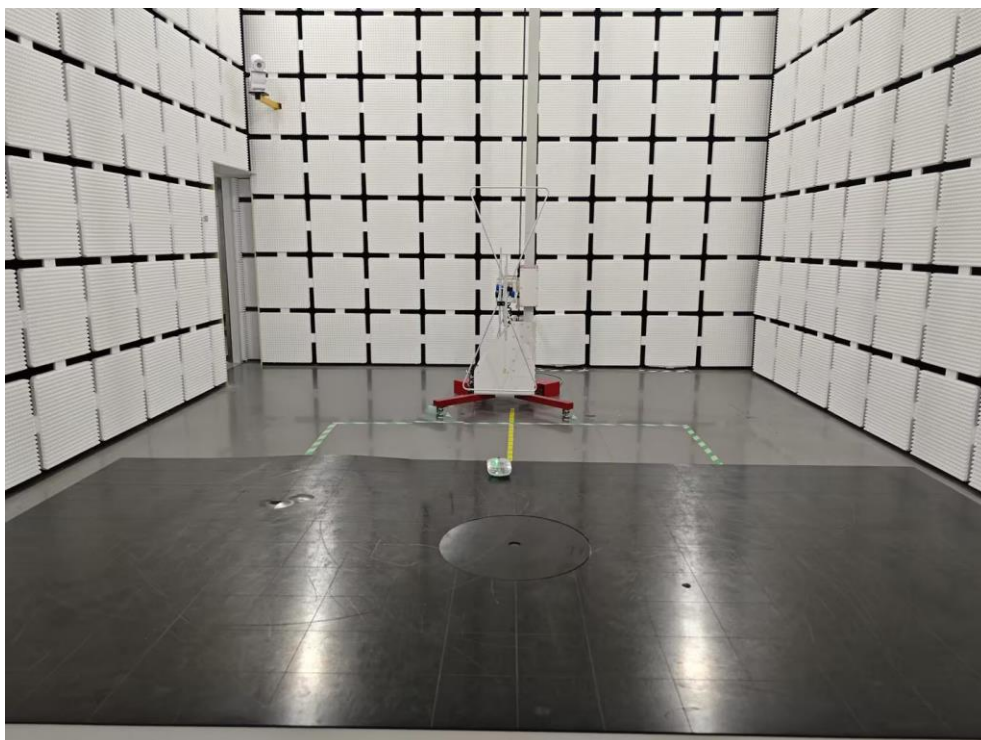

Appendix I Test Setup Photo

FCC ID: 2BDOP-LW-24

Spurious Radiation Emissions Test (<1G)

Spurious Radiation Emissions Test (>1G)

Conducted emission
-----End-----