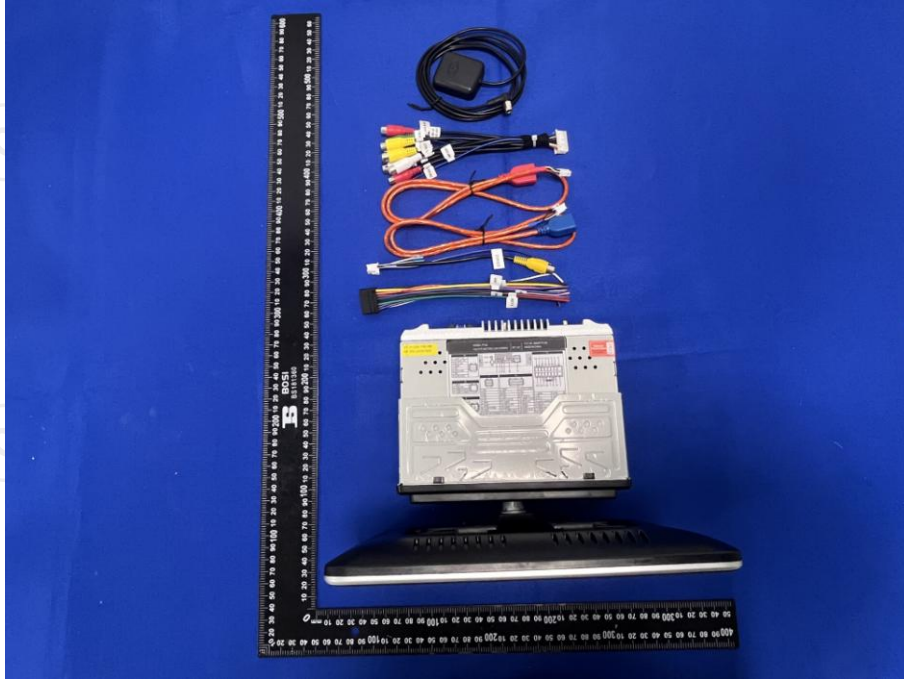

## Dwell NVNT 3-DH5 2441MHz One Burst

## Dwell NVNT 3-DH5 2441MHz Accumulated

**Appendix B: Photographs of Test Setup**

Product: MULTI-FUNCTION CAR STEREO

Model: PV28

Radiated Emission

**Appendix C: Photographs of EUT**  
**Product: MULTI-FUNCTION CAR STEREO**  
**Model: PV28**  
**External Photos**

**Product: MULTI-FUNCTION CAR STEREO**  
**Model: PV28**  
**Internal Photos**

**\*\*\*\*\*END OF REPORT\*\*\*\*\***