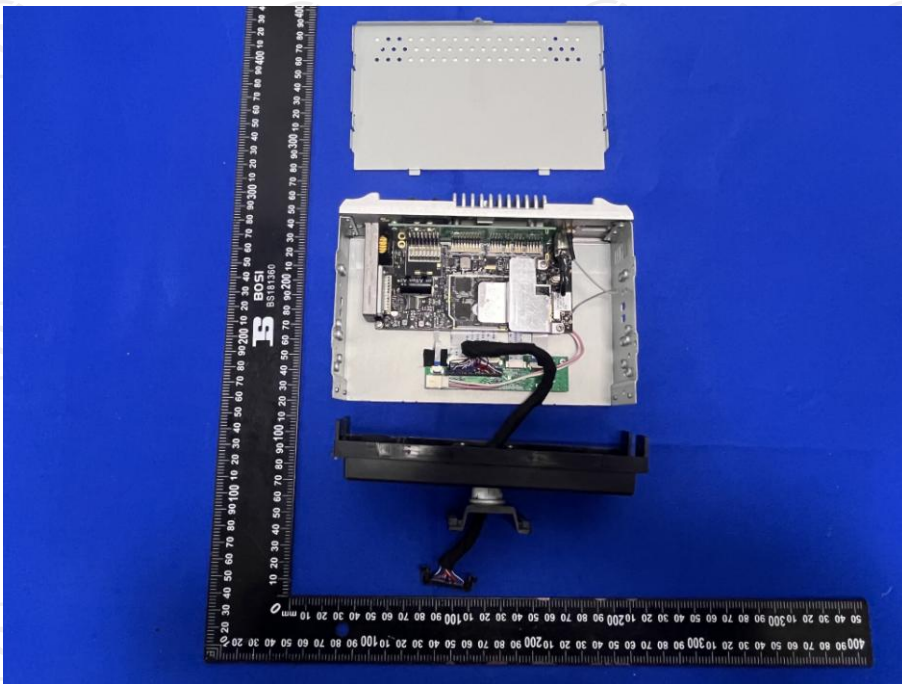

## Dwell NVNT 3-DH5 2441MHz Accumulated

**Appendix B: Photographs of Test Setup**

Product: MULTI-FUNCTION CAR STEREO

Model: PV28

Radiated Emission

**Appendix C: Photographs of EUT**  
**Product: MULTI-FUNCTION CAR STEREO**  
**Model: PV28**  
**External Photos**

**Product: MULTI-FUNCTION CAR STEREO**  
**Model: PV28**  
**Internal Photos**

**\*\*\*\*\*END OF REPORT\*\*\*\*\***