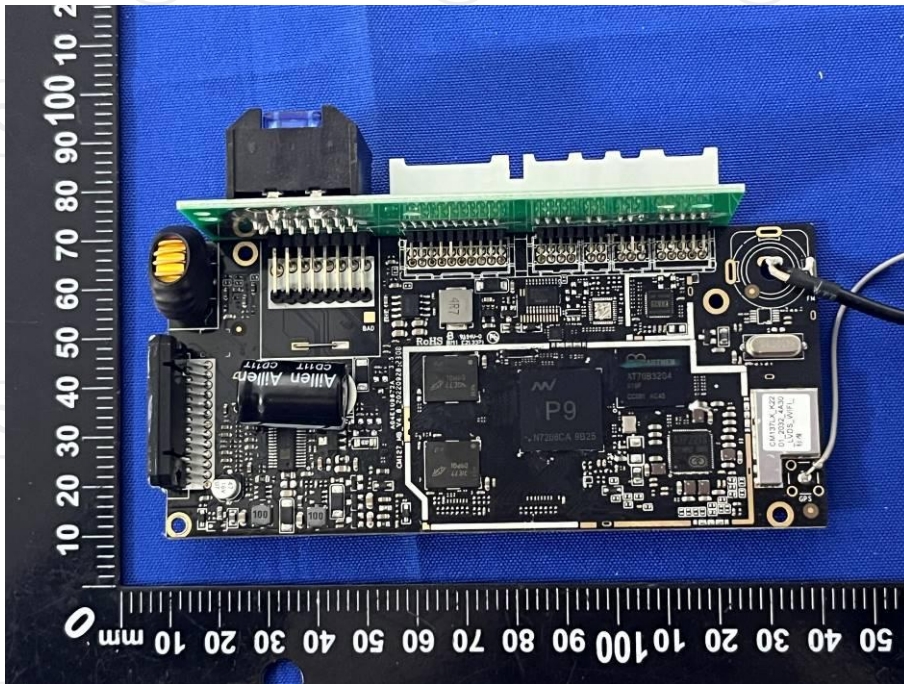

## Dwell NVNT 3-DH5 2441MHz One Burst

## Dwell NVNT 3-DH5 2441MHz Accumulated

**Appendix B: Photographs of Test Setup**

Product: MULTI-FUNCTION CAR STEREO

Model: PV28

Radiated Emission

**Appendix C: Photographs of EUT**  
**Product: MULTI-FUNCTION CAR STEREO**  
**Model: PV28**  
**External Photos**

**Product: MULTI-FUNCTION CAR STEREO**  
**Model: PV28**  
**Internal Photos**

**\*\*\*\*\*END OF REPORT\*\*\*\*\***