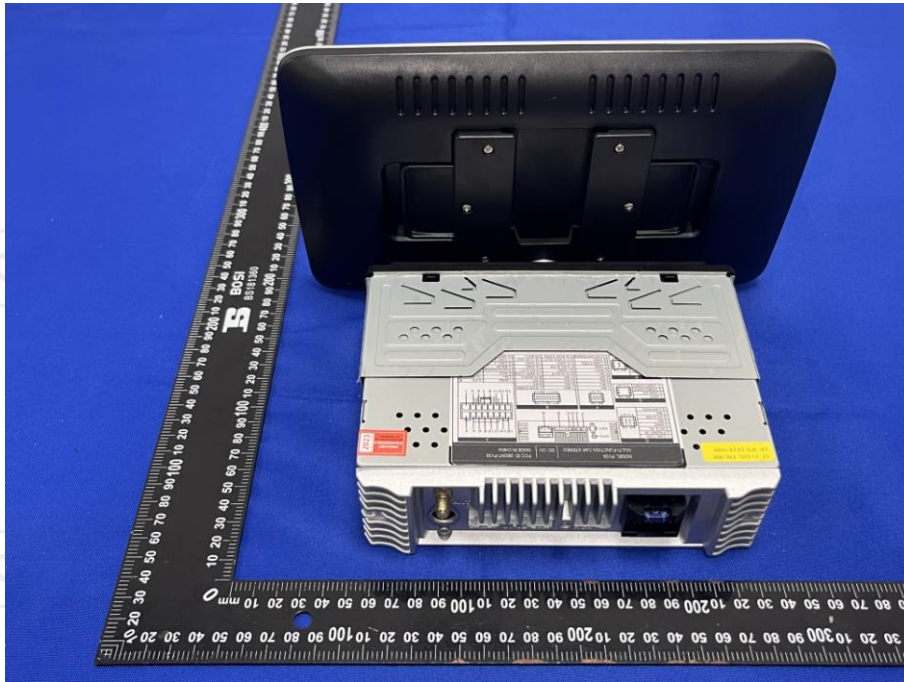

## Dwell NVNT 3-DH5 2441MHz One Burst

## Dwell NVNT 3-DH5 2441MHz Accumulated

**Appendix B: Photographs of Test Setup**

Product: MULTI-FUNCTION CAR STEREO

Model: PV28

Radiated Emission

**Appendix C: Photographs of EUT**  
**Product: MULTI-FUNCTION CAR STEREO**  
**Model: PV28**  
**External Photos**

**Product: MULTI-FUNCTION CAR STEREO**  
**Model: PV28**  
**Internal Photos**

**\*\*\*\*\*END OF REPORT\*\*\*\*\***