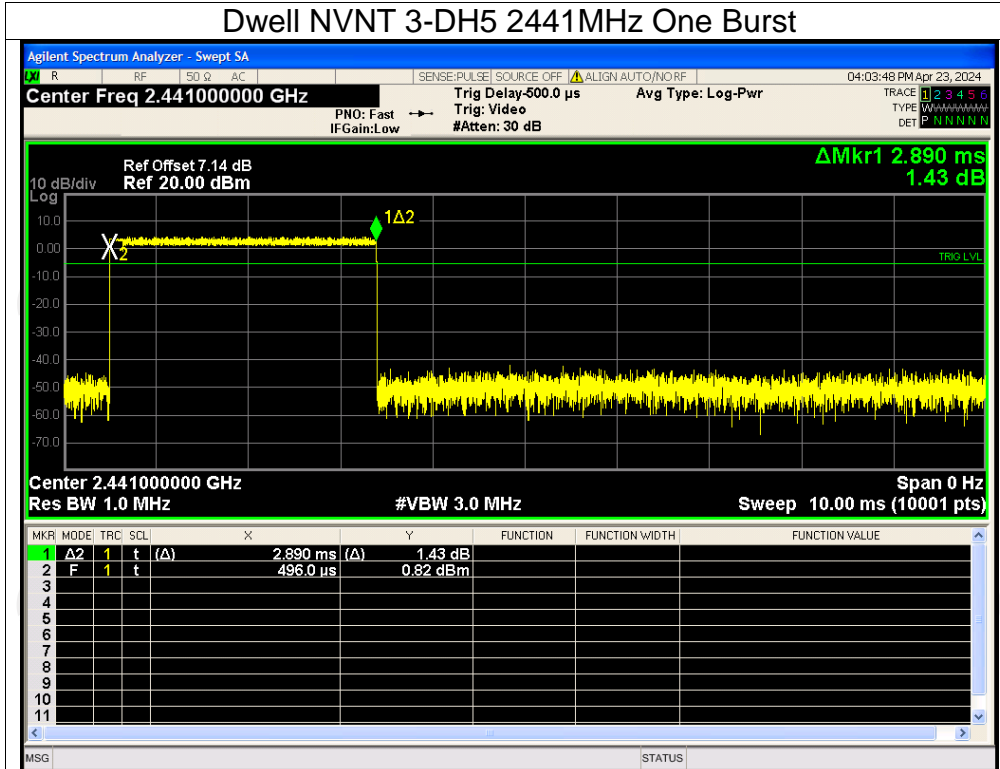

## Dwell NVNT 3-DH5 2441MHz One Burst

## Dwell NVNT 3-DH5 2441MHz Accumulated

**Appendix B: Photographs of Test Setup**

Product: MULTI-FUNCTION CAR STEREO

Model: PV28

Radiated Emission

**Appendix C: Photographs of EUT**  
**Product: MULTI-FUNCTION CAR STEREO**  
**Model: PV28**  
**External Photos**