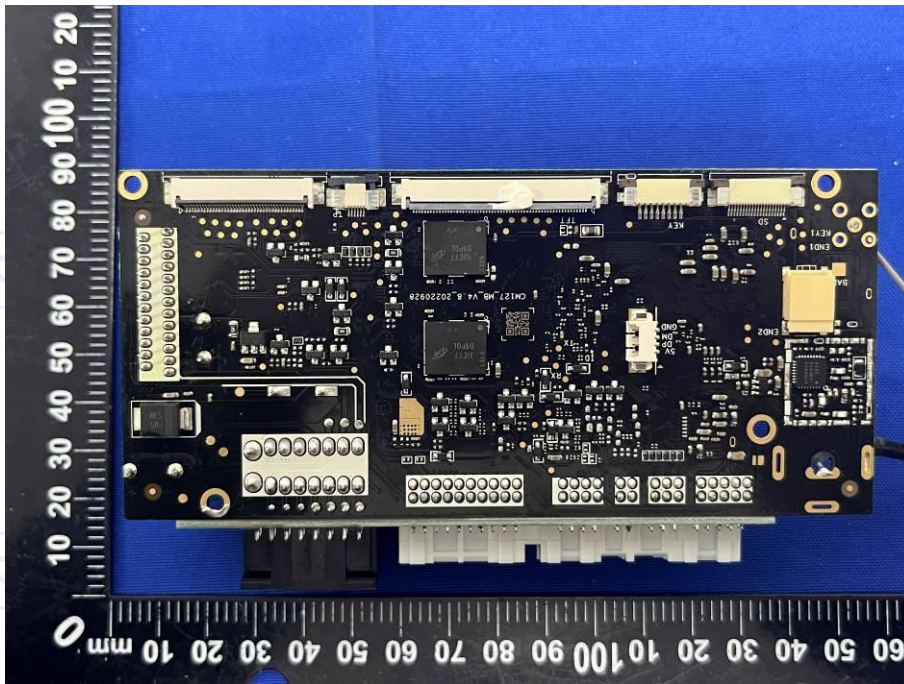

## Dwell NVNT 3-DH5 2441MHz One Burst

## Dwell NVNT 3-DH5 2441MHz Accumulated

**Appendix B: Photographs of Test Setup**

Product: MULTI-FUNCTION CAR STEREO

Model: PV28

Radiated Emission

**Appendix C: Photographs of EUT**  
**Product: MULTI-FUNCTION CAR STEREO**  
**Model: PV28**  
**External Photos**

**Product: MULTI-FUNCTION CAR STEREO**  
**Model: PV28**  
**Internal Photos**

**\*\*\*\*\*END OF REPORT\*\*\*\*\***