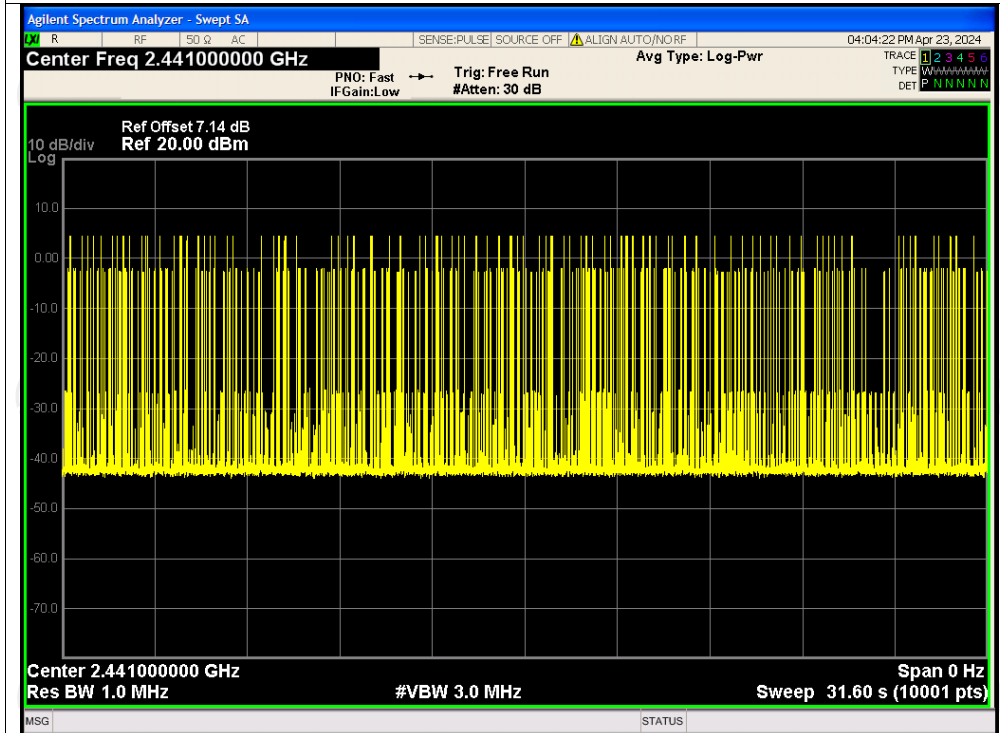

## Dwell NVNT 3-DH5 2441MHz One Burst

## Dwell NVNT 3-DH5 2441MHz Accumulated

**Appendix B: Photographs of Test Setup**

Product: MULTI-FUNCTION CAR STEREO

Model: PV28

Radiated Emission

**Appendix C: Photographs of EUT**  
**Product: MULTI-FUNCTION CAR STEREO**  
**Model: PV28**  
**External Photos**

**Product: MULTI-FUNCTION CAR STEREO**  
**Model: PV28**  
**Internal Photos**

**\*\*\*\*\*END OF REPORT\*\*\*\*\***