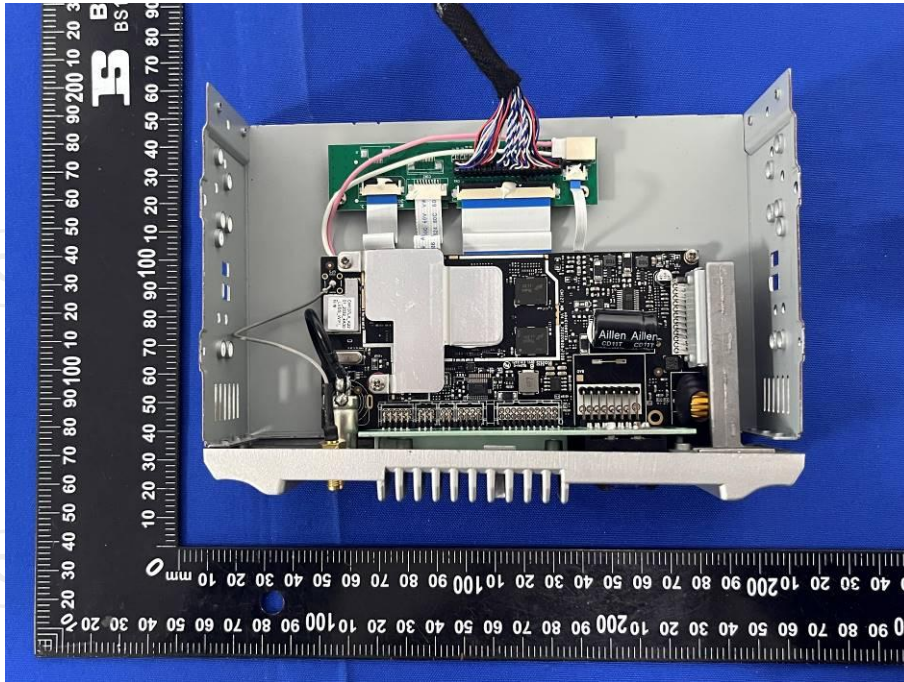

## Dwell NVNT 3-DH5 2441MHz Accumulated

**Appendix B: Photographs of Test Setup**

Product: MULTI-FUNCTION CAR STEREO

Model: PV28

Radiated Emission

**Appendix C: Photographs of EUT**  
**Product: MULTI-FUNCTION CAR STEREO**  
**Model: PV28**  
**External Photos**

**Product: MULTI-FUNCTION CAR STEREO**  
**Model: PV28**  
**Internal Photos**

**\*\*\*\*\*END OF REPORT\*\*\*\*\***