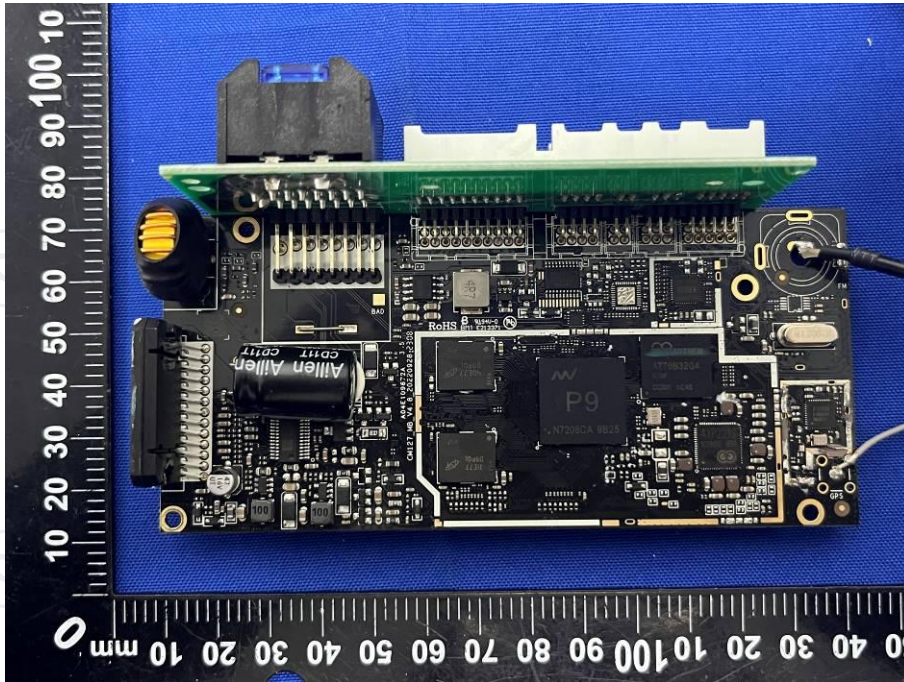

## Dwell NVNT 3-DH5 2441MHz One Burst

## Dwell NVNT 3-DH5 2441MHz Accumulated

**Appendix B: Photographs of Test Setup**

Product: MULTI-FUNCTION CAR STEREO

Model: PV28

Radiated Emission

**Appendix C: Photographs of EUT**  
**Product: MULTI-FUNCTION CAR STEREO**  
**Model: PV28**  
**External Photos**

**Product: MULTI-FUNCTION CAR STEREO**  
**Model: PV28**  
**Internal Photos**

**\*\*\*\*\*END OF REPORT\*\*\*\*\***