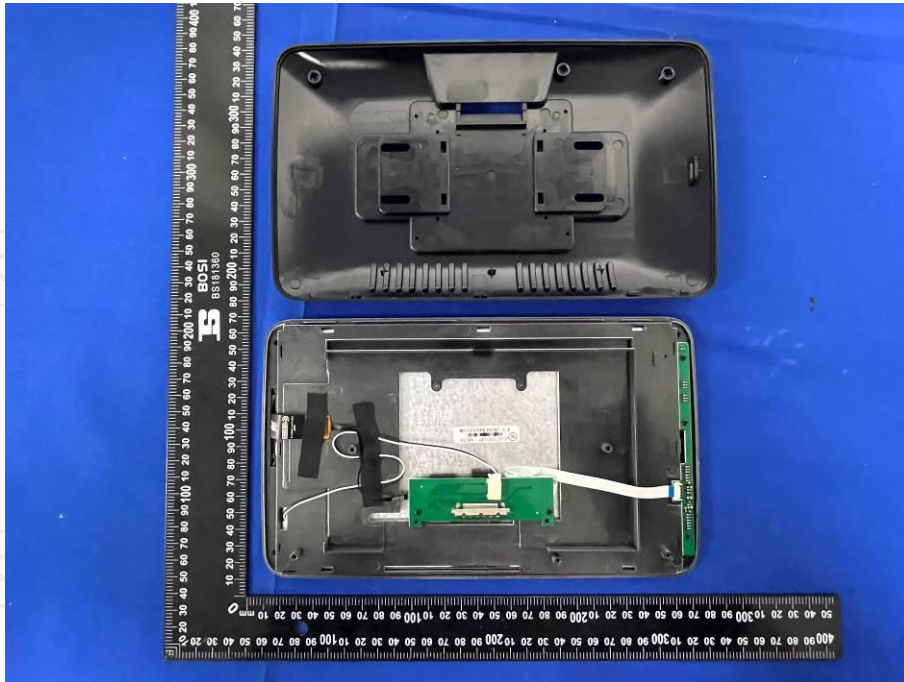

## Dwell NVNT 3-DH5 2441MHz Accumulated

**Appendix B: Photographs of Test Setup**

Product: MULTI-FUNCTION CAR STEREO

Model: PV28

Radiated Emission

**Appendix C: Photographs of EUT**  
**Product: MULTI-FUNCTION CAR STEREO**  
**Model: PV28**  
**External Photos**

**Product: MULTI-FUNCTION CAR STEREO**  
**Model: PV28**  
**Internal Photos**

**\*\*\*\*\*END OF REPORT\*\*\*\*\***