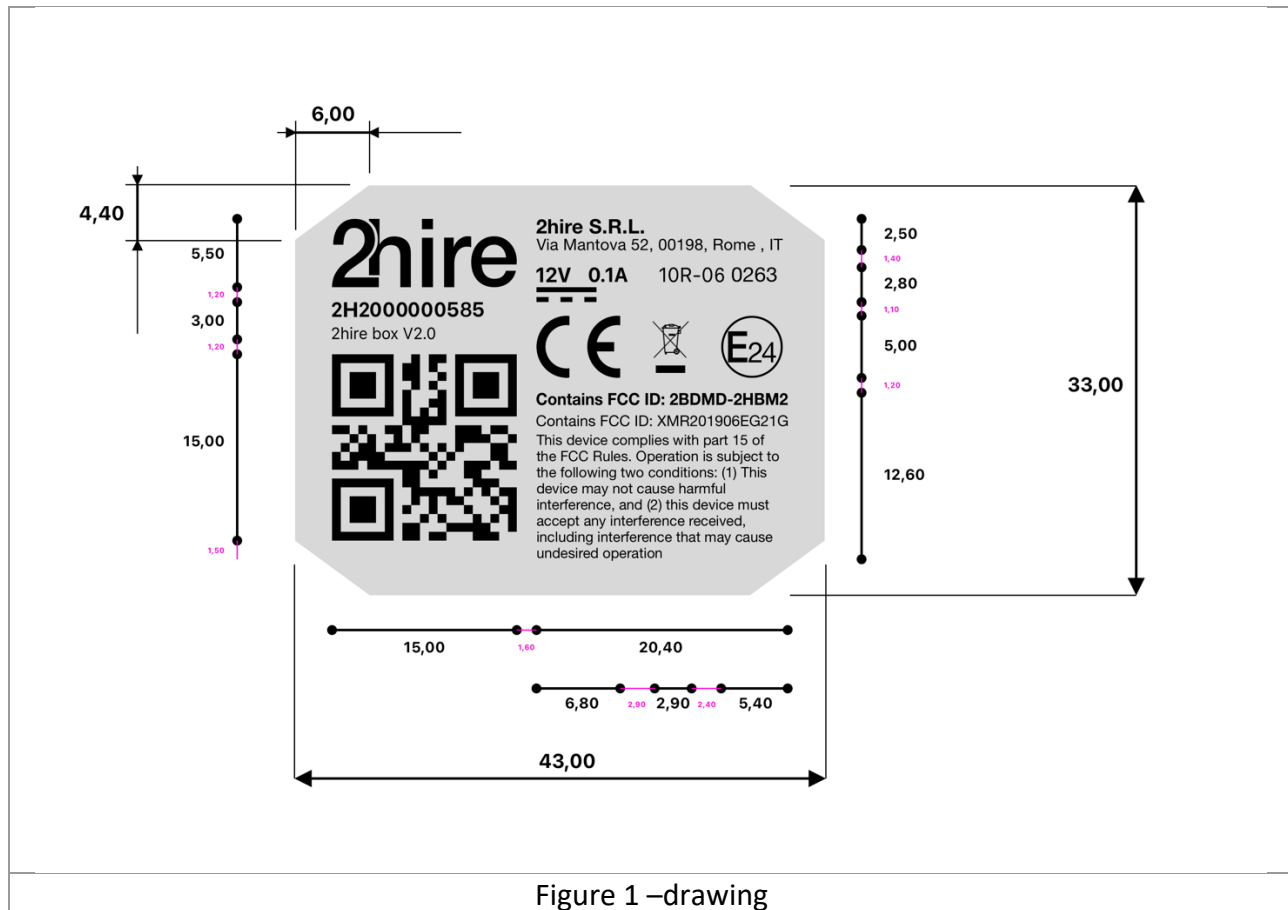

2hireBox V2.0

Label real size

Figure 1 – Real size

Label drawing

Figure 1 –drawing

Label Size:

43mm x 33mm

Placement:

On Bottom

Note:

The label showed in this document will be placed on the bottom of 2hireBox and is printed by adhesive or laser engraving technique.