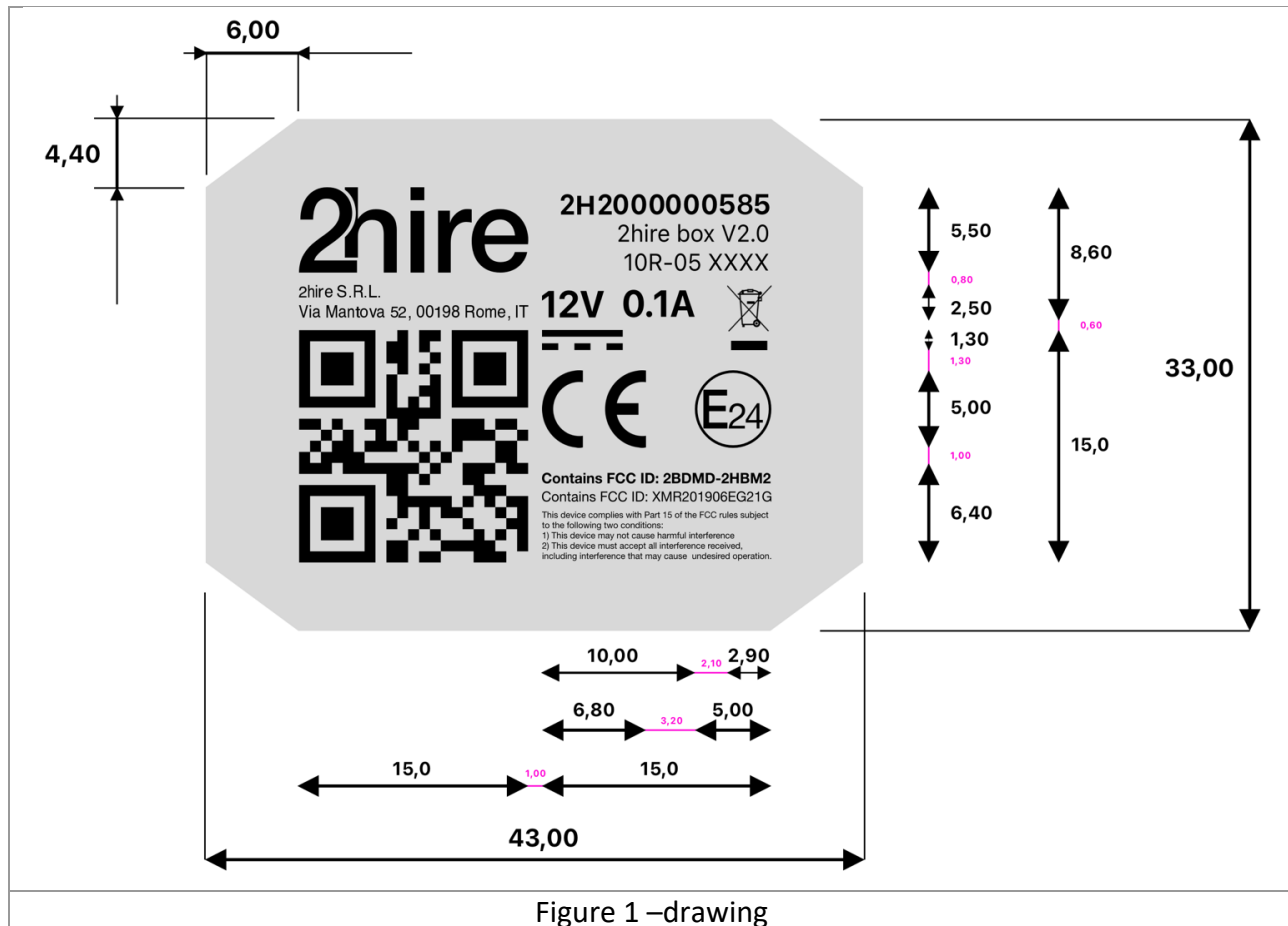

2hireBox V2.0

Label real size

Figure 1 – Real size

Label drawing

Figure 1 – drawing

Label Size:

43mm x 33mm

Placement:

On Bottom

Note:

The label showed in this document will be placed on the bottom of 2hireBox and is printed by adhesive or laser engraving technique.