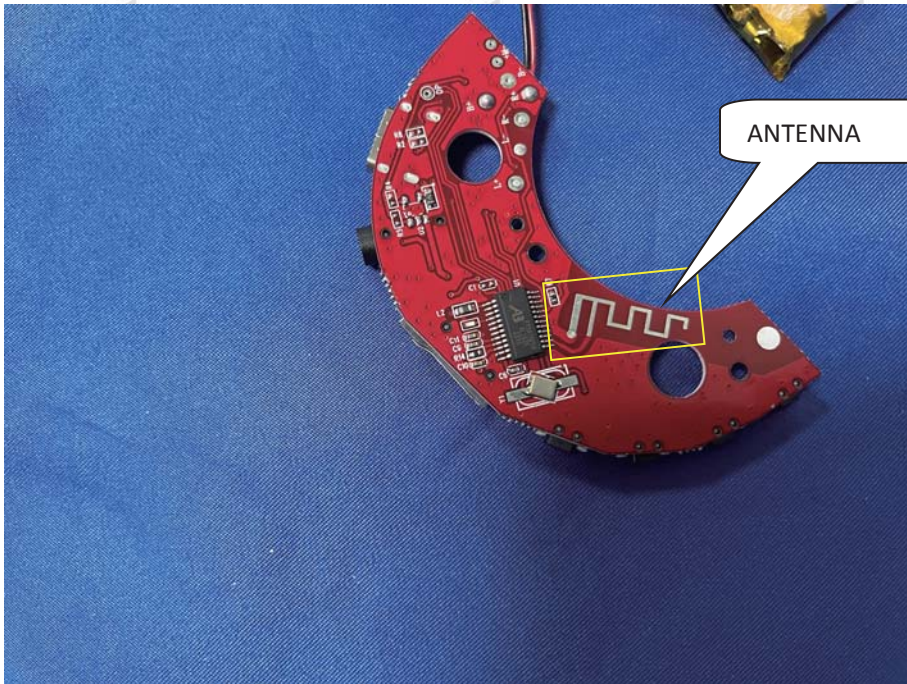

ZHONGHAN

FCC ID: : 2BDLF-P2961

EUT PHOTO (Internal Photos)

ZHONGHAN

FCC ID: : 2BDLF-P2961

***** END OF REPORT *****