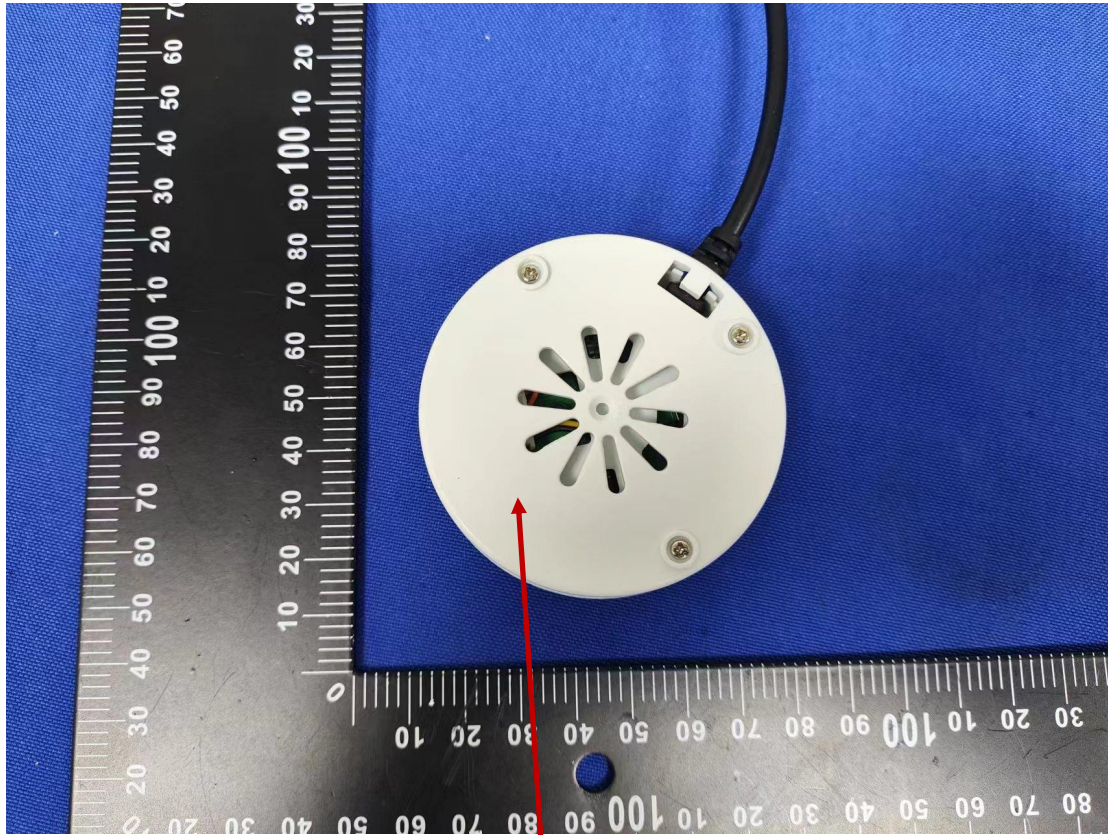

Lable:

Wireless charging

Model No. : S7111A-36

FCC ID:2BDKF-S7111A-36

Input:DC 5V/2A, 9V/2A

Output: 5W/7.5W/10W