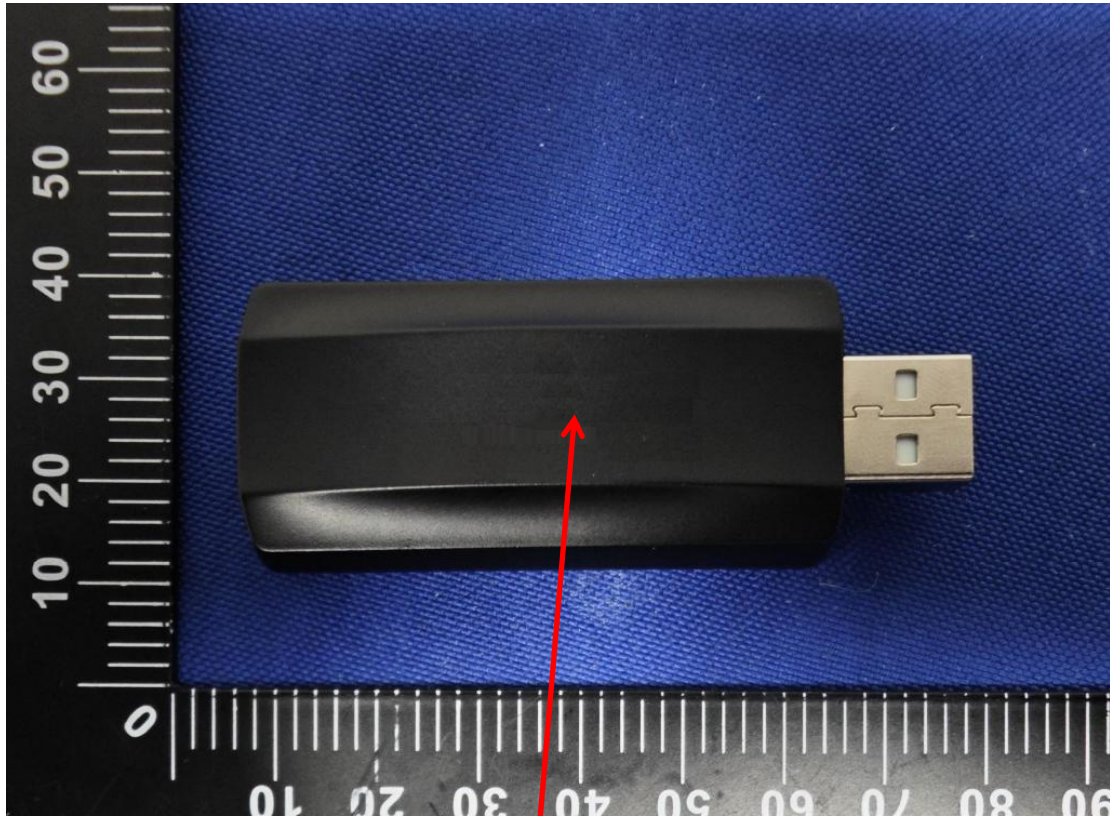

Label:

Wireless Adapter

Model: U2C-Air

FCC ID: 2BDKE-U2C

Made in China