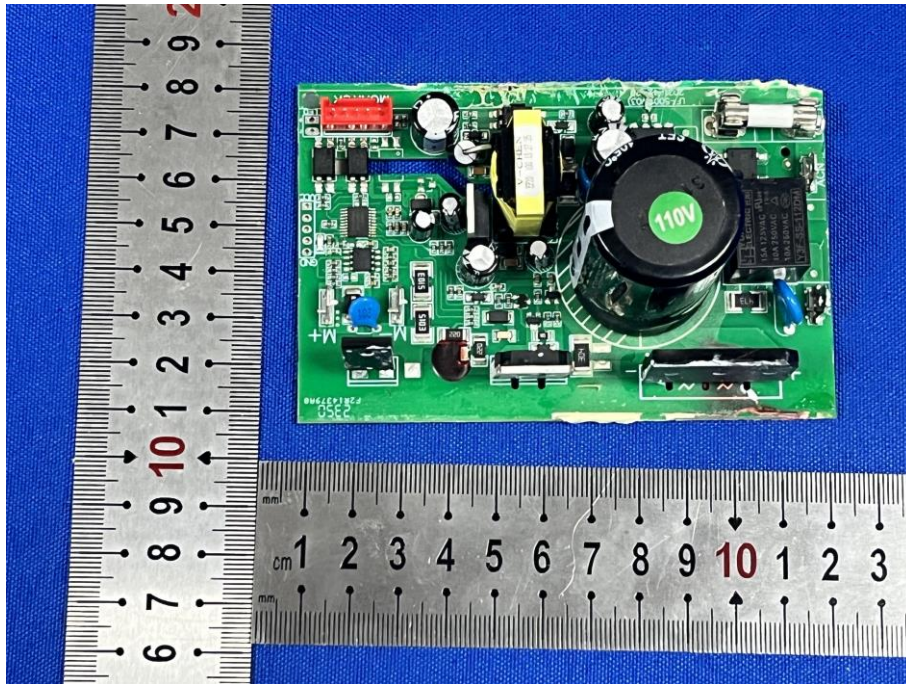

Model: AMA005986

Model: AMA005986

BLE Antenna

Model: AMA005986

Model: AMA005986

Model: AMA005986

Model: AMA005986

Model: AMA005986