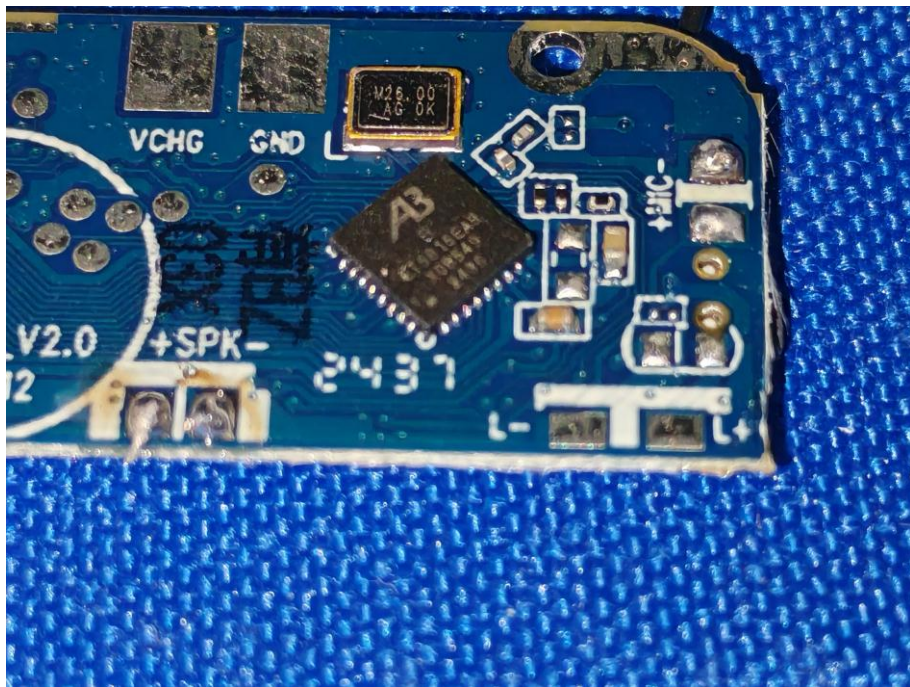

EUT PHOTO(Internal Photos)

Shenzhen DL Testing Technology Co., Ltd.

***** END OF REPORT *****