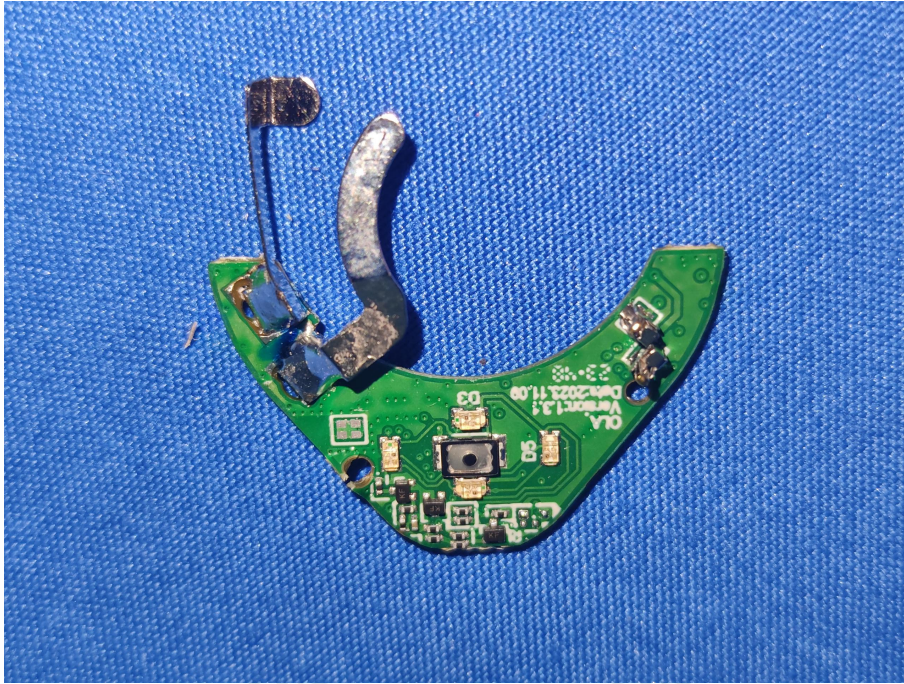

EUT PHOTO (Internal Photos)

ZHONGHAN

FCC ID: 2BDJM-02031

ZHONGHAN

FCC ID: 2BDJM-02031

***** END OF REPORT *****