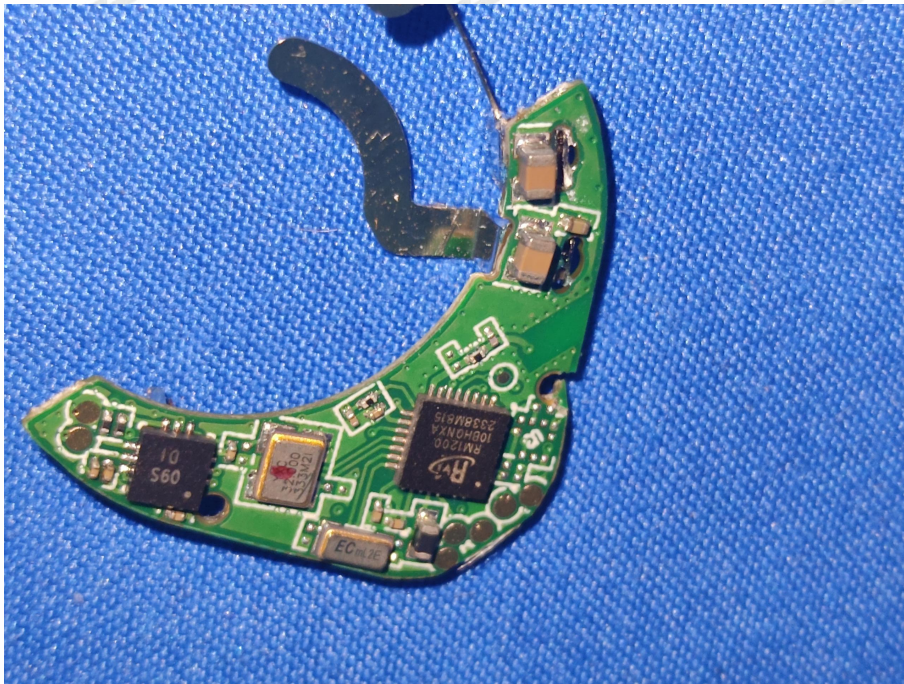

EUT PHOTO (Internal Photos)

ZHONGHAN

FCC ID: 2BDJM-02031

ZHONGHAN

FCC ID: 2BDJM-02031

***** END OF REPORT *****