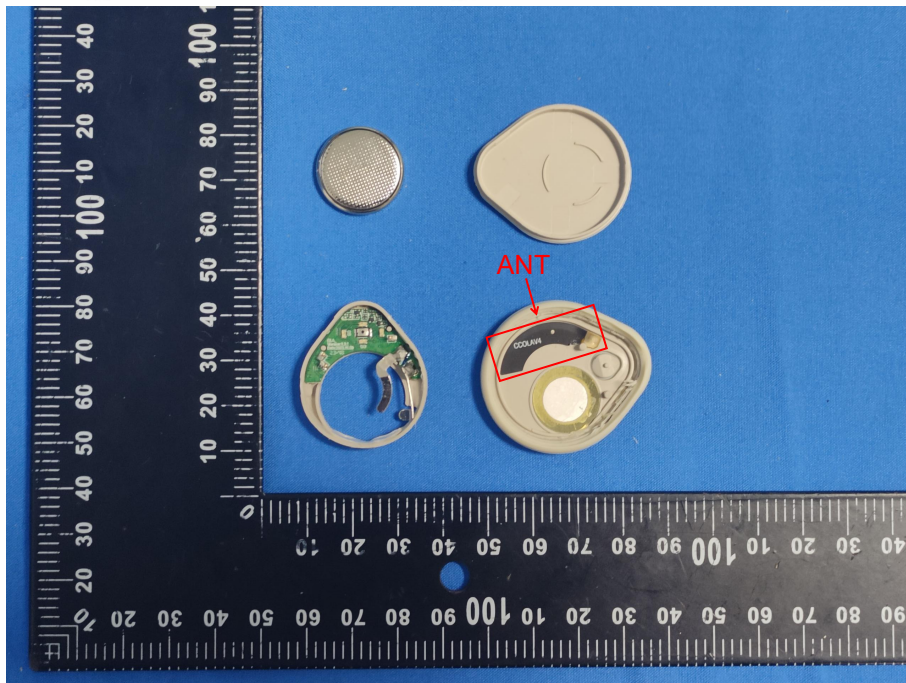

EUT PHOTO (Internal Photos)

ZHONGHAN

FCC ID: 2BDJM-02031

ZHONGHAN

FCC ID: 2BDJM-02031

***** END OF REPORT *****