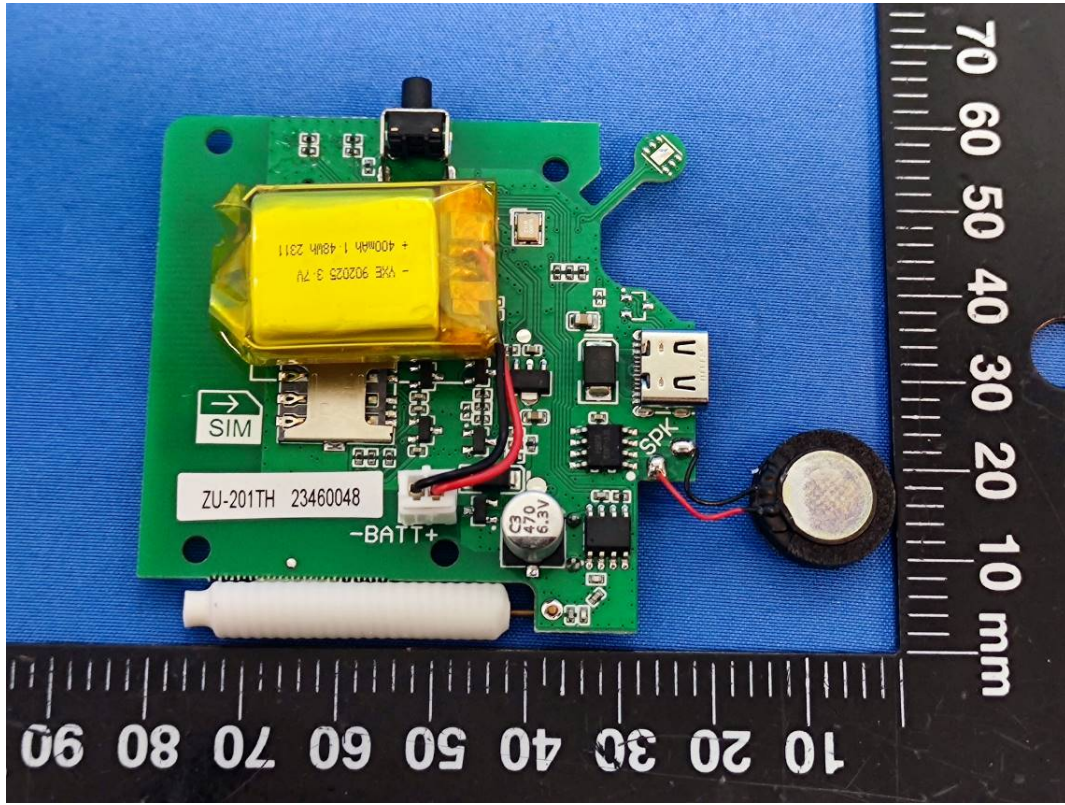

EUT INTERNAL PHOTOGRAPHS

NB-IoT Antenna 433.92MHz Rx Antenna