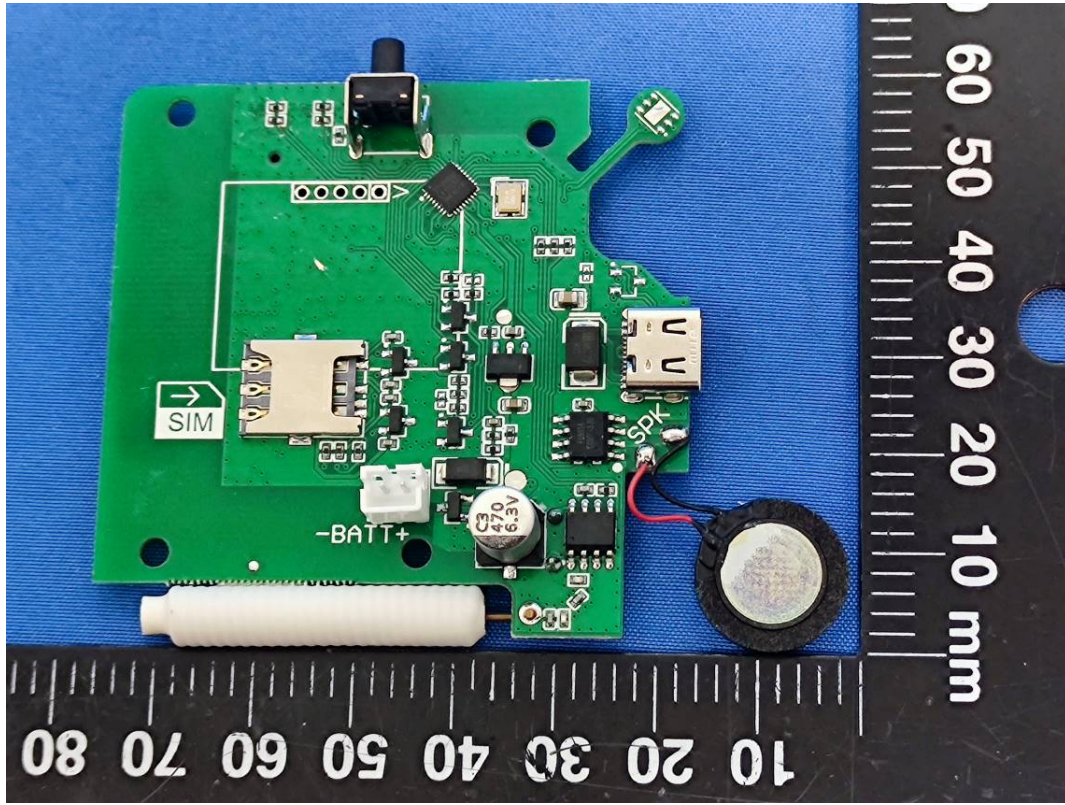

EUT INTERNAL PHOTOGRAPHS

NB-IoT Antenna 433.92MHz Rx Antenna