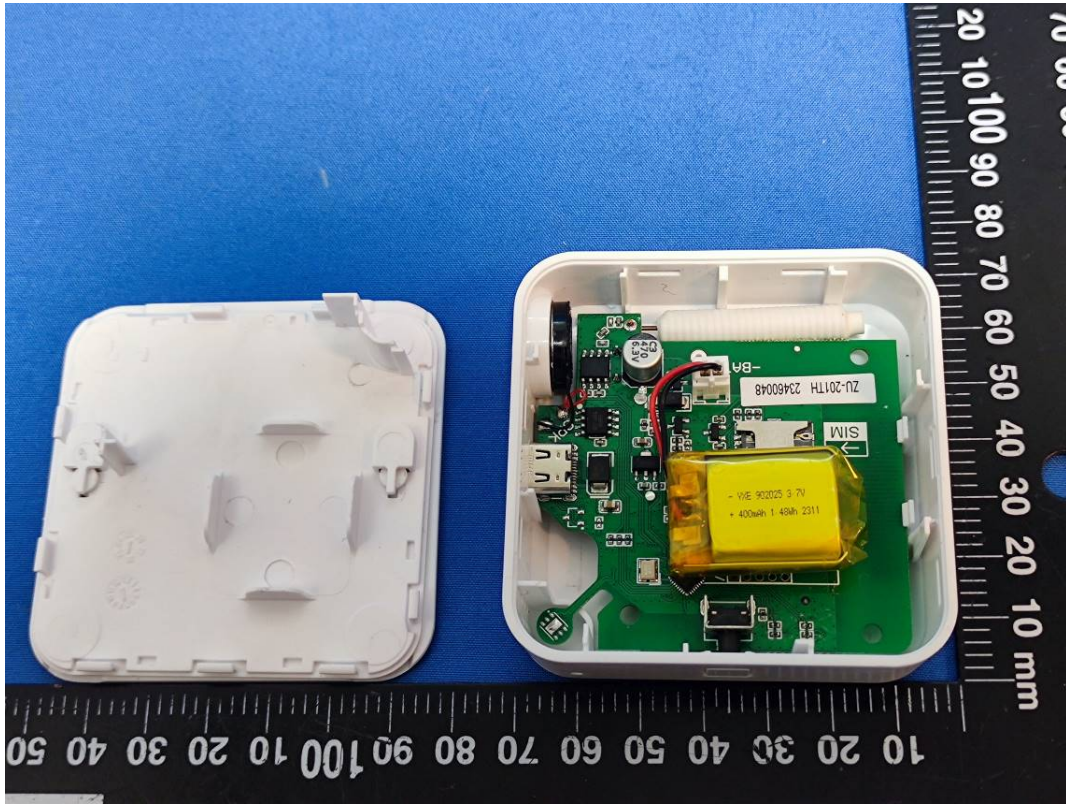

EUT INTERNAL PHOTOGRAPHS

NB-IoT Antenna 433.92MHz Rx Antenna