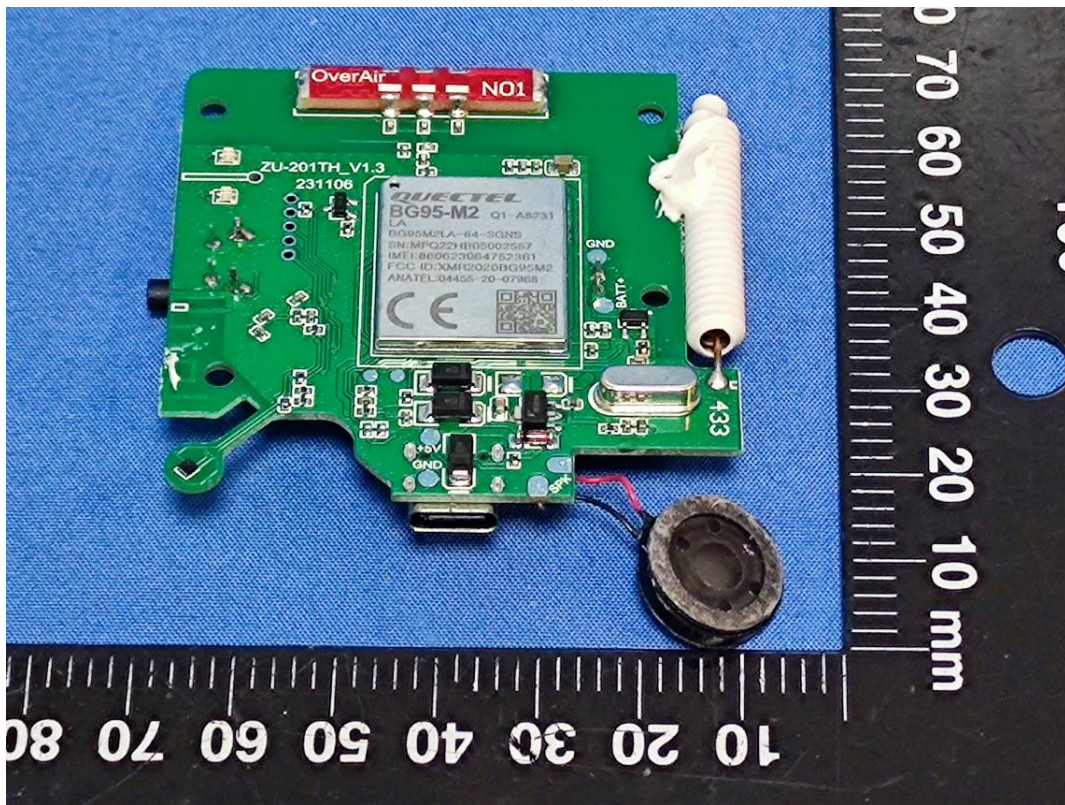

EUT INTERNAL PHOTOGRAPHS

NB-IoT Antenna 433.92MHz Rx Antenna