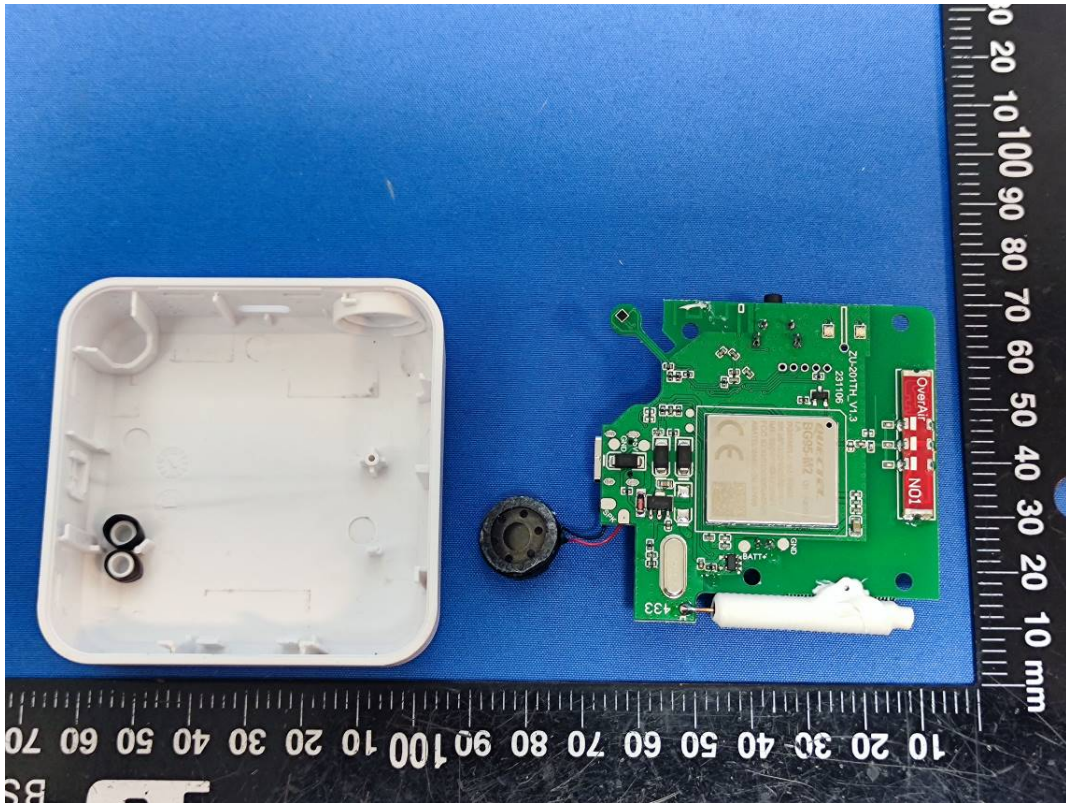

EUT INTERNAL PHOTOGRAPHS

NB-IoT Antenna 433.92MHz Rx Antenna