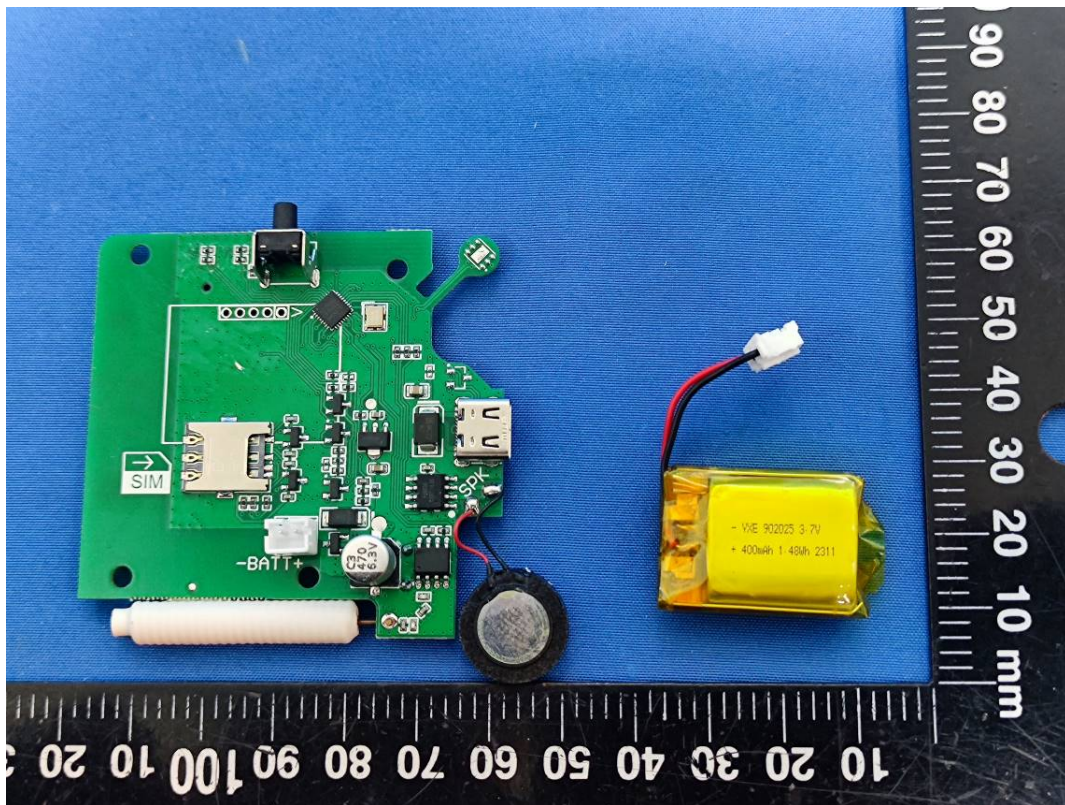

EUT INTERNAL PHOTOGRAPHS

NB-IoT Antenna 433.92MHz Rx Antenna