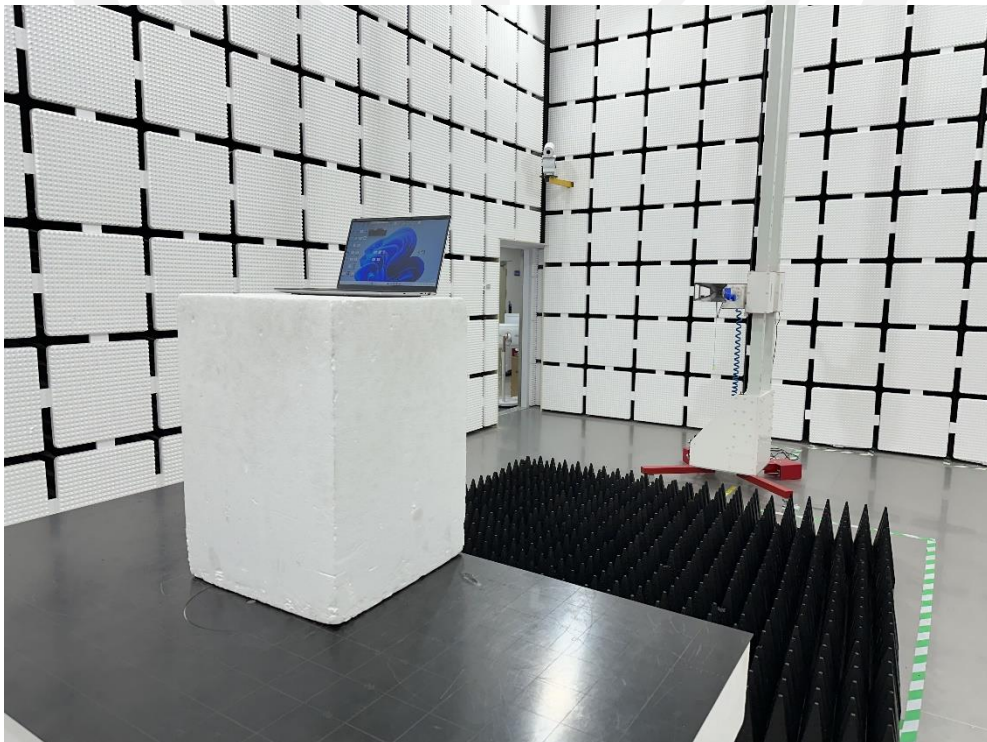

Appendix I Test Setup Photo

FCC ID: 2BDJ4-UL154N

Spurious Radiation Emissions Test (<1G)

Spurious Radiation Emissions Test (> 1G)

Conducted emission Test

-----End-----