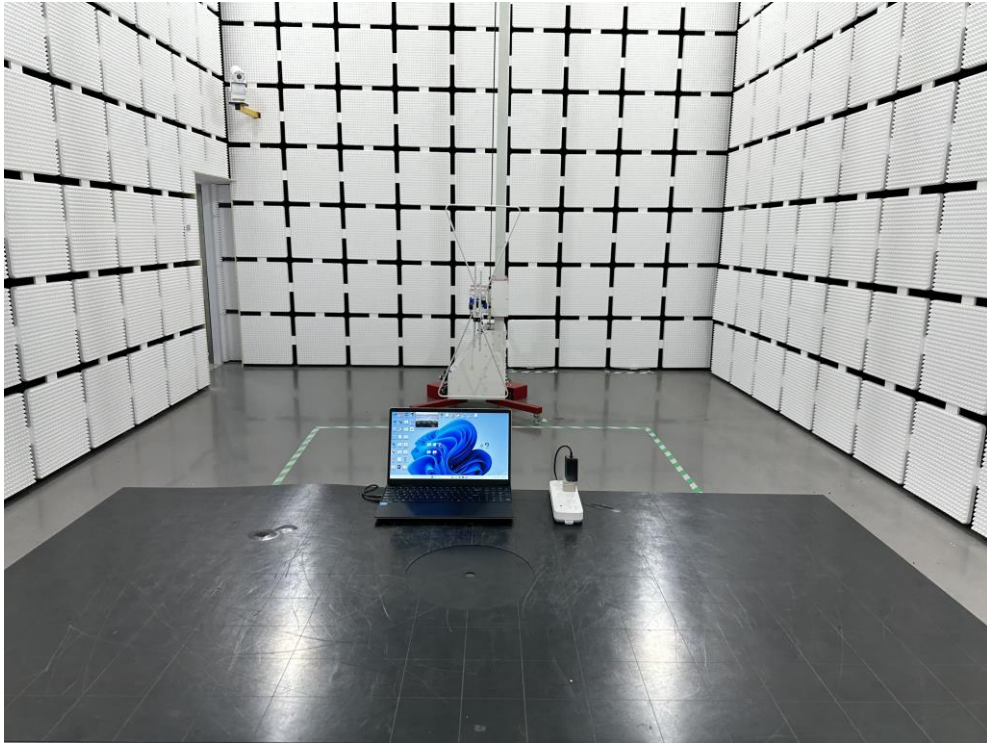

Appendix I Test Setup Photo

FCC ID: 2BDJ4-UL154N

Spurious Radiation Emissions Test (<1G)

Spurious Radiation Emissions Test (> 1G)

Conducted emission Test

-----End-----