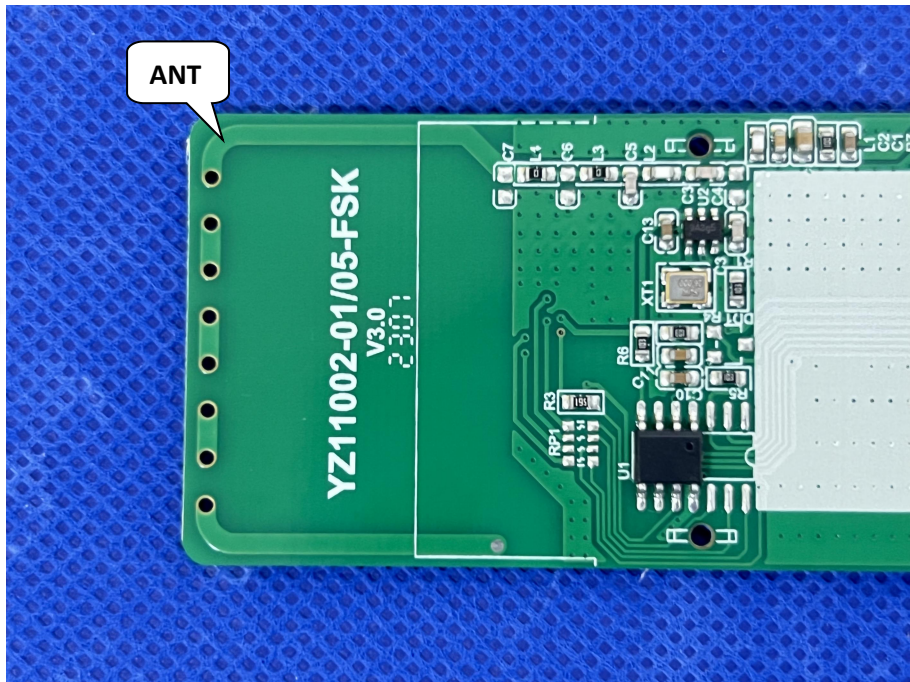

EUT PHOTO(Internal Photos)

Test Mode: WS2123-100

***** END OF REPORT *****