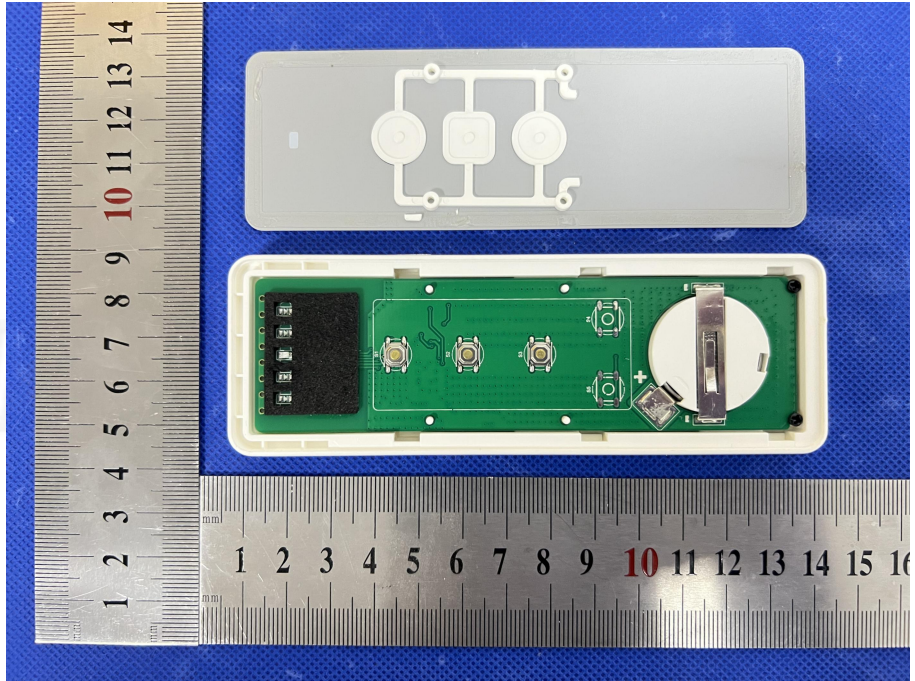

EUT PHOTO(Internal Photos)

Test Mode: WS2123-100

***** END OF REPORT *****