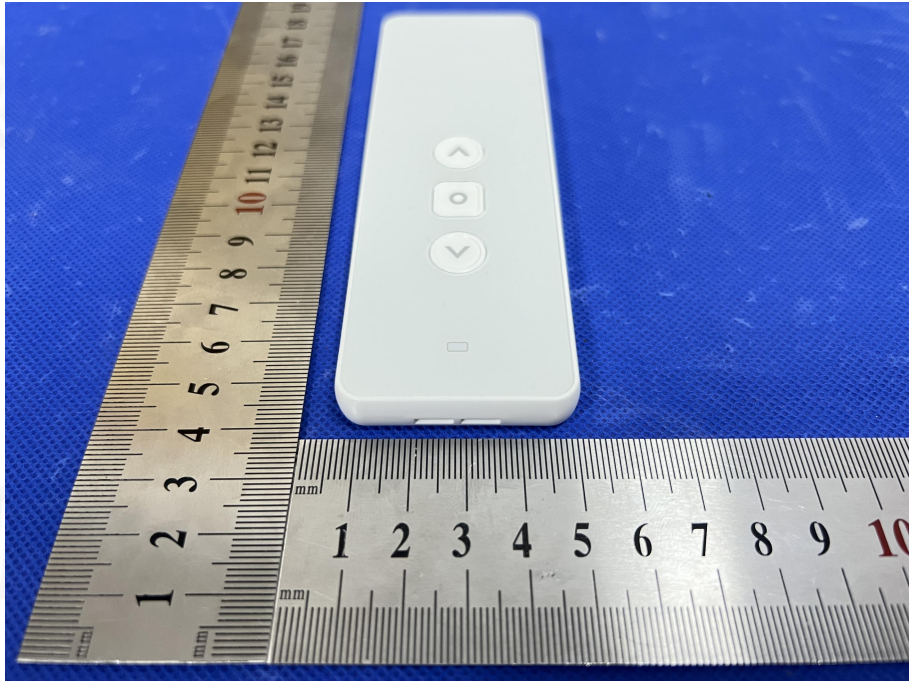

EUT PHOTO(External Photos)

Test Mode: WS2123-100

***** END OF REPORT *****