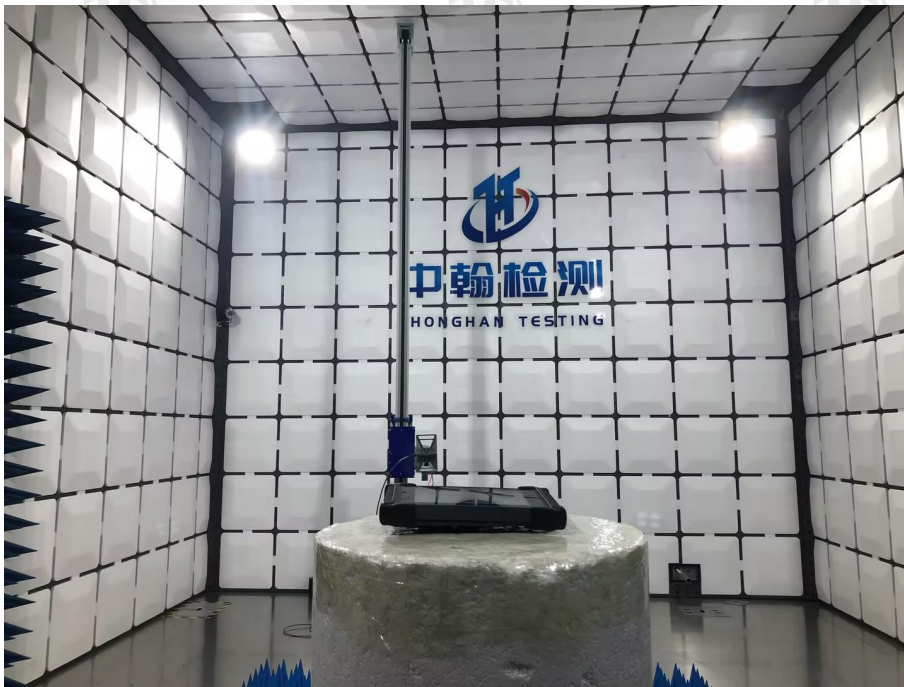

ZHONGHAN

FCC ID :2BDGQ-TABDIAG8

EUT TEST PHOTOS

ZHONGHAN

FCC ID :2BDGQ-TABDIAG8

***** END OF REPORT *****