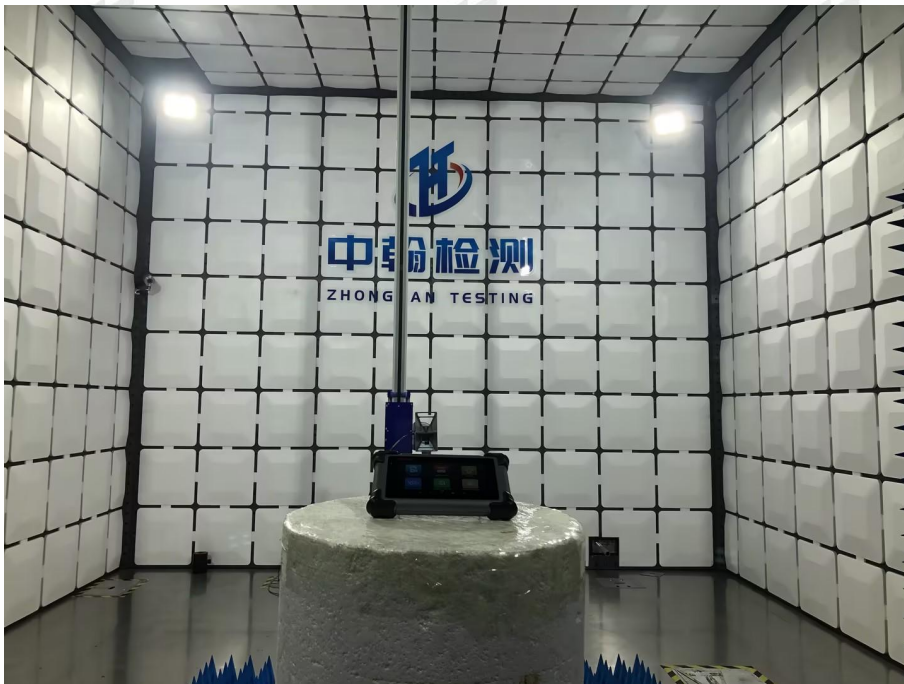

ZHONGHAN

FCC ID:2BDGQ-TABDIAG7

EUT TEST PHOTOS

ZHONGHAN

FCC ID:2BDGQ-TABDIAG7

***** END OF REPORT *****