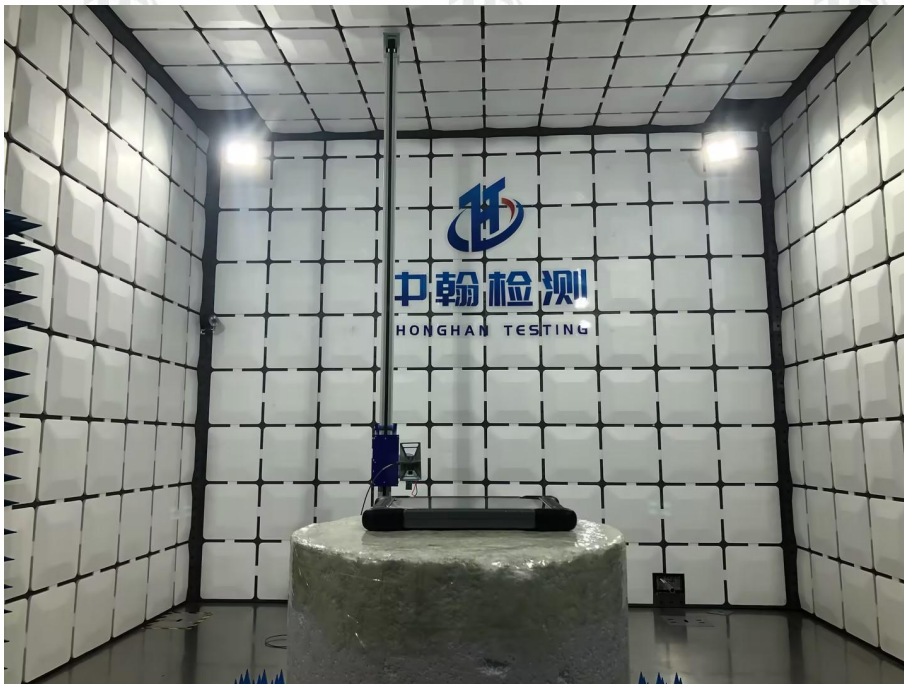

ZHONGHAN

FCC ID :2BDGQ-TABDIAG10

EUT TEST PHOTOS

ZHONGHAN

FCC ID :2BDGQ-TABDIAG10

***** END OF REPORT *****