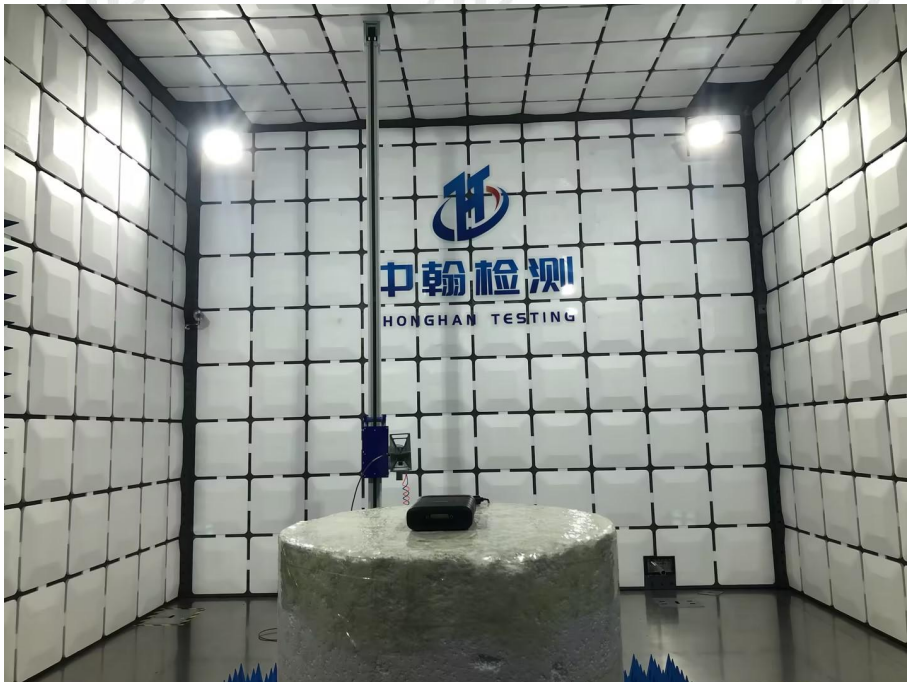

EUT TEST PHOTOS

ZHONGHAN

FCC ID: 2BDGQ-DIAGVCI