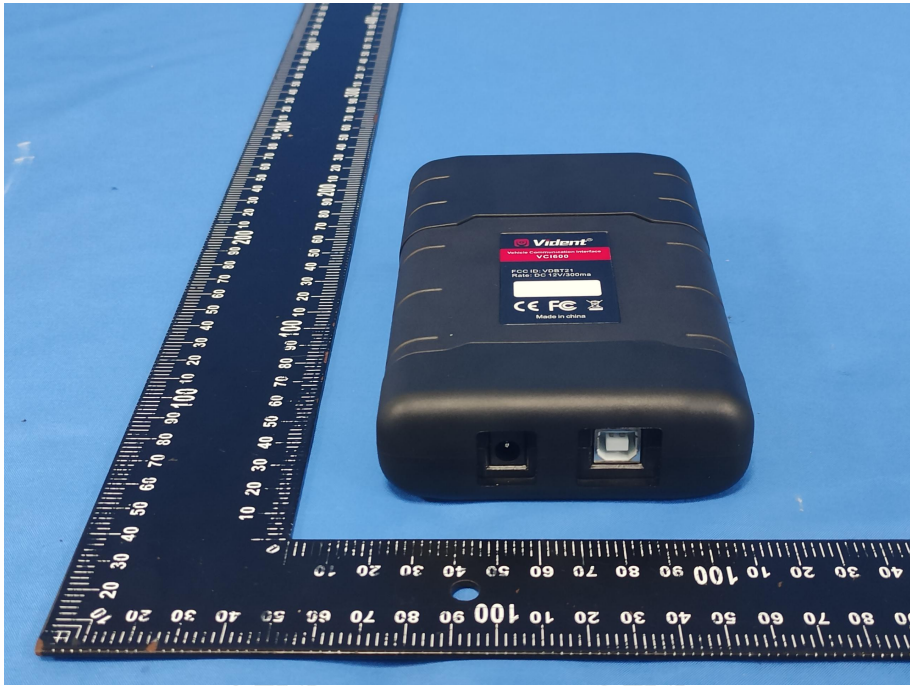

EUT PHOTOS(External Photos)

ZHONGHAN

FCC ID: 2BDGQ-DIAGVCI

ZHONGHAN

FCC ID: 2BDGQ-DIAGVCI

ZHONGHAN

FCC ID: 2BDGQ-DIAGVCI

\*\*\*\*\* END OF REPORT \*\*\*\*\*