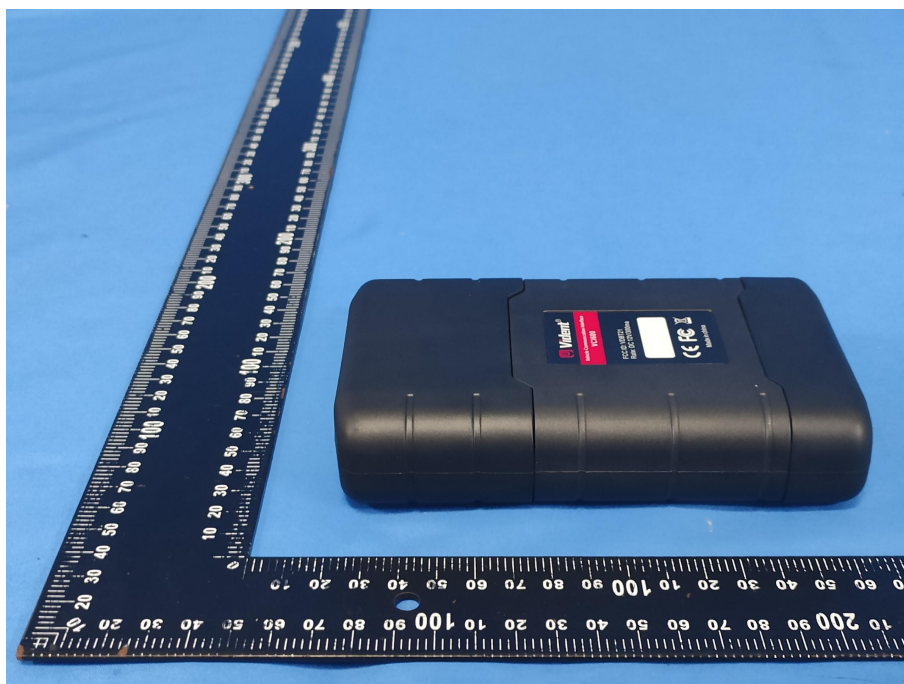

EUT PHOTOS(External Photos)

ZHONGHAN

FCC ID: 2BDGQ-DIAGVCI

ZHONGHAN

FCC ID: 2BDGQ-DIAGVCI

ZHONGHAN

FCC ID: 2BDGQ-DIAGVCI

\*\*\*\*\* END OF REPORT \*\*\*\*\*