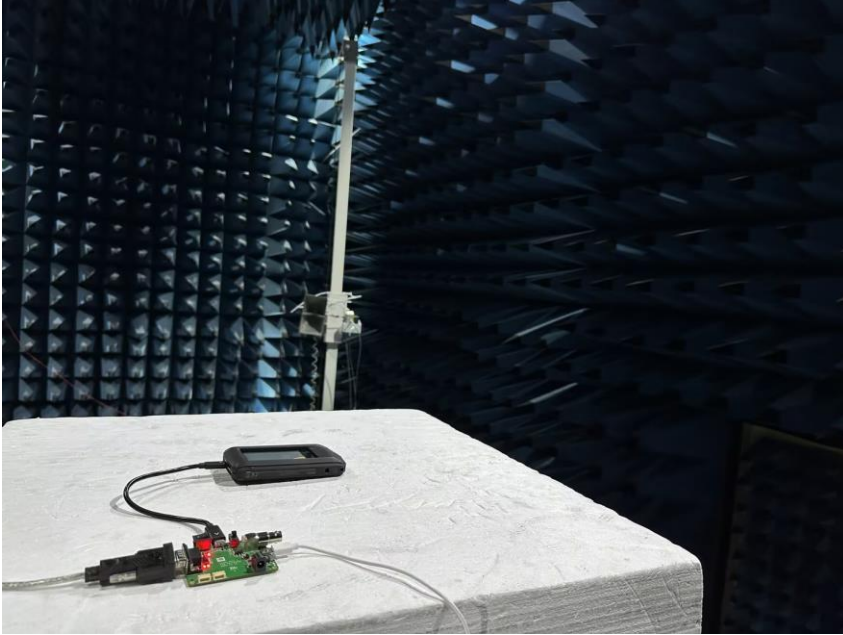

Appendix

Photographs of Test Setup for KSCR2408001587AT

Test Model No.: P2W

Test Setup Photo

RF conducted setup

Radiated Spurious Emissions Below 1GHz

Radiated Spurious Emissions Above 1GHz

Conducted Emissions at AC Power Line (150kHz-30MHz)