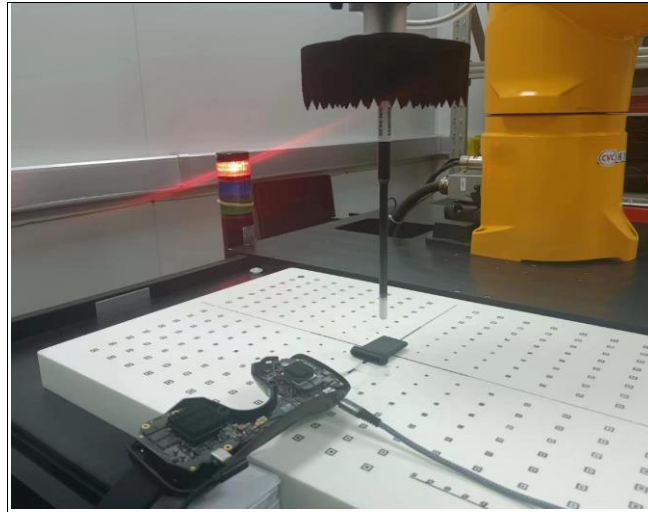

Antenna Location

Antenna Distance from Head is about 25mm from the closest part of the antenna, and 40mm from the furthest.

Setup Photos

Front Face of EUT with 2.5 cm Gap