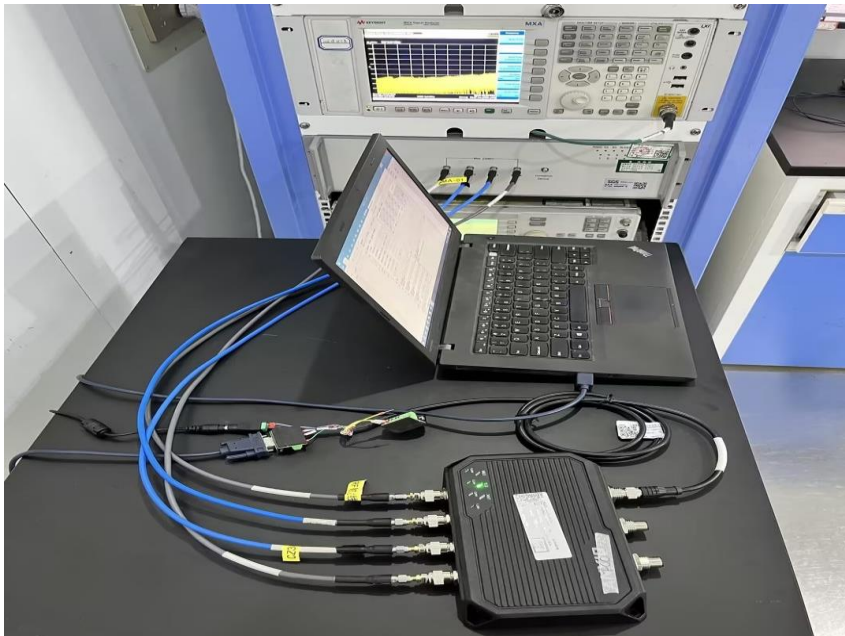

Appendix

Photographs of Test Setup for KSCR2407001273AT

Test Model No.: FR5404-1208SC

Test Setup Photo

Conducted Emissions at AC Power Line (150kHz-30MHz)

RF Conducted Test Setup

Radiated Spurious Emissions Below 1GHz

Radiated Spurious Emissions Above 1GHz