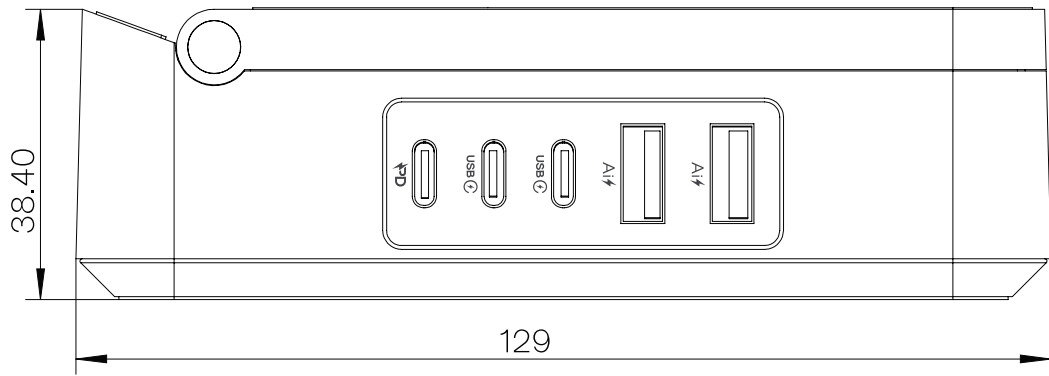

PANTONE COOL GRAY 11 C

75

PANTONE COOL GRAY 4 C