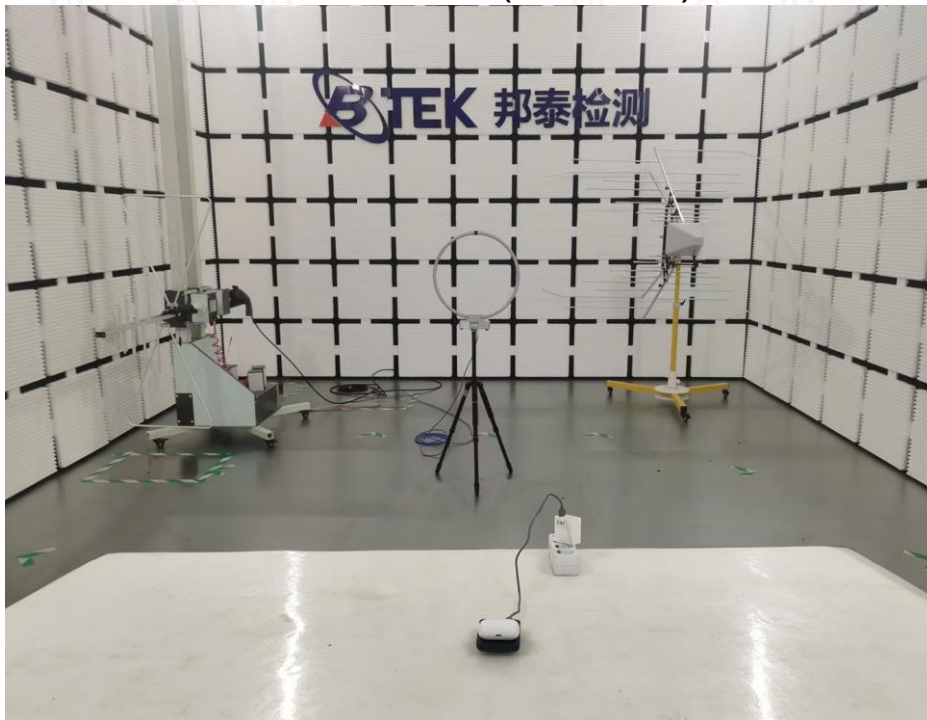

Appendix

Setup Photos

For BTEK240401013AE

Radiated Spurious Emissions (Below 1GHz)

Radiated Emissions(Below 30MHz)

Conducted Emissions at AC Power Line (150kHz-30MHz)