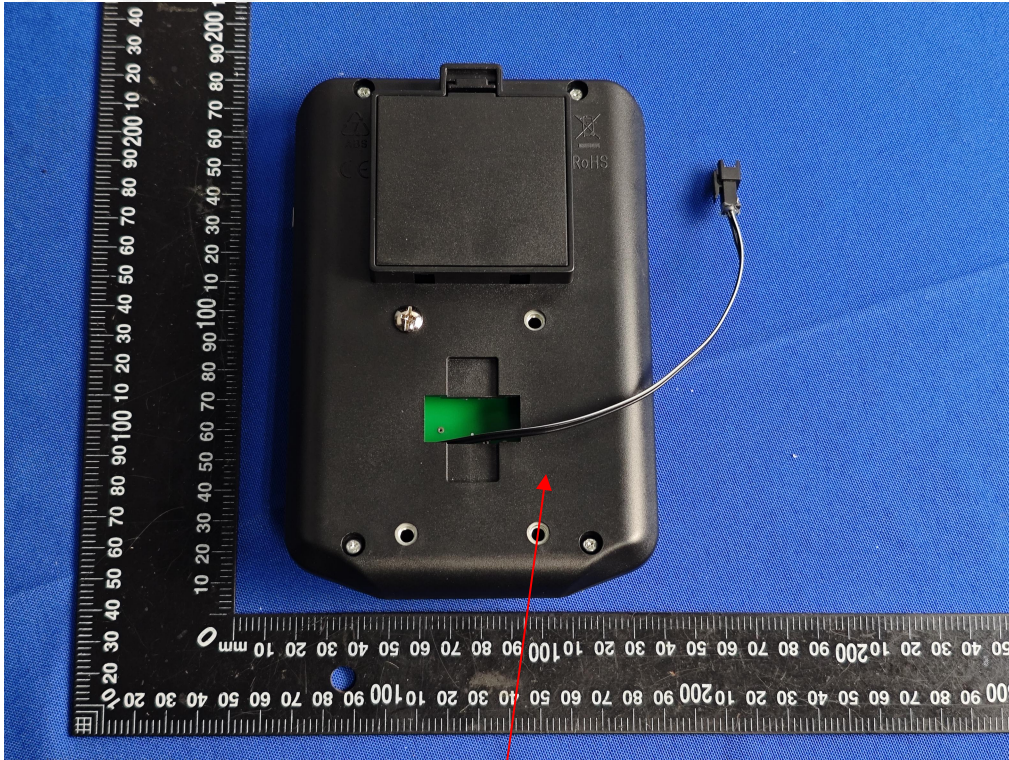

## FCC ID Label Information

### Label location:

**Special display for sports equipment**

**Model: TM3 (XLG-103SP)**

**FCC ID: 2BDF5-XLG-103SP**

Size:20mm\*15mm