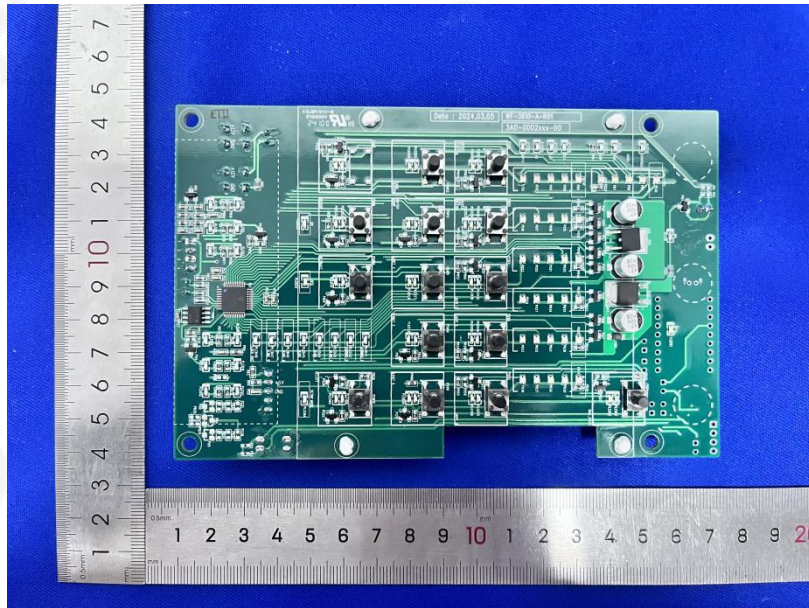

EUT Photo

Product Name:	Power Pro Control System
Model No.:	WF-3610,WF-3610-003,WF-3610-004,WF-3610-005

---END---