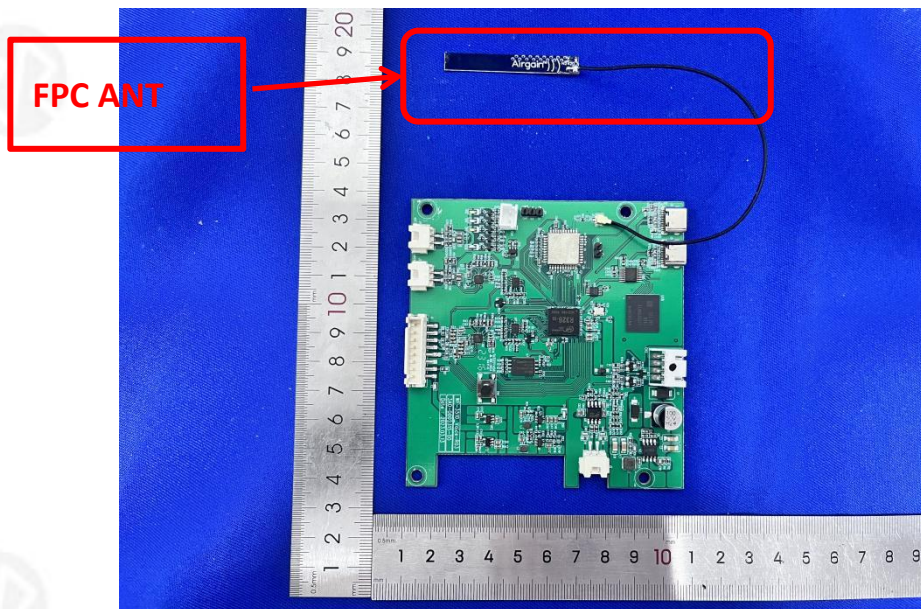

EUT Photo

Product Name:	Power Pro Control System
Model No.:	WF-3610,WF-3610-003,WF-3610-004,WF-3610-005

---END---