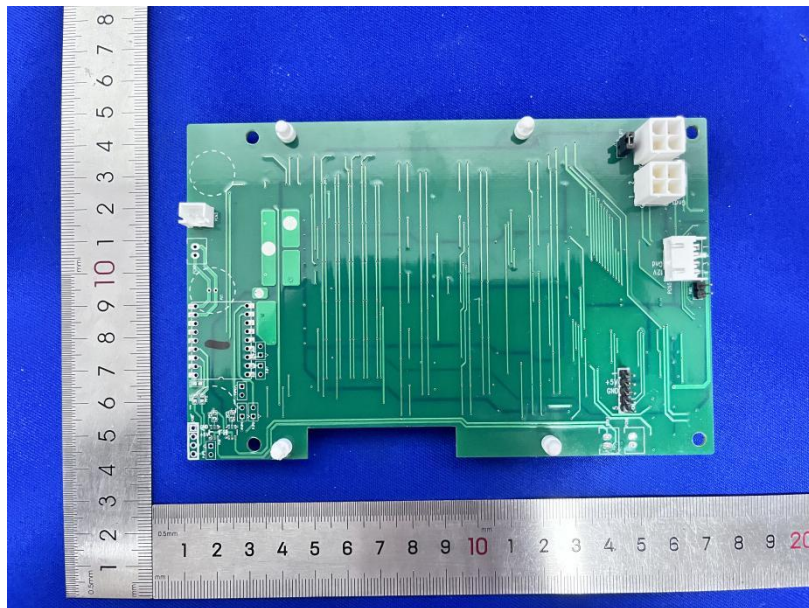

EUT Photo

Product Name:	Power Pro Control System
Model No.:	WF-3610,WF-3610-003,WF-3610-004,WF-3610-005

---END---