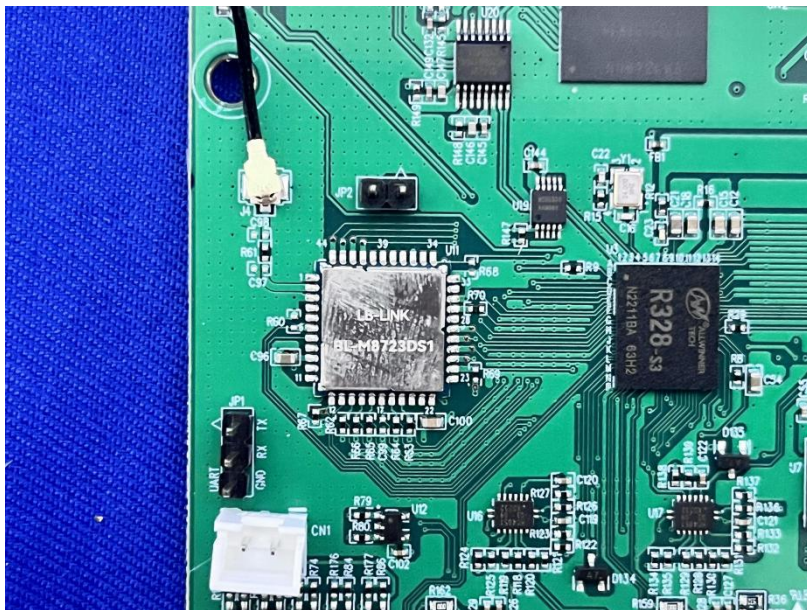

EUT Photo

Product Name:	Power Pro Control System
Model No.:	WF-3610,WF-3610-003,WF-3610-004,WF-3610-005

---END---