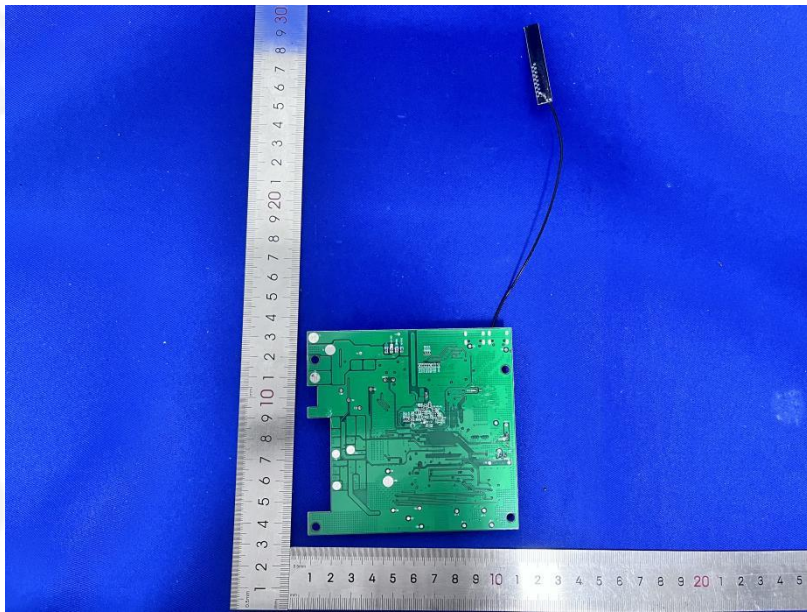

EUT Photo

Product Name:	Power Pro Control System
Model No.:	WF-3610,WF-3610-003,WF-3610-004,WF-3610-005

---END---