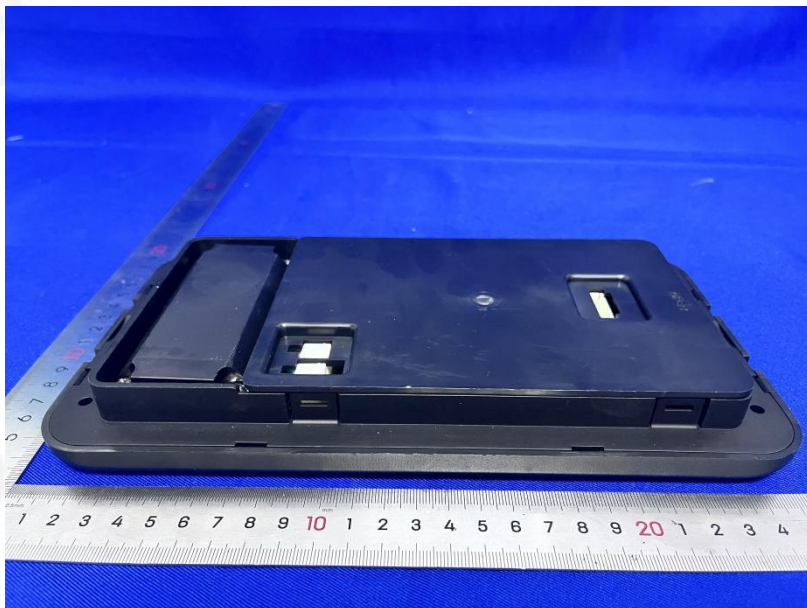

### EUT Photo

Product Name:	Power Pro Control System
Model No.:	WF-3610,WF-3610-003,WF-3610-004,WF-3610-005

FCC ID:2BDDW-WF3610

FCC ID:2BDDW-WF3610

FCC ID:2BDDW-WF3610

---END---