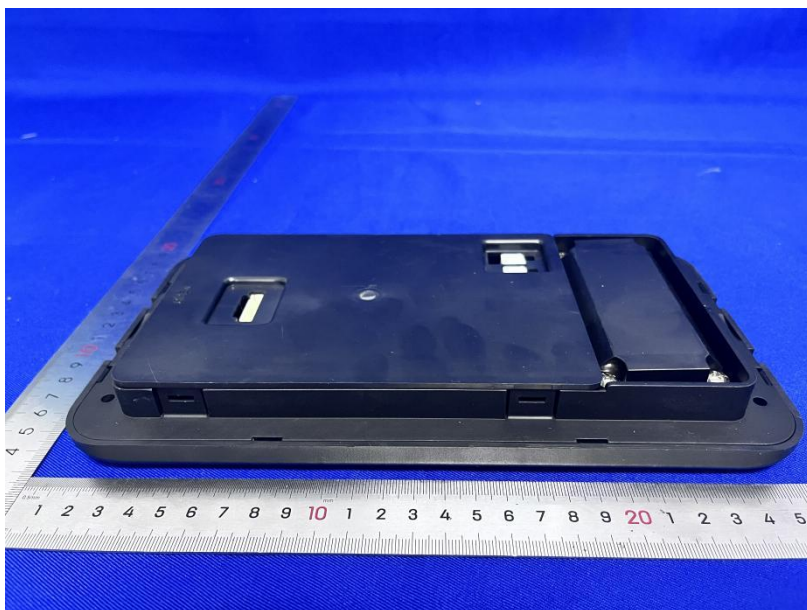

### EUT Photo

Product Name:	Power Pro Control System
Model No.:	WF-3610,WF-3610-003,WF-3610-004,WF-3610-005

FCC ID:2BDDW-WF3610

FCC ID:2BDDW-WF3610

FCC ID:2BDDW-WF3610

---END---