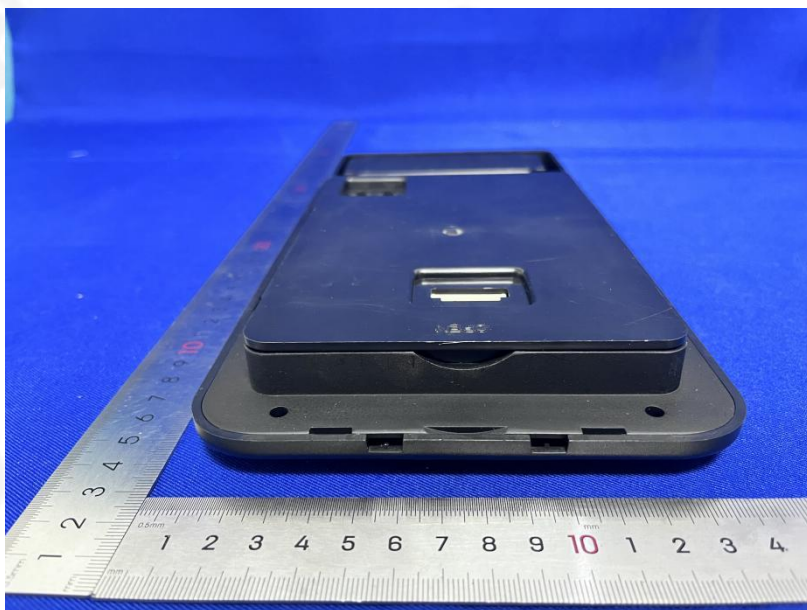

### EUT Photo

Product Name:	Power Pro Control System
Model No.:	WF-3610,WF-3610-003,WF-3610-004,WF-3610-005

FCC ID:2BDDW-WF3610

FCC ID:2BDDW-WF3610

FCC ID:2BDDW-WF3610

---END---