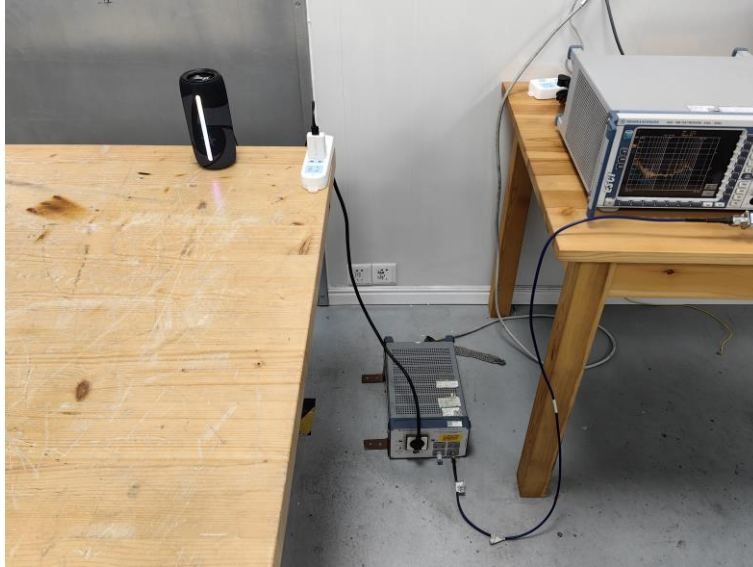

Product Name: Wireless Speaker

Model No.: ST-132

Test Setup Photo

Radiated Emission

Conducted Emission

-----End-----