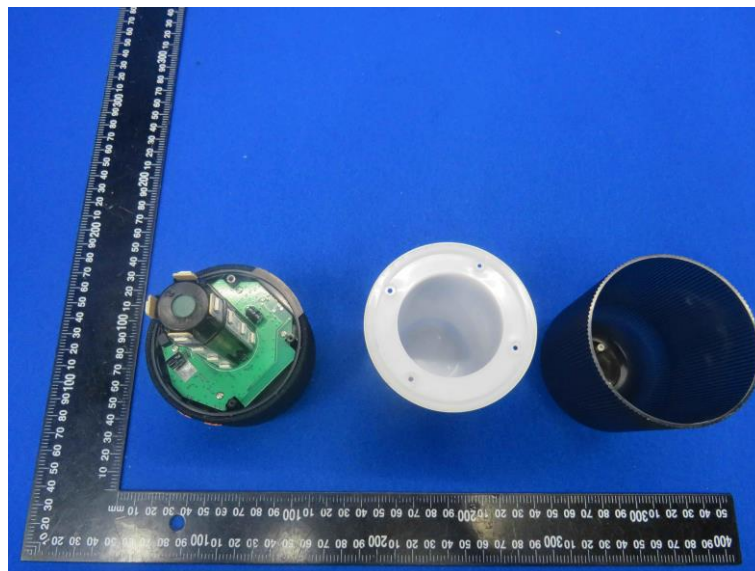

Product Name: Bluetooth speaker

Model No.: 288

EUT Constructional Details

Internal Photo

-----End-----