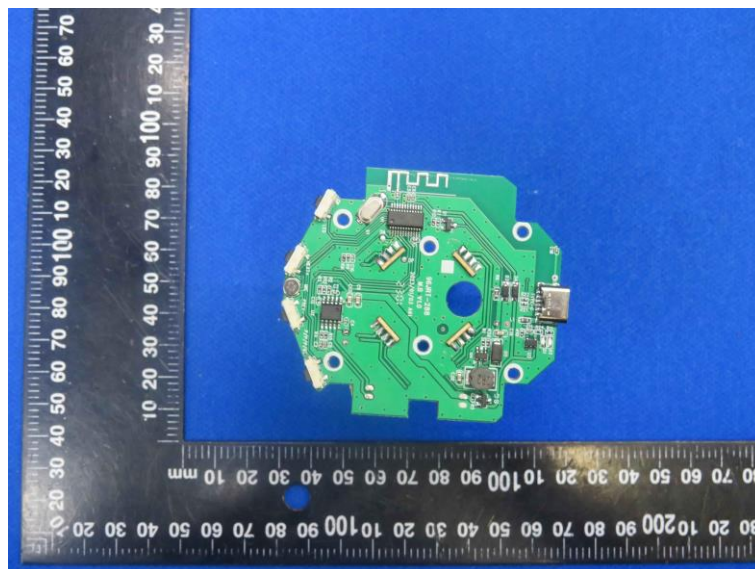

Product Name: Bluetooth speaker

Model No.: 288

EUT Constructional Details

Internal Photo

-----End-----