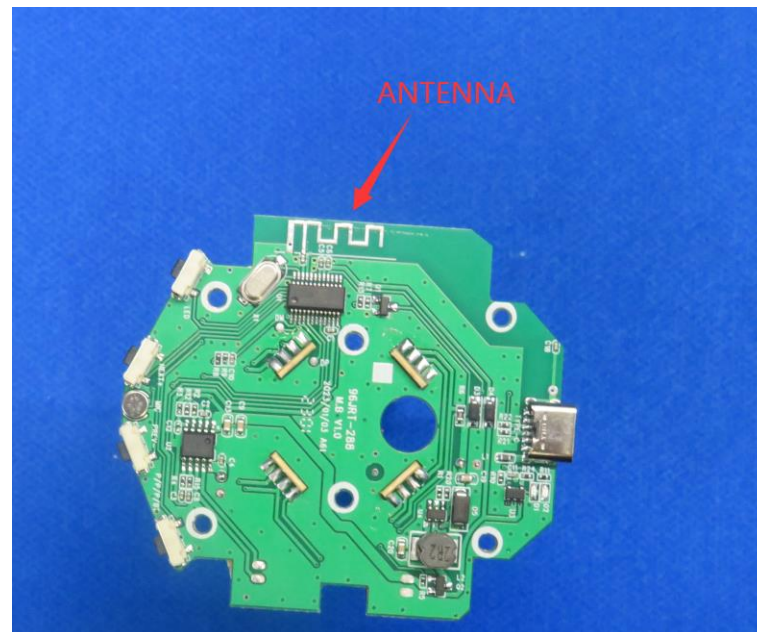

Product Name: Bluetooth speaker

Model No.: 288

EUT Constructional Details

Internal Photo

-----End-----