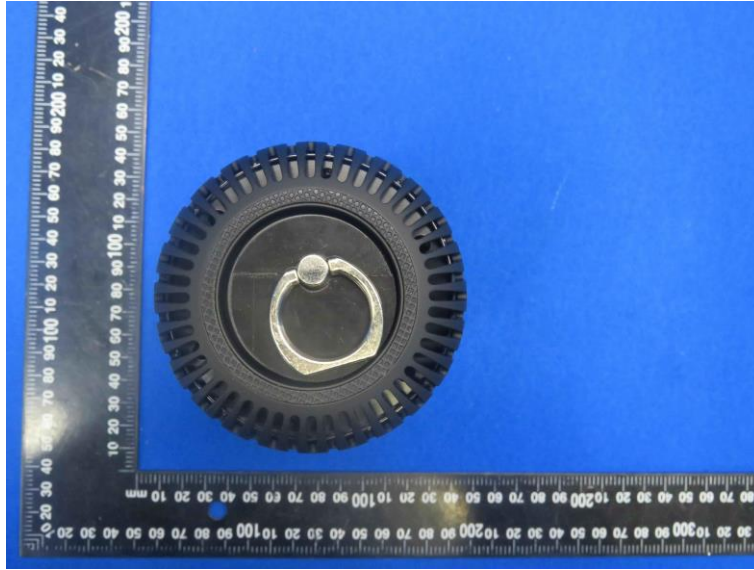

Product Name: Bluetooth speaker

Model No.: 288

EUT Constructional Details

External Photo

-----End-----