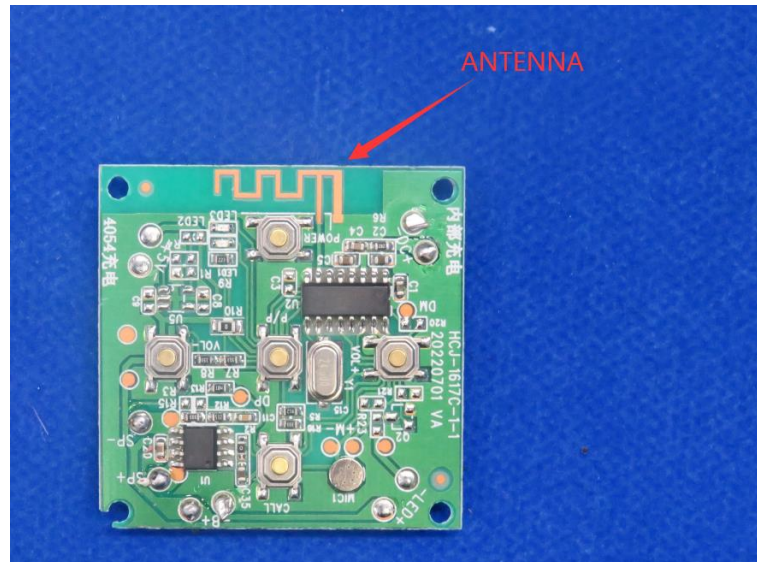

Product Name: Bluetooth speaker

Model No.: 201

EUT Constructional Details

Internal Photo

-----End-----