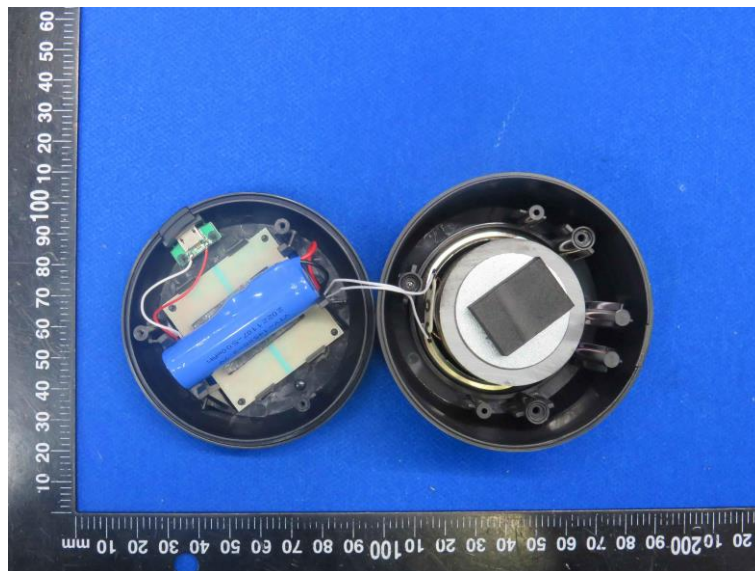

Product Name: Bluetooth speaker

Model No.: 201

EUT Constructional Details

Internal Photo

-----End-----