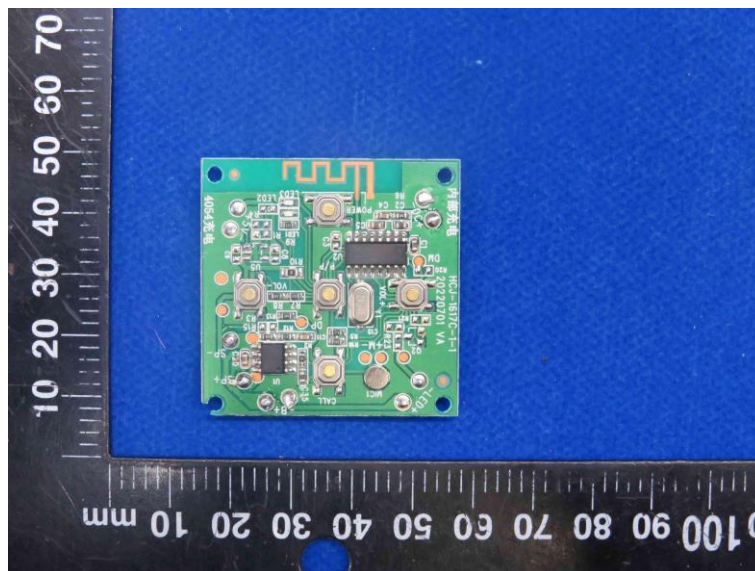

Product Name: Bluetooth speaker

Model No.: 201

EUT Constructional Details

Internal Photo

-----End-----