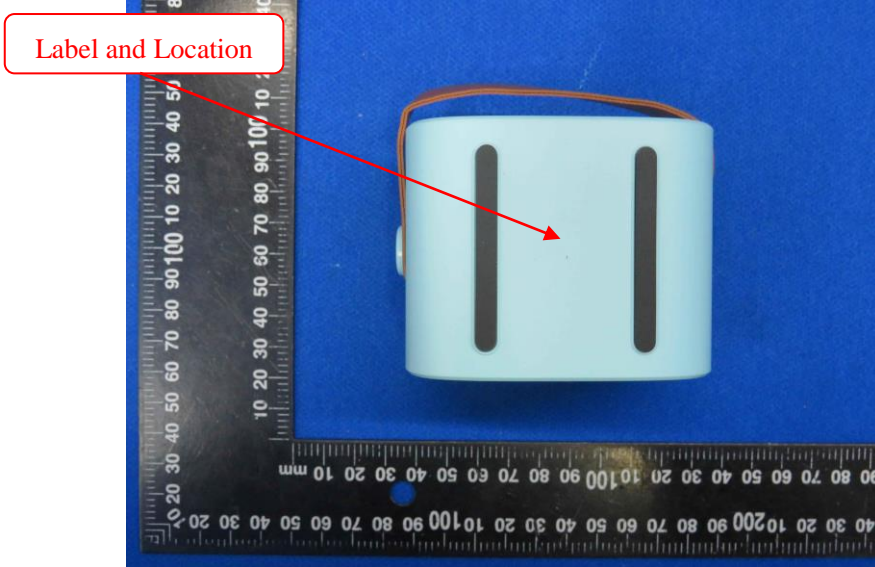

## Label and Location

FCC ID : 2BDCS-138

Size: L: 1.5cm\*W: 0.5cm

Label and Location