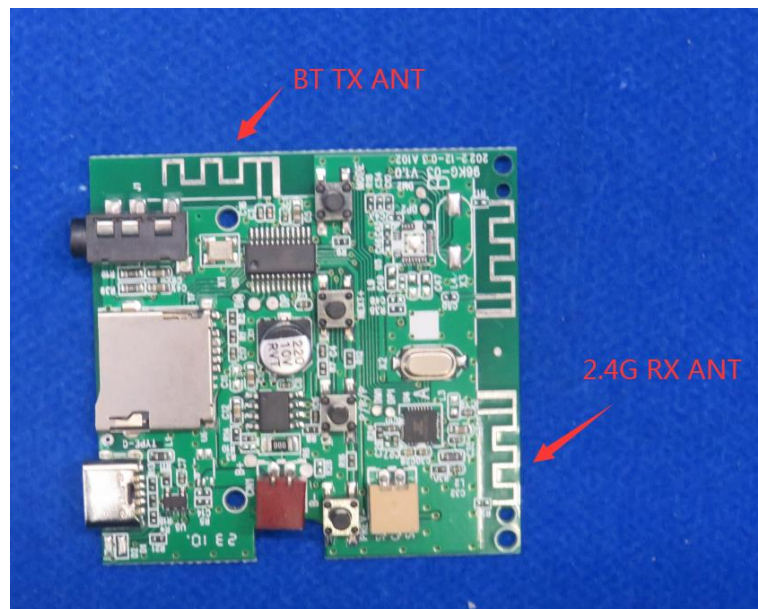

Product Name: Bluetooth speaker

Model No.: 138

EUT Constructional Details

Internal Photo

-----End-----