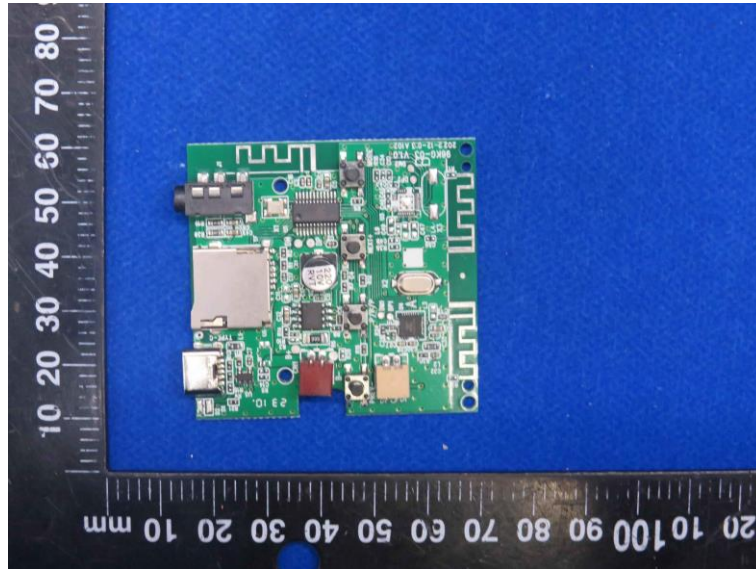

Product Name: Bluetooth speaker

Model No.: 138

EUT Constructional Details

Internal Photo

-----End-----