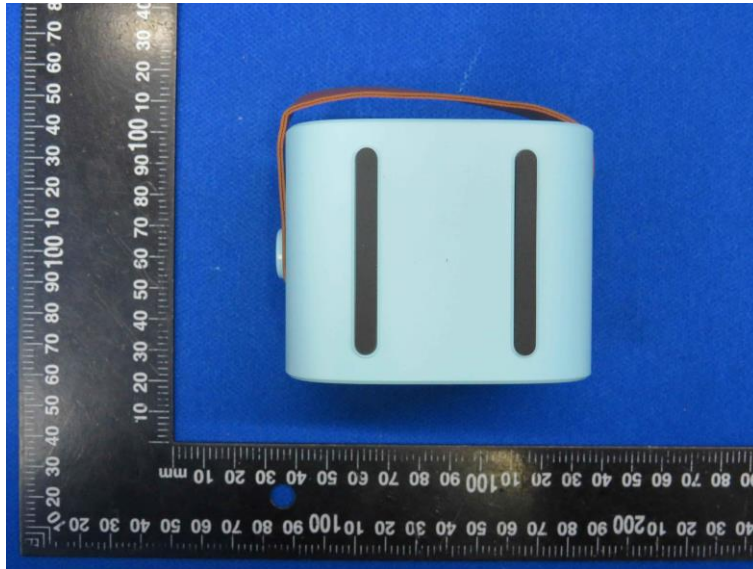

Product Name: Bluetooth speaker

Model No.: 138

### External Photo

-----End-----