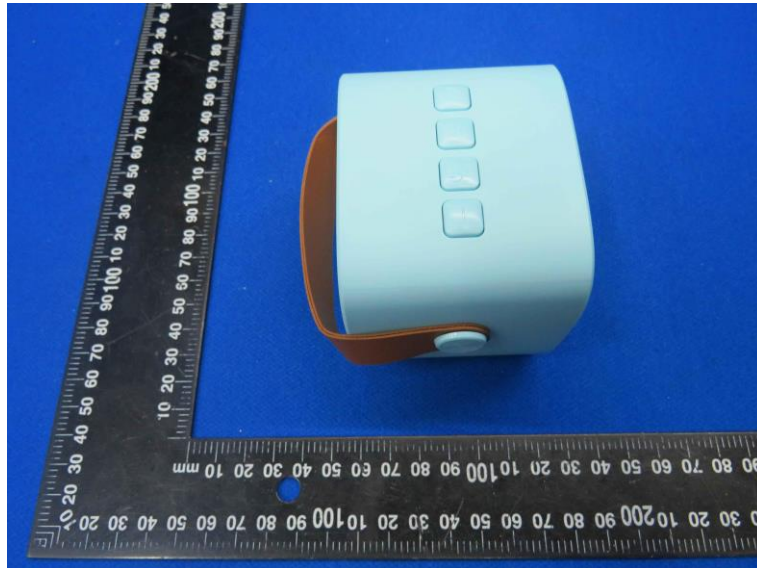

Product Name: Bluetooth speaker

Model No.: 138

### External Photo

-----End-----