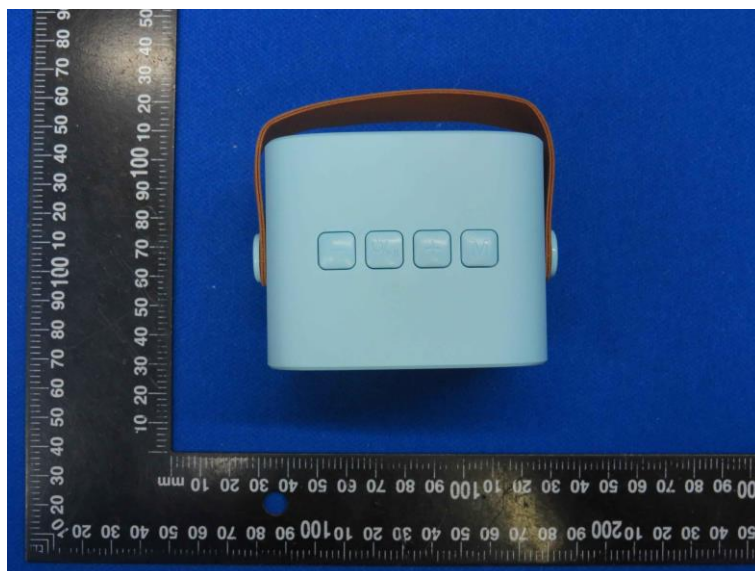

Product Name: Bluetooth speaker

Model No.: 138

### External Photo

-----End-----